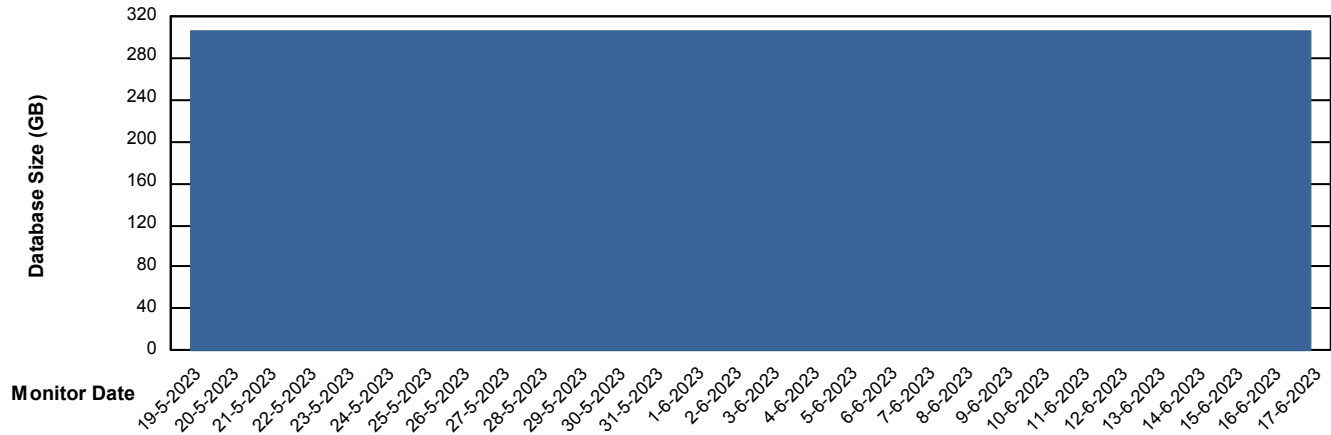

DATABASE SIZE PHSDB_Test

Database growth over last month