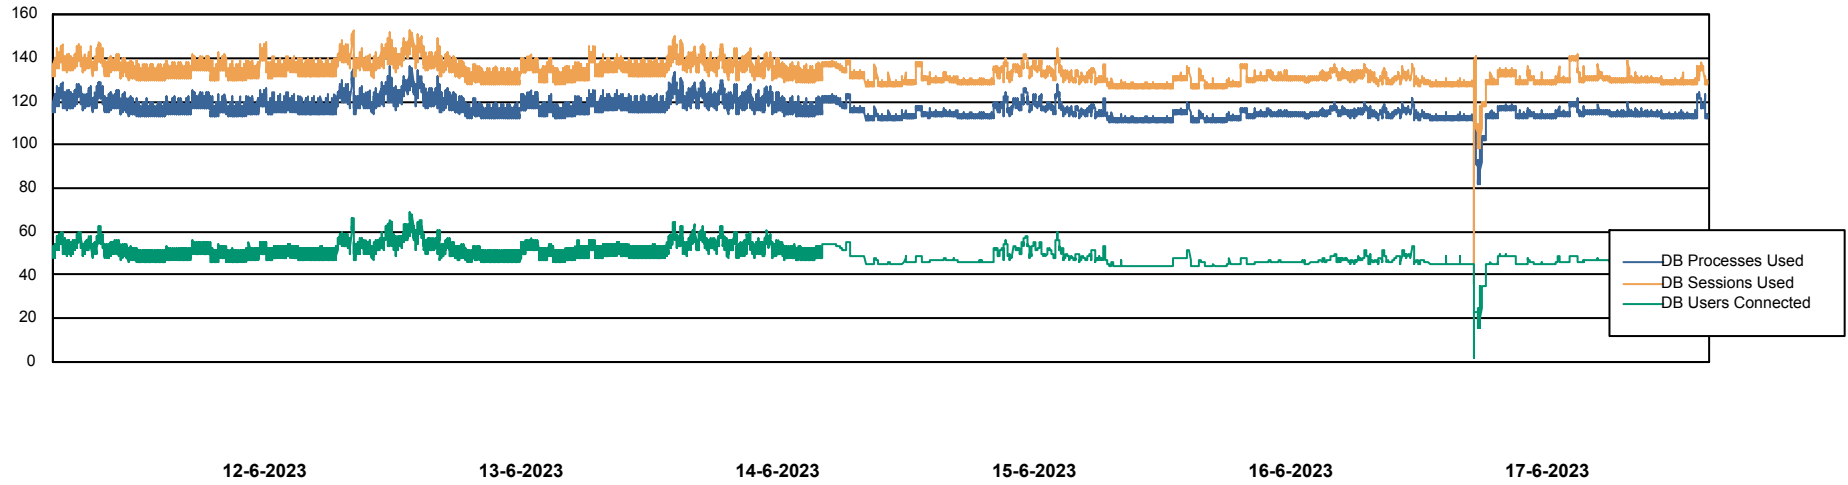

Weekly SLA Customer Report

Customer PHS_Production
Database ID 47

Database Performance PHSDB_Production

Weekly SLA Customer Report

Customer PHS_Production
Database ID 47

Database Performance PHSDB_Standby

DB Processes Max 1,000