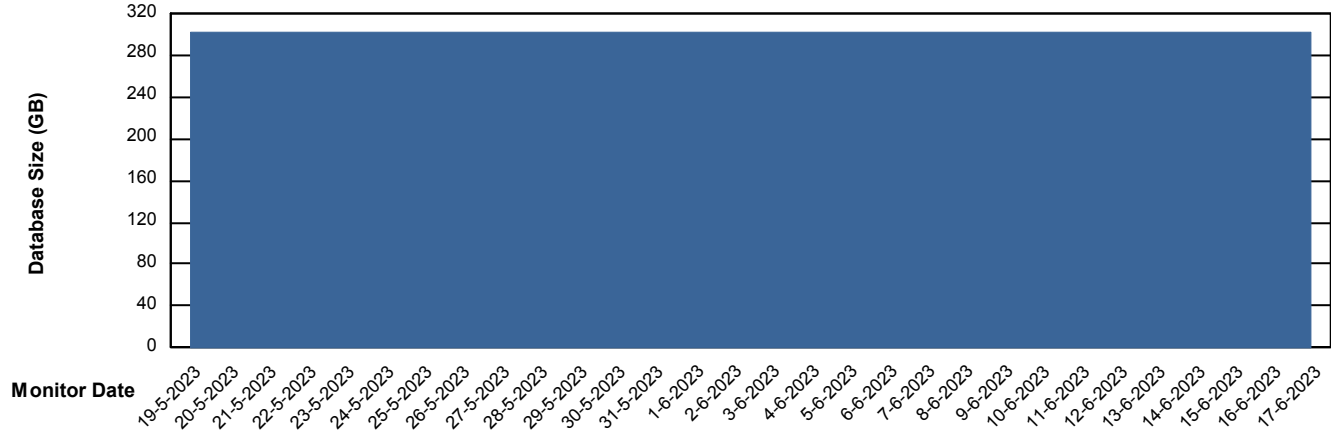

Weekly SLA Customer Report

Customer PHS_Production
Database ID 47

Database Performance PHSDB_Test

Weekly SLA Customer Report

Customer PHS_Production
Database ID 47

DATABASE SIZE PHSDB_Production

Database growth over last month