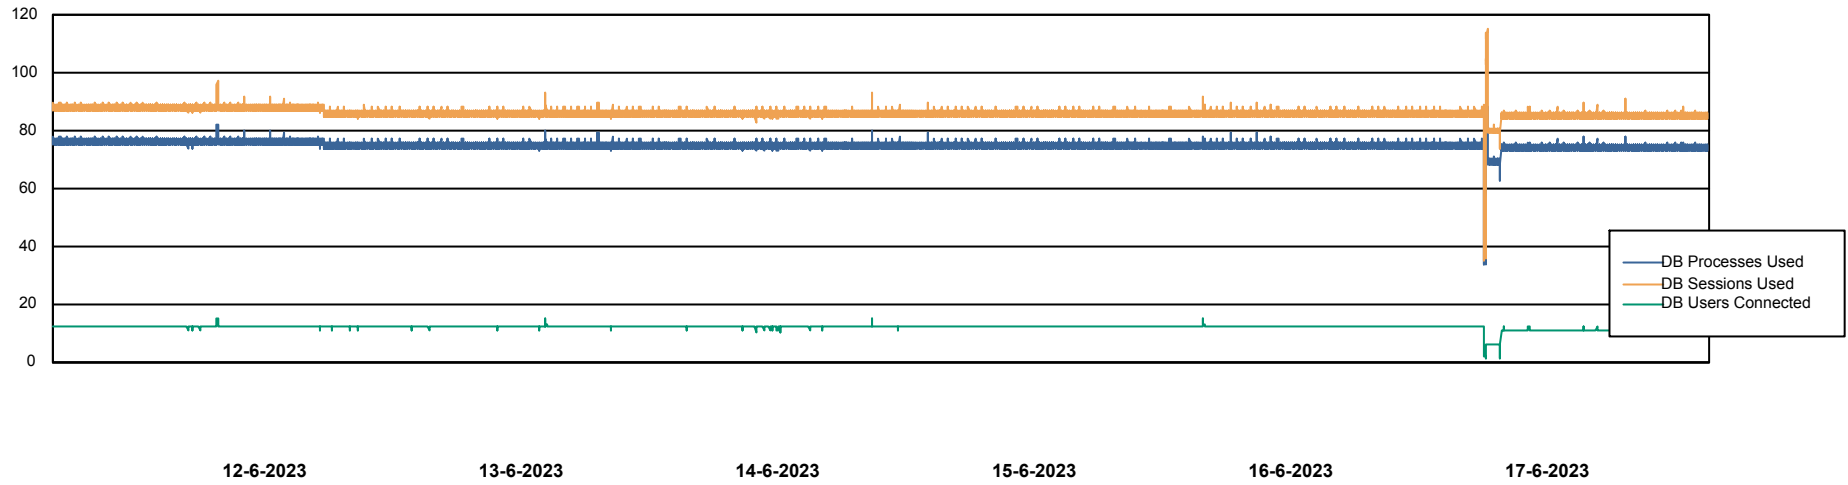

Database Performance PHSDB_Test