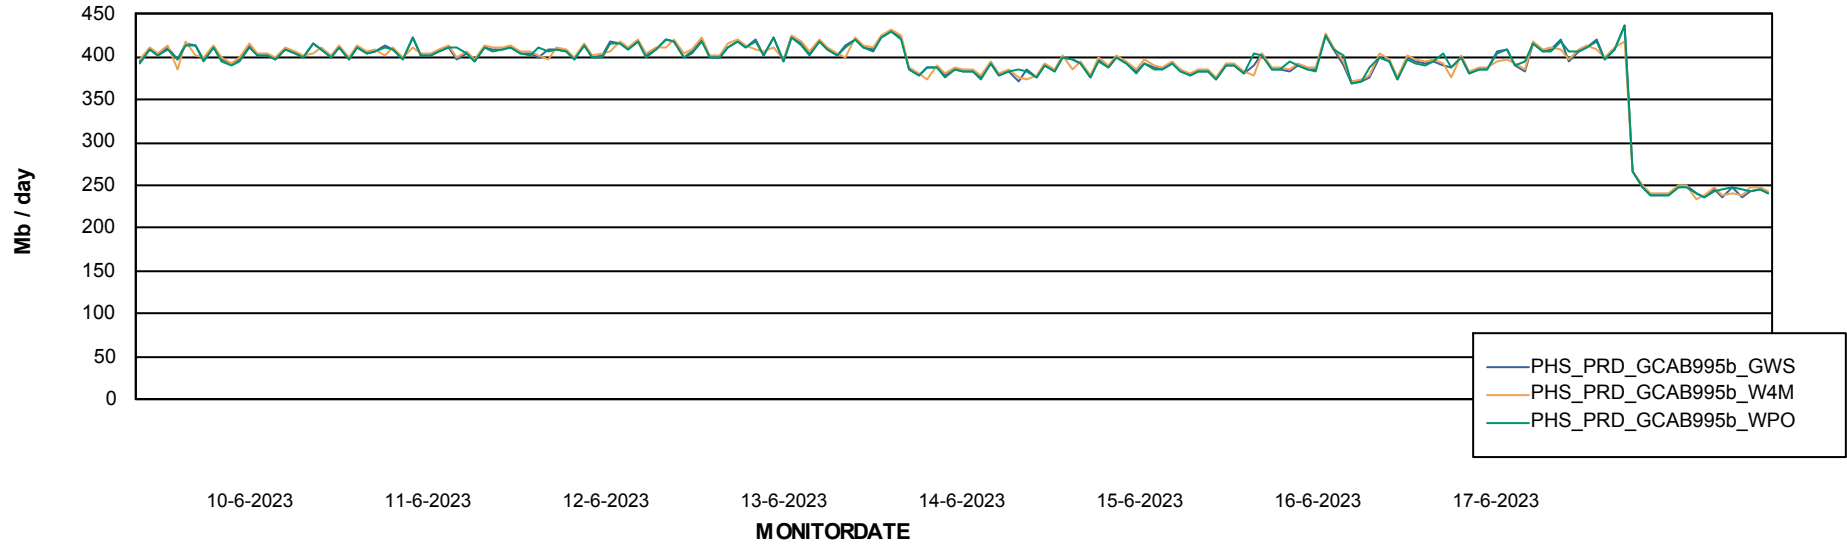

ABSSolute Web Component Services

Avg memory used per ABS Web component