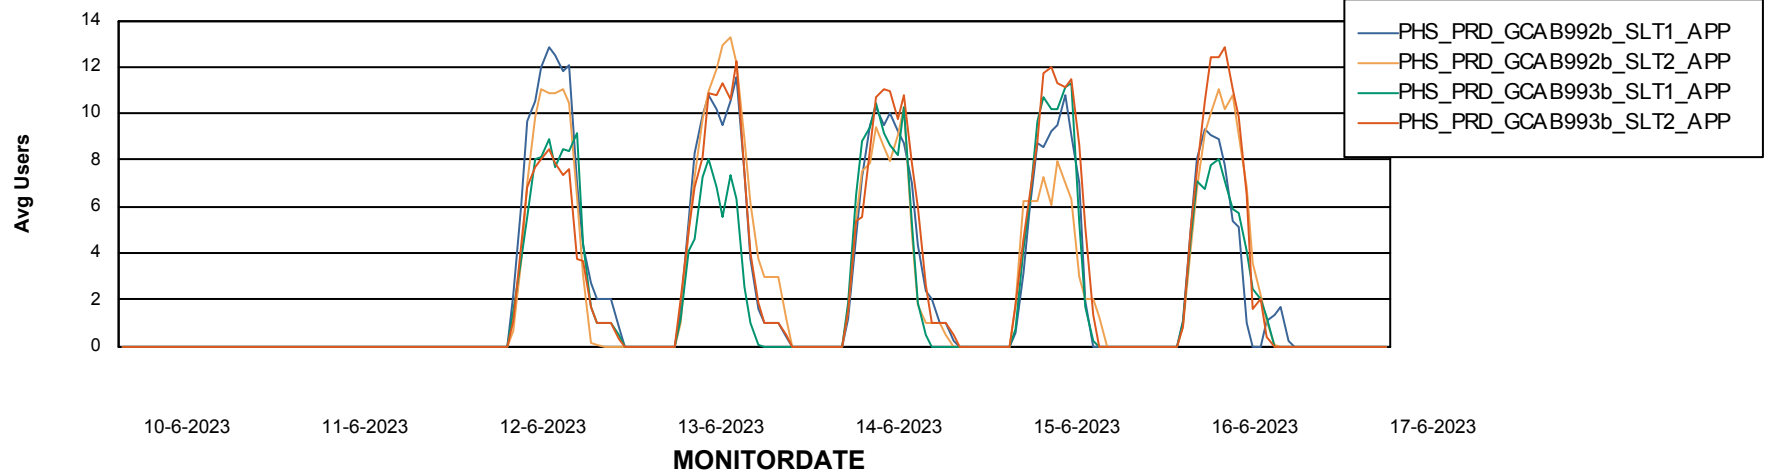

Avg users per day per ABS server