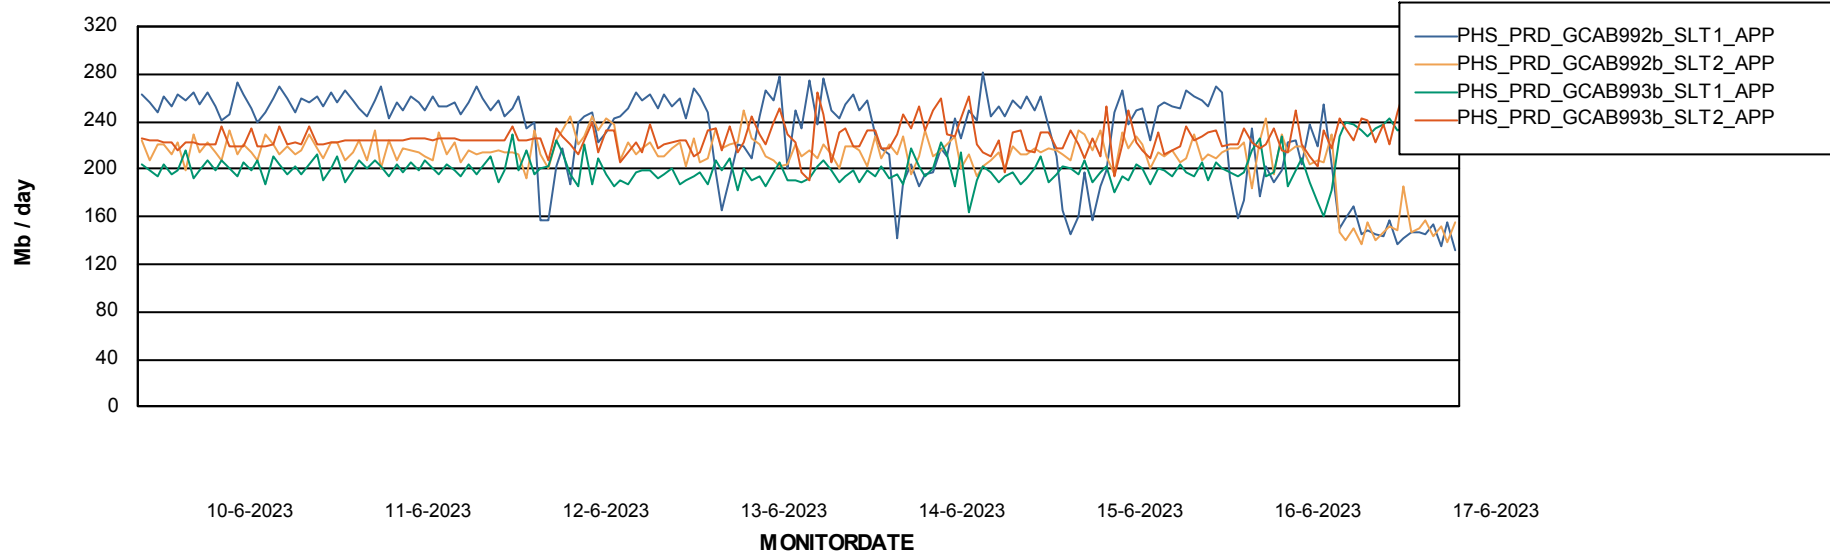

Standby Database Health PHS_Production

Recovery lag for last 7 days

Weekly SLA Customer Report

Customer PHS_Production
Database ID 47

ABSSolute Application Server Services

Avg memory used per ABS Server Service