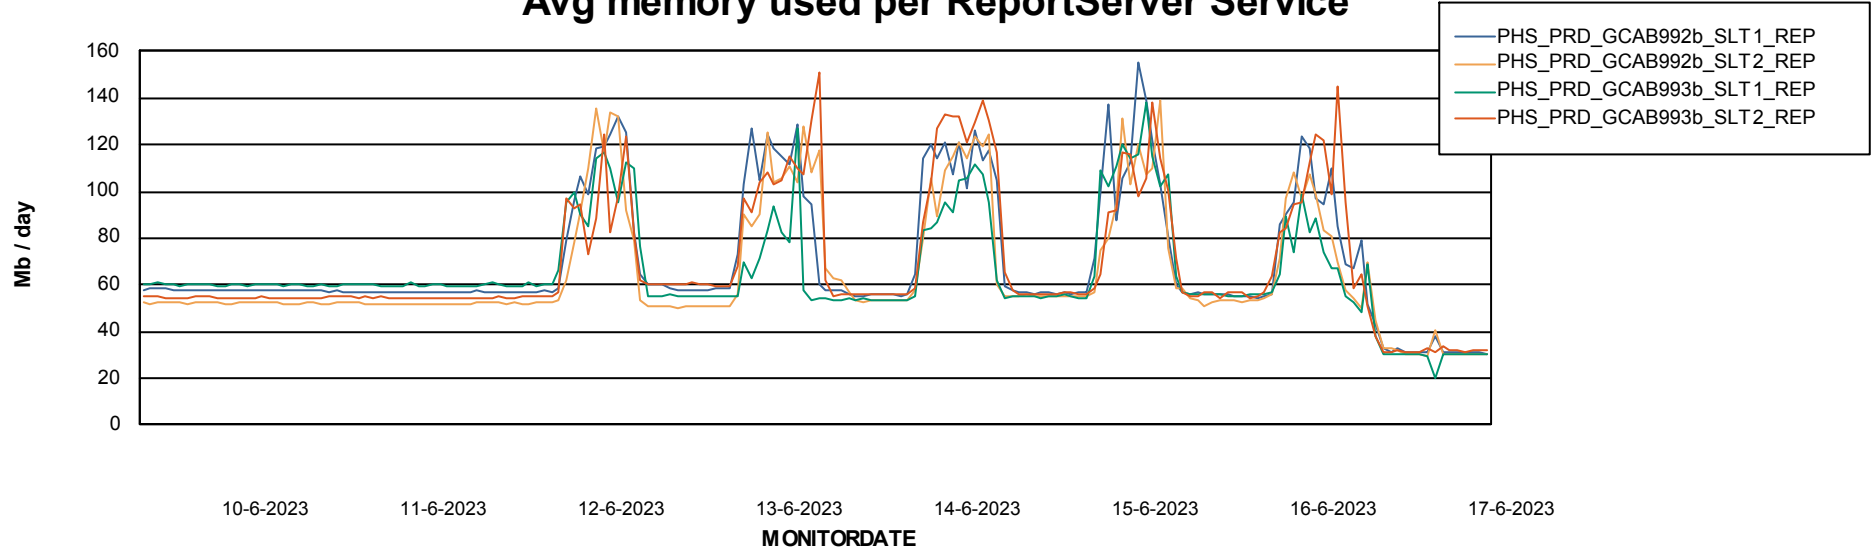

Avg users per day per ABS server

Weekly SLA Customer Report

Customer PHS_Production
Database ID 47

ABSSolute Application ReportServer Services

Avg memory used per ReportServer Service

Weekly SLA Customer Report