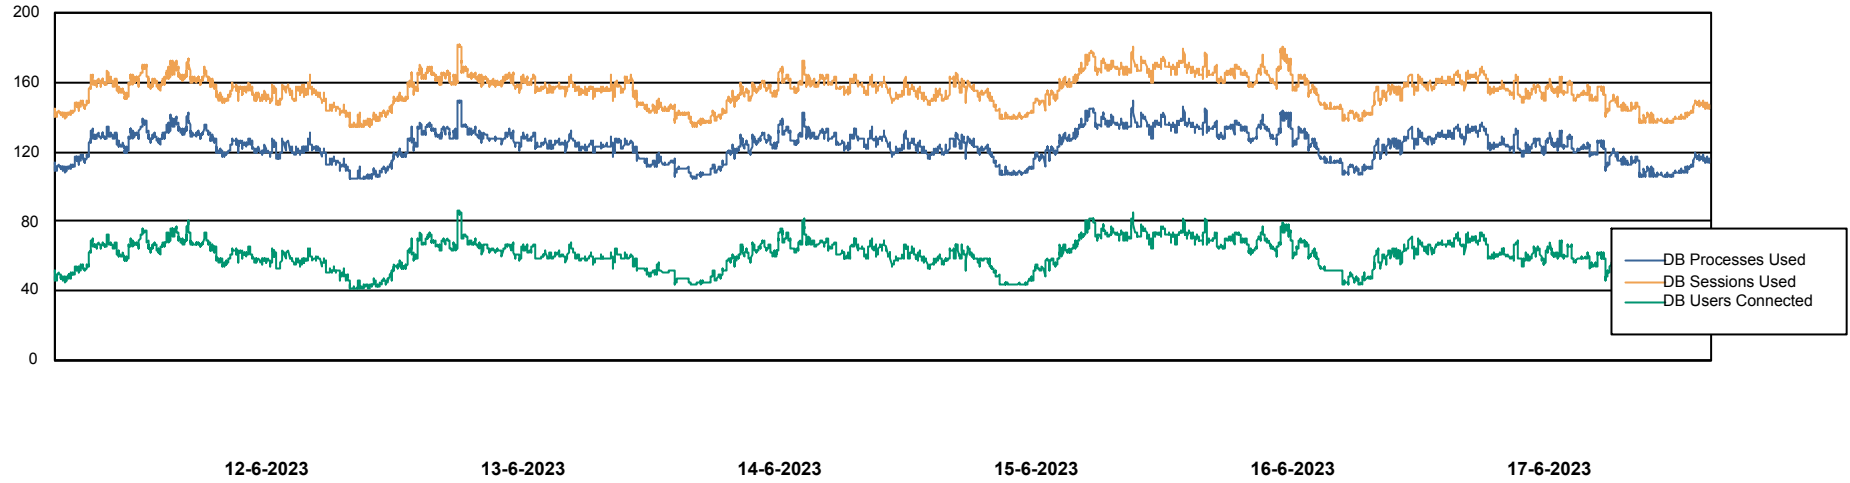

Weekly SLA Customer Report

Customer NOA_Production (24/7)
Database ID 116

Database Performance NOA_BI_NOVOBI_Production

Weekly SLA Customer Report

Customer NOA_Production (24/7)
Database ID 116

Database Performance NOA_PRD_NovoABS01_DB