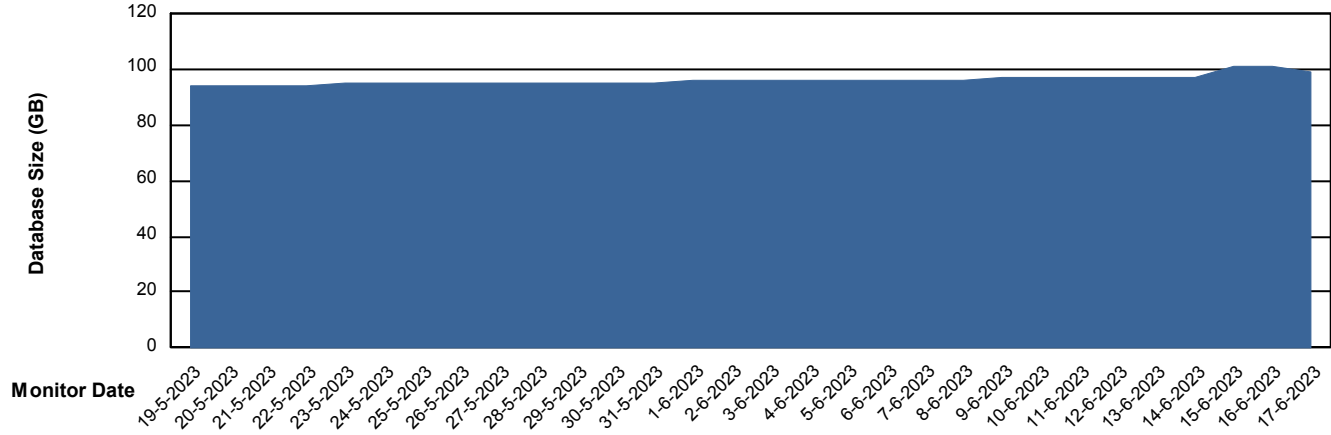

DATABASE SIZE NOA_BI_NOVOBI_Production

Database growth over last month