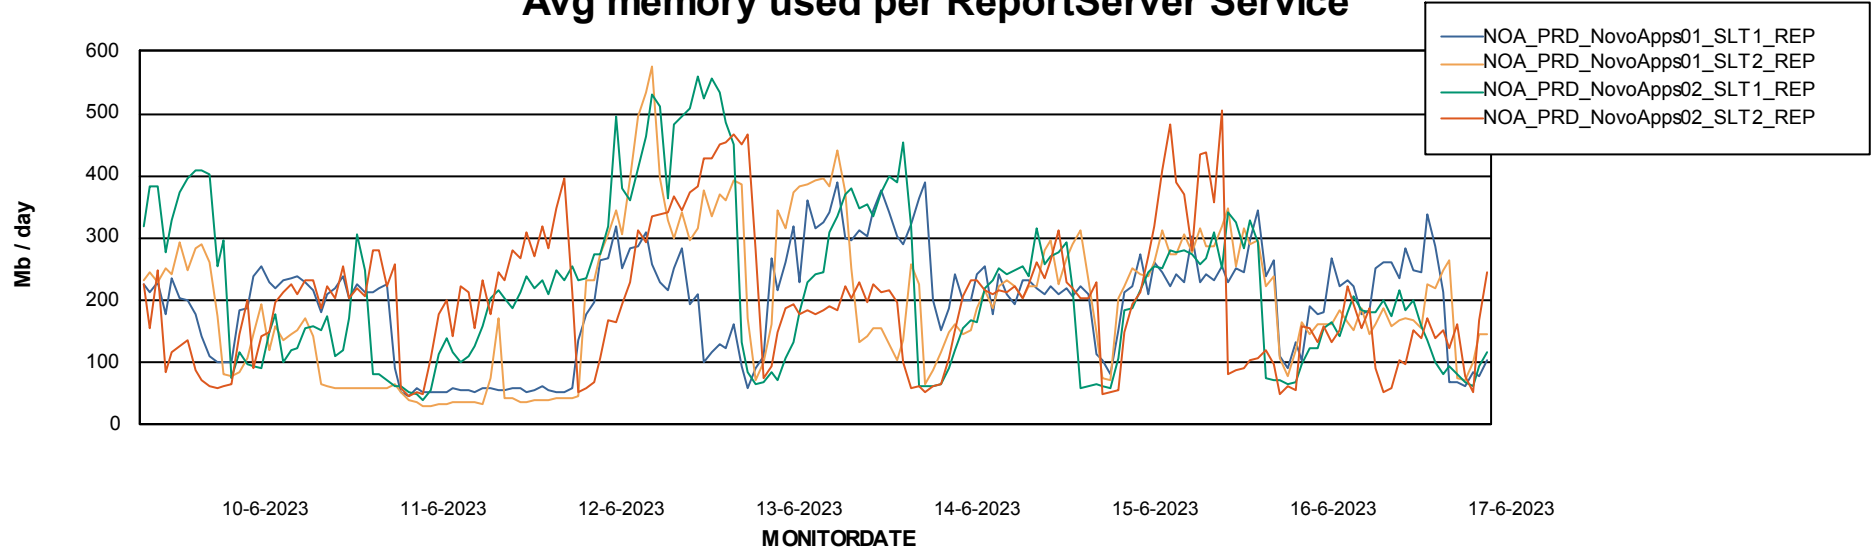

ABSSolute Application ReportServer Services

Avg memory used per ReportServer Service