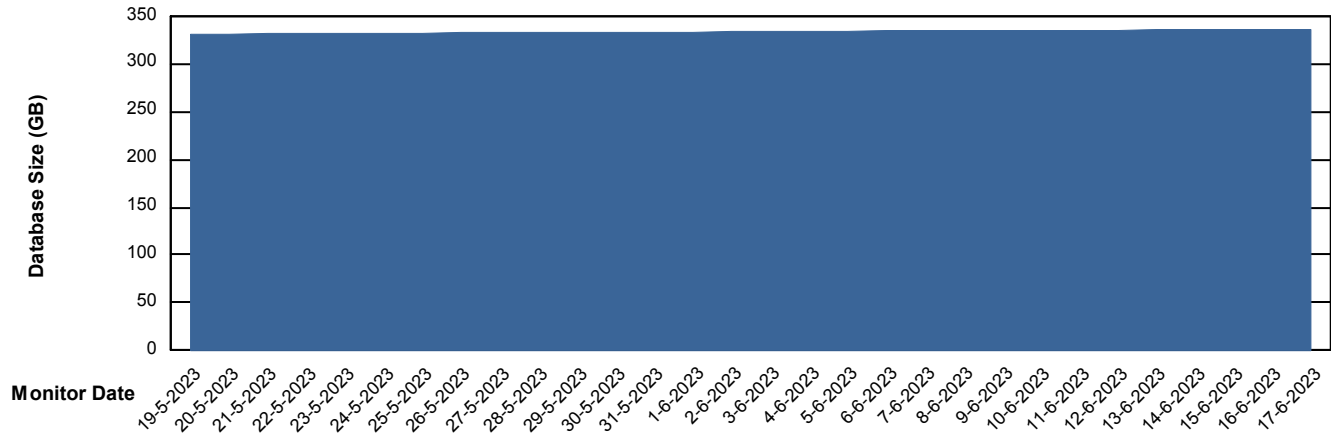

DATABASE SIZE NOA_PRD_NovoABS01_DB

Database growth over last month