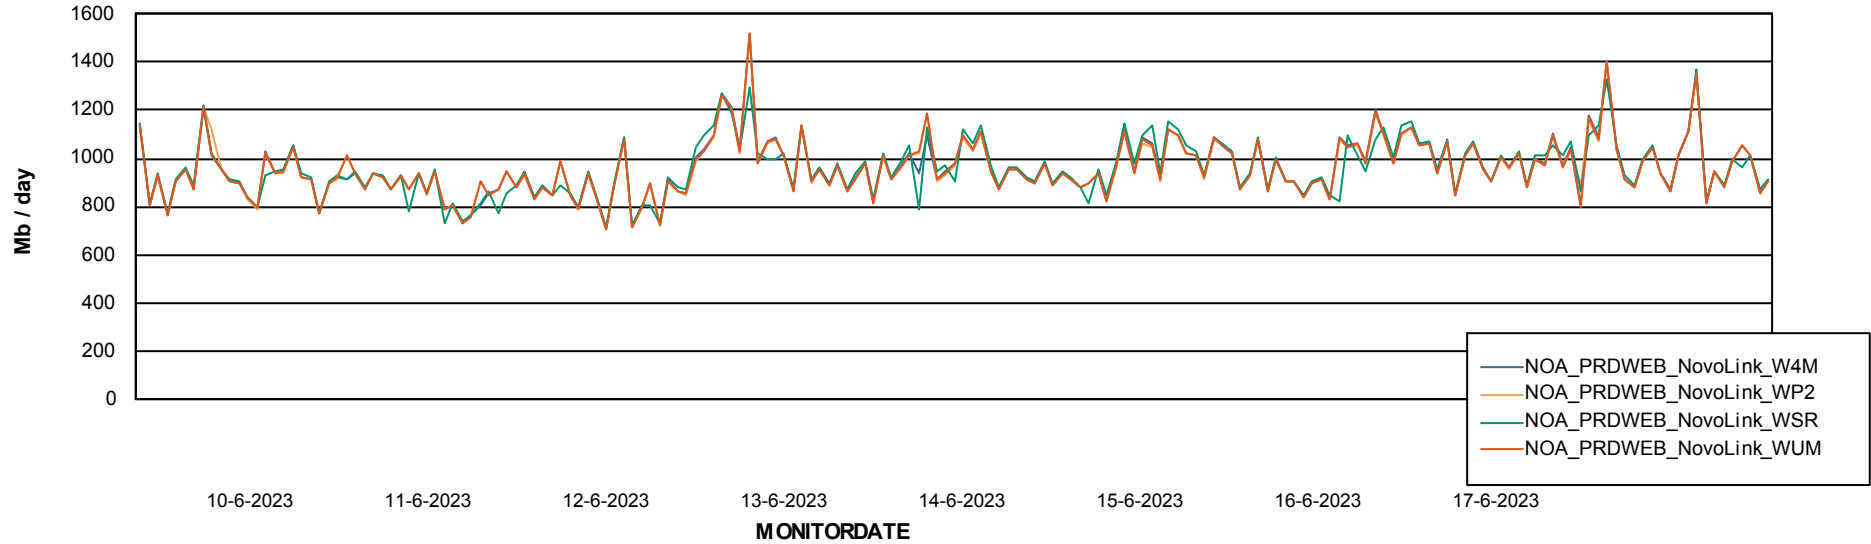

Avg memory used per ReportServer Service

Weekly SLA Customer Report

Customer NOA_Production (24/7)
Database ID 116

ABSSolute Web Component Services

Avg memory used per ABS Web component

Weekly SLA Customer Report