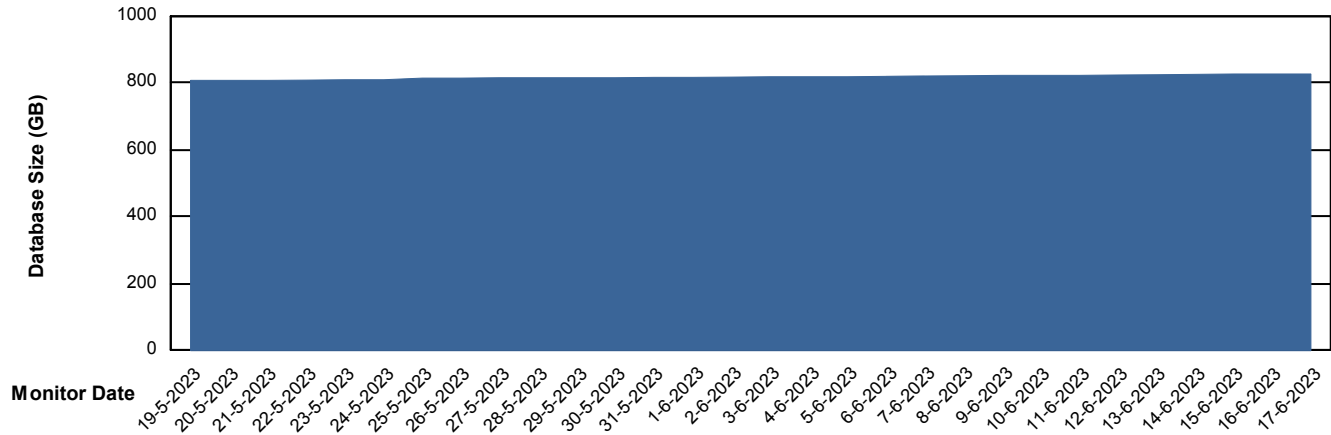

Customer LTS(CleanLease)_Production
Database ID 126

DATABASE SIZE LTS_PROD_CLSABSBI01_BI

Database growth over last month

DATABASE SIZE LTS_PROD_CLSABSDB01_PRDB

Database growth over last month

Weekly SLA Customer Report