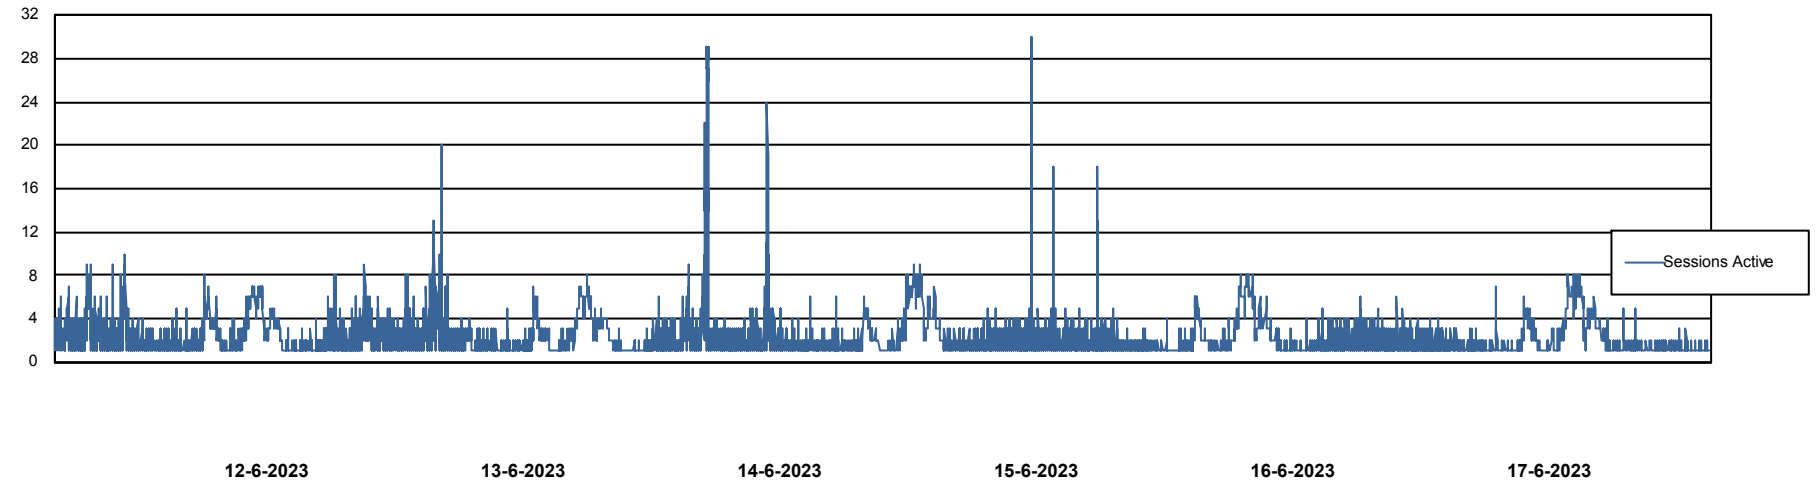

Weekly SLA Customer Report

Customer LTS(CleanLease)_Production
Database ID 126

Database Performance LTS_PROD_CLSABSBI01_BI

Weekly SLA Customer Report

Customer LTS(CleanLease)_Production
Database ID 126

Database Performance LTS_PROD_CLSABSD01_PRDB