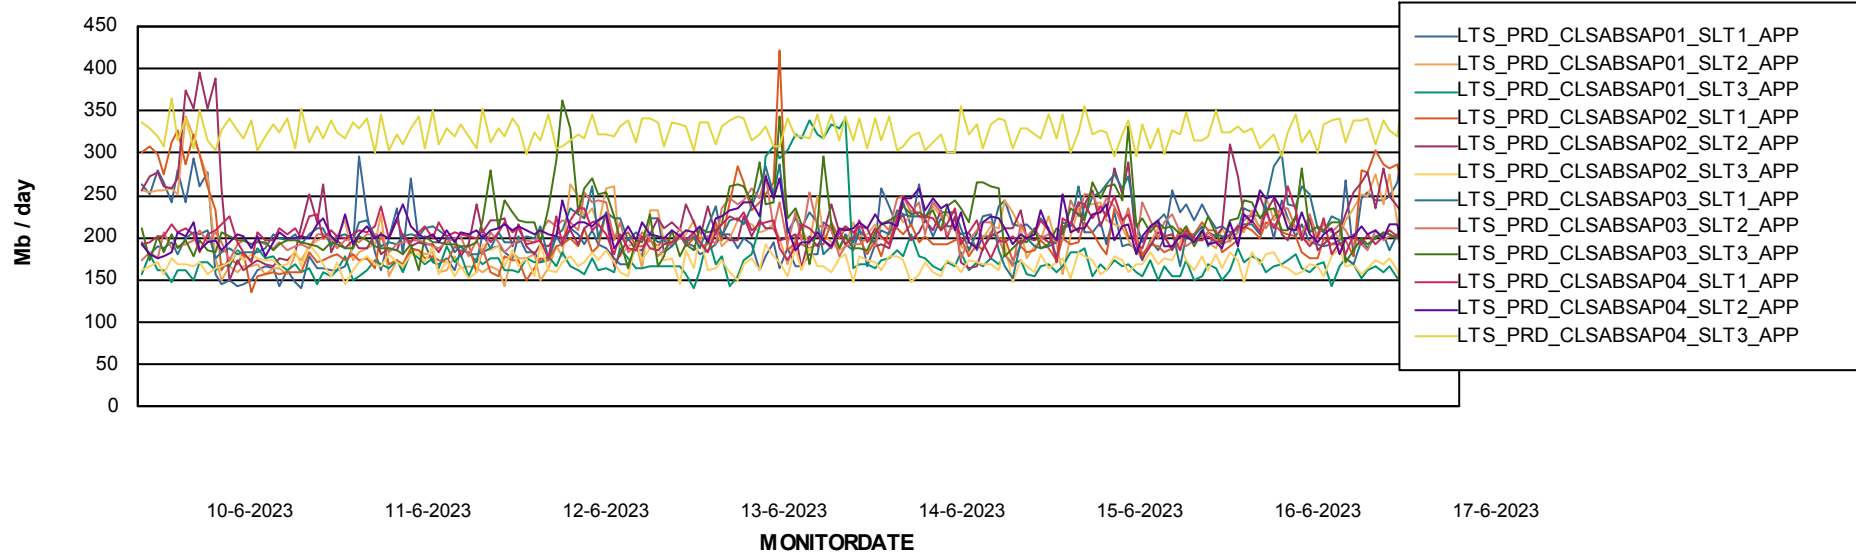

ABSSolute Application Server Services

Avg memory used per ABS Server Service