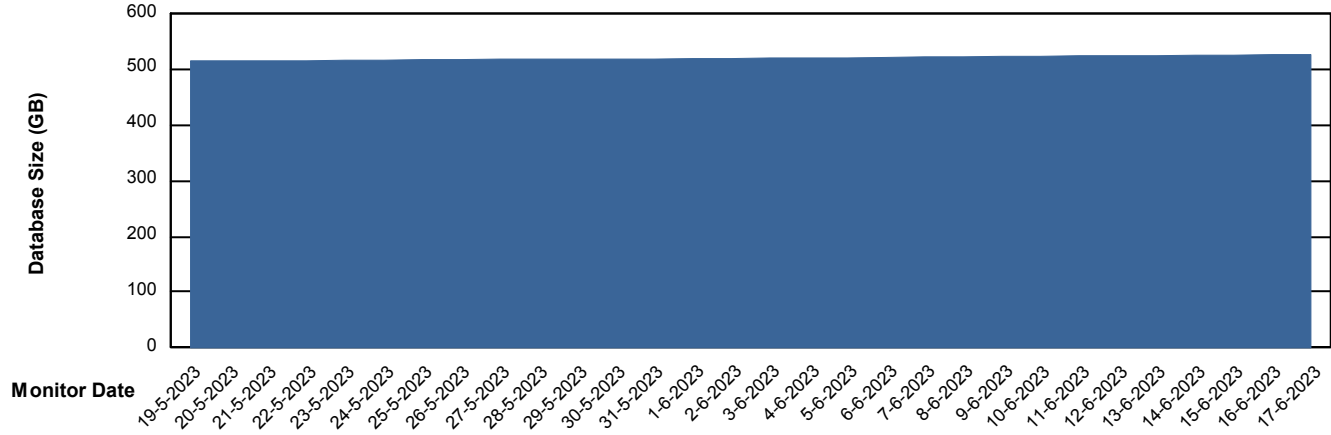

DATABASE SIZE LTS_PROD_CLSABSBI01_BI

Database growth over last month