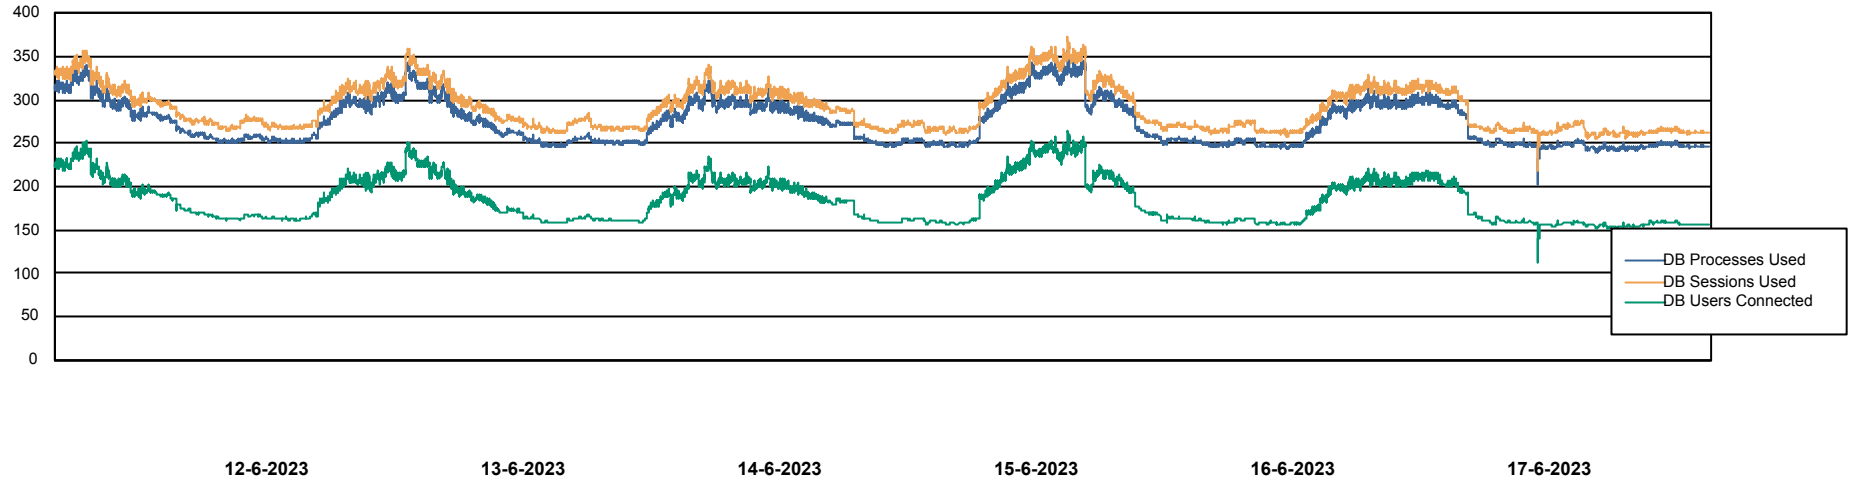

Weekly SLA Customer Report

Customer LTS(CleanLease)_Production
Database ID 126

Database Performance LTS_PROD_CLSABSBI01_BI

Weekly SLA Customer Report

Customer LTS(CleanLease)_Production
Database ID 126

Database Performance LTS_PROD_CLSABSD01_PRDB