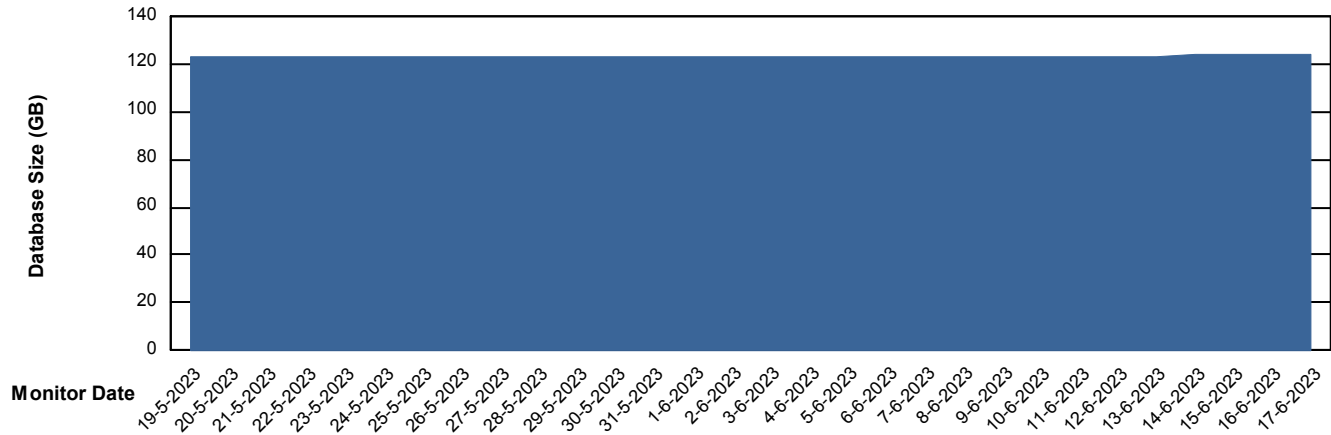

Weekly SLA Customer Report

Customer LLG_Production
Database ID 53

DATABASE SIZE LLGDB_Production

Database growth over last month

DATABASE SIZE LLGDBBI_Production

Database growth over last month

Weekly SLA Customer Report