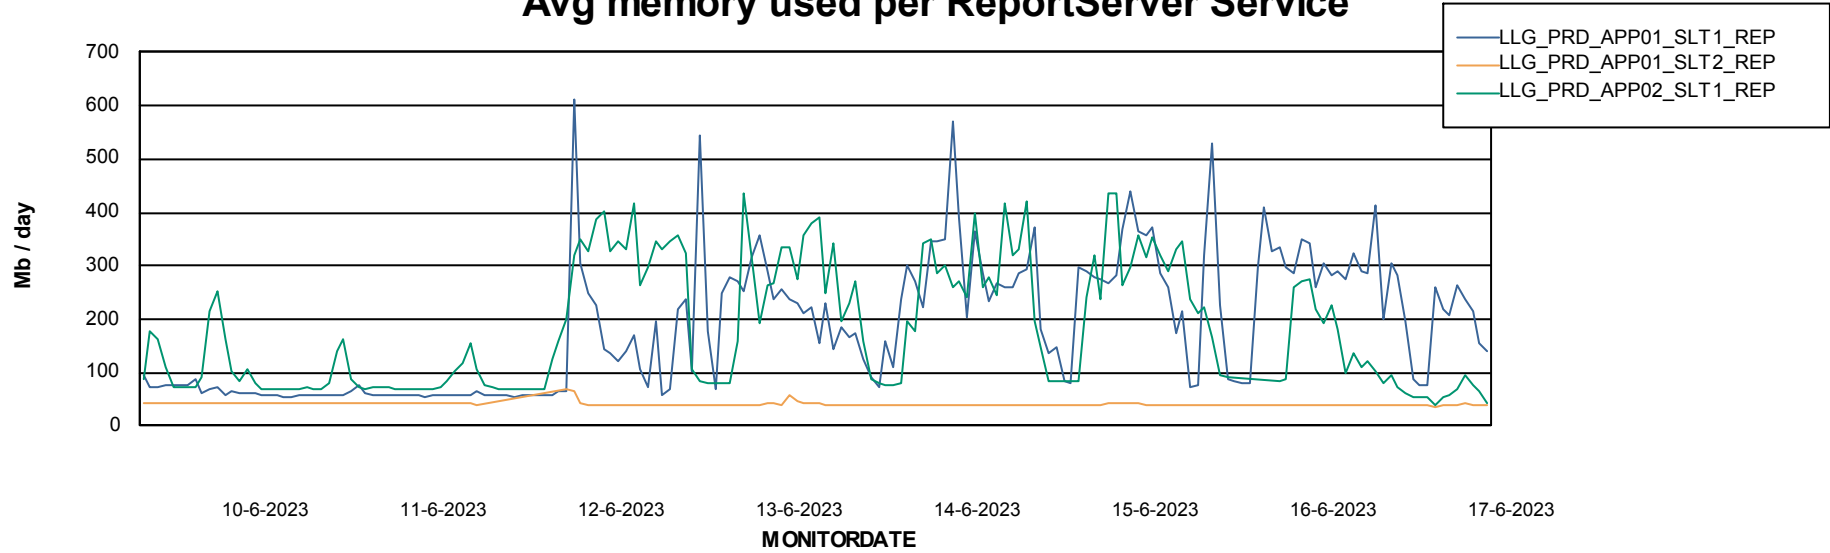

ABSSolute Application Server Services

Avg memory used per ReportServer Service