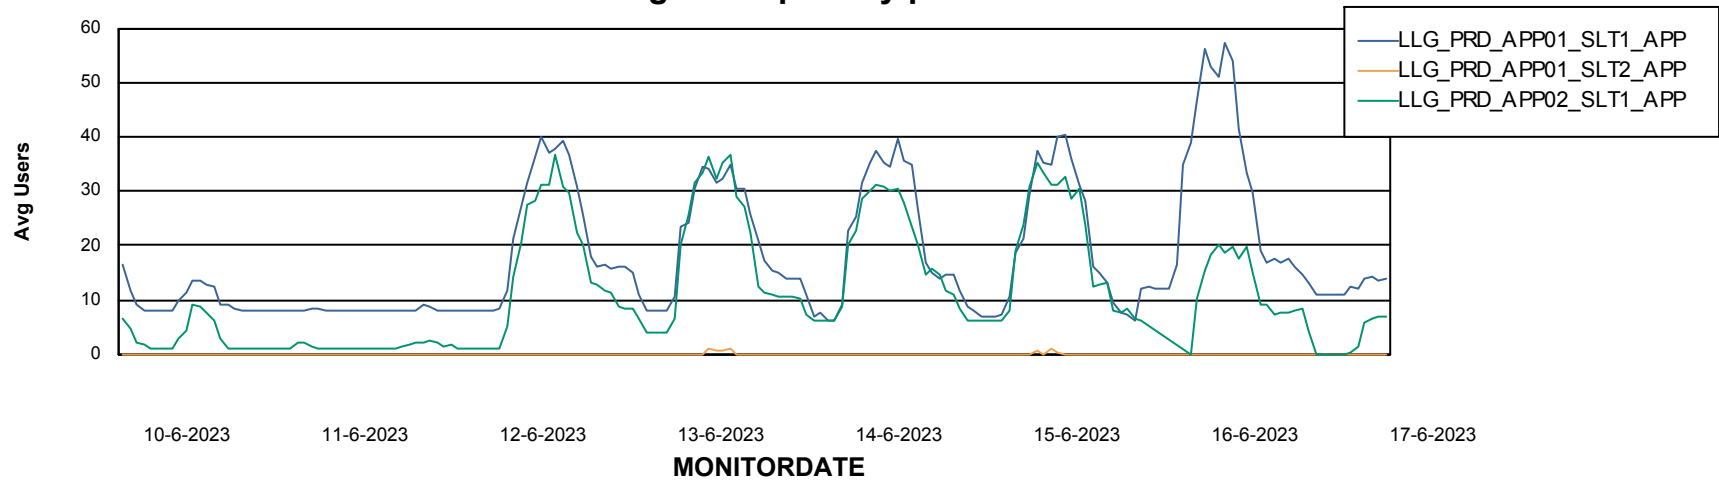

Avg users per day per ABS server