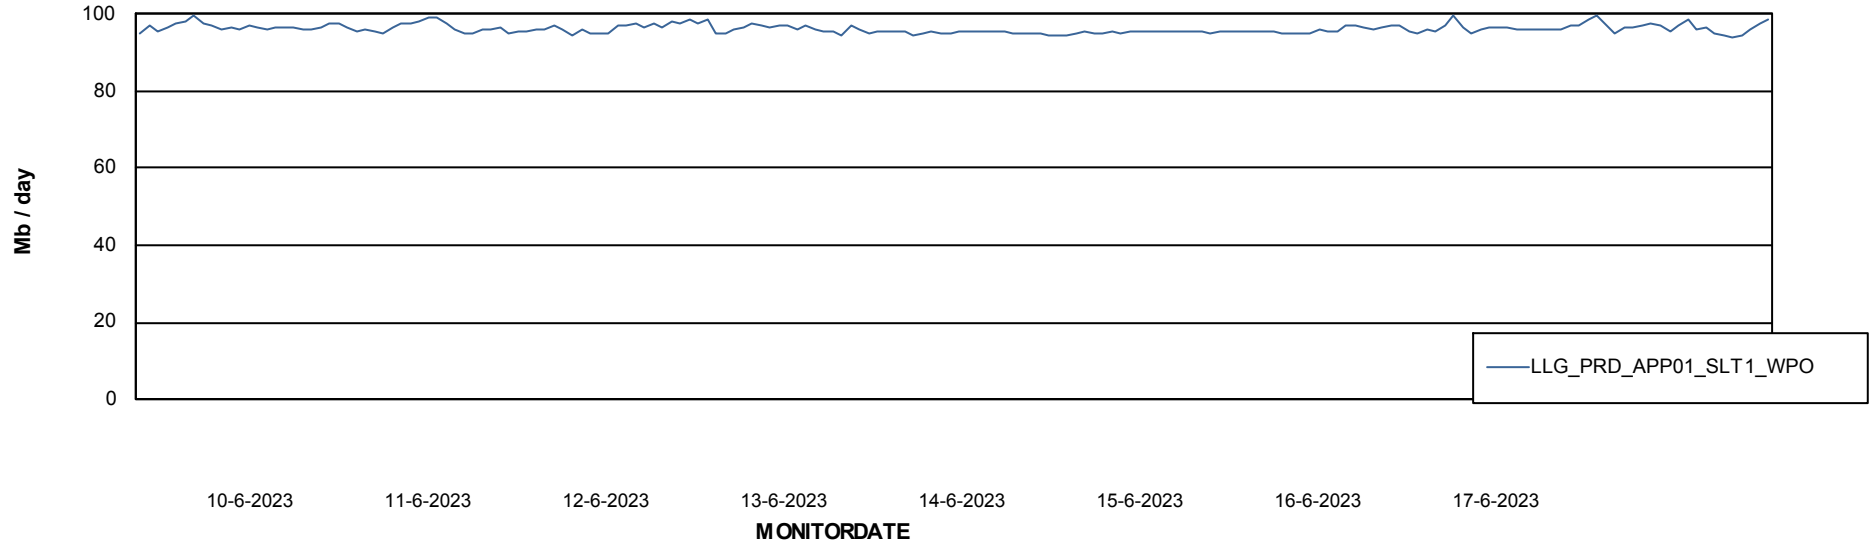

ABSSolute Application Server Services

Avg memory used per ABS Web component