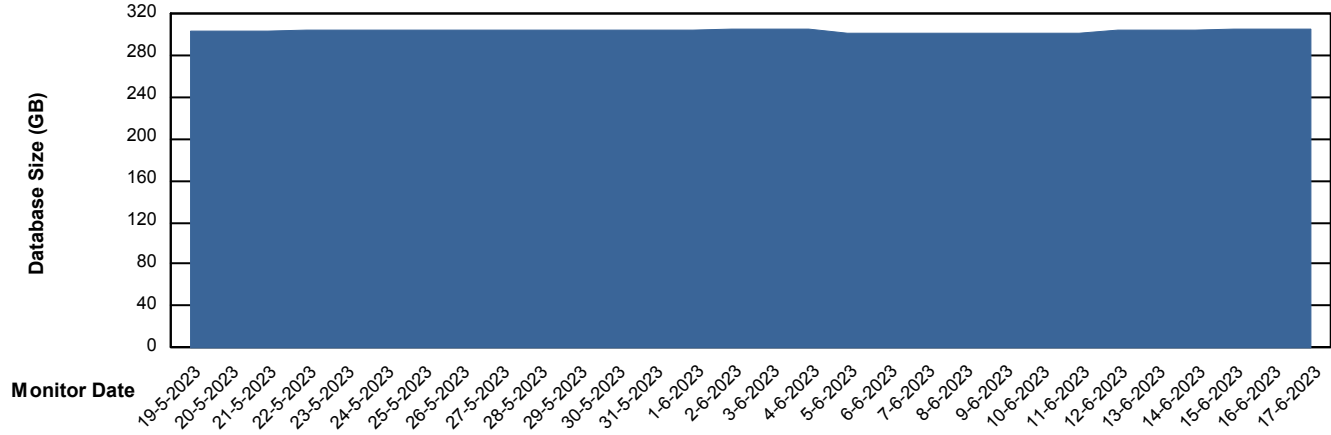

Database Performance LLGDB_Standby_TS2

DB Processes Max 0
DB Processes Max 4
DB Processes Max 300

Weekly SLA Customer Report

Customer LLG_Production
Database ID 53

Database Performance LLGDBBI_Production

DB Processes Max 1,000

Weekly SLA Customer Report

Customer LLG_Production
Database ID 53

DATABASE SIZE LLGDB_Production

Database growth over last month

DATABASE SIZE LLGDBBI_Production

Database growth over last month

Weekly SLA Customer Report