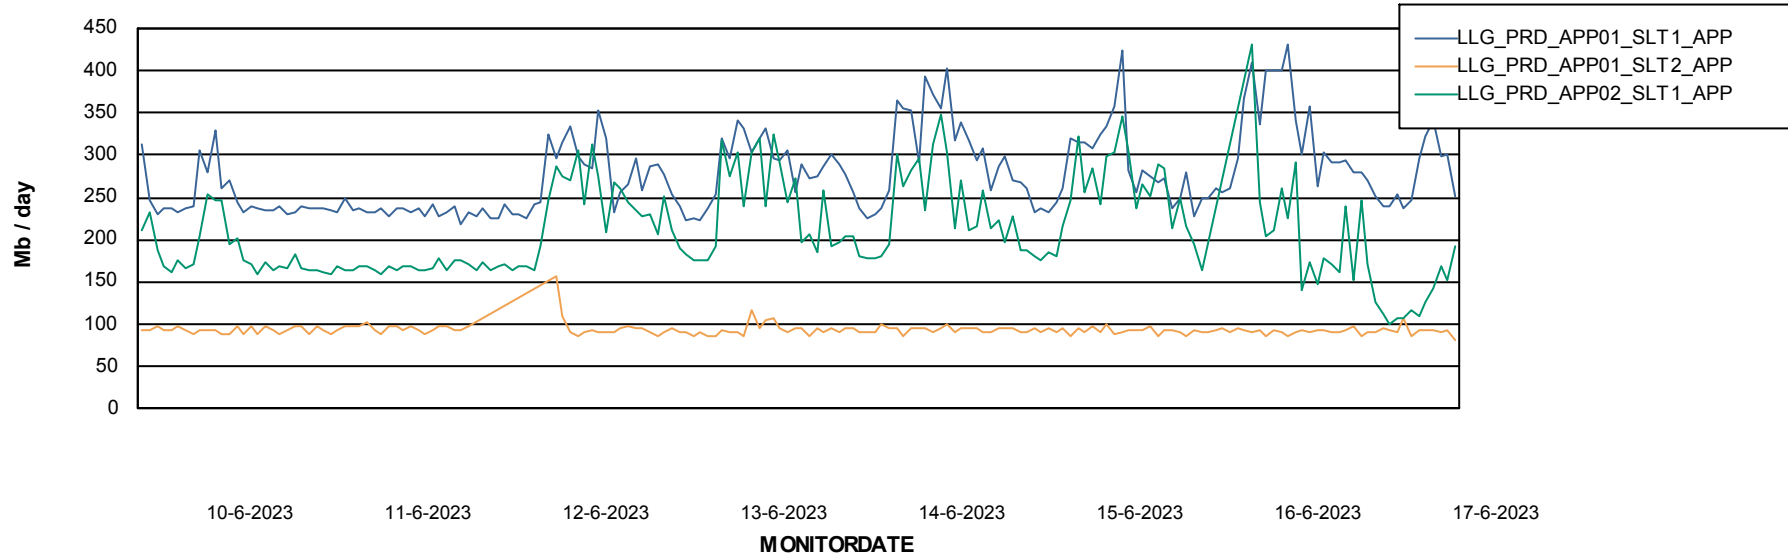

ABSolute Application Server Services

Avg memory used per ABS Server Service