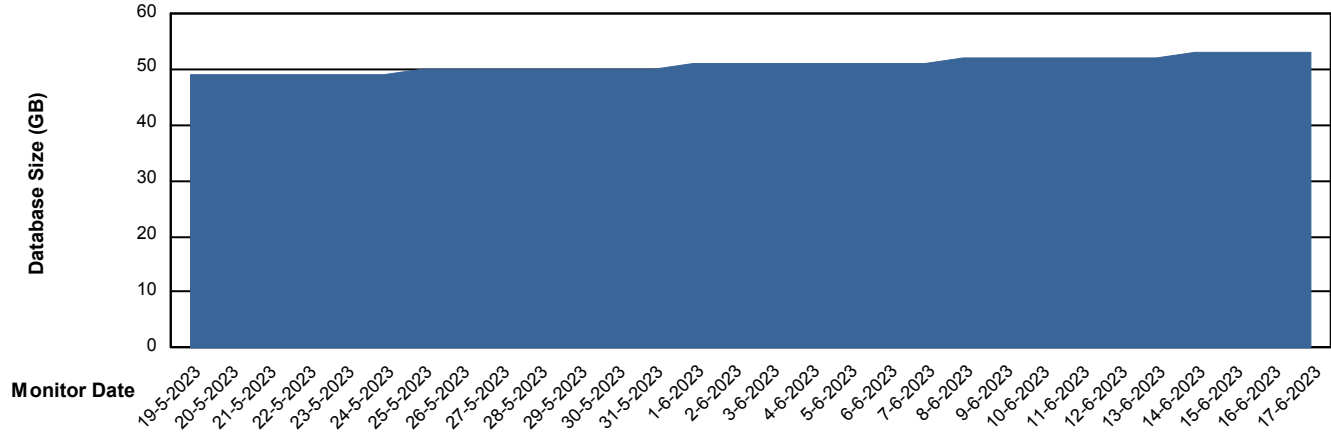

Weekly SLA Customer Report

Customer KLH_Production (24/7)
Database ID 139

Database Performance KLHDB_Standby

DB Processes Max 0
DB Processes Max 1,000
DB Processes Max 4

Weekly SLA Customer Report

Customer KLH_Production (24/7)
Database ID 139

DATABASE SIZE KLHDB_BI

Database growth over last month

DATABASE SIZE KLHDB_Production

Database growth over last month

Weekly SLA Customer Report

Customer KLH_Production (24/7)
 Database ID 139

Database Tablespace KLHDB_BI