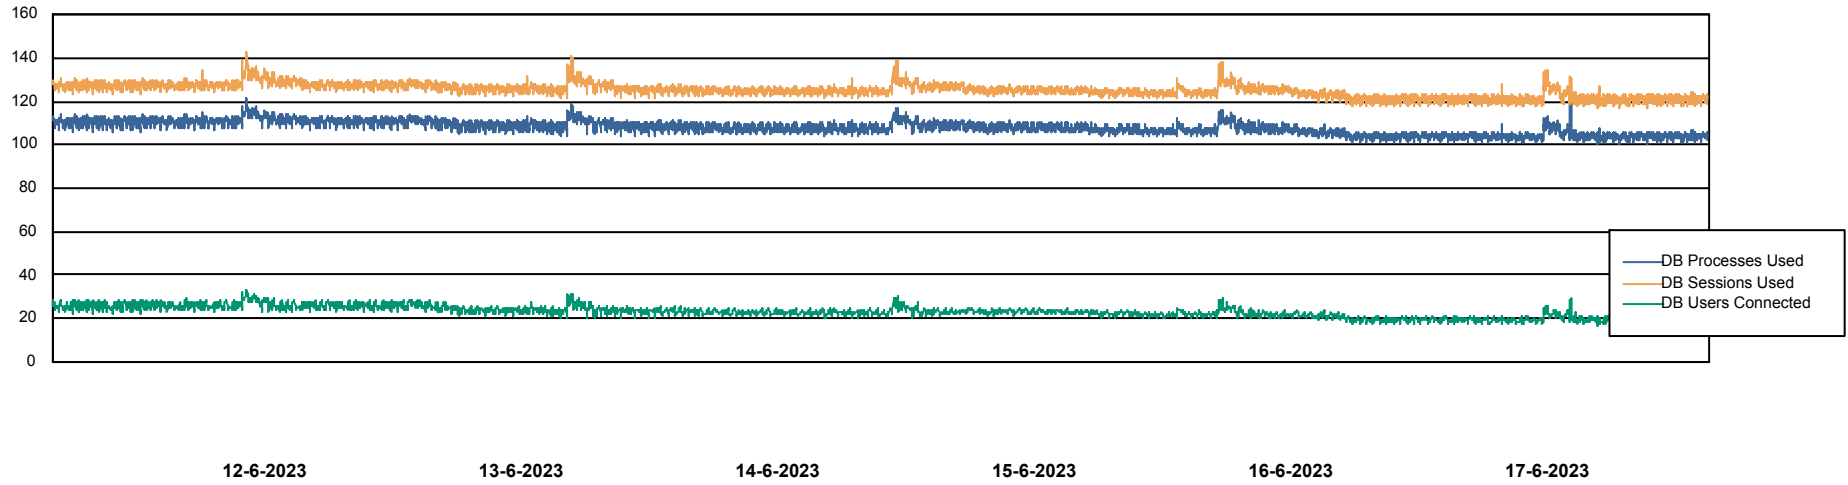

Database Performance KLHDB_BI