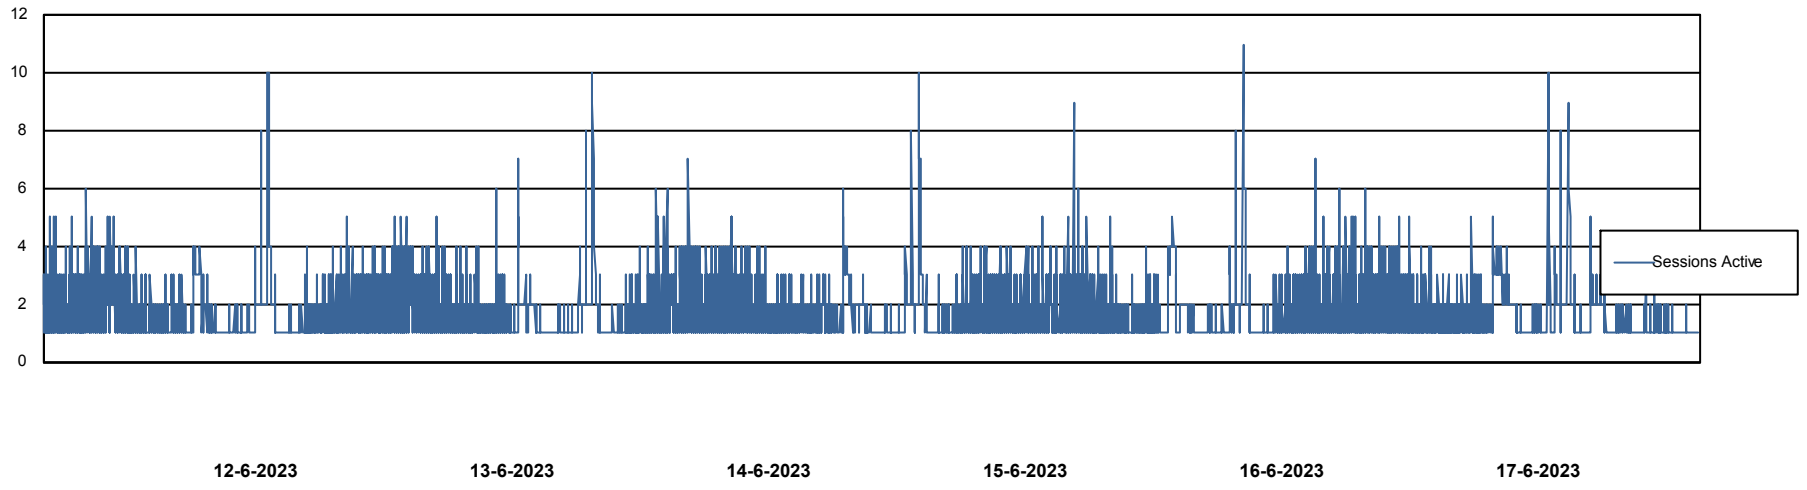

Weekly SLA Customer Report

Customer KLH_Production (24/7)
Database ID 139

Database Performance KLHDB_BI

Weekly SLA Customer Report

Customer KLH_Production (24/7)
Database ID 139

Database Performance KLHDB_Production

Weekly SLA Customer Report

Customer KLH_Production (24/7)
Database ID 139

Database Performance KLHDB_Standby

DB Processes Max 0
DB Processes Max 1,000
DB Processes Max 4

Weekly SLA Customer Report

Customer KLH_Production (24/7)
Database ID 139