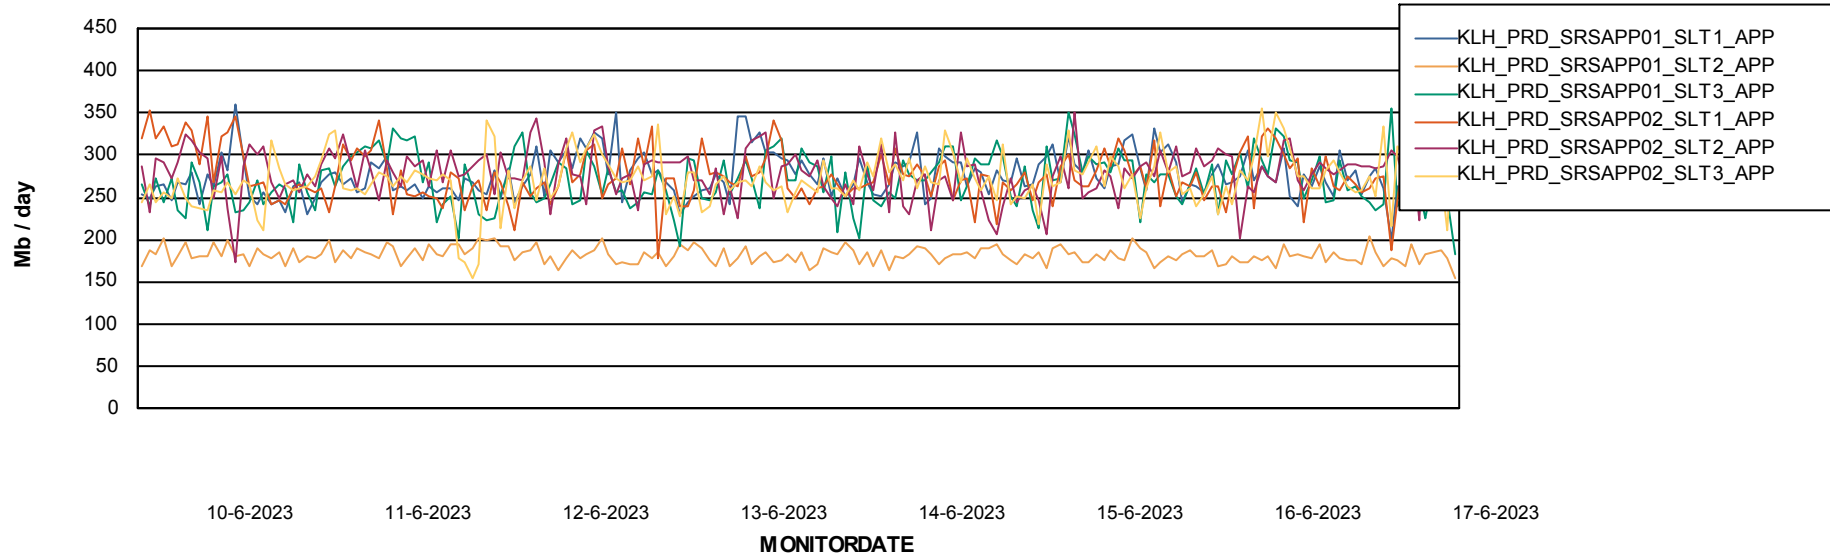

ABSSolute Application Server Services

Avg memory used per ABS Server Service