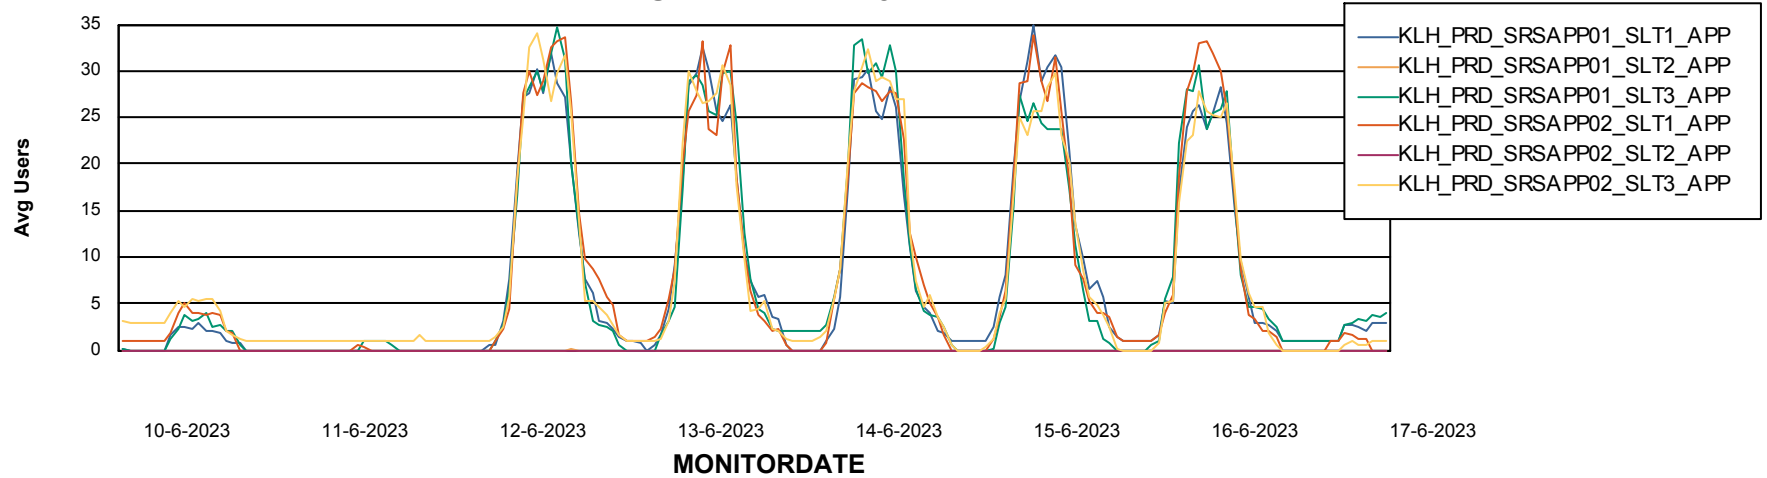

Avg users per day per ABS server