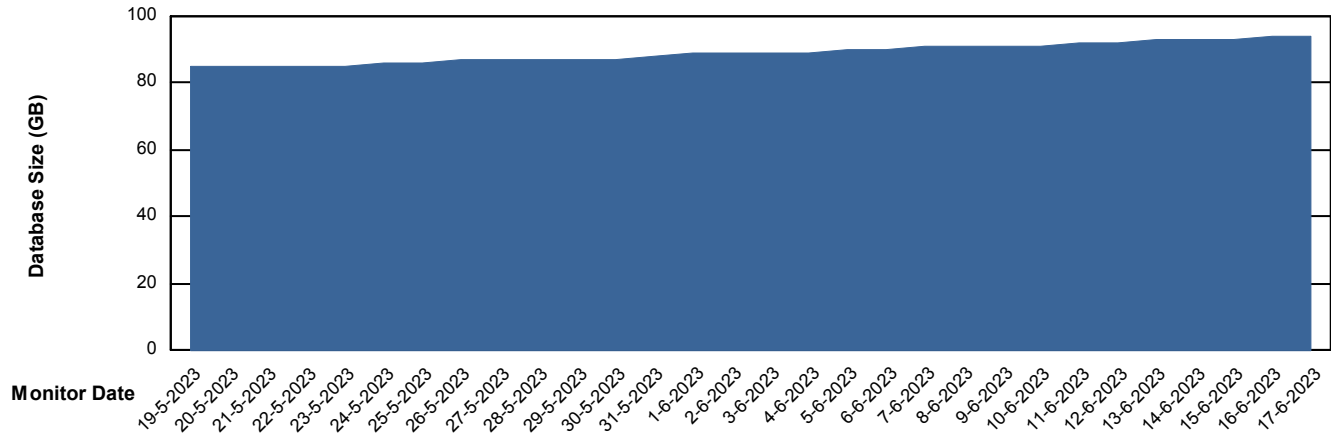

Weekly SLA Customer Report

Customer KLH_Production (24/7)
Database ID 139

Database Performance KLHDB_BI

Weekly SLA Customer Report

Customer KLH_Production (24/7)
Database ID 139

Database Performance KLHDB_Production

Weekly SLA Customer Report

Customer KLH_Production (24/7)
Database ID 139

Database Performance KLHDB_Standby

DB Processes Max 0
DB Processes Max 1,000
DB Processes Max 4

Weekly SLA Customer Report

Customer KLH_Production (24/7)
Database ID 139

DATABASE SIZE KLHDB_BI

Database growth over last month

DATABASE SIZE KLHDB_Production

Database growth over last month

Weekly SLA Customer Report

Customer KLH_Production (24/7)
 Database ID 139

Database Tablespace KLHDB_BI