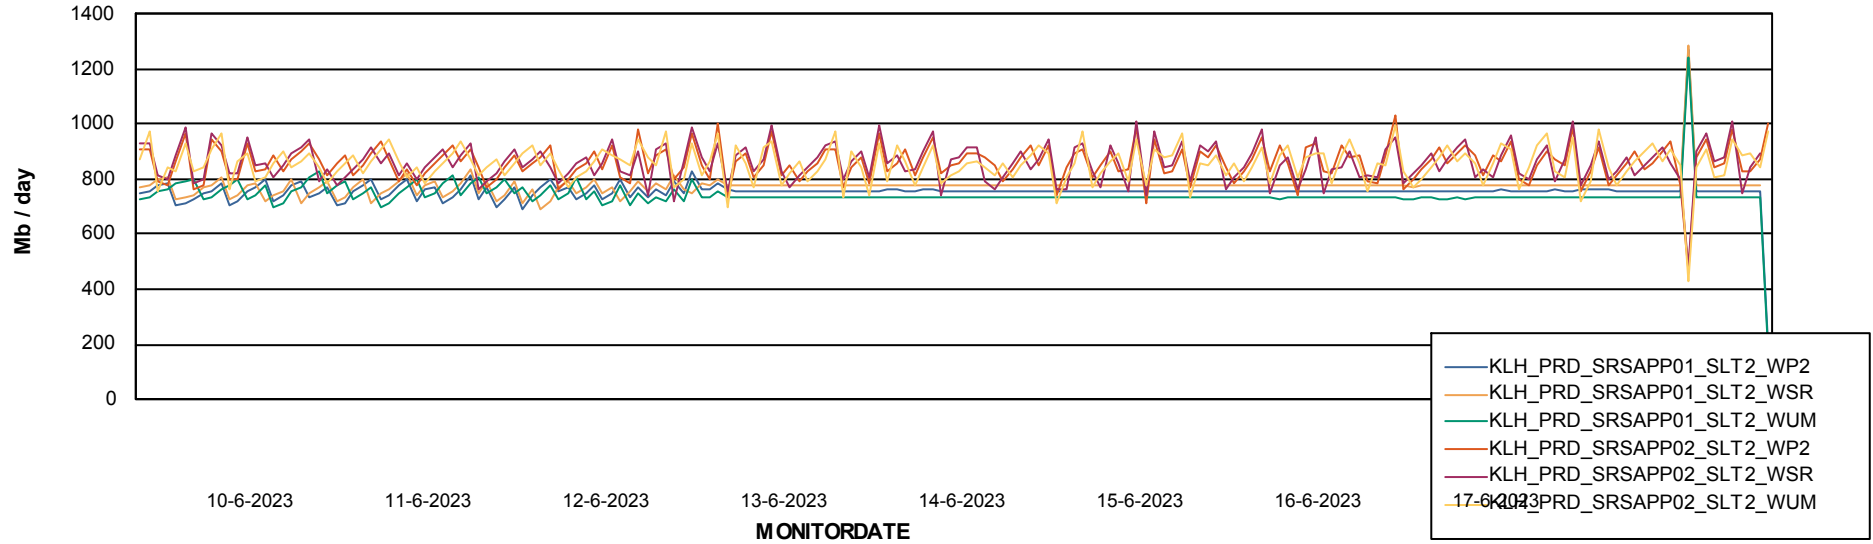

Avg memory used per ReportServer Service

Weekly SLA Customer Report

Customer KLH_Production (24/7)
Database ID 139

ABSSolute Web Component Services

Avg memory used per ABS Web component

Weekly SLA Customer Report