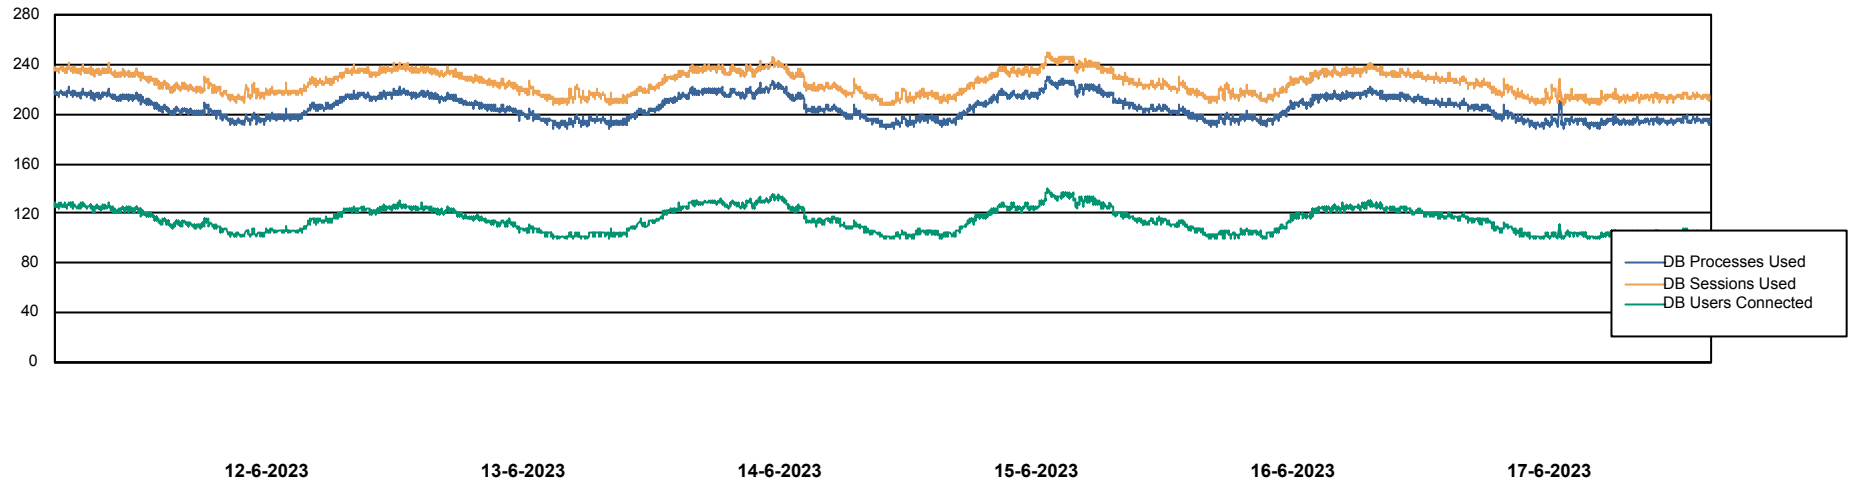

Weekly SLA Customer Report

Customer KLH_Production (24/7)
Database ID 139

Database Performance KLHDB_BI

Weekly SLA Customer Report

Customer KLH_Production (24/7)
Database ID 139

Database Performance KLHDB_Production