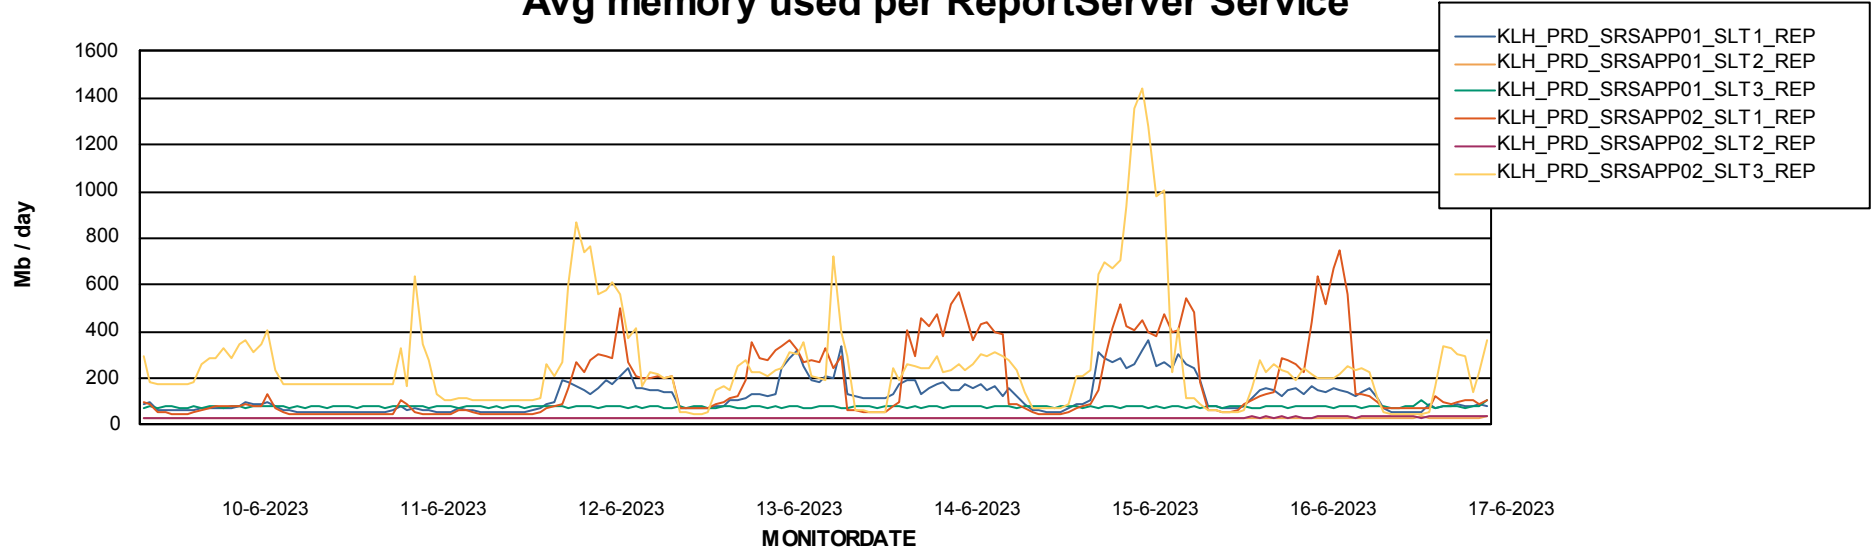

ABSSolute Application ReportServer Services

Avg memory used per ReportServer Service