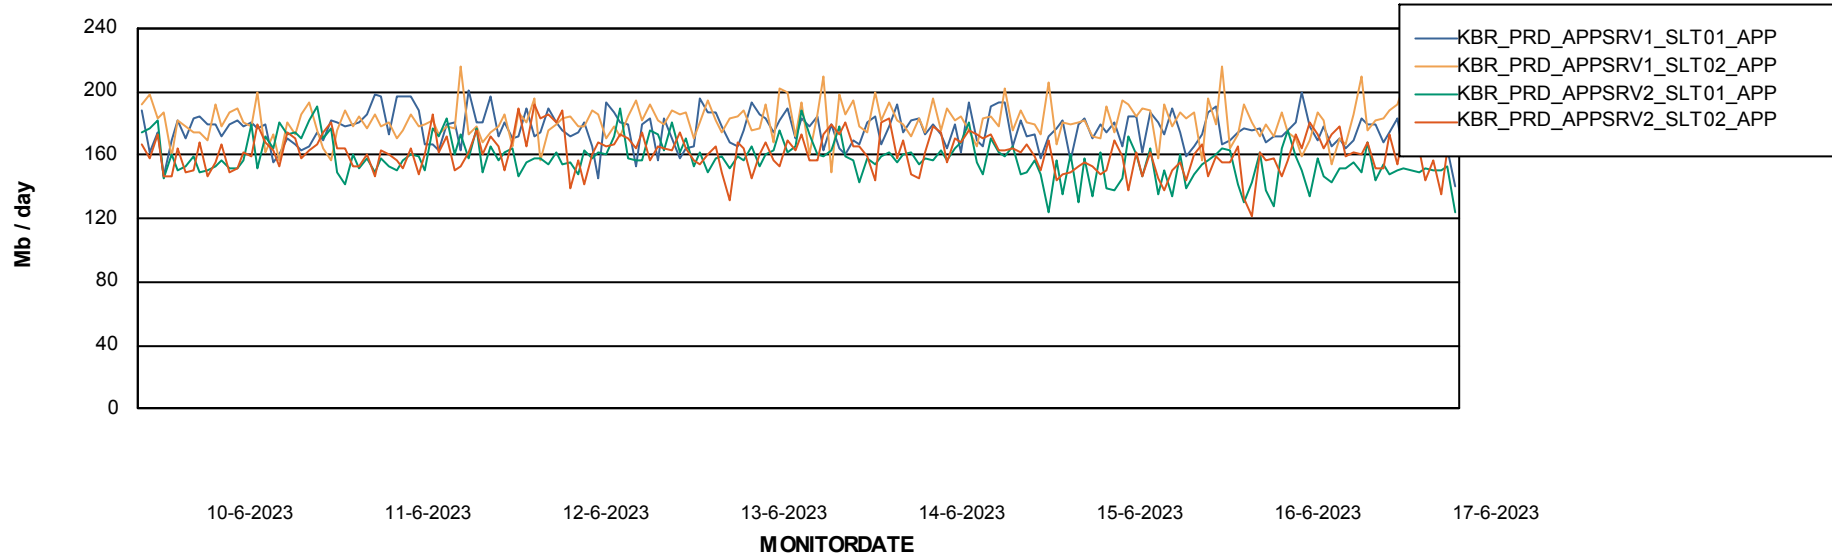

ABSSolute Application Server Services

Avg memory used per ABS Server Service