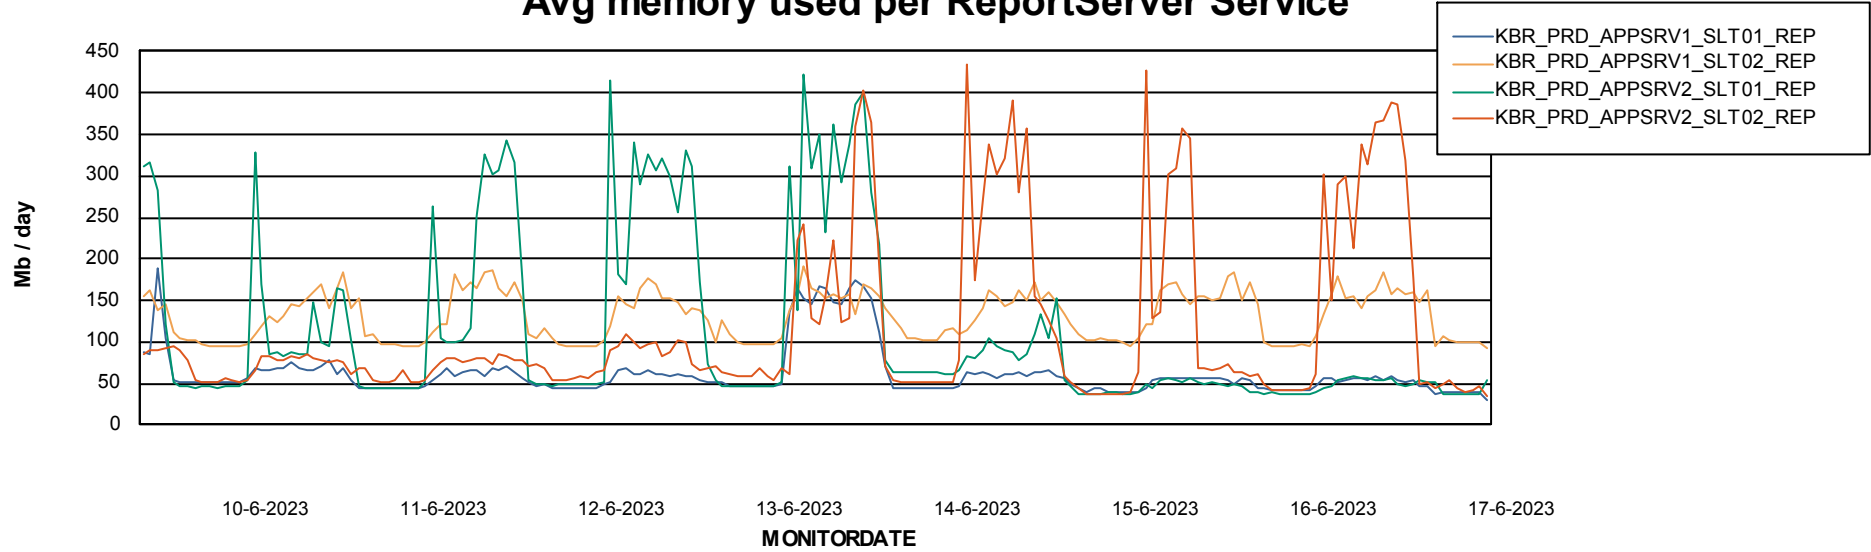

ABSolute Application Server Services

Avg memory used per ReportServer Service