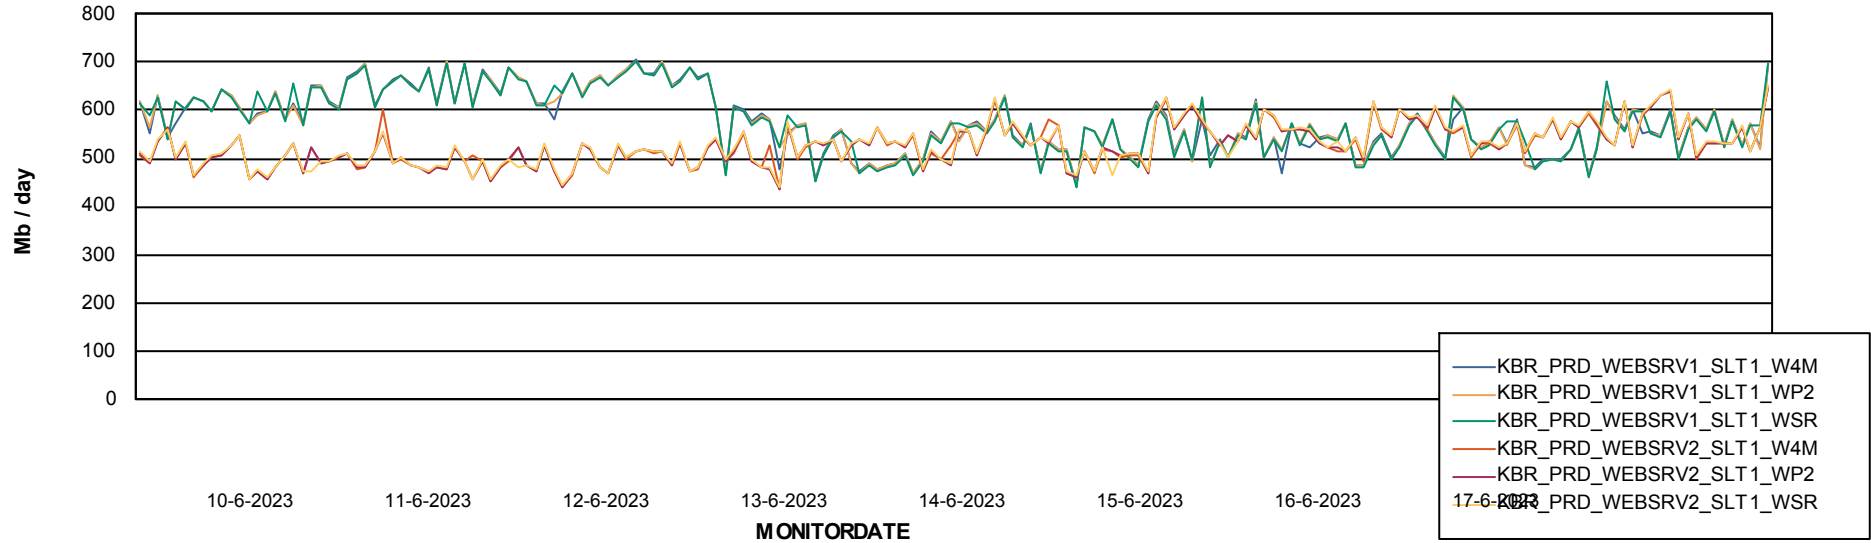

ABSSolute Web Component Services

Avg memory used per ABS Web component