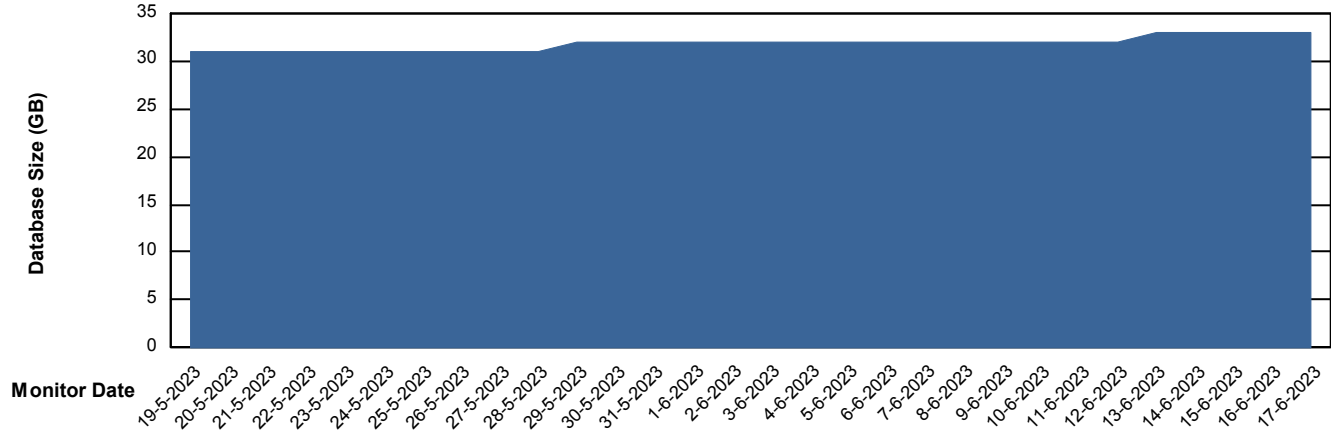

DATABASE SIZE BI-DBSRV_DB

Database growth over last month