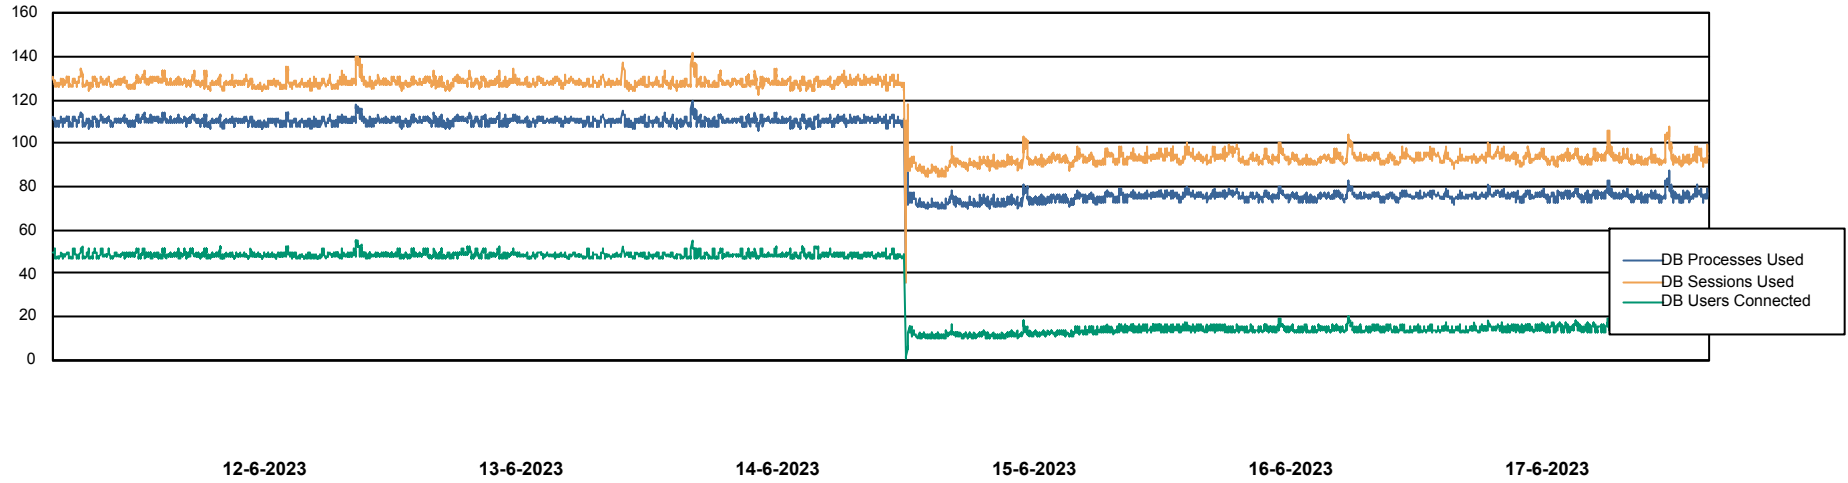

Database Performance BI-DBSRV_DB