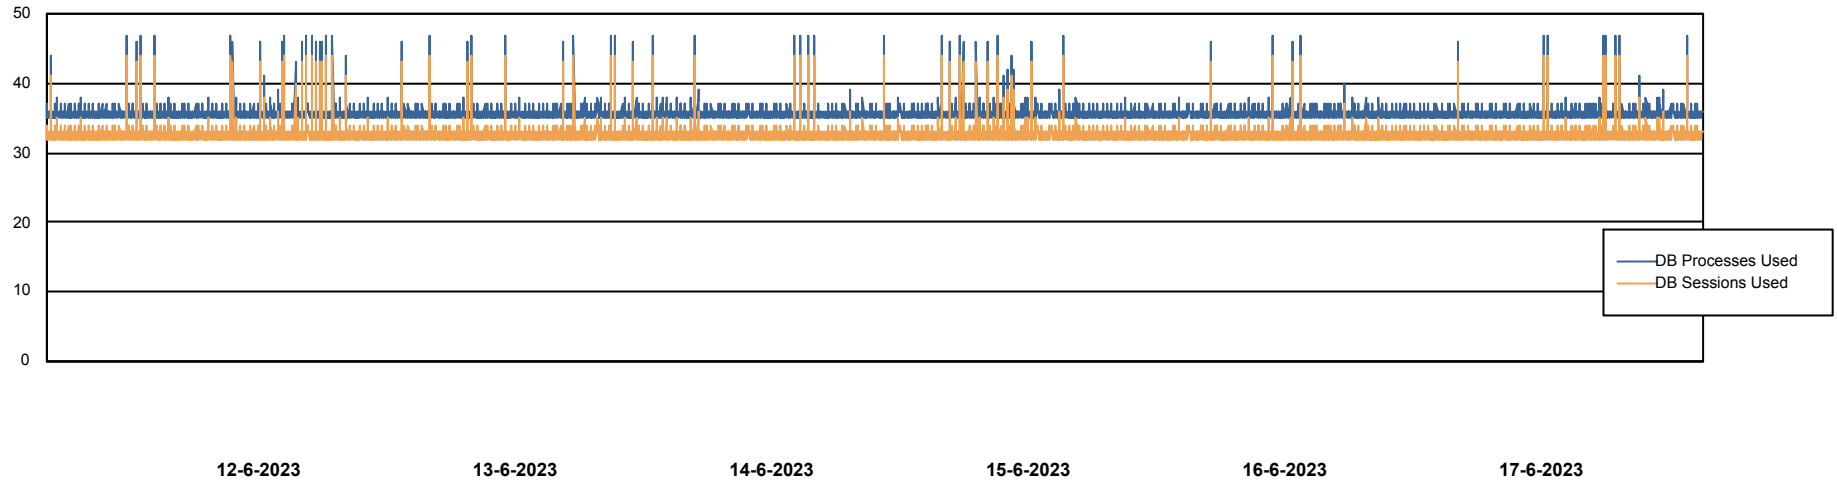

Database Performance KBR_PRD_DB-SRV2_SDB

DB Processes Max 1,000