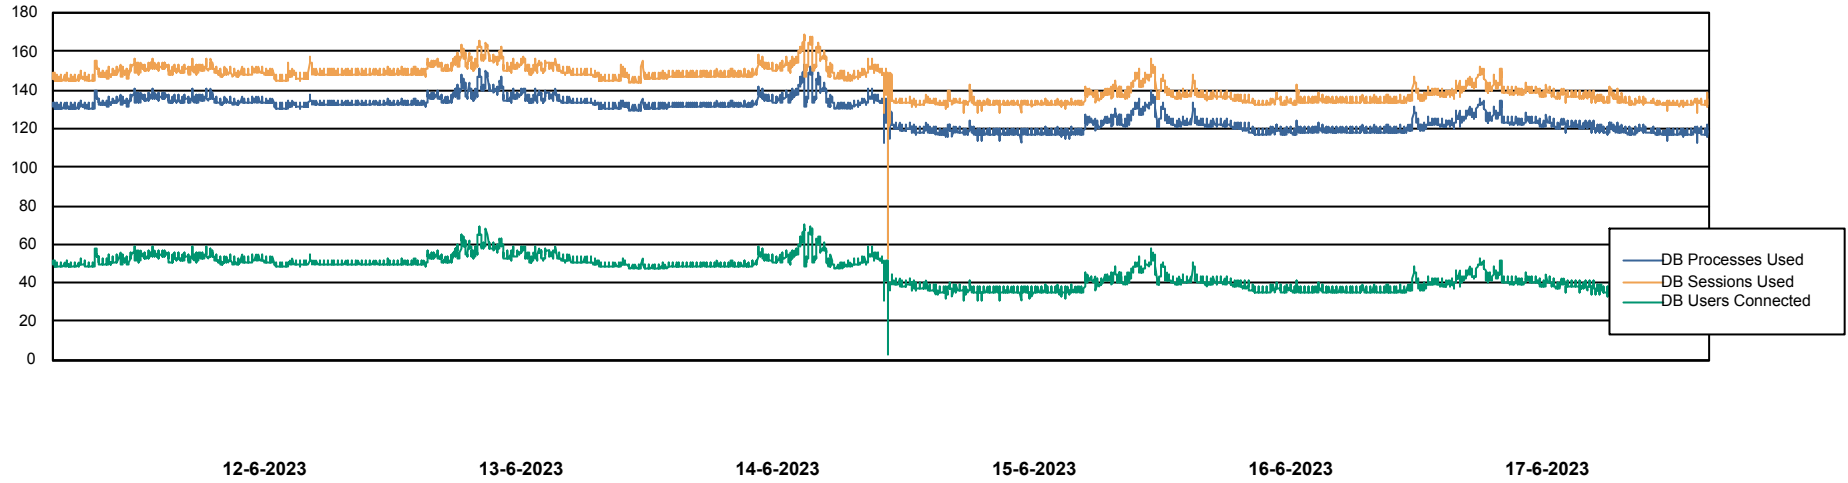

Weekly SLA Customer Report

Customer KBR_Production
Database ID 117

Database Performance BI-DBSRV_DB

Weekly SLA Customer Report

Customer KBR_Production
Database ID 117

Database Performance KBR_PRD_DB-SRV1_DB