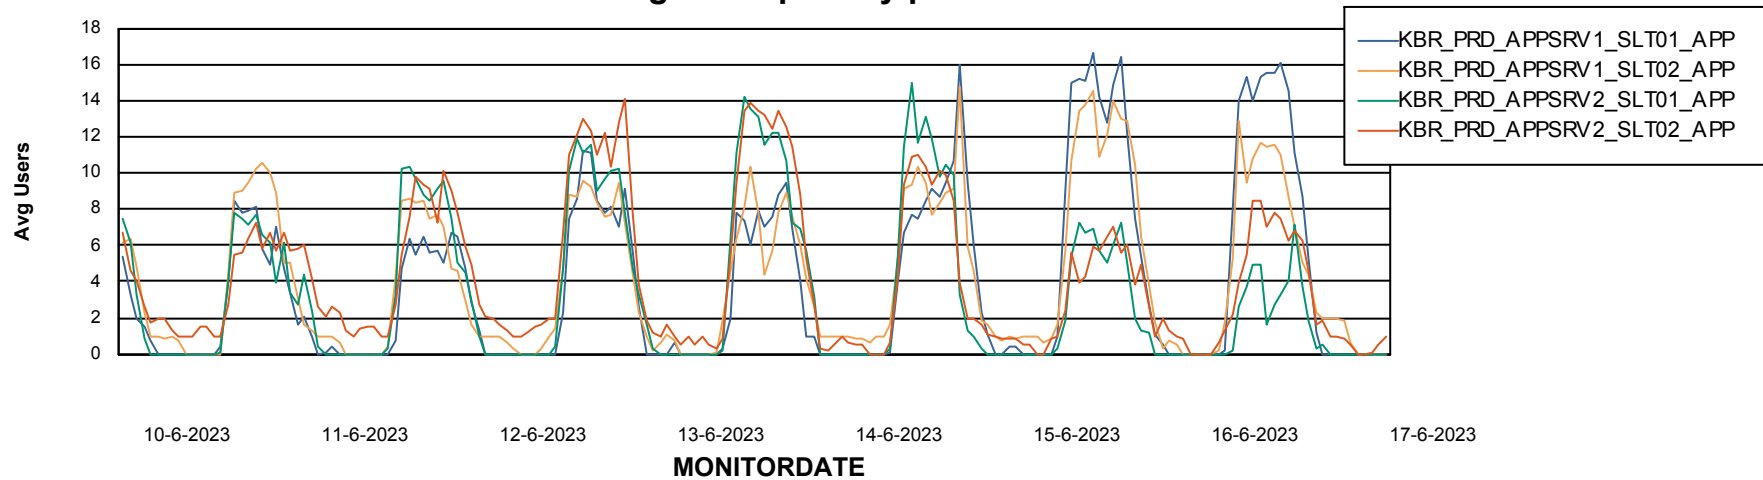

Avg users per day per ABS server