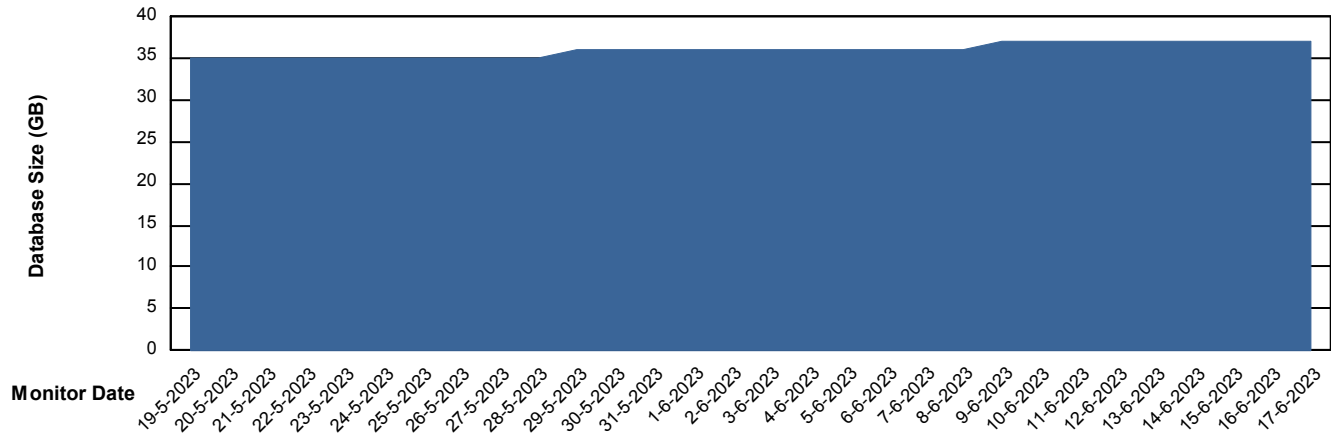

DATABASE SIZE KBR_PRD_DB-SRV1_DB

Database growth over last month