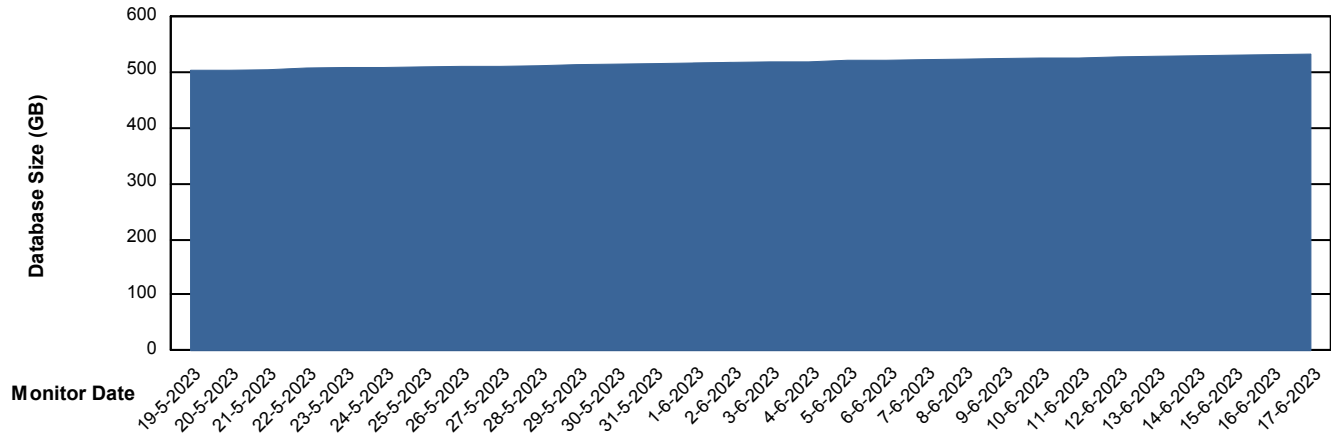

DB Processes Max 0
DB Processes Max 1,000
DB Processes Max 4

Weekly SLA Customer Report

Customer JSG_Production (24/7)
Database ID 102

Database Performance JSG_PRD_RIKER_DB

Weekly SLA Customer Report

Customer JSG_Production (24/7)
Database ID 102

DATABASE SIZE JSG_PRD_BASHIR_DB

Database growth over last month

DATABASE SIZE JSG_PRD_RIKER_DB

Database growth over last month

Weekly SLA Customer Report

Customer JSG_Production (24/7)
Database ID 102

Database Tablespace JSG_PRD_BASHIR_DB