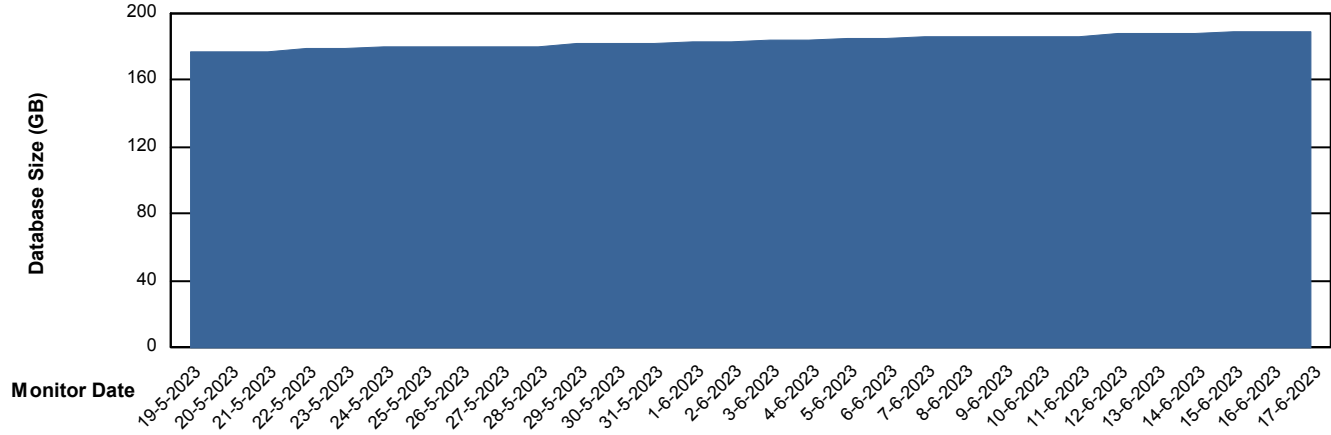

DB Processes Max 0
DB Processes Max 1,000
DB Processes Max 4

Weekly SLA Customer Report

Customer JSG_Production (24/7)
Database ID 102

Database Performance JSG_PRD_RIKER_DB

Weekly SLA Customer Report

Customer JSG_Production (24/7)
Database ID 102

DATABASE SIZE JSG_PRD_BASHIR_DB

Database growth over last month

DATABASE SIZE JSG_PRD_RIKER_DB

Database growth over last month

Weekly SLA Customer Report

Customer JSG_Production (24/7)
Database ID 102

Database Tablespace JSG_PRD_BASHIR_DB