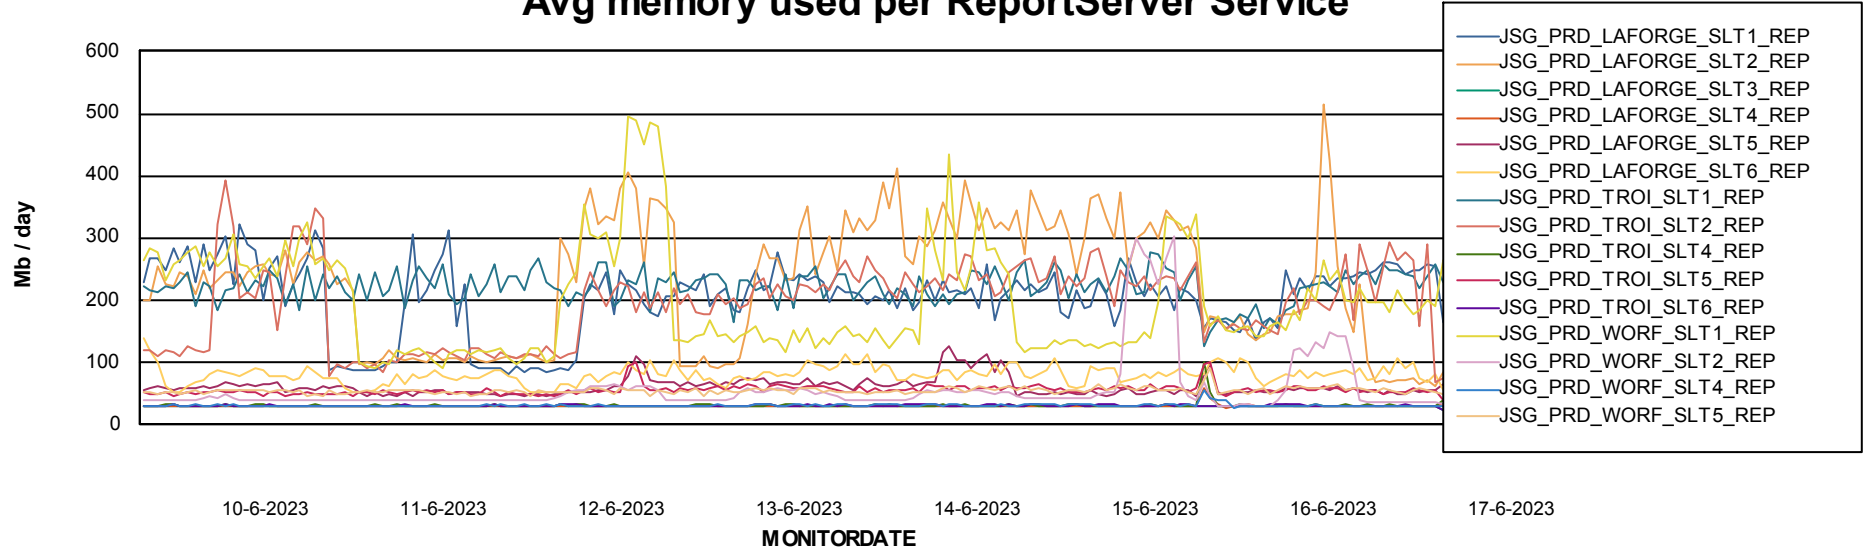

ABSSolute Application ReportServer Services

Avg memory used per ReportServer Service