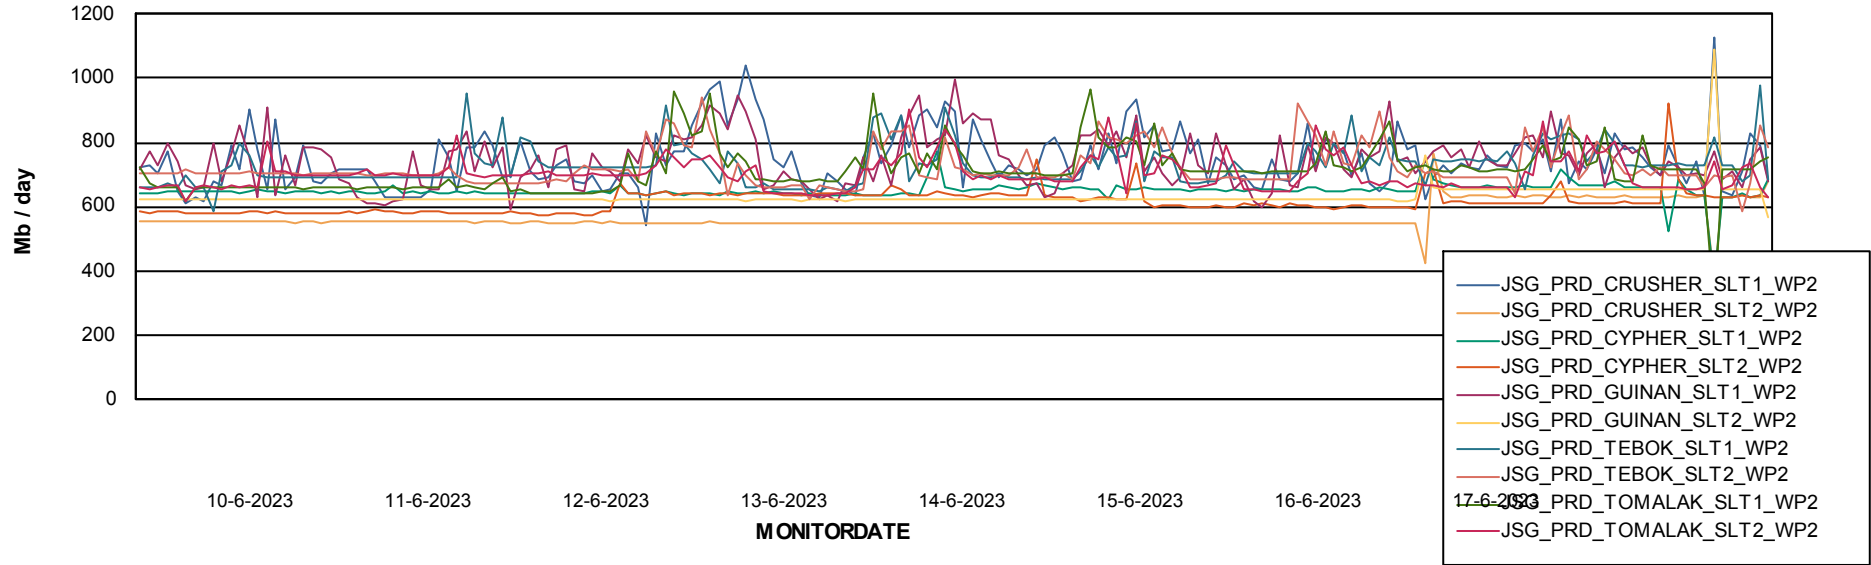

ABSSolute Web Component Services

Avg memory used per ABS Web component