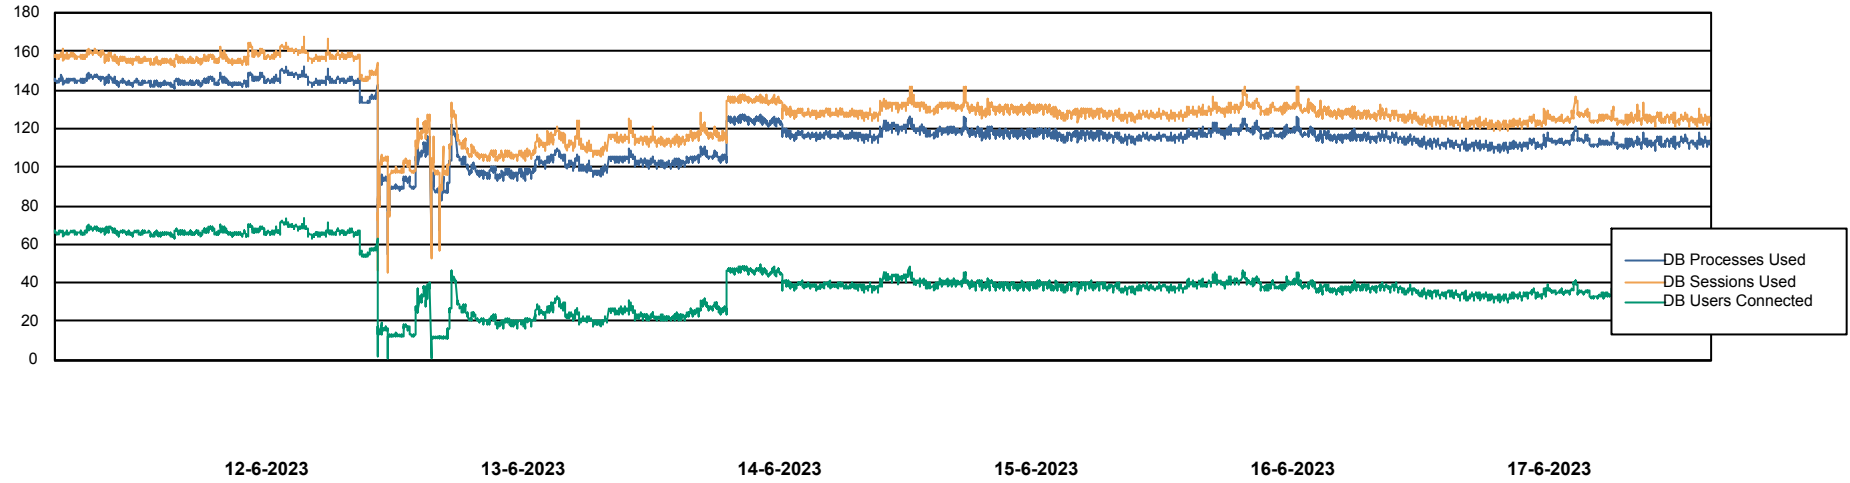

Database Performance JSG_PRD_BASHIR_DB