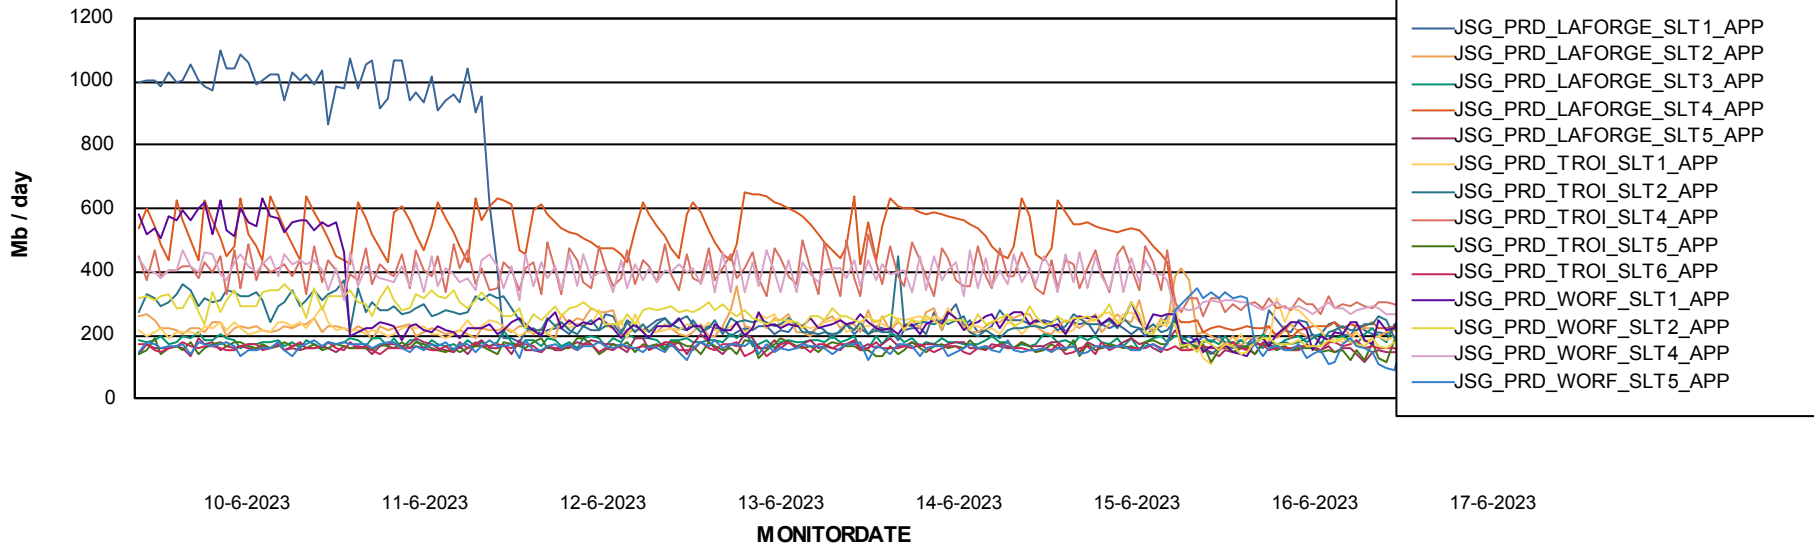

ABSSolute Application Server Services

Avg memory used per ABS Server Service