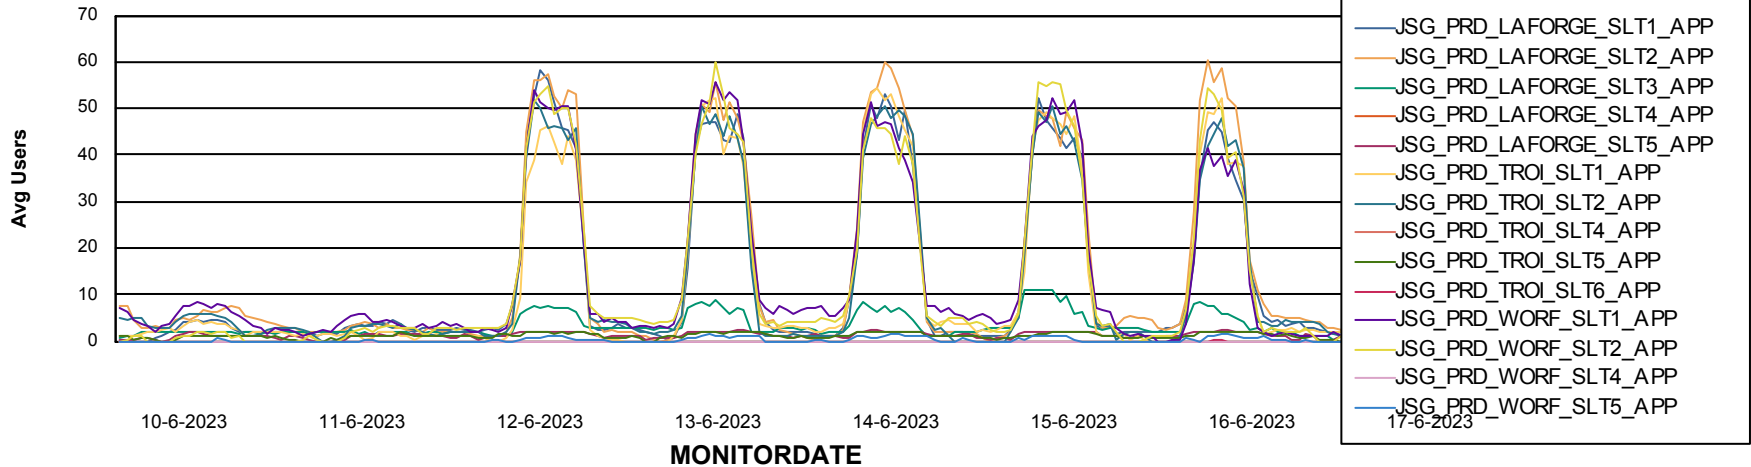

Weekly SLA Customer Report

Customer JSG_Production (24/7)
Database ID 102

BI last ETL error for	JSG_PRD_BASHIR_DB
wo, 14-06-2023	None
ma, 12-06-2023	None
zo, 11-06-2023	None
vr, 16-06-2023	None
di, 13-06-2023	None
vr, 16-06-2023	None
wo, 14-06-2023	None
do, 15-06-2023	None
za, 17-06-2023	None
zo, 11-06-2023	None
do, 15-06-2023	None
za, 17-06-2023	None
ma, 12-06-2023	None
di, 13-06-2023	None

Weekly SLA Customer Report

Customer JSG_Production (24/7)
Database ID 102

ABSSolute Application Server Services

Avg memory used per ABS Server Service

Avg users per day per ABS server

Weekly SLA Customer Report

Customer JSG_Production (24/7)
Database ID 102

ABSSolute Application ReportServer Services

Avg memory used per ReportServer Service

Weekly SLA Customer Report

Customer JSG_Production (24/7)
Database ID 102