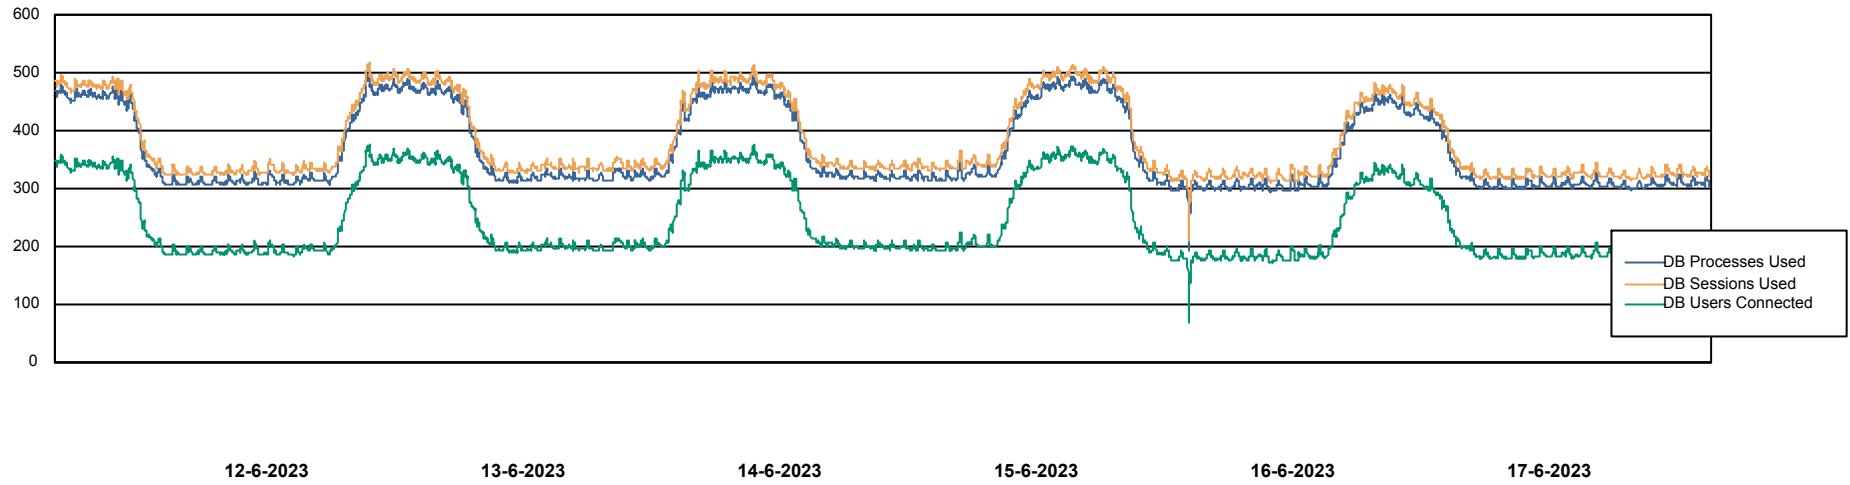

DB Processes Max 0
DB Processes Max 1,000
DB Processes Max 4

Weekly SLA Customer Report

Customer JSG_Production (24/7)
Database ID 102

Database Performance JSG_PRD_RIKER_DB

Weekly SLA Customer Report

Customer JSG_Production (24/7)
Database ID 102