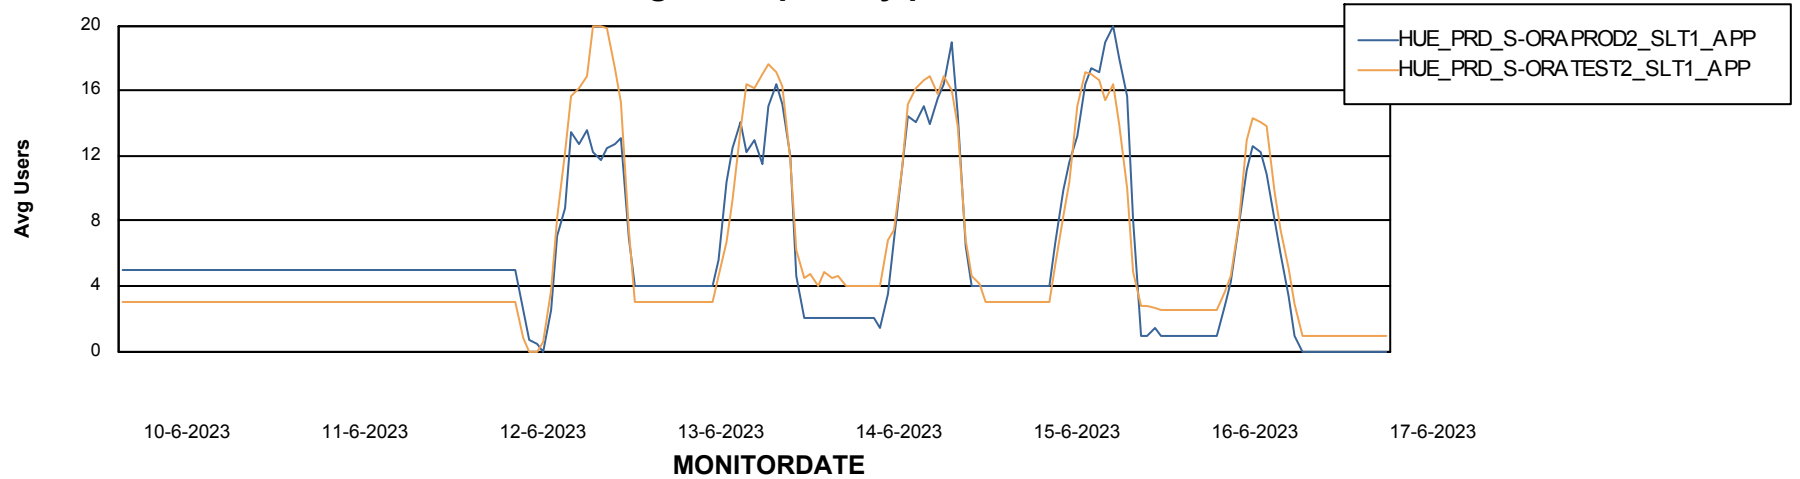

Avg users per day per ABS server