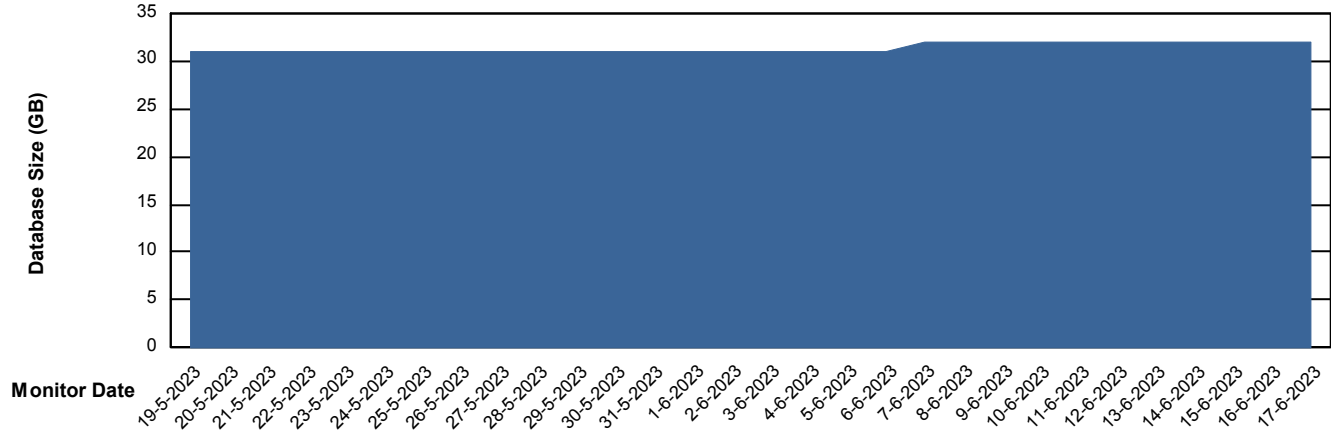

DATABASE SIZE HUE_PRD_S-ORABI_DB

Database growth over last month