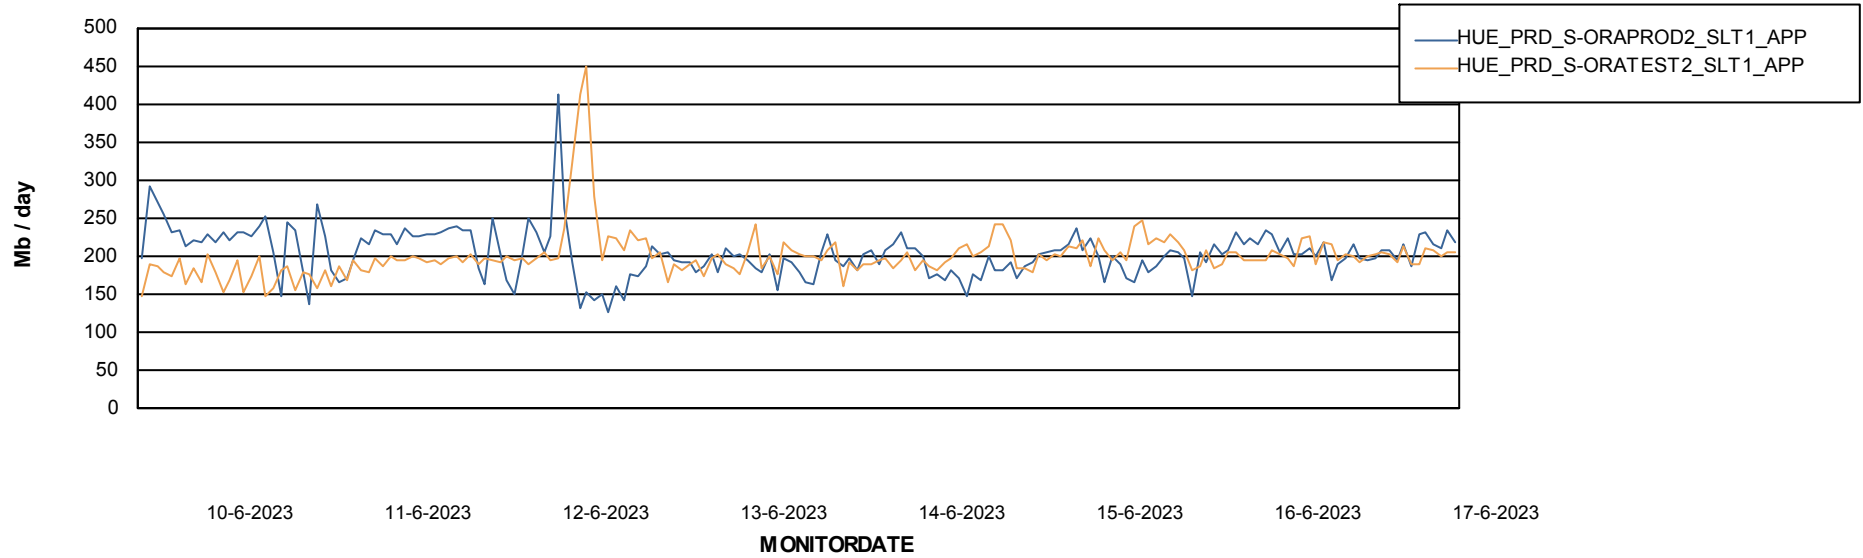

ABSSolute Application Server Services

Avg memory used per ABS Server Service