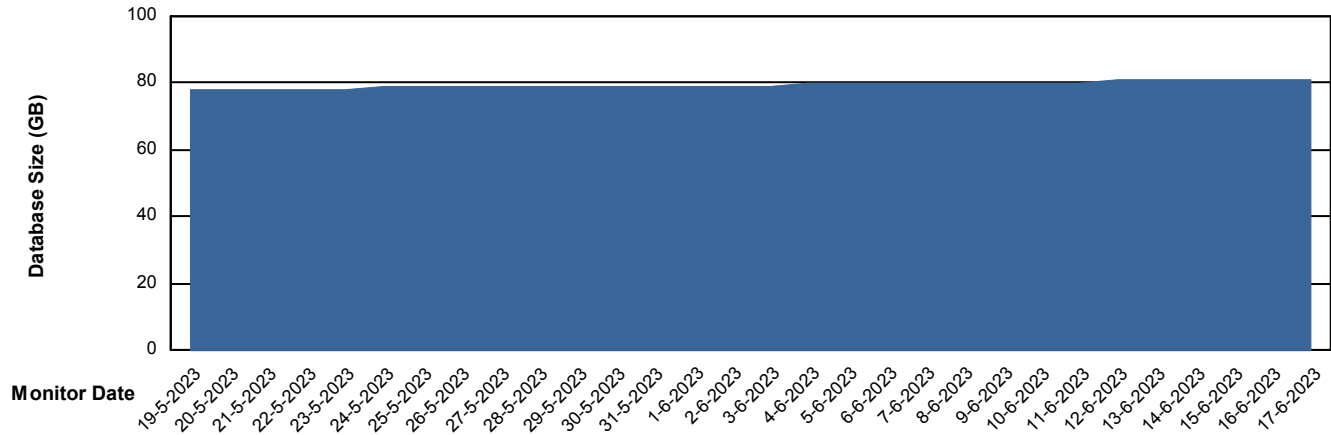

# Weekly SLA Customer Report

Customer HUE\_Production  
Database ID 154

DATABASE SIZE HUE\_PRD\_S-ORABI\_DB

### Database growth over last month