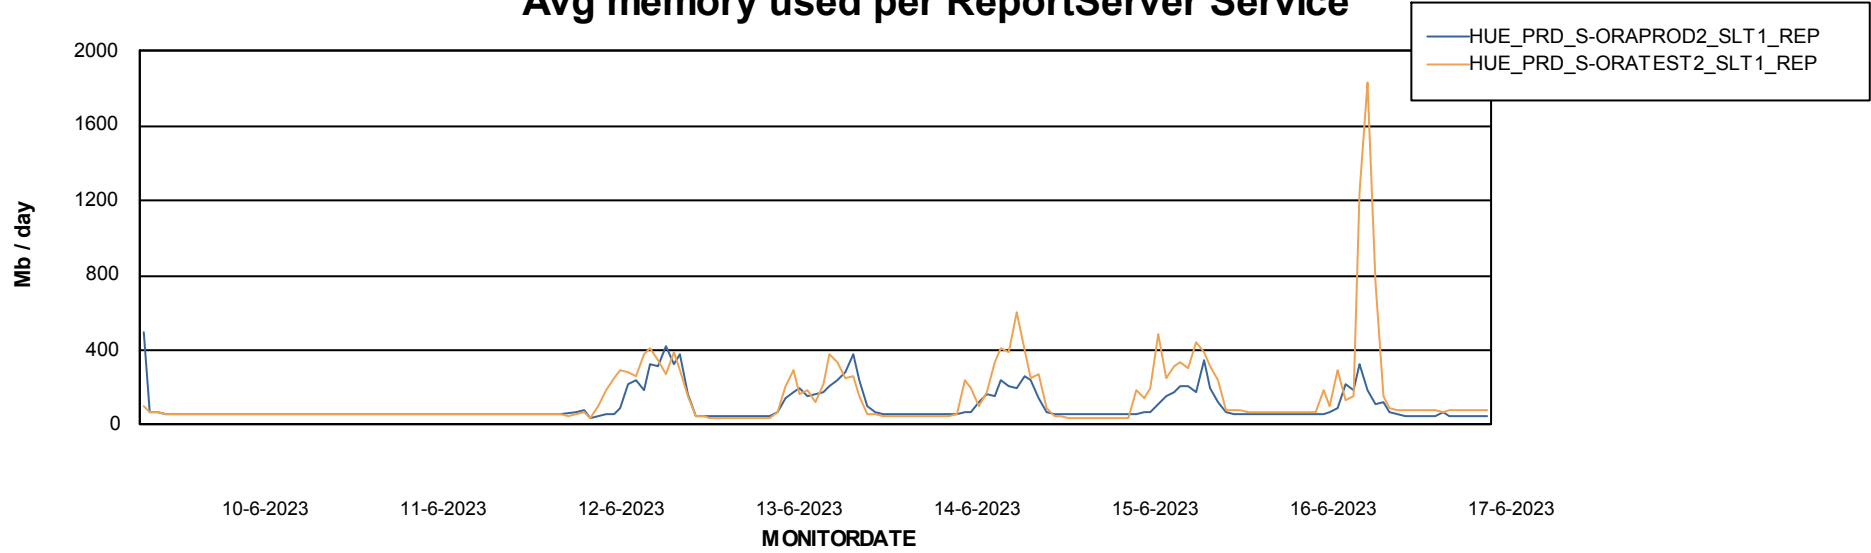

ABSSolute Application ReportServer Services

Avg memory used per ReportServer Service