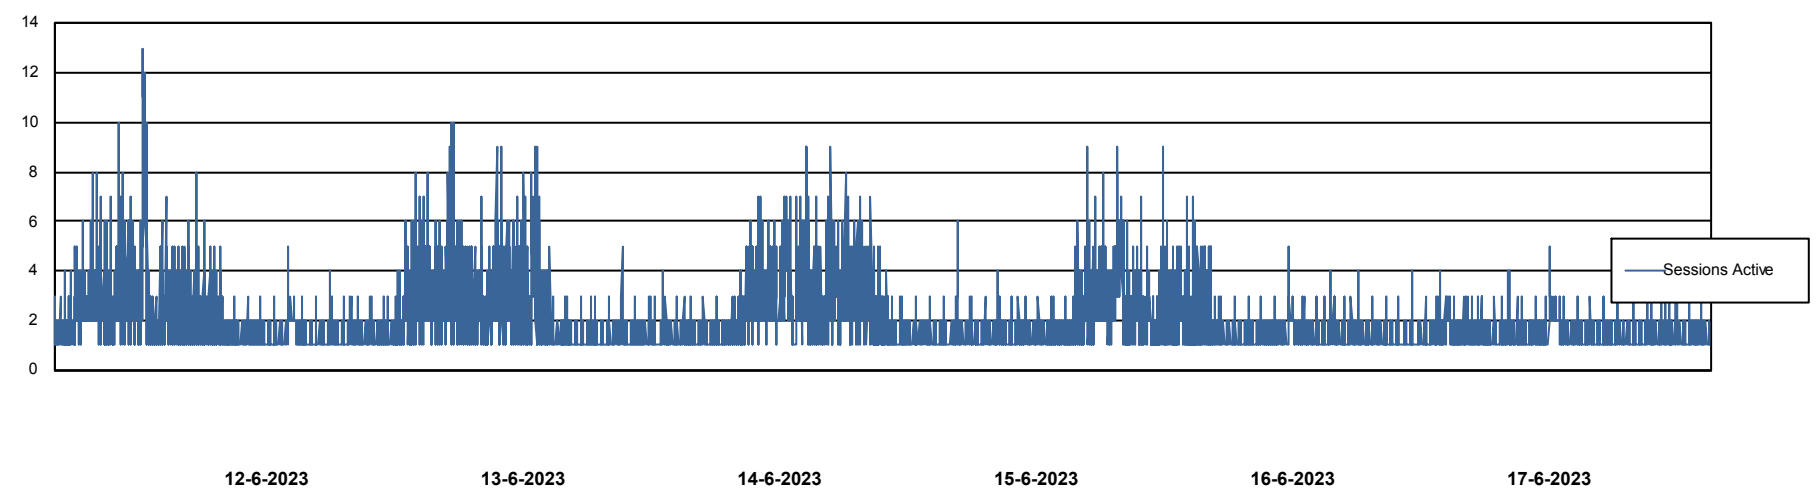

Database Performance HUE_PRD_S-ORAPROD2_DB