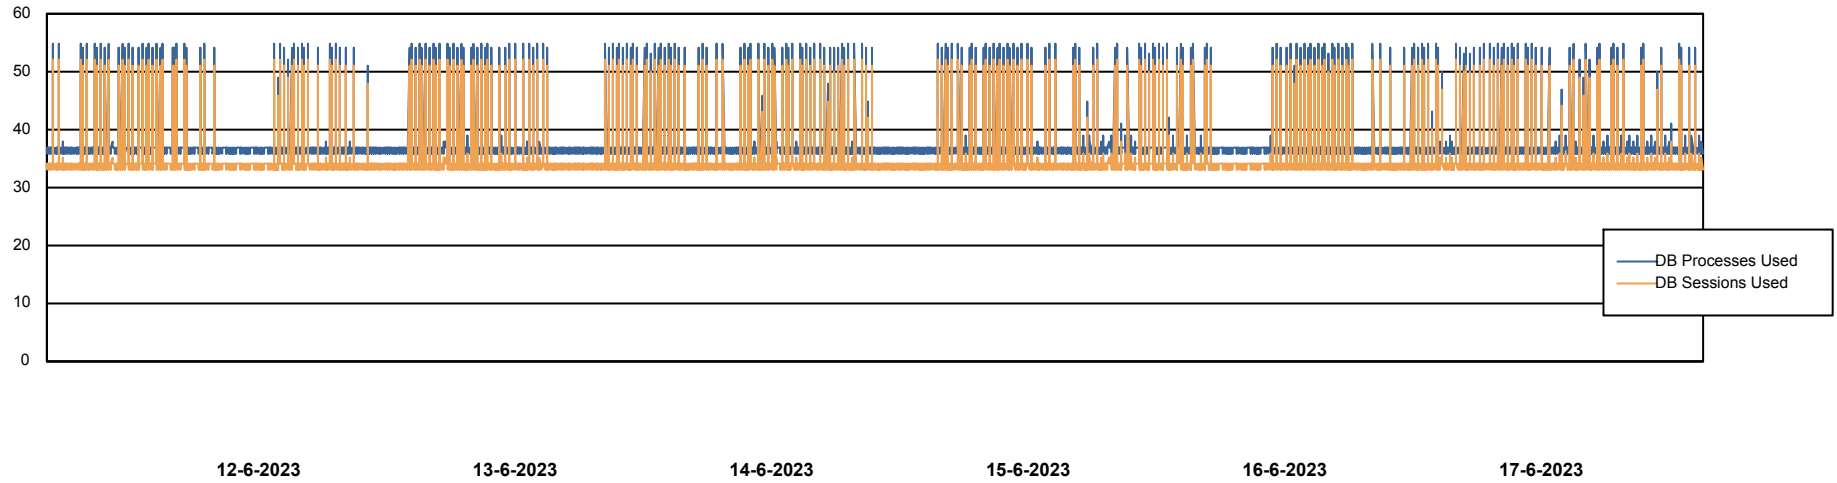

# Weekly SLA Customer Report

Customer HUE\_Production  
Database ID 154

Database Performance HUE\_STB\_S-ORATEST2\_DB

DB Processes Max 1,000