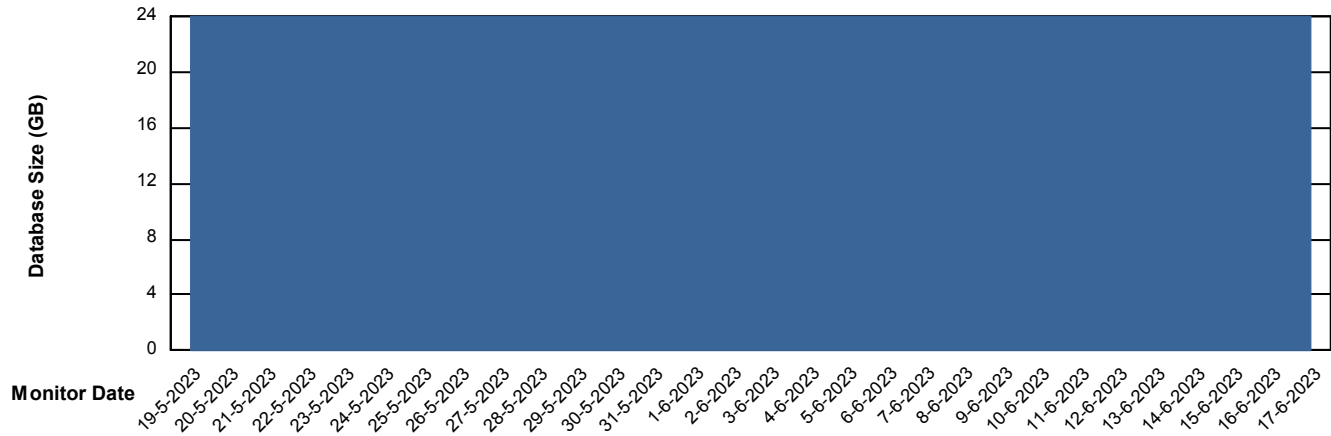

DB Processes Max 1,000

Weekly SLA Customer Report

Customer EUT_Production
Database ID 114

DATABASE SIZE EUT_EUP_PRD_URVINA22T_DB

Database growth over last month

DATABASE SIZE EUT_URM_PRD_URVINA26_DB

Database growth over last month