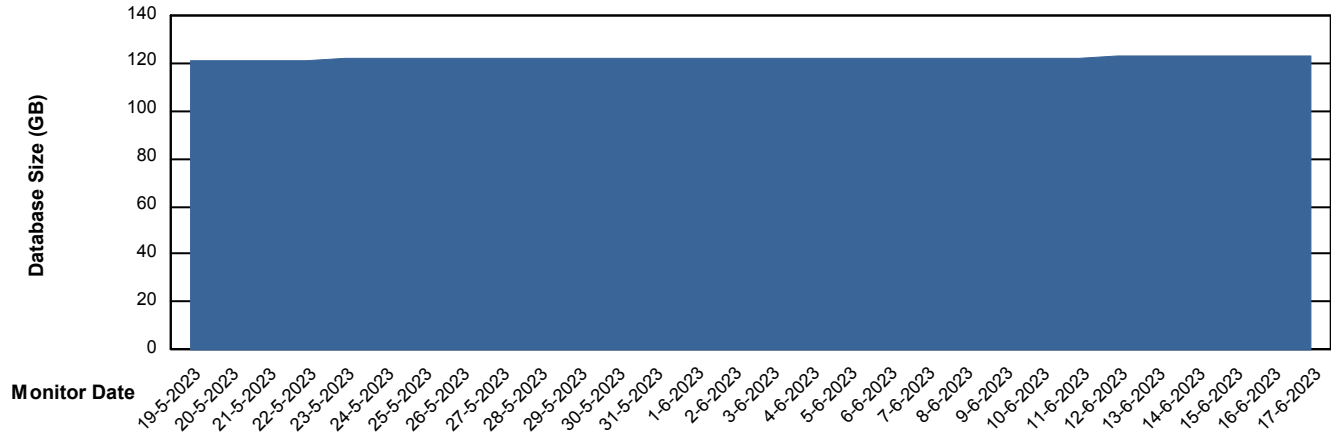

DB Processes Max 1,000

Weekly SLA Customer Report

Customer EUT_Production
Database ID 114

DATABASE SIZE EUT_EUP_PRD_URVINA22T_DB

Database growth over last month

DATABASE SIZE EUT_URM_PRD_URVINA26_DB

Database growth over last month