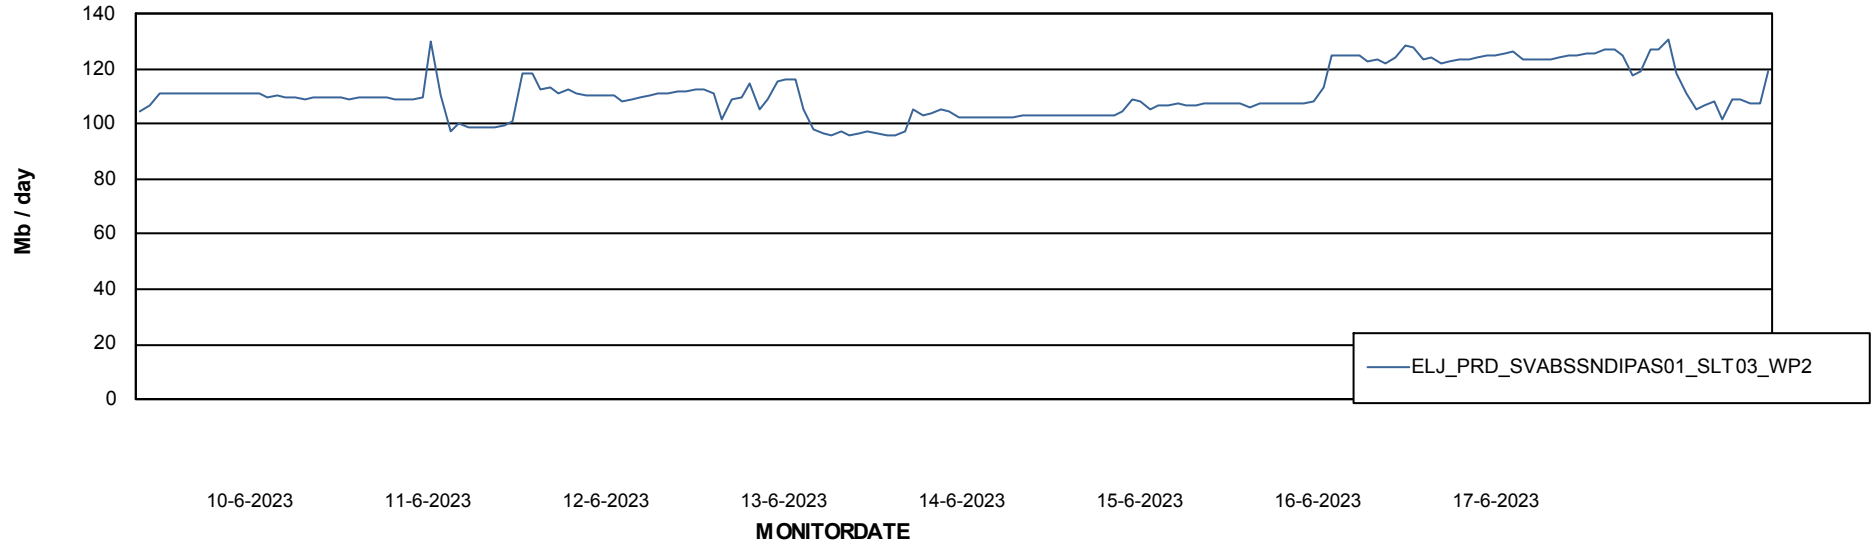

ABSSolute Web Component Services

Avg memory used per ABS Web component