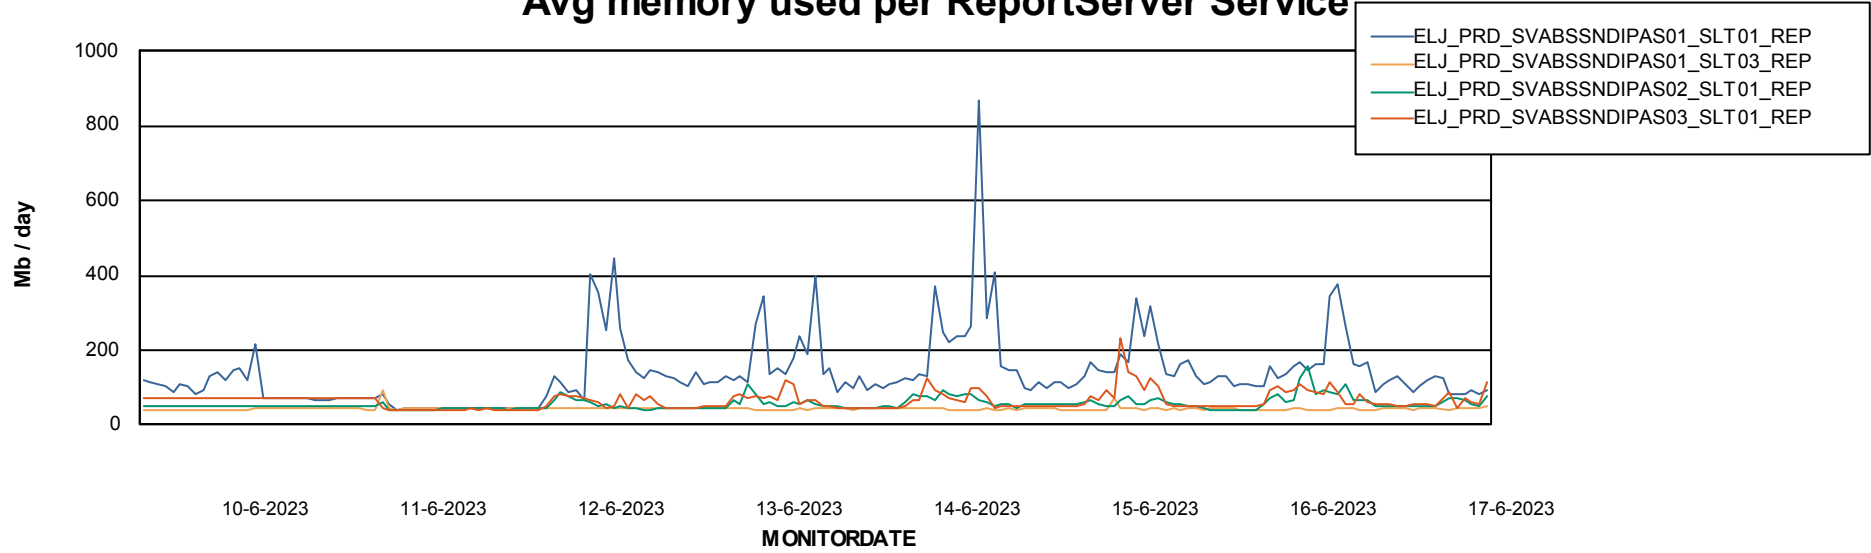

ABSSolute Application ReportServer Services

Avg memory used per ReportServer Service