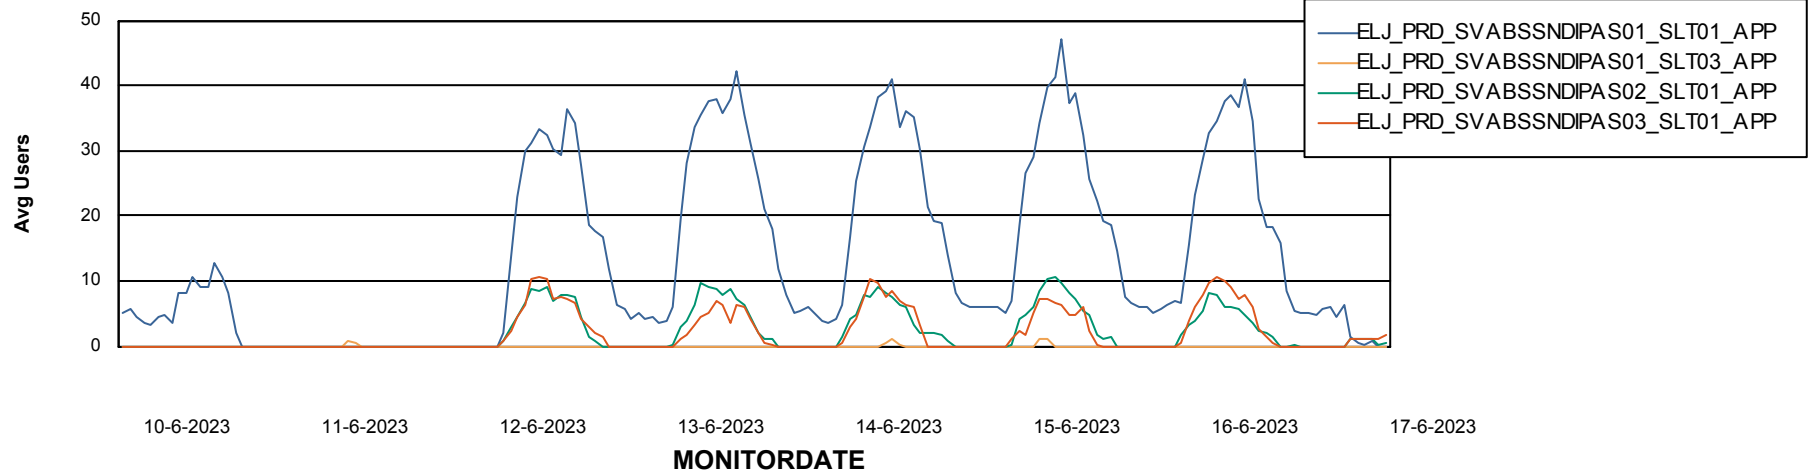

Avg users per day per ABS server