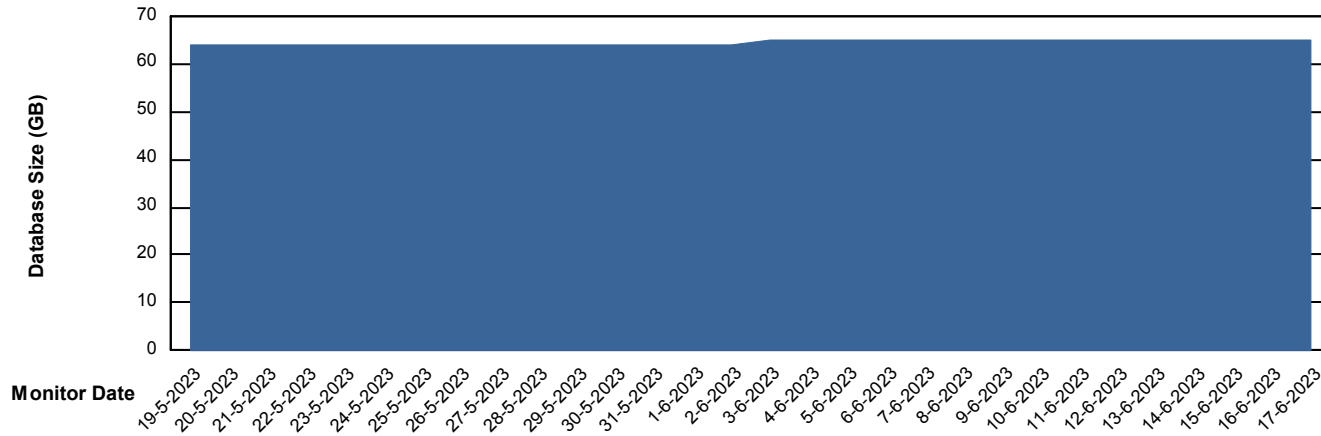

DATABASE SIZE ELJDB_Production

Database growth over last month