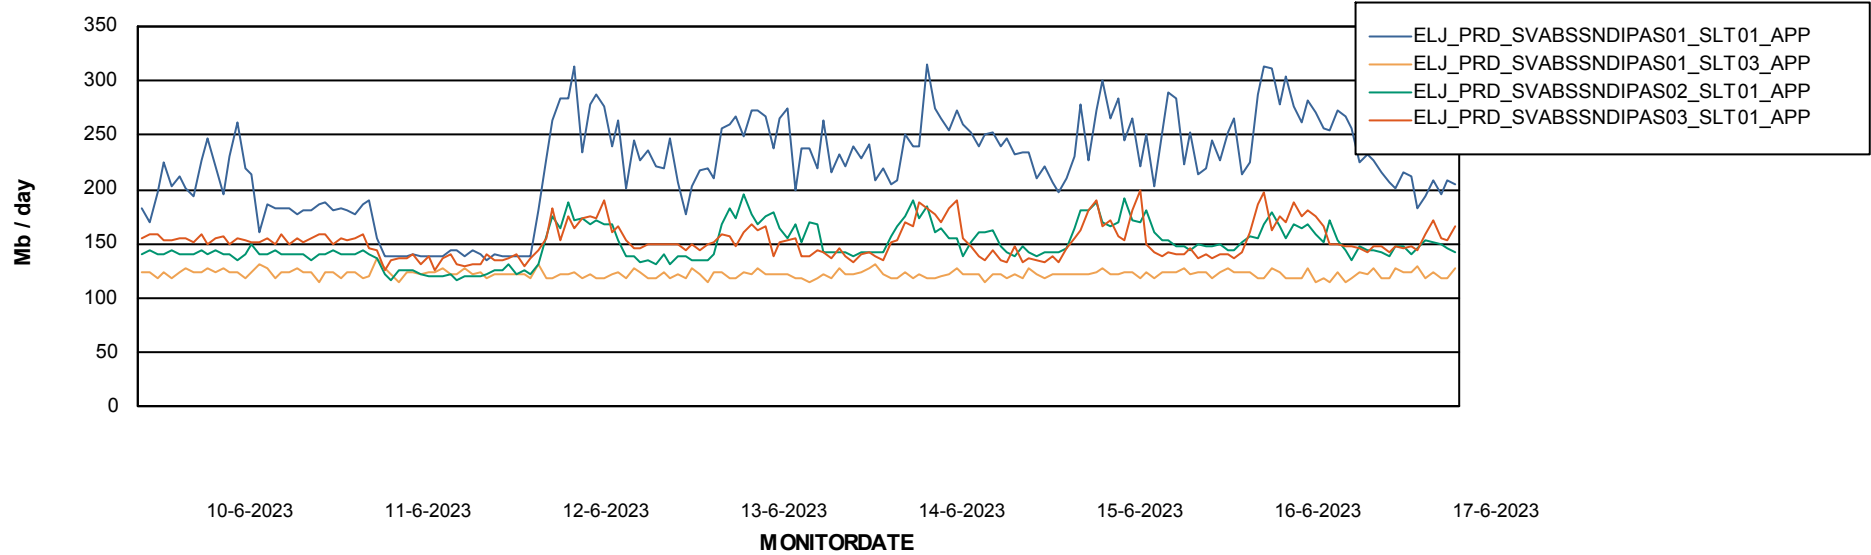

ABSSolute Application Server Services

Avg memory used per ABS Server Service