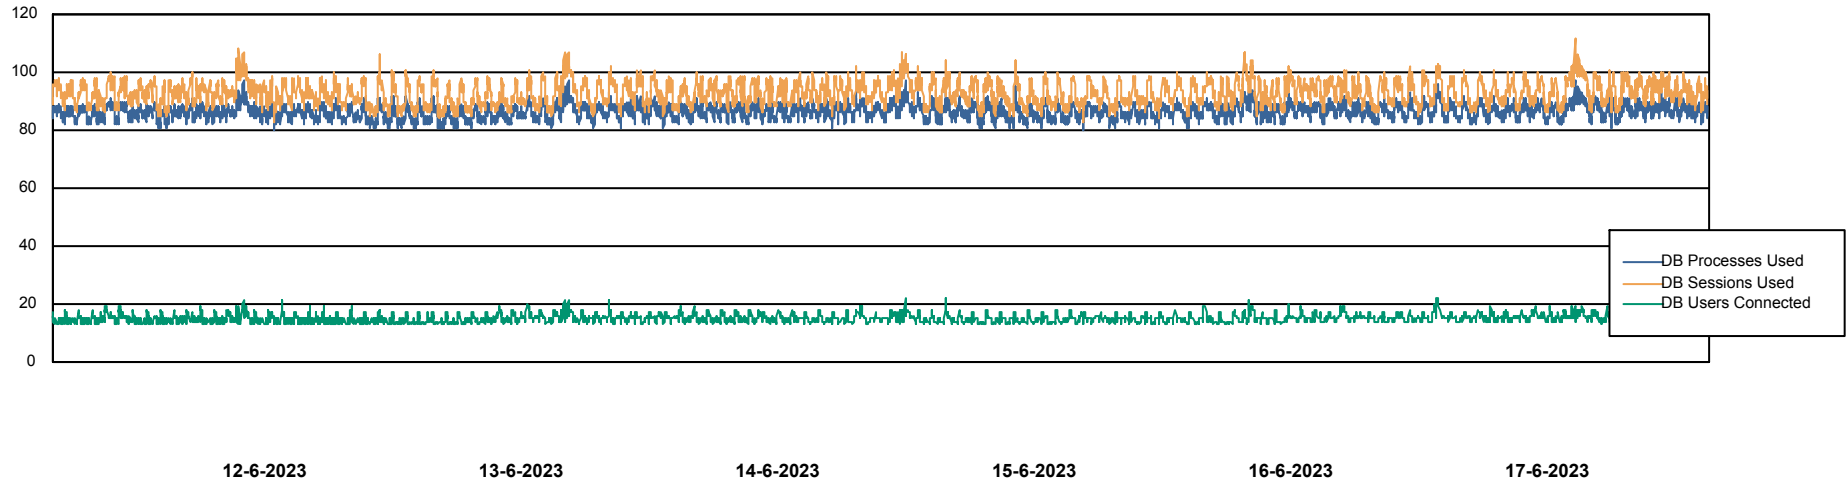

Database Performance ELJDB_BI