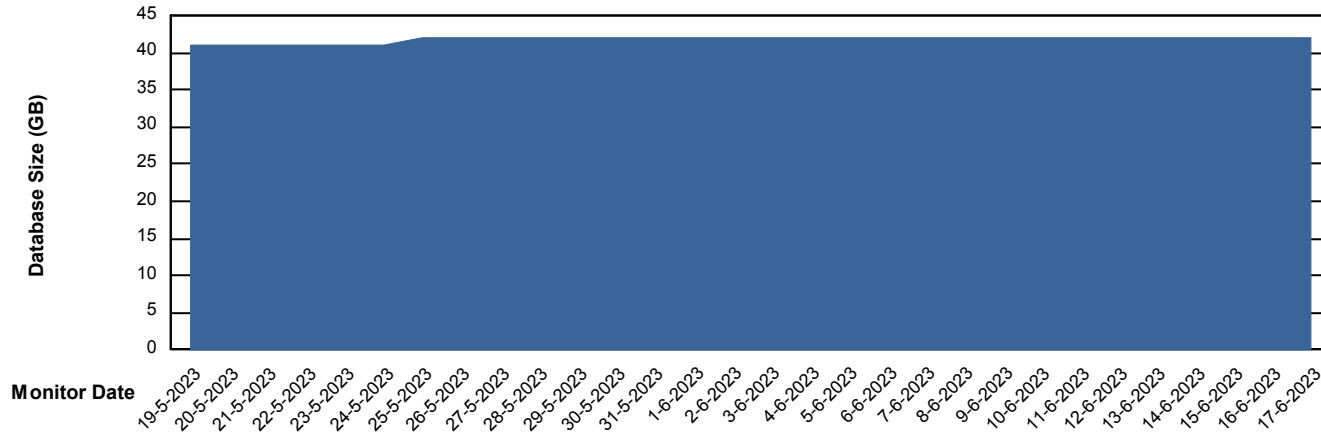

DATABASE SIZE ELJDB_BI

Database growth over last month