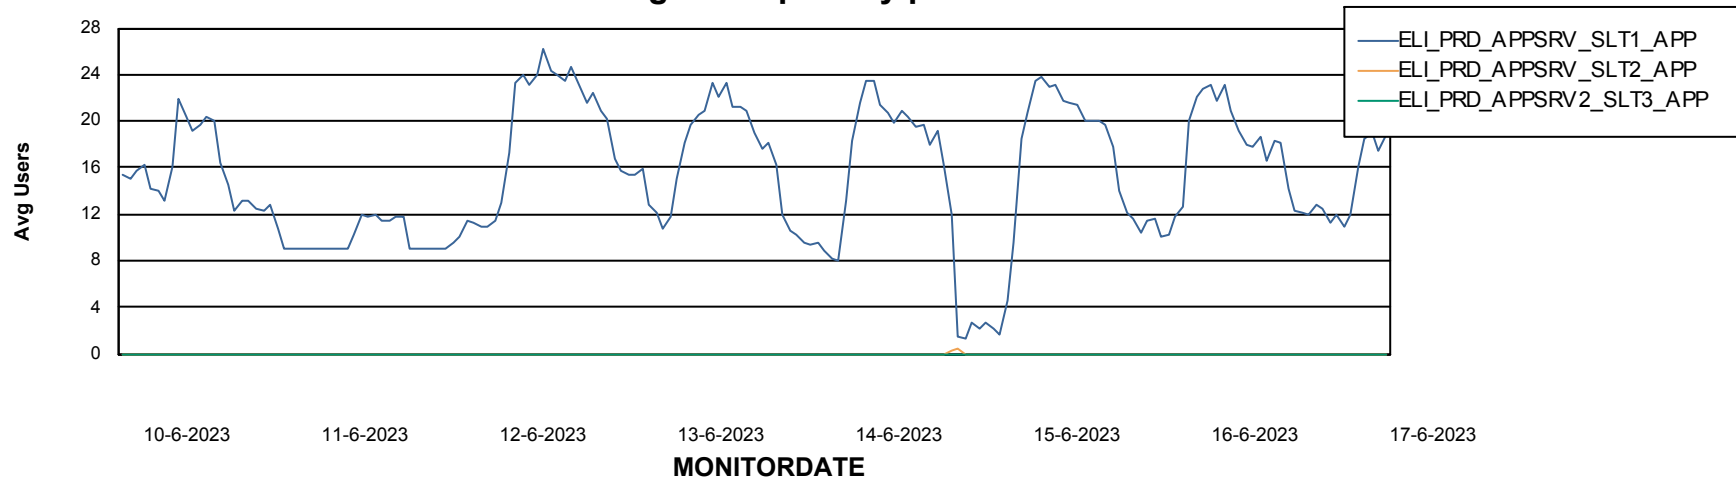

Avg users per day per ABS server