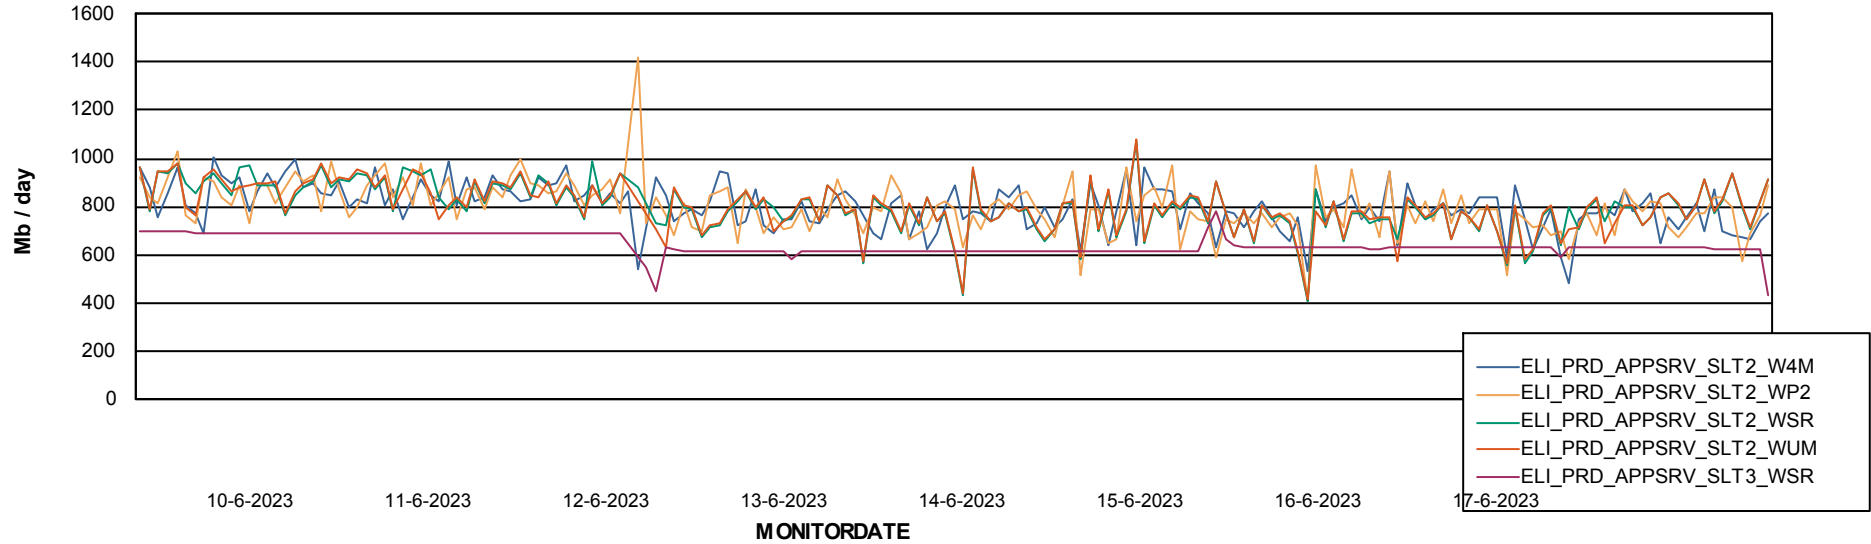

ABSolute Application Server Services

Avg memory used per ABS Web component