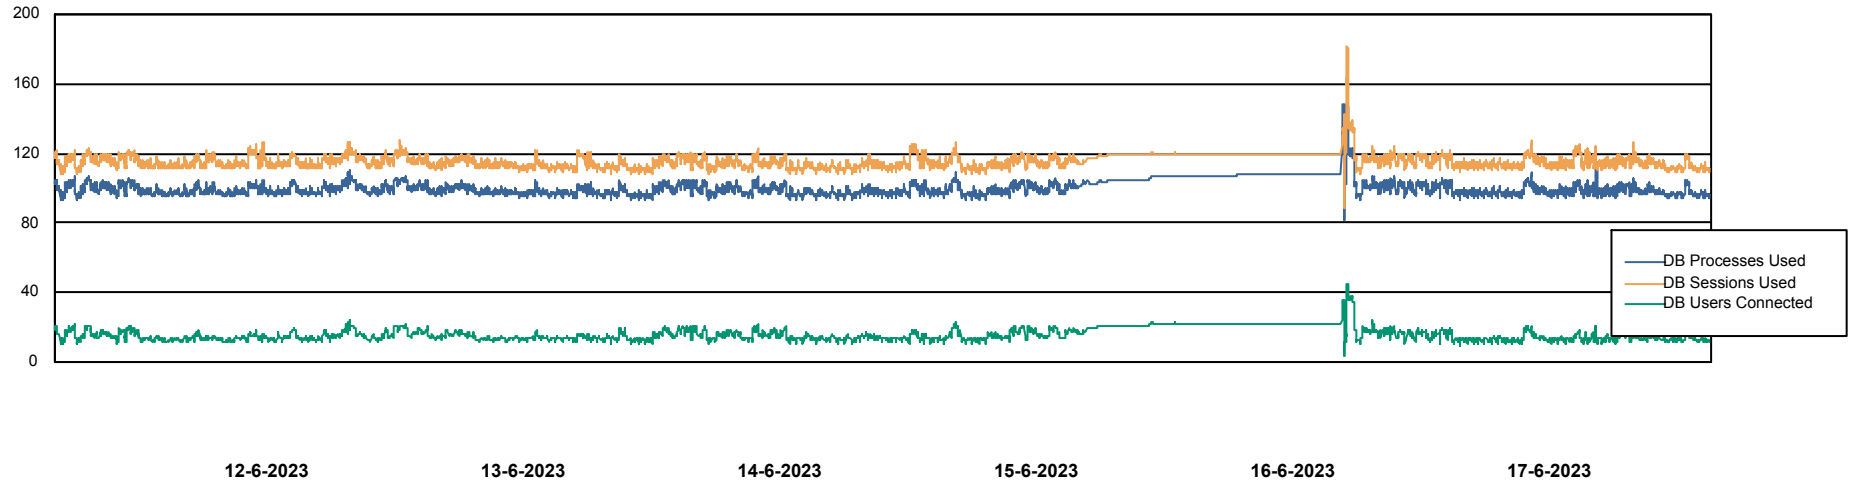

Database Performance ELIDB_BI