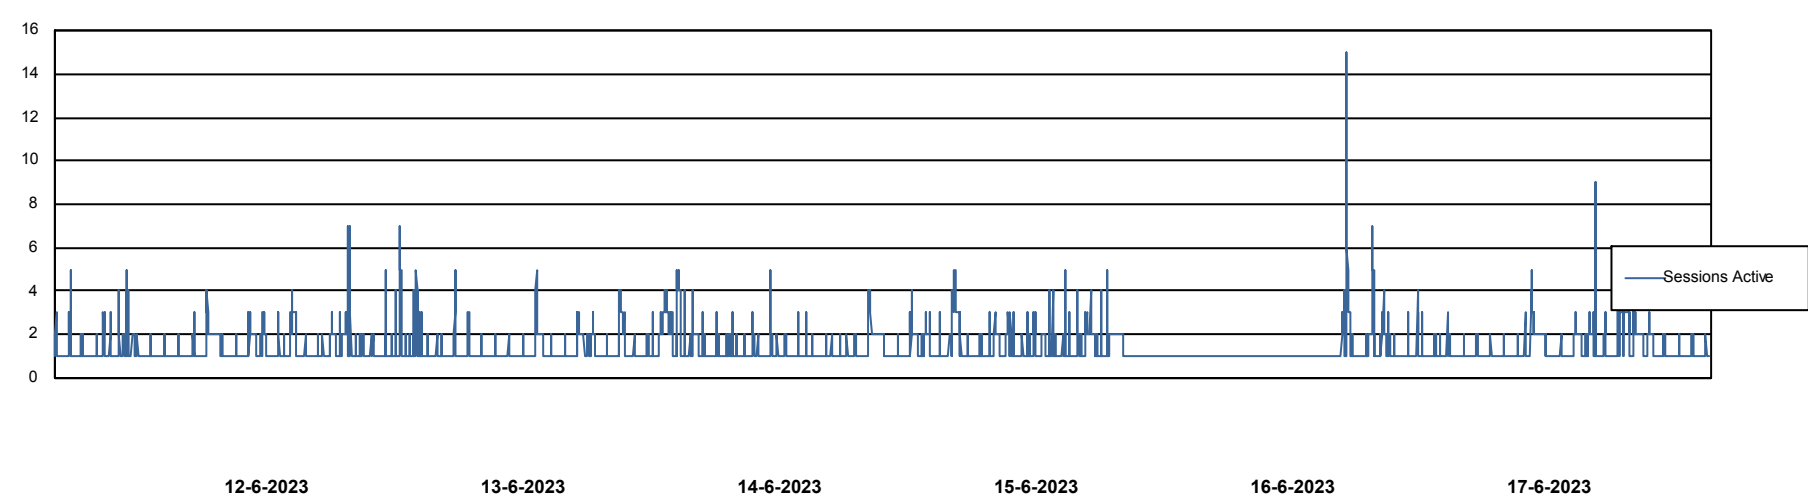

Database Performance ELIDB_BI