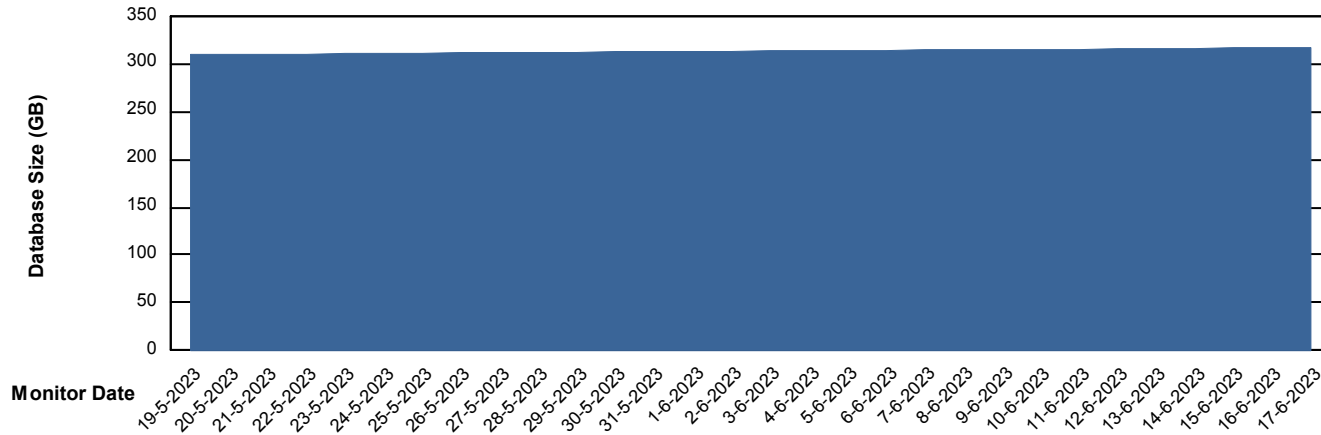

# Weekly SLA Customer Report

Customer ELI\_Production  
Database ID 62

DATABASE SIZE ELIDB\_BI

### Database growth over last month

DATABASE SIZE ELIDB\_Production

### Database growth over last month