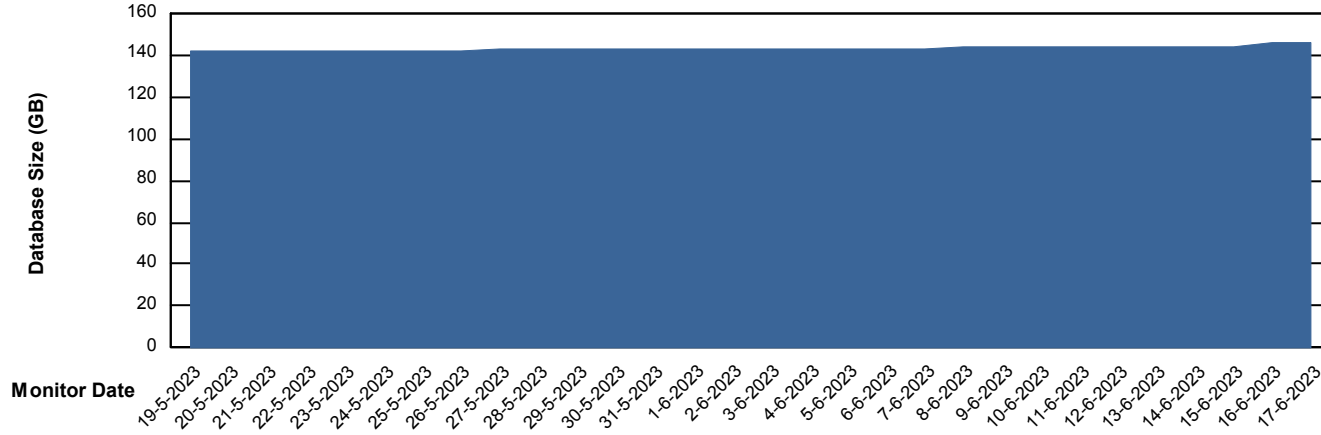

DATABASE SIZE ELIDB_BI

Database growth over last month