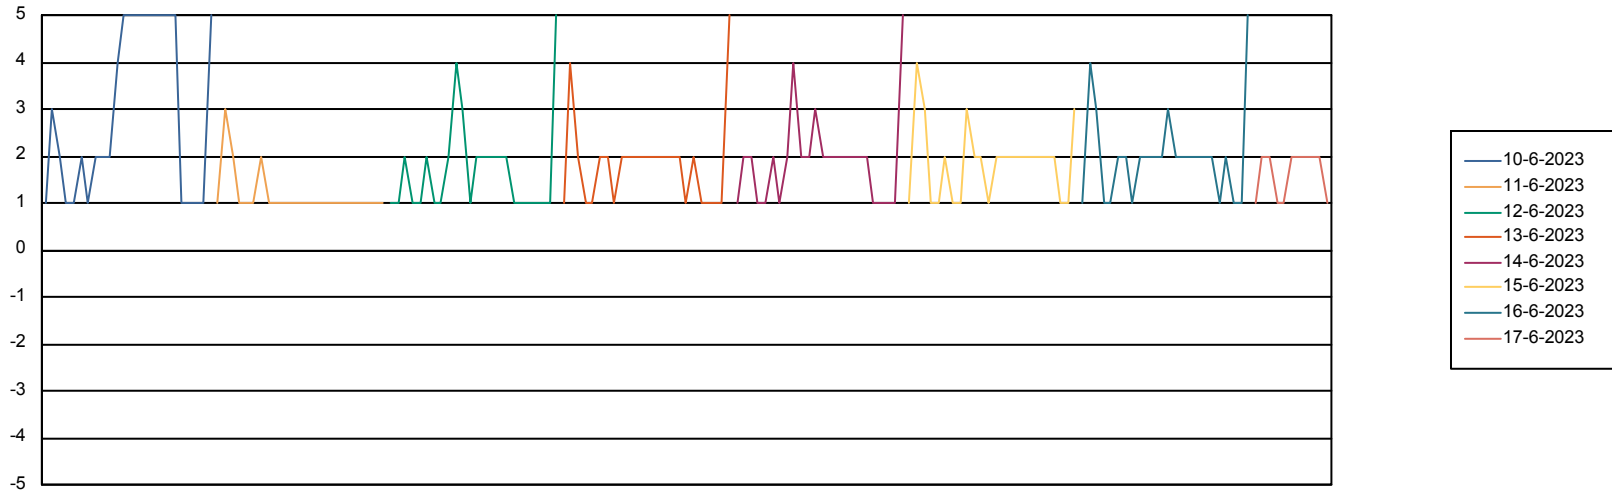

Standby Database Health ELI_Production

Recovery lag for last 7 days