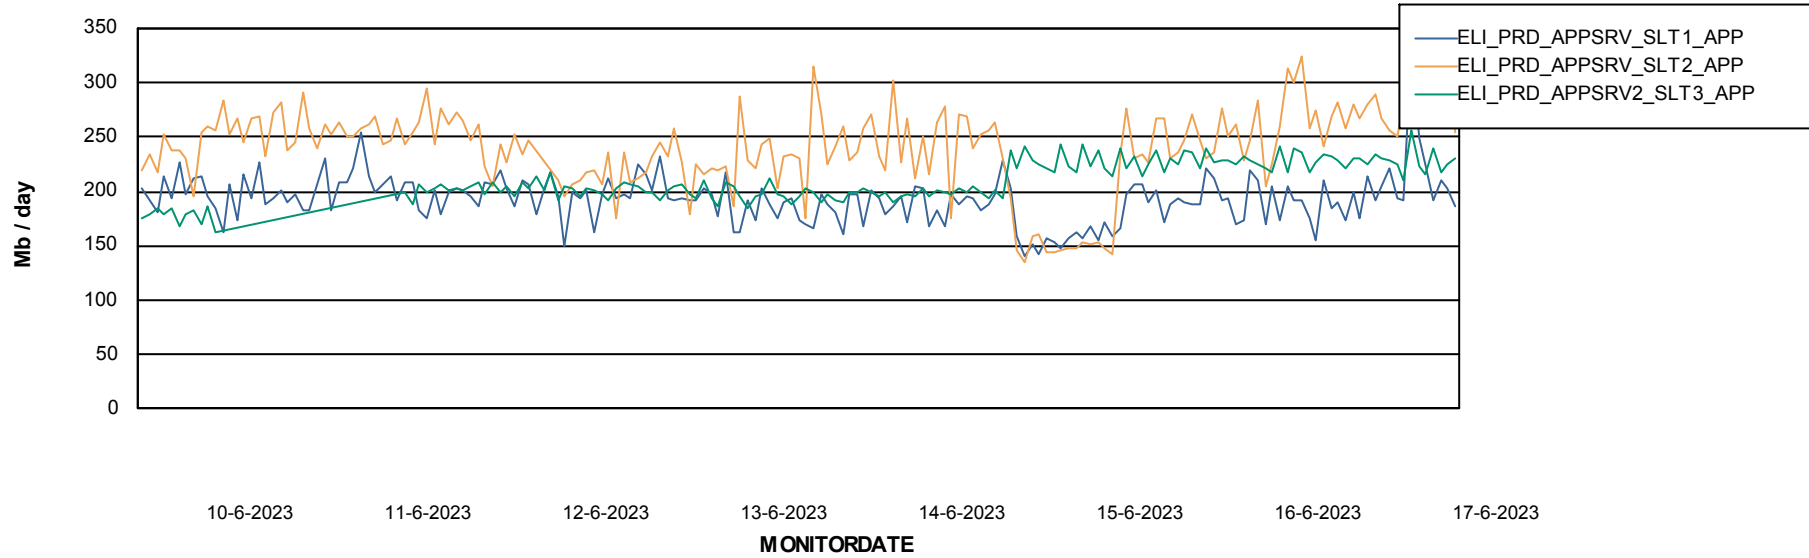

ABSSolute Application Server Services

Avg memory used per ABS Server Service