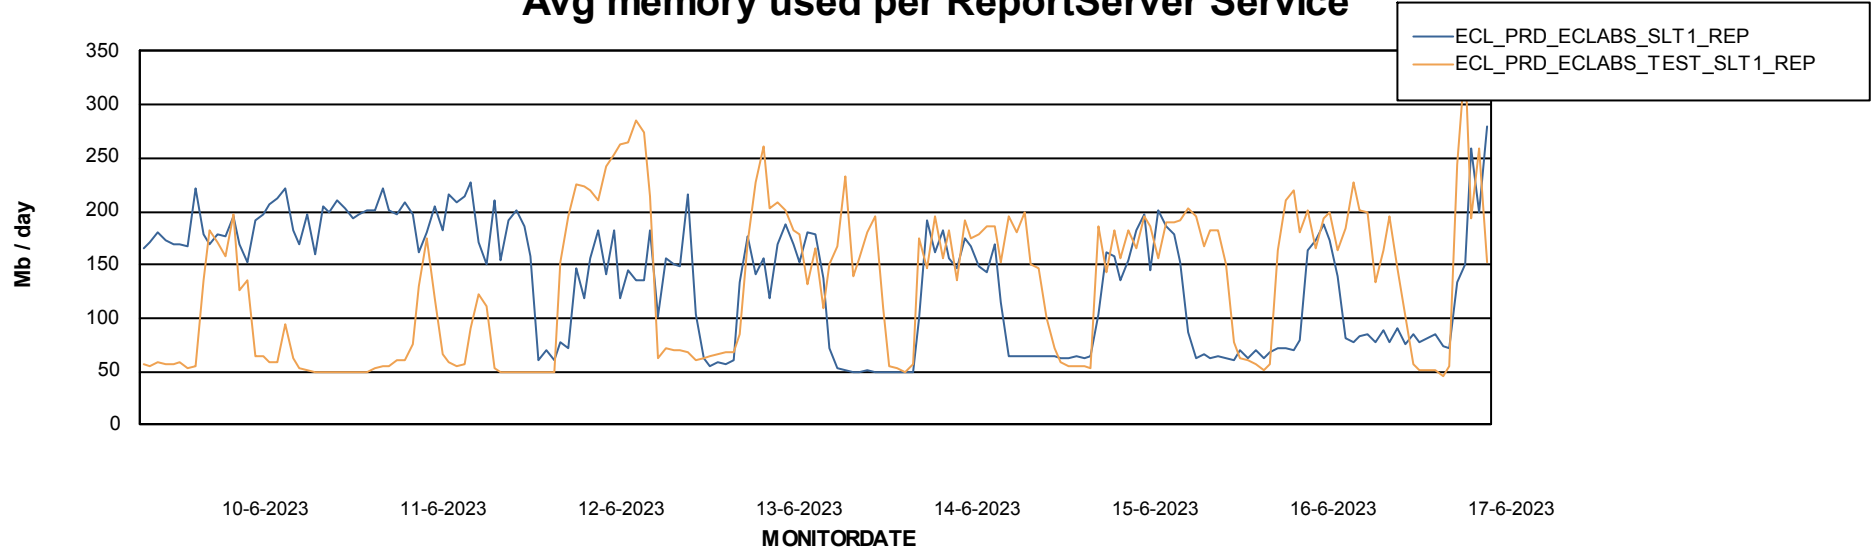

Avg memory used per ABS Server Service

Avg users per day per ABS server

Weekly SLA Customer Report

Customer ECL_Production
Database ID 156

ABSSolute Application ReportServer Services

Avg memory used per ReportServer Service

Weekly SLA Customer Report

Customer ECL_Production
Database ID 156

ABSSolute Web Component Services

Avg memory used per ABS Web component

Weekly SLA Customer Report

Customer ECL_Production
Database ID 156

Disaster per ABS component