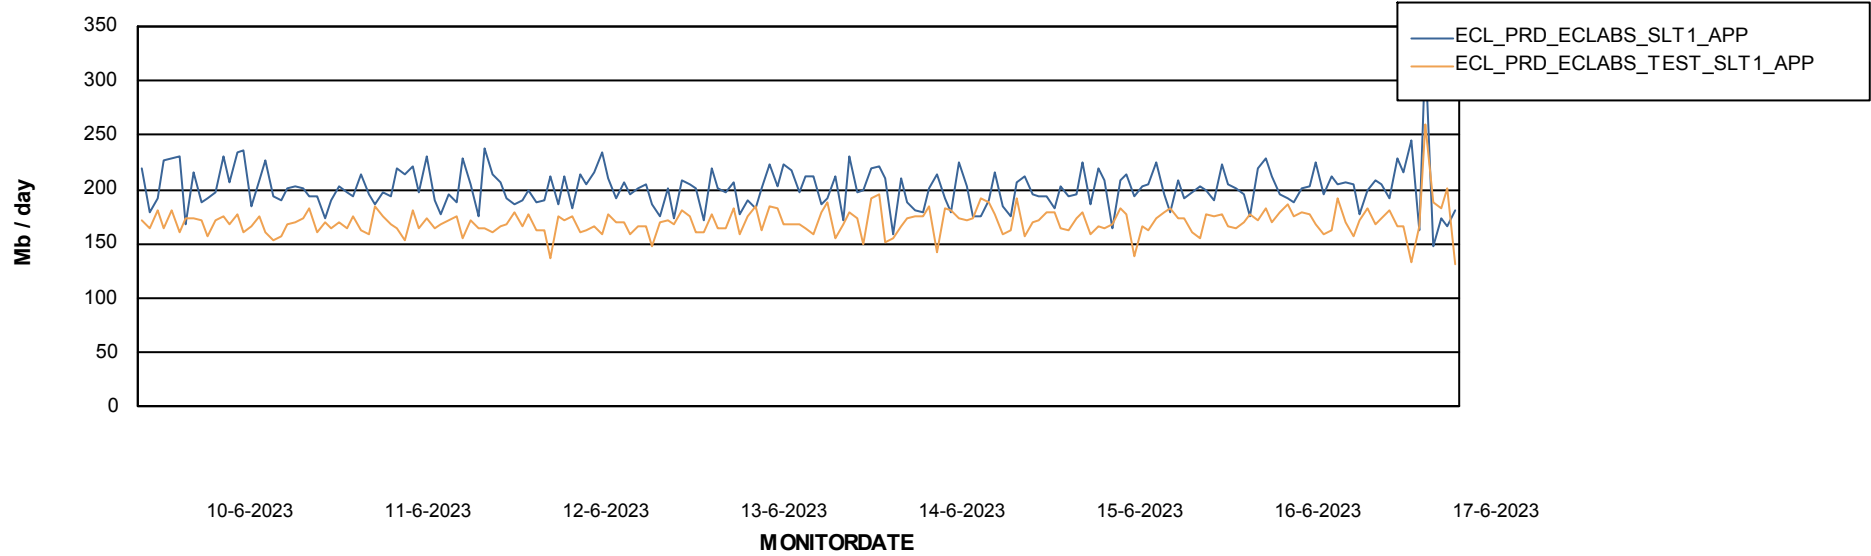

Weekly SLA Customer Report

Customer ECL_Production
Database ID 156

Standby Database Health ECL_Production

Recovery lag for last 7 days

Weekly SLA Customer Report

Customer ECL_Production
Database ID 156

ABSSolute Application Server Services

Avg memory used per ABS Server Service

Avg users per day per ABS server

Weekly SLA Customer Report

Customer ECL_Production
Database ID 156

ABSSolute Application ReportServer Services

Avg memory used per ReportServer Service