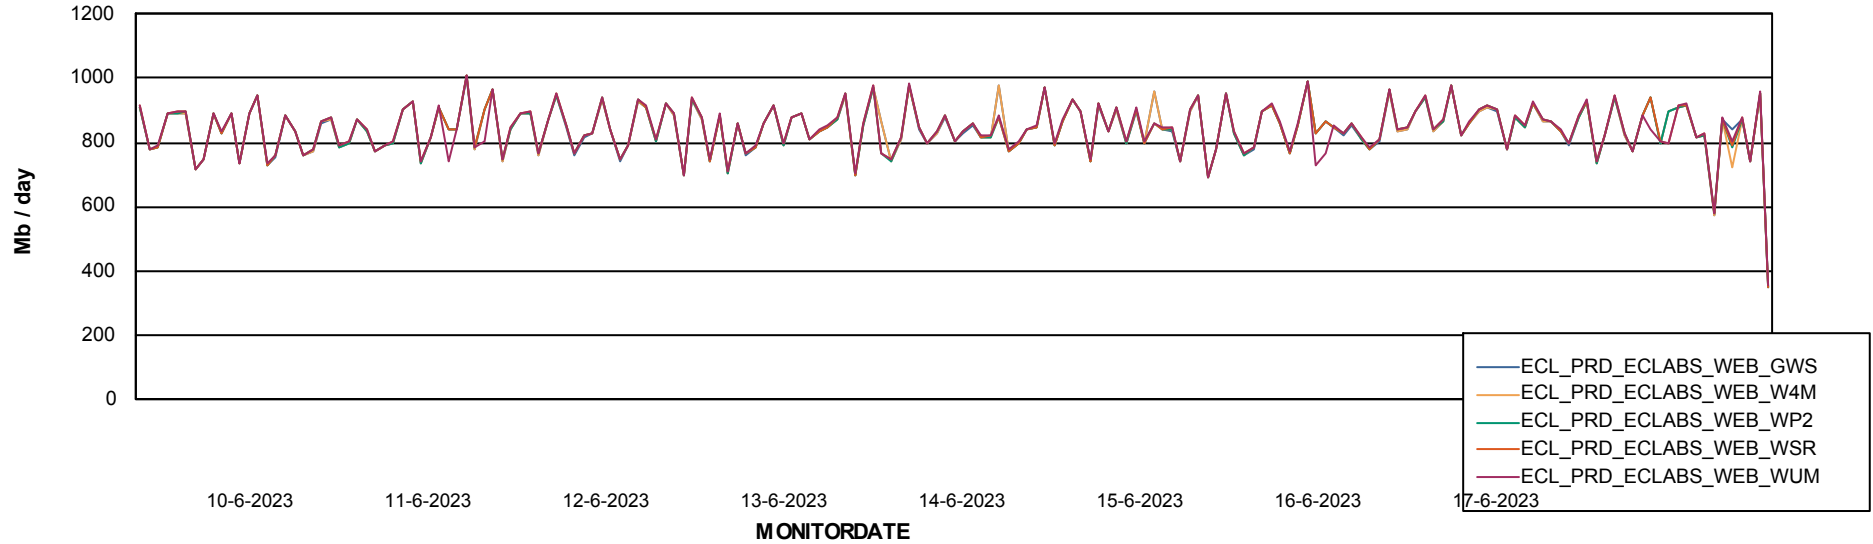

ABSSolute Web Component Services

Avg memory used per ABS Web component