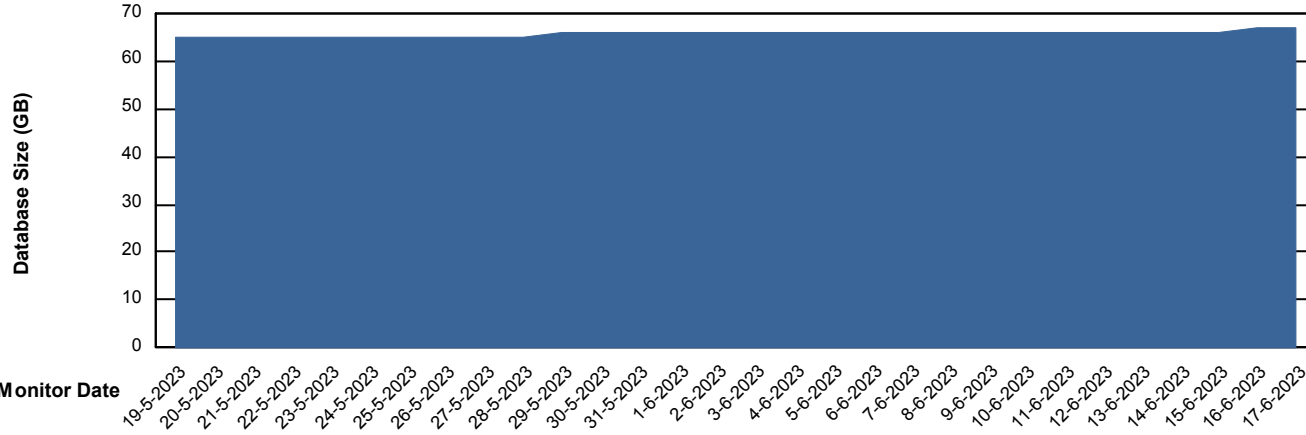

DB Processes Max 1,000

Weekly SLA Customer Report

Customer ECL_Production
 Database ID 156

DATABASE SIZE ECL_PRD_ECLABS_DB_Production

Database growth over last month

Database Tablespace ECL_PRD_ECLABS_DB_Production