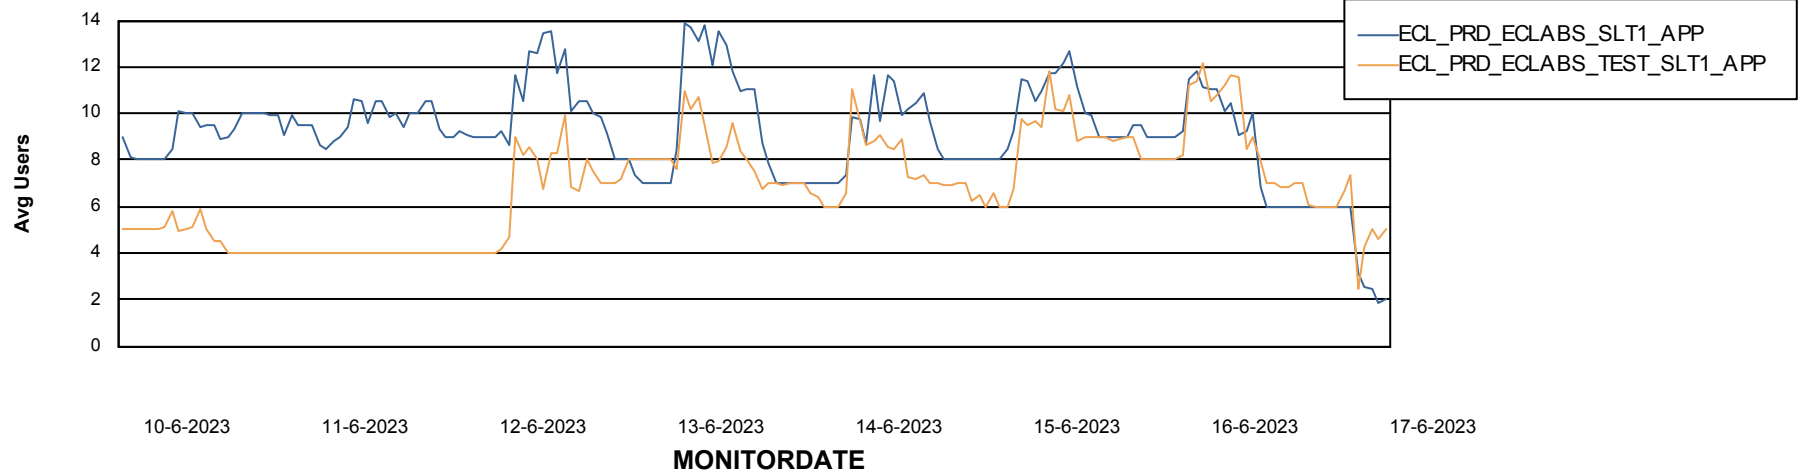

Avg users per day per ABS server