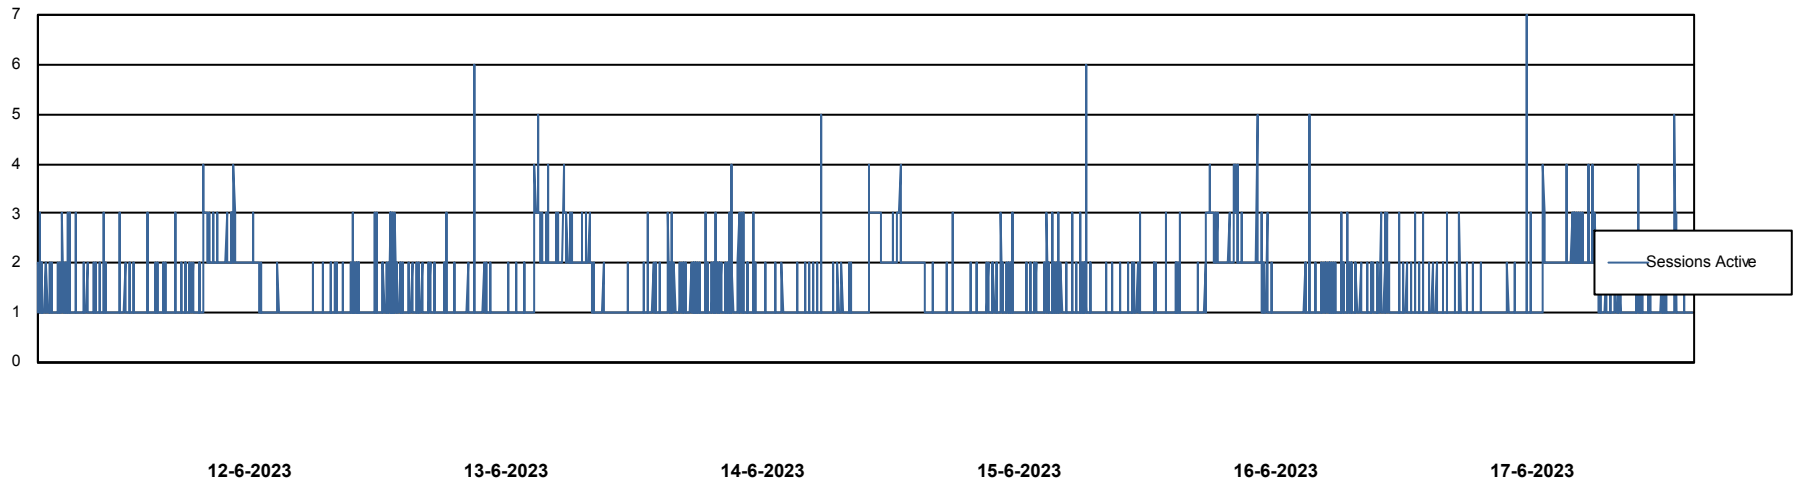

Weekly SLA Customer Report

Customer ECL_Production
Database ID 156

Harddisk Usage ECL_PRD_ECLABS-WEB

	Free disk space on C: (%)	Total disk space on C: (Gb)	Used disk space on C: (Gb)
17-6-2023	64	99	36
16-6-2023	63	99	36
15-6-2023	63	99	36
14-6-2023	64	99	36
13-6-2023	64	99	36
12-6-2023	64	99	36
11-6-2023	64	99	36

Weekly SLA Customer Report

Customer ECL_Production
Database ID 156

Database Performance ECL_PRD_ECLABS_DB_Production

Weekly SLA Customer Report

Customer ECL_Production
Database ID 156

Database Performance ECL_TEST_ECLABS-TEST_DB_STB (ECL_Standby DB)