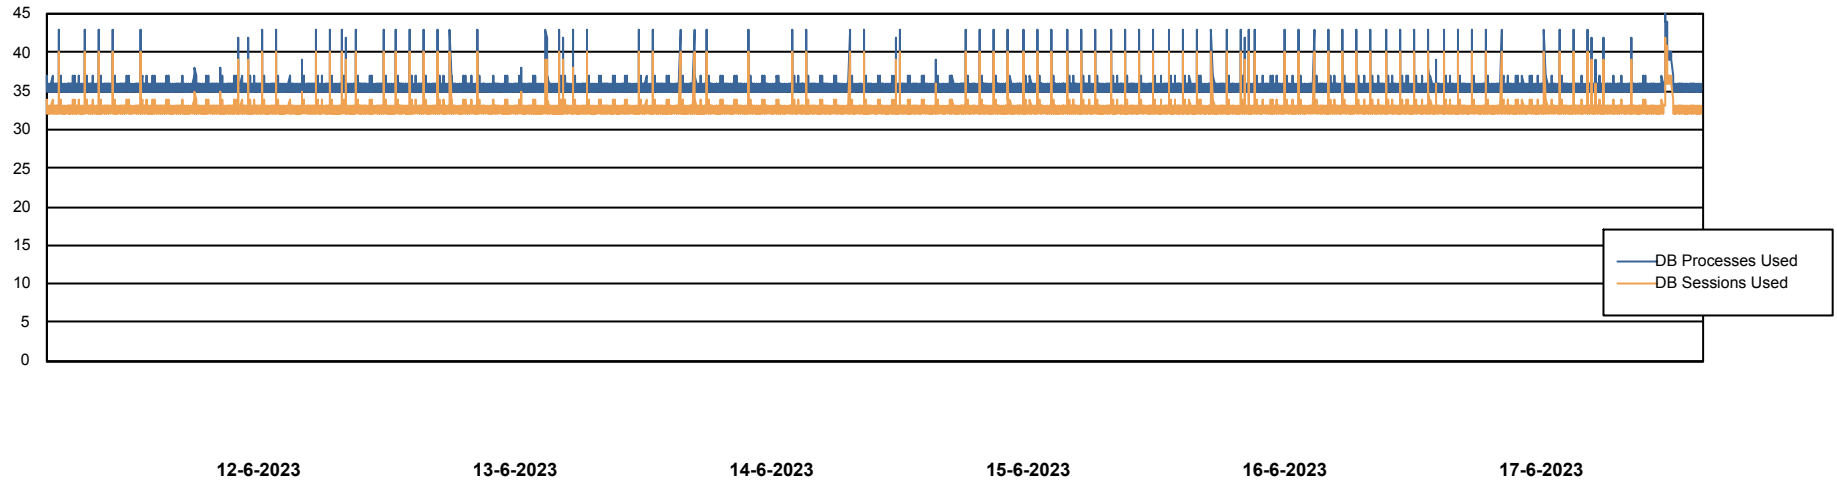

Database Performance ECL_TEST_ECLABS-TEST_DB_STB (ECL_Standby DB)

DB Processes Max 1,000