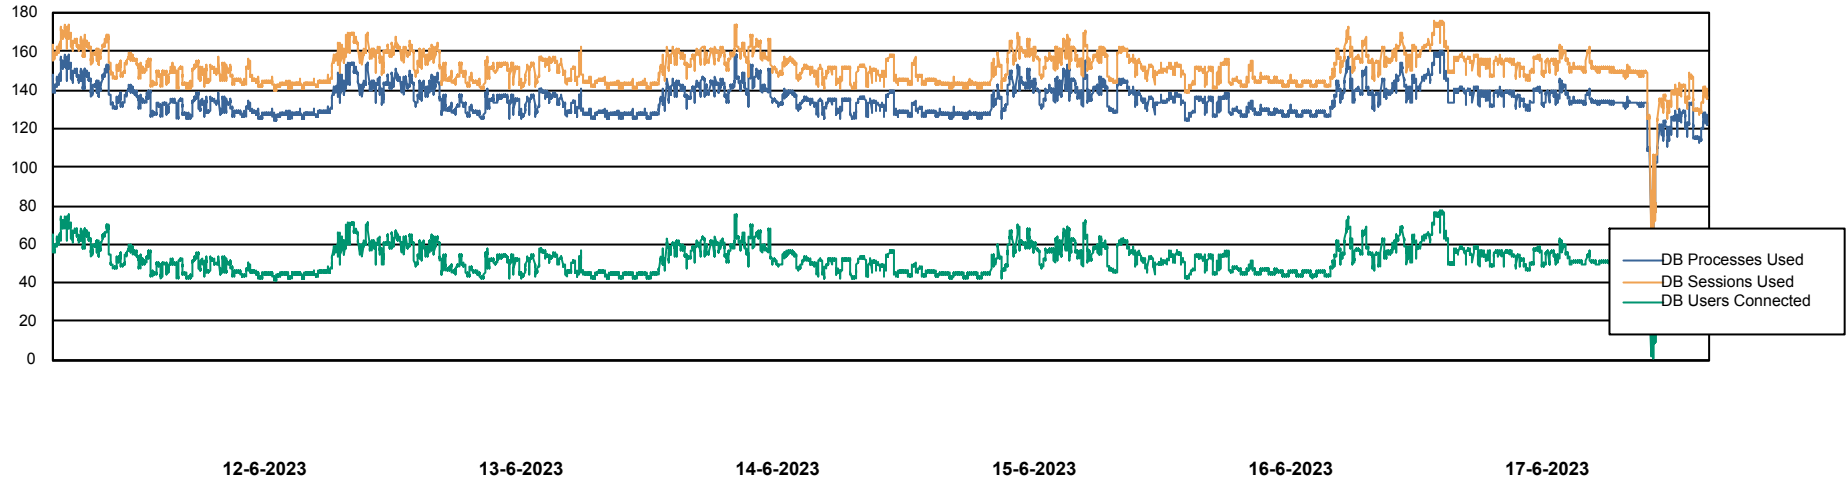

Weekly SLA Customer Report

Customer ECL_Production
Database ID 156

Harddisk Usage ECL_PRD_ECLABS-WEB

	Free disk space on C: (%)	Total disk space on C: (Gb)	Used disk space on C: (Gb)
17-6-2023	64	99	36
16-6-2023	63	99	36
15-6-2023	63	99	36
14-6-2023	64	99	36
13-6-2023	64	99	36
12-6-2023	64	99	36
11-6-2023	64	99	36

Weekly SLA Customer Report

Customer ECL_Production
Database ID 156

Database Performance ECL_PRD_ECLABS_DB_Production

Weekly SLA Customer Report

Customer ECL_Production
Database ID 156

Database Performance ECL_TEST_ECLABS-TEST_DB_STB (ECL_Standby DB)