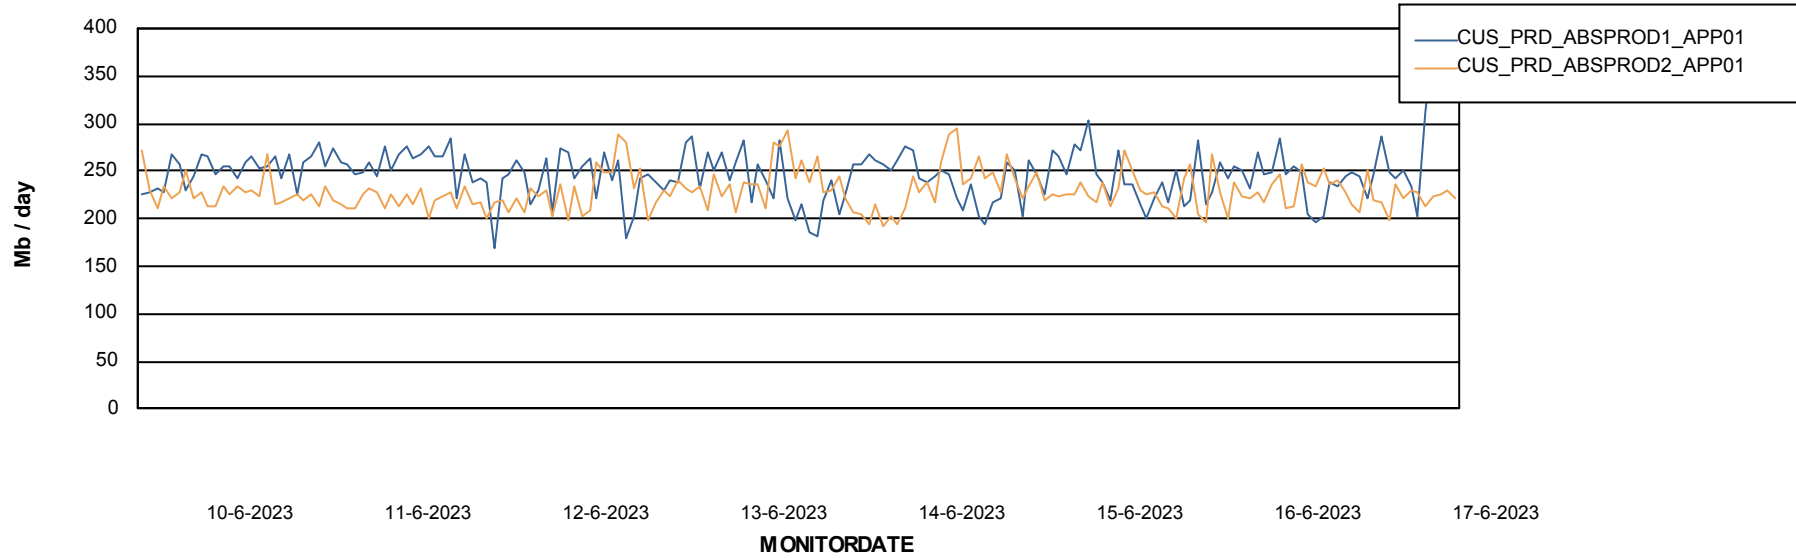

Standby Database Health CUS_Production (24/7)

Recovery lag for last 7 days

Weekly SLA Customer Report

Customer CUS_Production (24/7)
Database ID 131

ABSSolute Application Server Services

Avg memory used per ABS Server Service