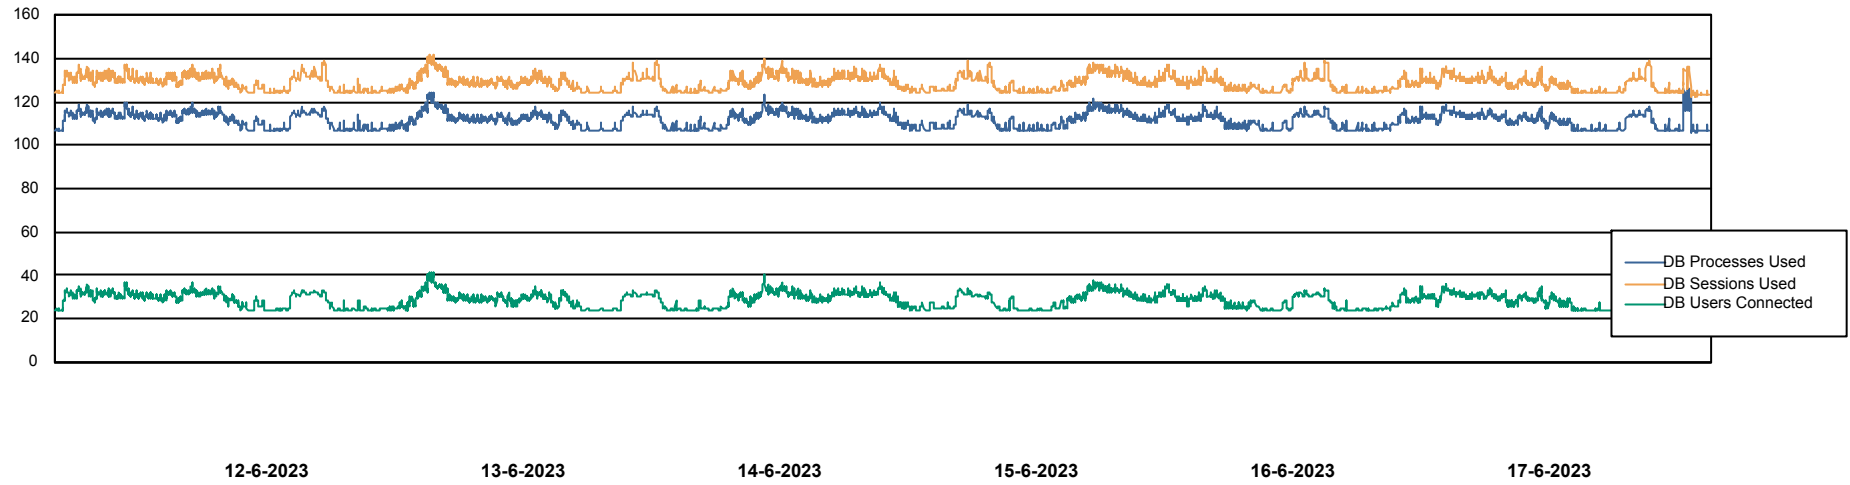

Weekly SLA Customer Report

Customer CUS_Production (24/7)
Database ID 131

Harddisk Usage CUS_PRD_ABSWEBPROD

	Free disk space on C: (%)	Total disk space on C: (Gb)	Used disk space on C: (Gb)
17-6-2023	90	199	20
16-6-2023	90	199	20
15-6-2023	90	199	20
14-6-2023	90	199	20
13-6-2023	90	199	20
12-6-2023	90	199	20
11-6-2023	90	199	20

Weekly SLA Customer Report

Customer CUS_Production (24/7)
Database ID 131

Database Performance CUS_ProdDB_Primary

Weekly SLA Customer Report

Customer CUS_Production (24/7)
Database ID 131

Database Performance CUS_ProdDB_Standby