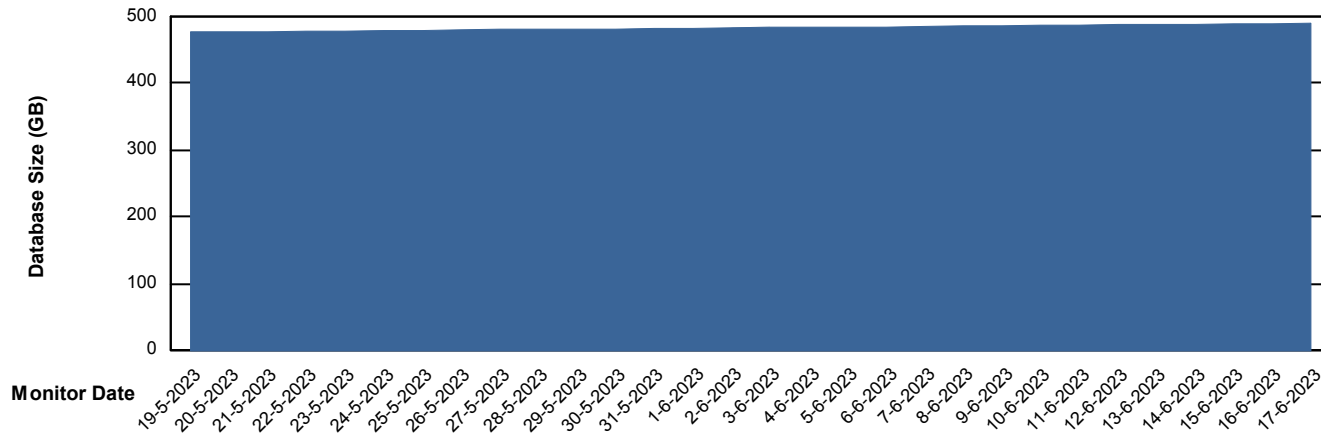

DATABASE SIZE CUS_ProdDB_Primary

Database growth over last month