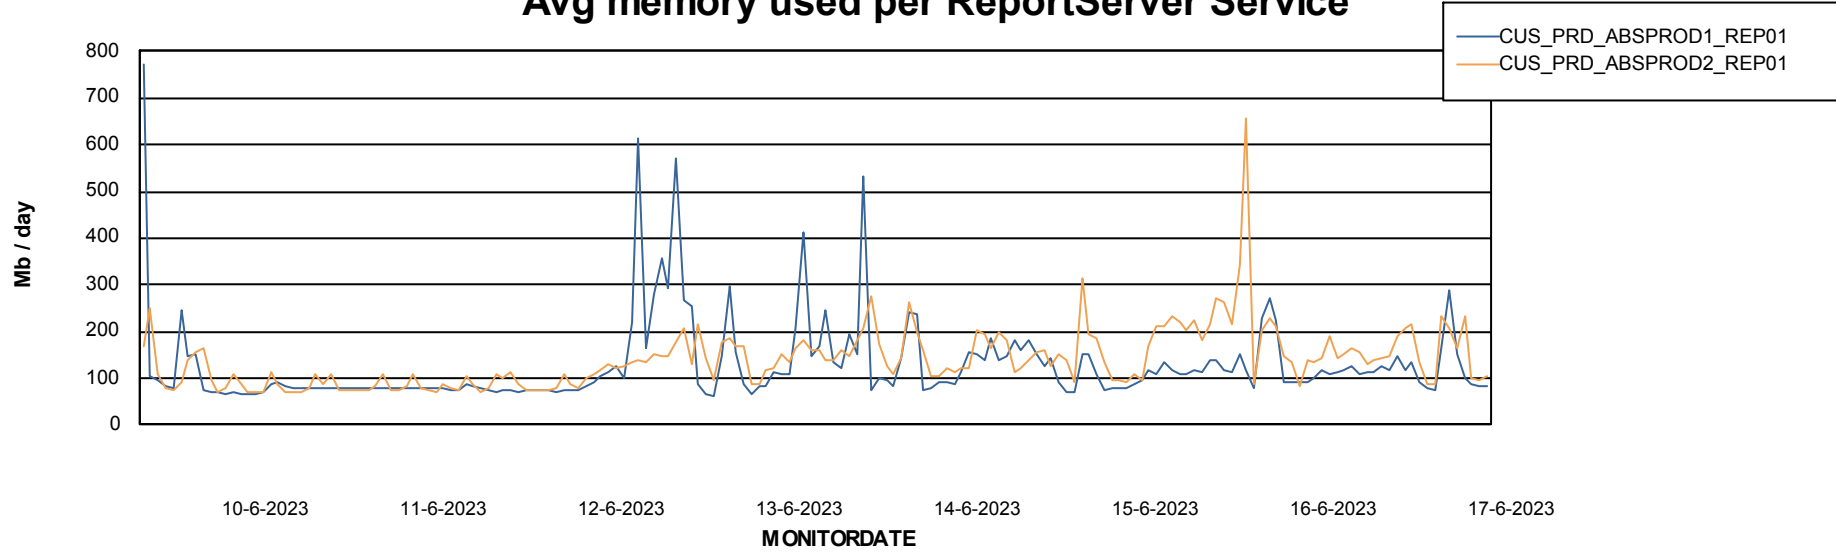

Avg users per day per ABS server

Weekly SLA Customer Report

Customer CUS_Production (24/7)
Database ID 131

ABSSolute Application ReportServer Services

Avg memory used per ReportServer Service

Weekly SLA Customer Report