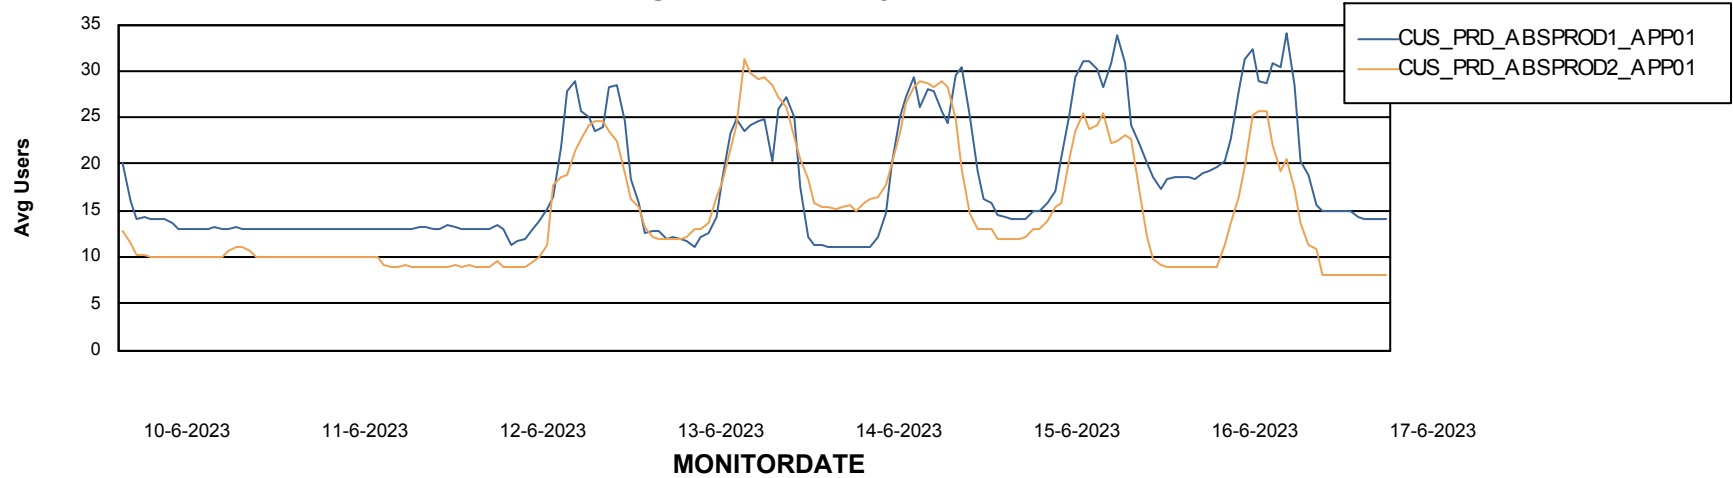

Avg users per day per ABS server