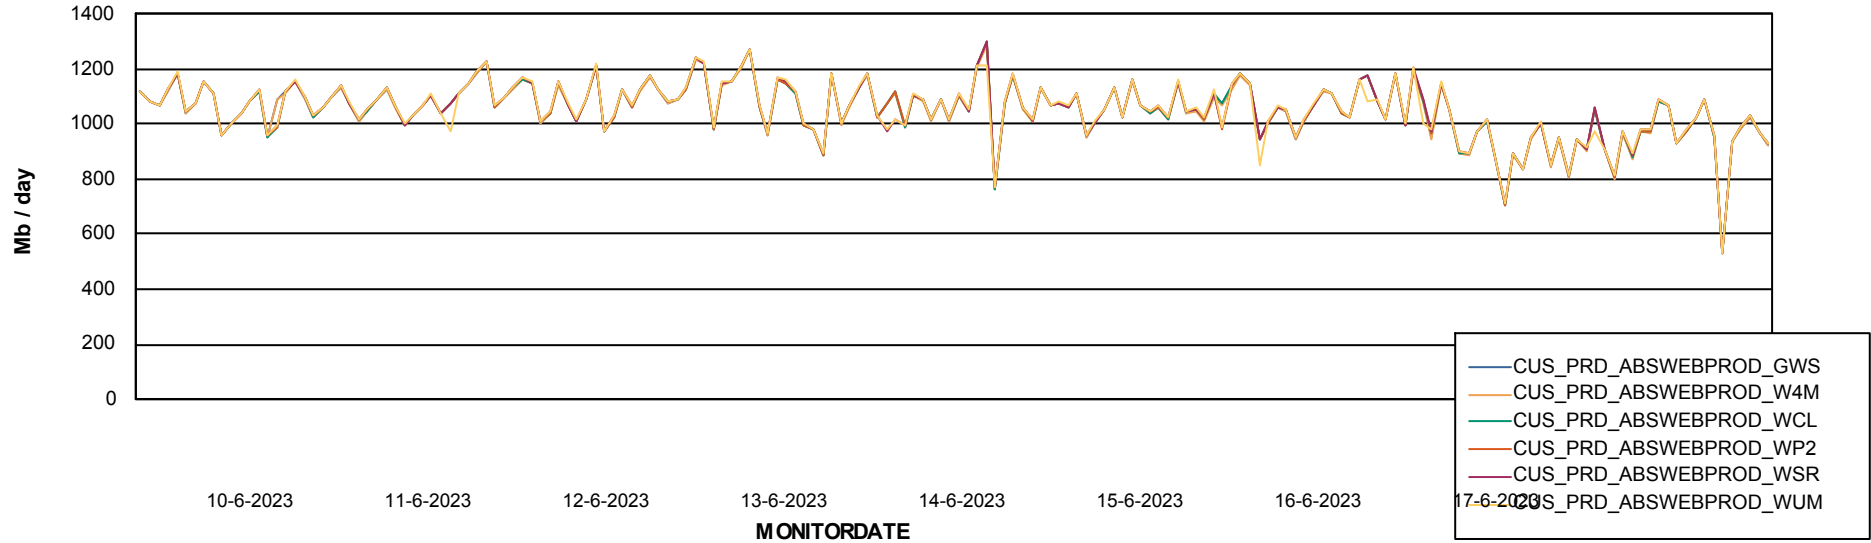

ABSSolute Web Component Services

Avg memory used per ABS Web component