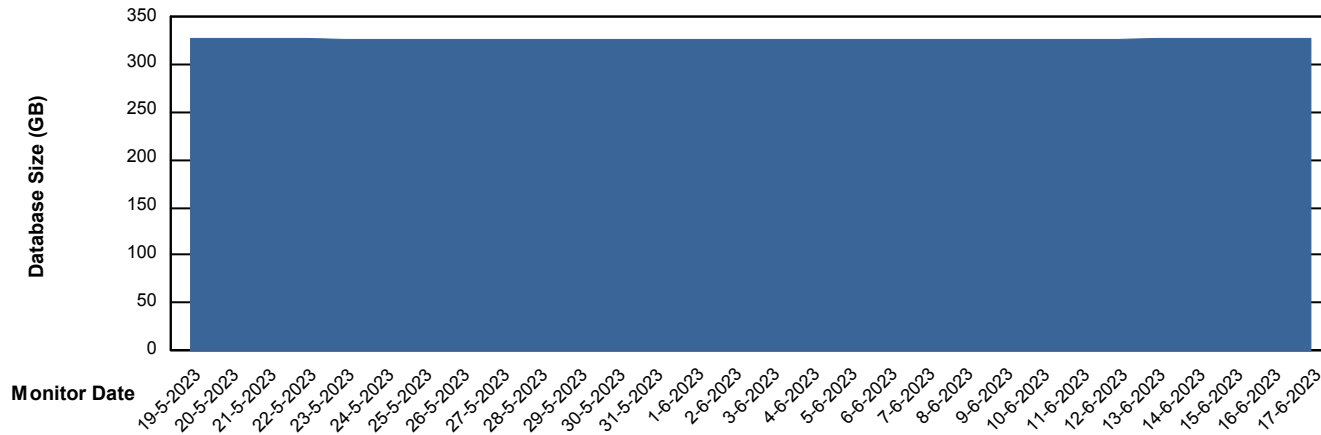

DATABASE SIZE CLODB_PRD_CLO-ORA01

Database growth over last month