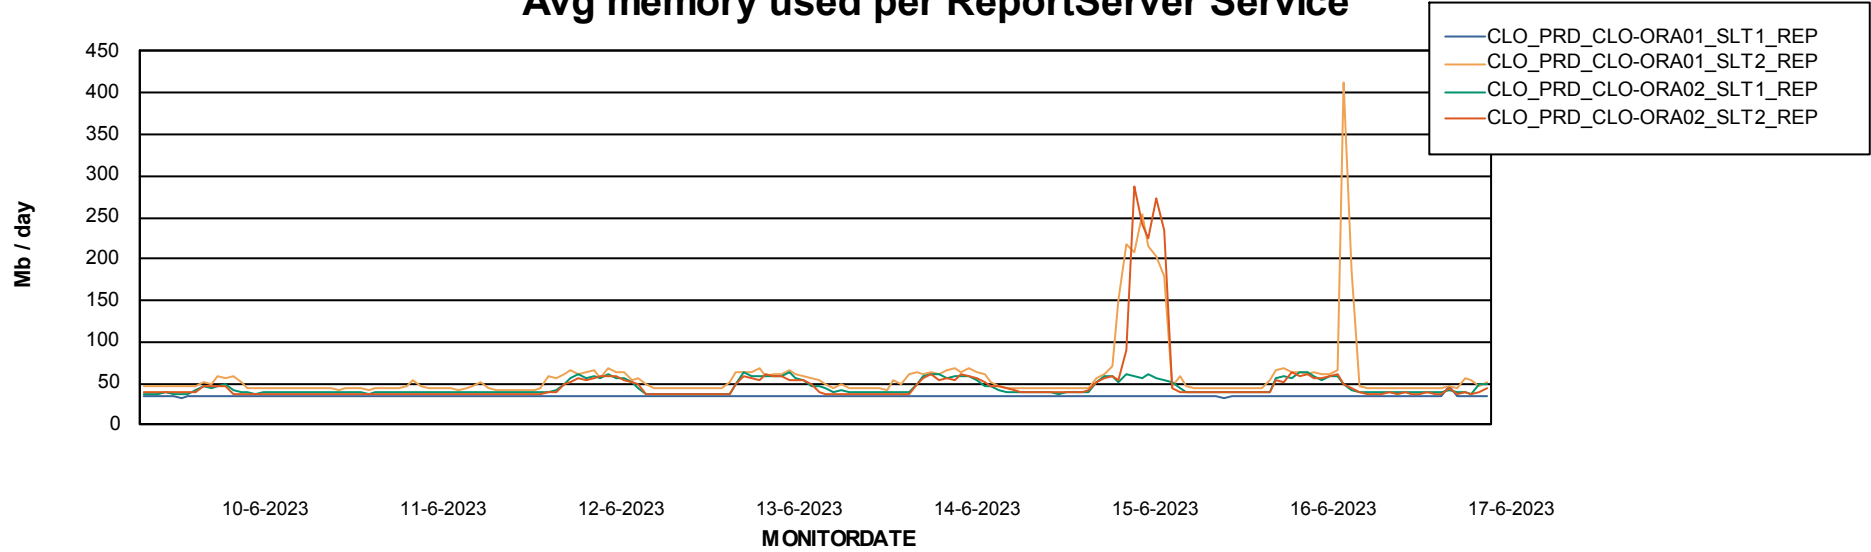

Avg users per day per ABS server

Weekly SLA Customer Report

Customer CLO Production
Database ID 38

ABSSolute Application ReportServer Services

Avg memory used per ReportServer Service

Weekly SLA Customer Report