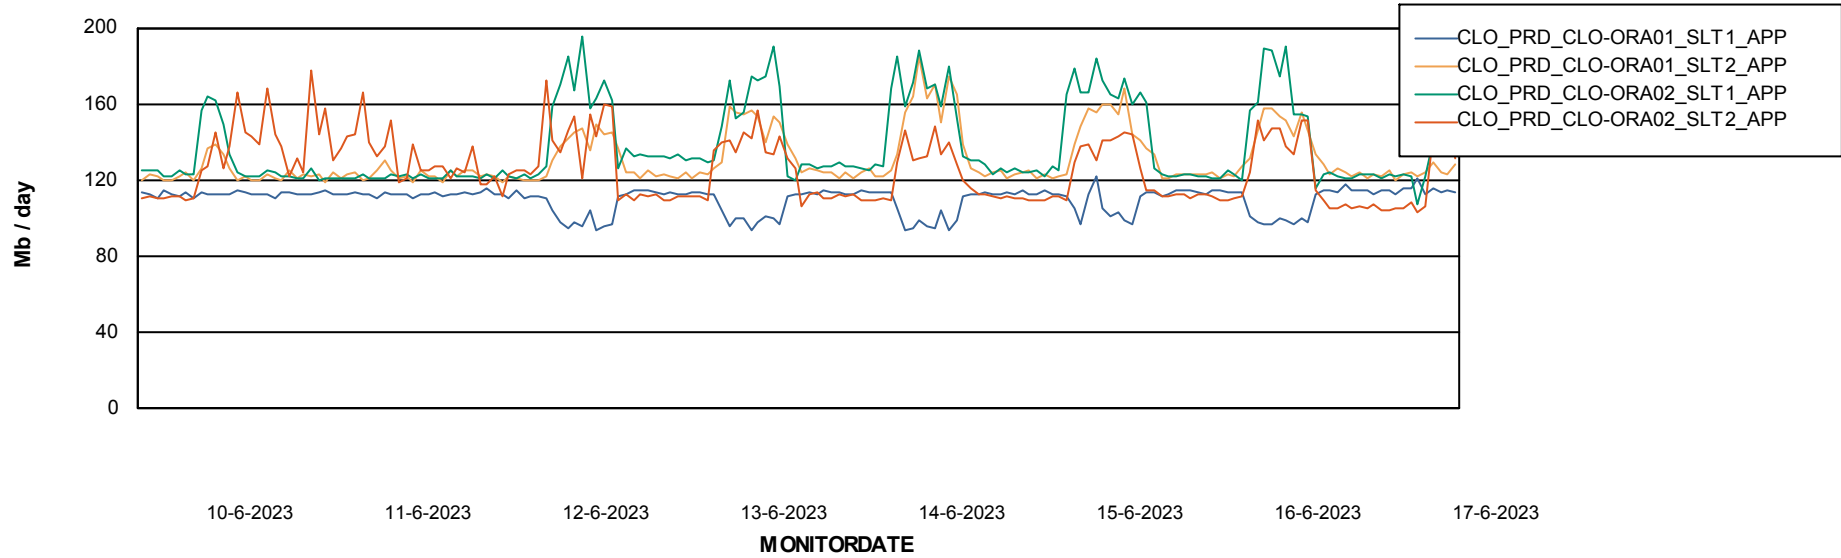

Standby Database Health CLO Production

Recovery lag for last 7 days

Weekly SLA Customer Report

Customer CLO Production
Database ID 38

ABSSolute Application Server Services

Avg memory used per ABS Server Service