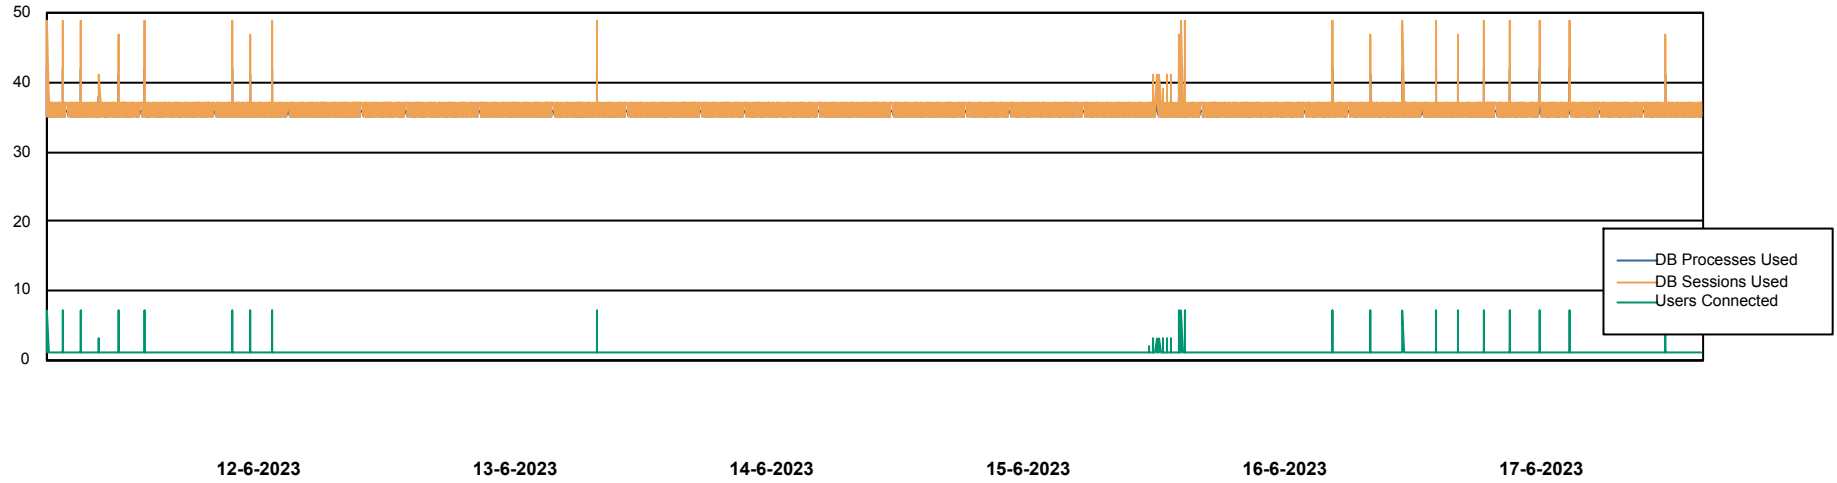

Weekly SLA Customer Report

Customer CIW Production
Database ID 45

Database Performance CIWDB_Production

Weekly SLA Customer Report

Customer CIW Production
Database ID 45

Database Performance CIWDB_Standby

Weekly SLA Customer Report

Customer CIW Production
 Database ID 45

DATABASE SIZE CIWDB_Production

Database growth over last month

Database Tablespace CIWDB_Production

Date	Tablespace Name	Filesize (Gb)	Usedsize (Gb)	Percentage free
17-6-2023	ABSDATA	58	49	16
	INDX	12	7	42
16-6-2023	ABSDATA	58	49	16
	INDX	12	7	42
15-6-2023	ABSDATA	58	49	16
	INDX	12	7	42
14-6-2023	ABSDATA	58	49	16
	INDX	12	7	42
13-6-2023	ABSDATA	58	49	16
	INDX	12	7	42
12-6-2023	ABSDATA	58	49	16
	INDX	12	7	42
11-6-2023	ABSDATA	58	49	16
	INDX	12	7	42