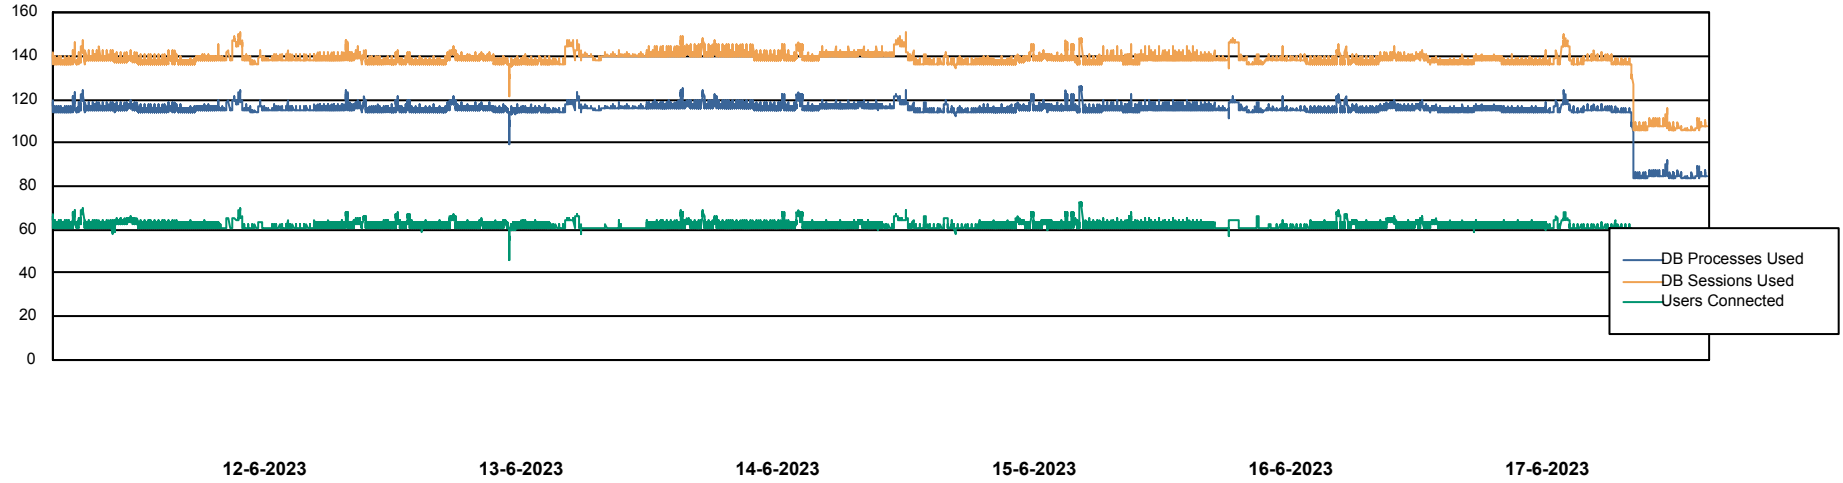

Harddisk Usage CIW_PRD_ORACLE2

	Free disk space on c: (%)	Total disk space on c: (Gb)	Free disk space on d: (%)	Total disk space on d: (Gb)	Free disk space on e: (%)	Total disk space on e: (Gb)
17-6-2023	87	701	30	700	98	830
16-6-2023	87	701	30	700	98	830
15-6-2023	87	701	30	700	98	830
14-6-2023	87	701	31	700	98	830
13-6-2023	87	701	31	700	98	830
12-6-2023	87	701	31	700	98	830
11-6-2023	87	701	31	700	98	830

Weekly SLA Customer Report

Customer CIW Production
Database ID 45

Database Performance CIWDB_Production

Weekly SLA Customer Report

Customer CIW Production
Database ID 45

Database Performance CIWDB_Standby

Weekly SLA Customer Report