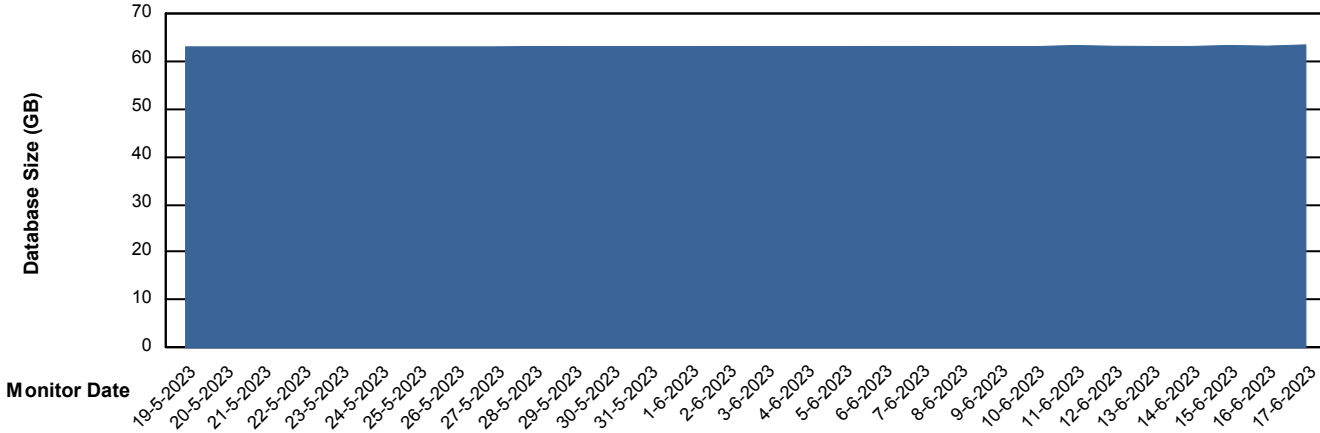

Weekly SLA Customer Report

Customer CIW Production
Database ID 45

Database Performance CIWDB_Production

Weekly SLA Customer Report

Customer CIW Production
Database ID 45

Database Performance CIWDB_Standby

Weekly SLA Customer Report

Customer CIW Production
 Database ID 45

DATABASE SIZE CIWDB_Production

Database growth over last month

Database Tablespace CIWDB_Production

Date	Tablespace Name	Filesize (Gb)	Usedsize (Gb)	Percentage free
17-6-2023	ABSDATA	58	49	16
	INDX	12	7	42
16-6-2023	ABSDATA	58	49	16
	INDX	12	7	42
15-6-2023	ABSDATA	58	49	16
	INDX	12	7	42
14-6-2023	ABSDATA	58	49	16
	INDX	12	7	42
13-6-2023	ABSDATA	58	49	16
	INDX	12	7	42
12-6-2023	ABSDATA	58	49	16
	INDX	12	7	42
11-6-2023	ABSDATA	58	49	16
	INDX	12	7	42