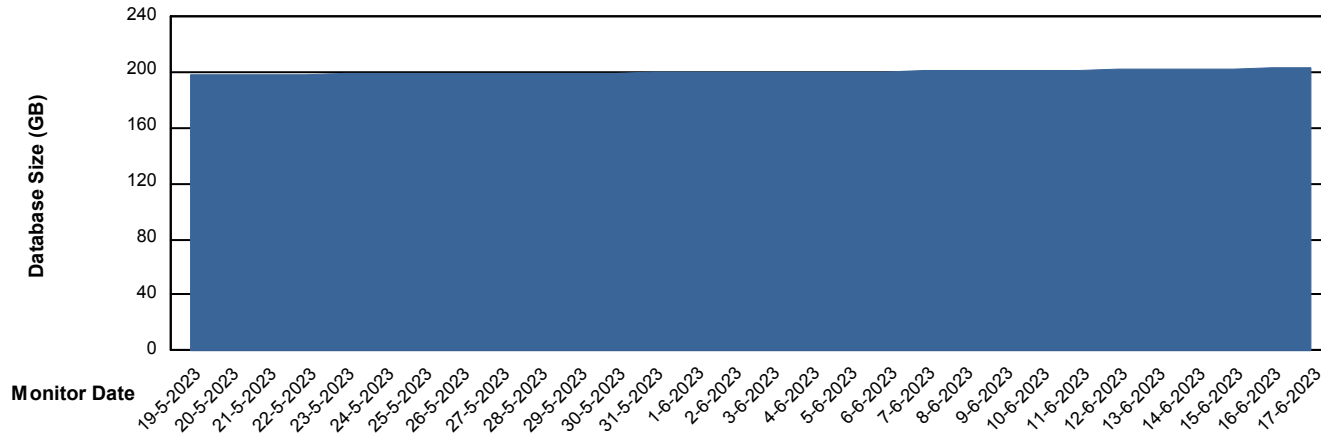

Customer BNL_Production
Database ID 83

Database Performance BNLDB_Standby

Weekly SLA Customer Report

Customer BNL_Production
Database ID 83

DATABASE SIZE BNL_EMCC

Database growth over last month

DATABASE SIZE BNLDB_Production_New

Database growth over last month

Weekly SLA Customer Report

Customer BNL_Production
 Database ID 83

Database Tablespace BNLDB_Production_New

Date	Tablespace Name	Filesize (Gb)	Usedsize (Gb)	Percentage free
17-6-2023	ABSDATA	105	64	39
	INDX	200	129	35
16-6-2023	ABSDATA	105	64	39
	INDX	200	129	35
15-6-2023	ABSDATA	105	64	39
	INDX	200	129	36
14-6-2023	ABSDATA	105	64	39
	INDX	200	129	36
13-6-2023	ABSDATA	105	64	39
	INDX	200	128	36
12-6-2023	ABSDATA	105	64	39
	INDX	200	128	36
11-6-2023	ABSDATA	105	64	39
	INDX	200	128	36