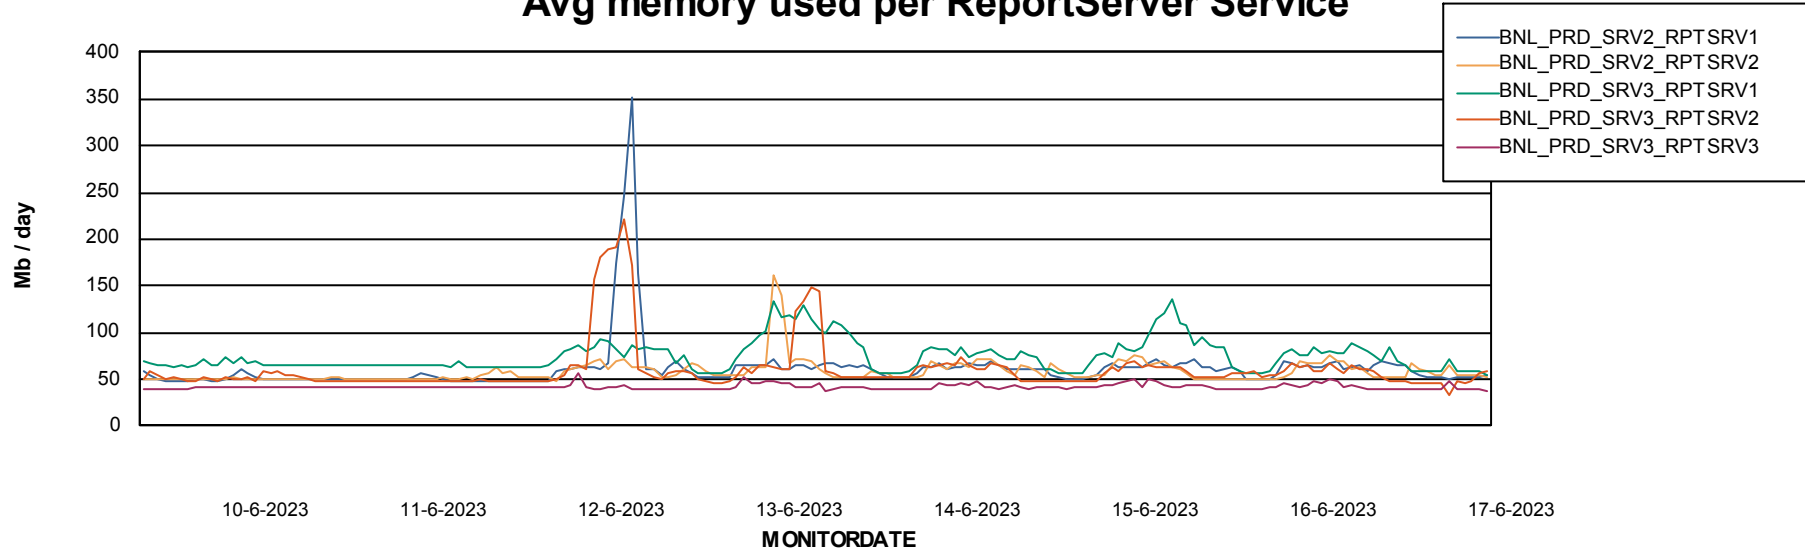

Avg users per day per ABS server

Weekly SLA Customer Report

Customer BNL_Production
Database ID 83

ABSolute Web Component Services

Avg memory used per ReportServer Service

Weekly SLA Customer Report

Customer BNL_Production
Database ID 83