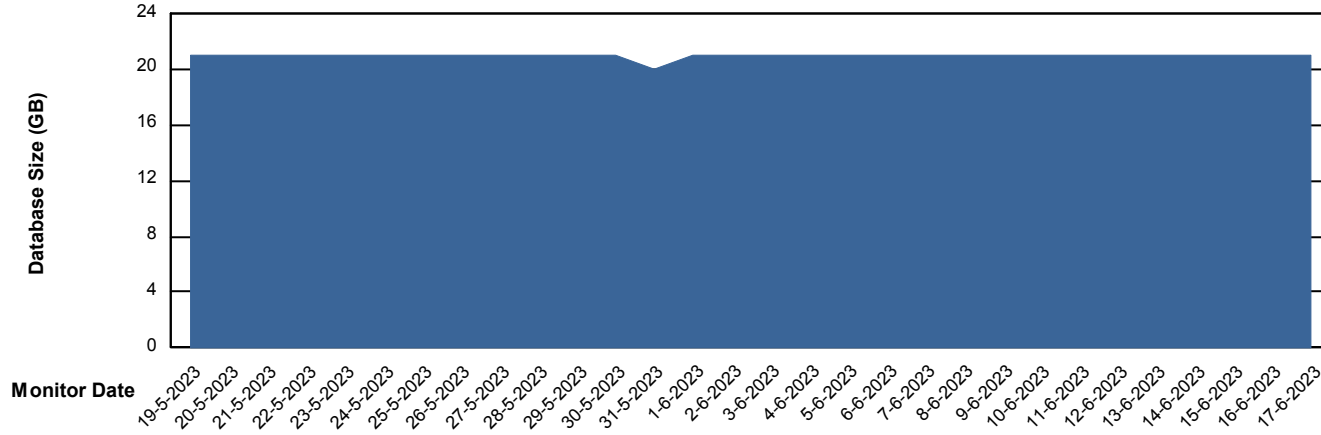

Weekly SLA Customer Report

Customer BNL_Production
Database ID 83

Database Performance BNL_EMCC

Weekly SLA Customer Report

Customer BNL_Production
Database ID 83

Database Performance BNLDB_Production_New

Weekly SLA Customer Report

Customer BNL_Production
Database ID 83

Database Performance BNLDB_Standby

Weekly SLA Customer Report

Customer BNL_Production
Database ID 83

DATABASE SIZE BNL_EMCC

Database growth over last month

DATABASE SIZE BNLDB_Production_New

Database growth over last month

Weekly SLA Customer Report

Customer BNL_Production
 Database ID 83

Database Tablespace BNLDB_Production_New

Date	Tablespace Name	Filesize (Gb)	Usedsize (Gb)	Percentage free
17-6-2023	ABSDATA	105	64	39
	INDX	200	129	35
16-6-2023	ABSDATA	105	64	39
	INDX	200	129	35
15-6-2023	ABSDATA	105	64	39
	INDX	200	129	36
14-6-2023	ABSDATA	105	64	39
	INDX	200	129	36
13-6-2023	ABSDATA	105	64	39
	INDX	200	128	36
12-6-2023	ABSDATA	105	64	39
	INDX	200	128	36
11-6-2023	ABSDATA	105	64	39
	INDX	200	128	36