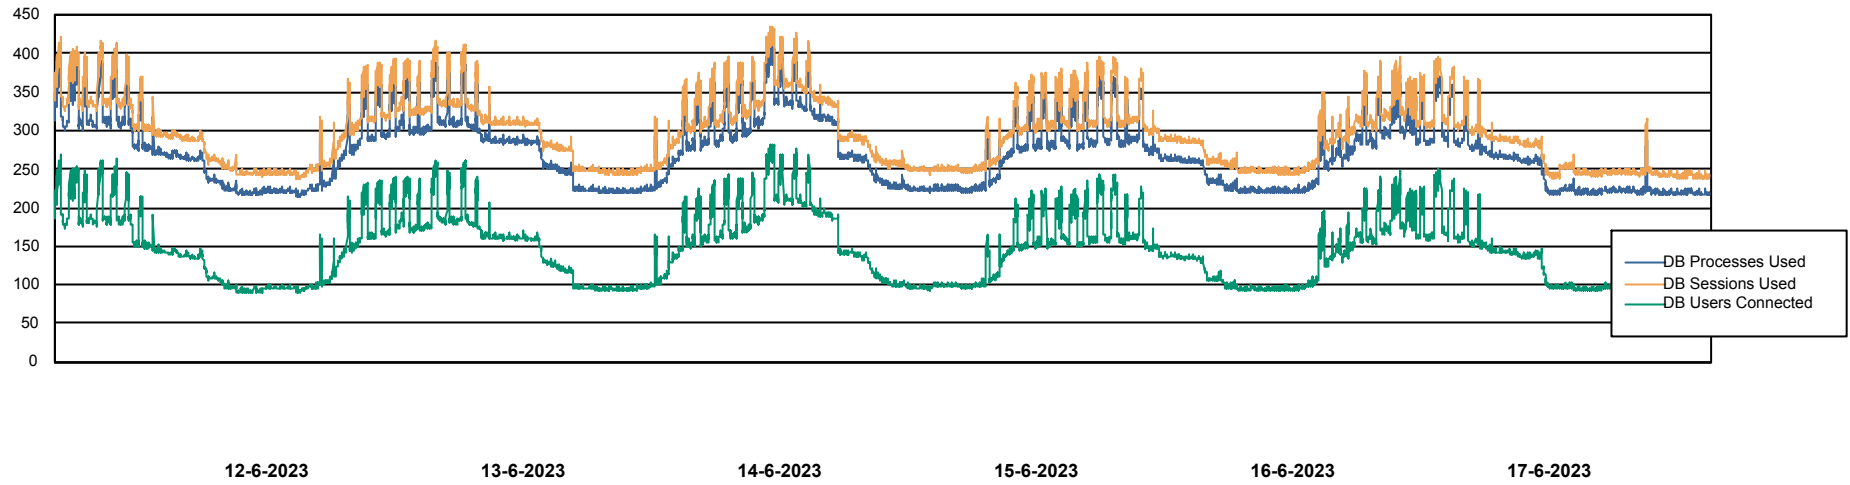

Weekly SLA Customer Report

Customer BNL_Production
Database ID 83

Database Performance BNL_EMCC

Weekly SLA Customer Report

Customer BNL_Production
Database ID 83

Database Performance BNLDB_Production_New

Weekly SLA Customer Report

Customer BNL_Production
Database ID 83

Database Performance BNLDB_Standby

Weekly SLA Customer Report

Customer BNL_Production
Database ID 83

DATABASE SIZE BNL_EMCC

Database growth over last month

DATABASE SIZE BNLDB_Production_New