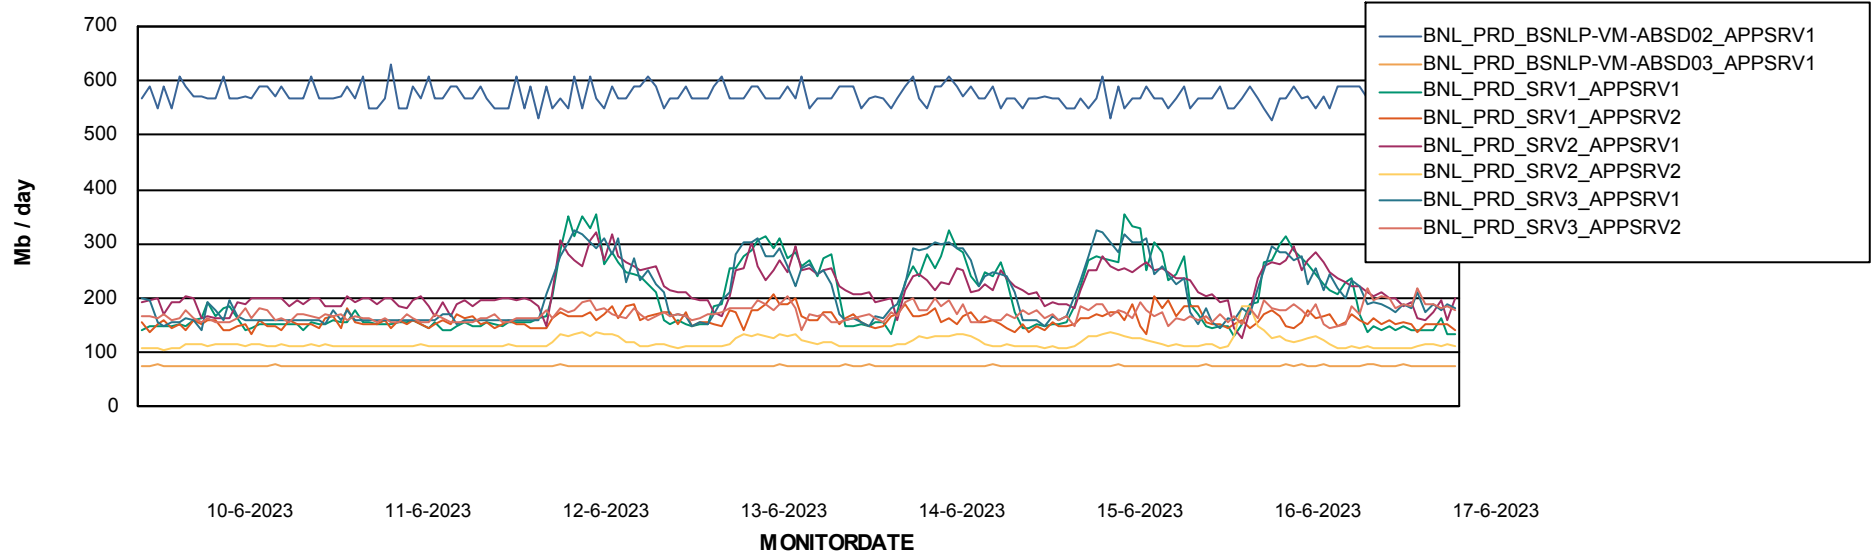

Database growth over last month

Weekly SLA Customer Report

Customer BNL_Production
 Database ID 83

Database Tablespace BNLDB_Production_New

Date	Tablespace Name	Filesize (Gb)	Usedsize (Gb)	Percentage free
17-6-2023	ABSDATA	105	64	39
	INDX	200	129	35
16-6-2023	ABSDATA	105	64	39
	INDX	200	129	35
15-6-2023	ABSDATA	105	64	39
	INDX	200	129	36
14-6-2023	ABSDATA	105	64	39
	INDX	200	129	36
13-6-2023	ABSDATA	105	64	39
	INDX	200	128	36
12-6-2023	ABSDATA	105	64	39
	INDX	200	128	36
11-6-2023	ABSDATA	105	64	39
	INDX	200	128	36

Standby Database Health BNL_Production

Recovery lag for last 7 days

Weekly SLA Customer Report

Customer BNL_Production
Database ID 83

ABSSolute Application Server Services

Avg memory used per ABS Server Service

Avg users per day per ABS server

Weekly SLA Customer Report

Customer BNL_Production
Database ID 83

ABSolute Web Component Services

Avg memory used per ReportServer Service

Weekly SLA Customer Report

Customer BNL_Production
Database ID 83