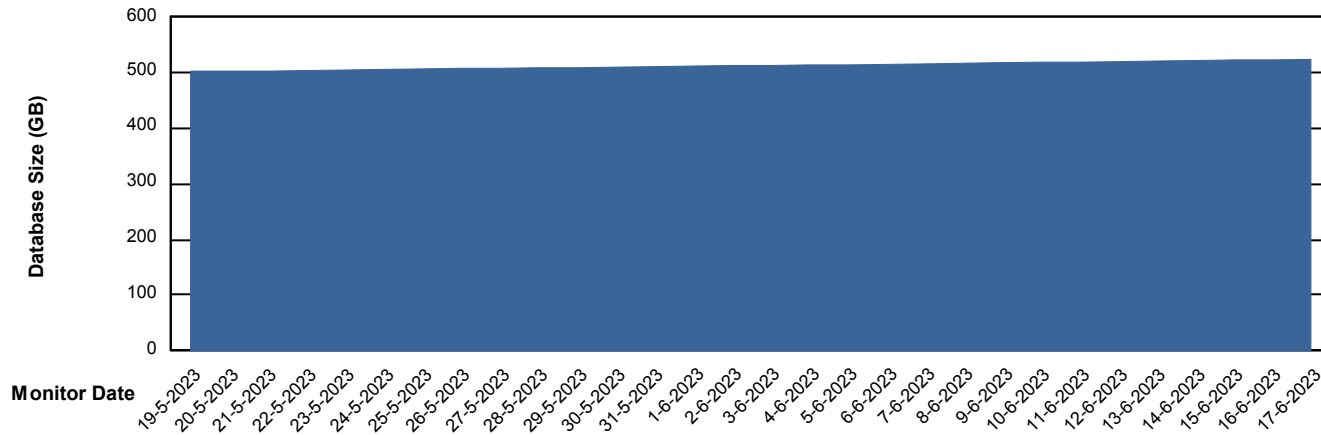

DATABASE SIZE BGG_PRD_DEDC-DB07_DB_Production

Database growth over last month