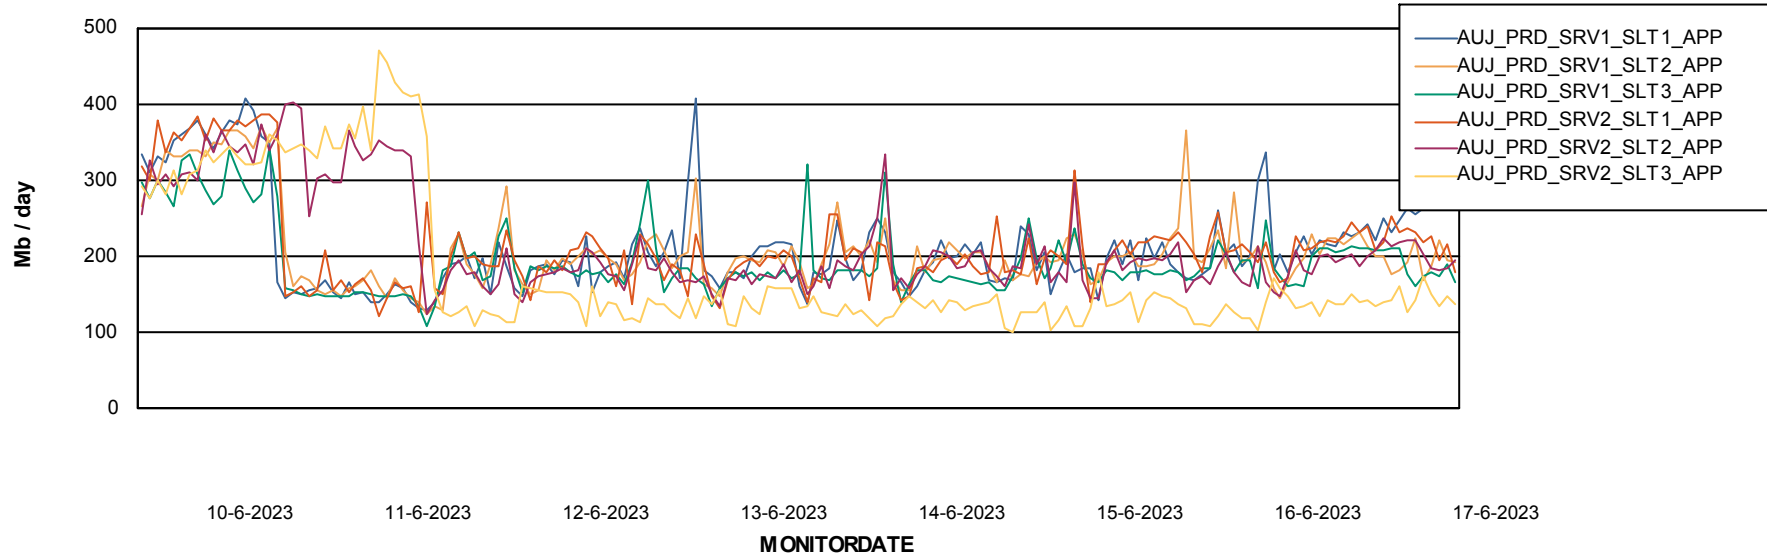

ABSSolute Application Server Services

Avg memory used per ABS Server Service