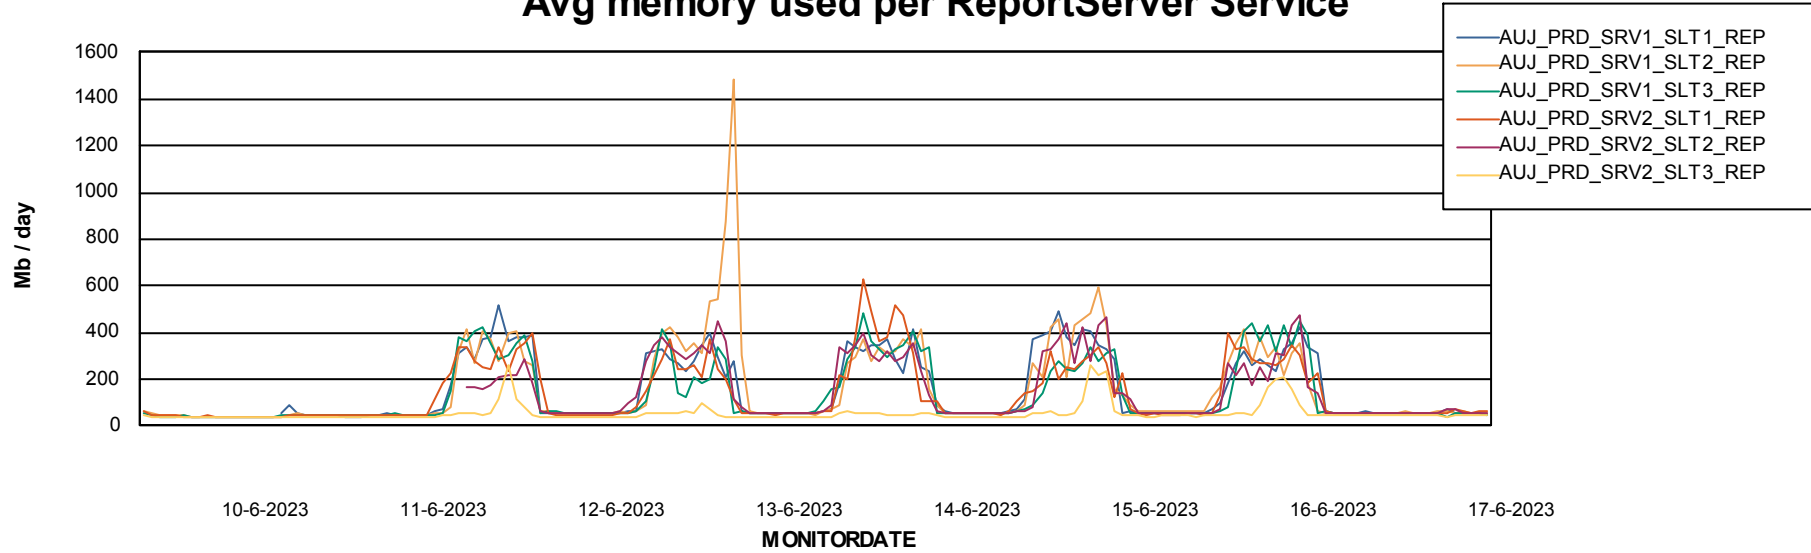

ABSSolute Application ReportServer Services

Avg memory used per ReportServer Service