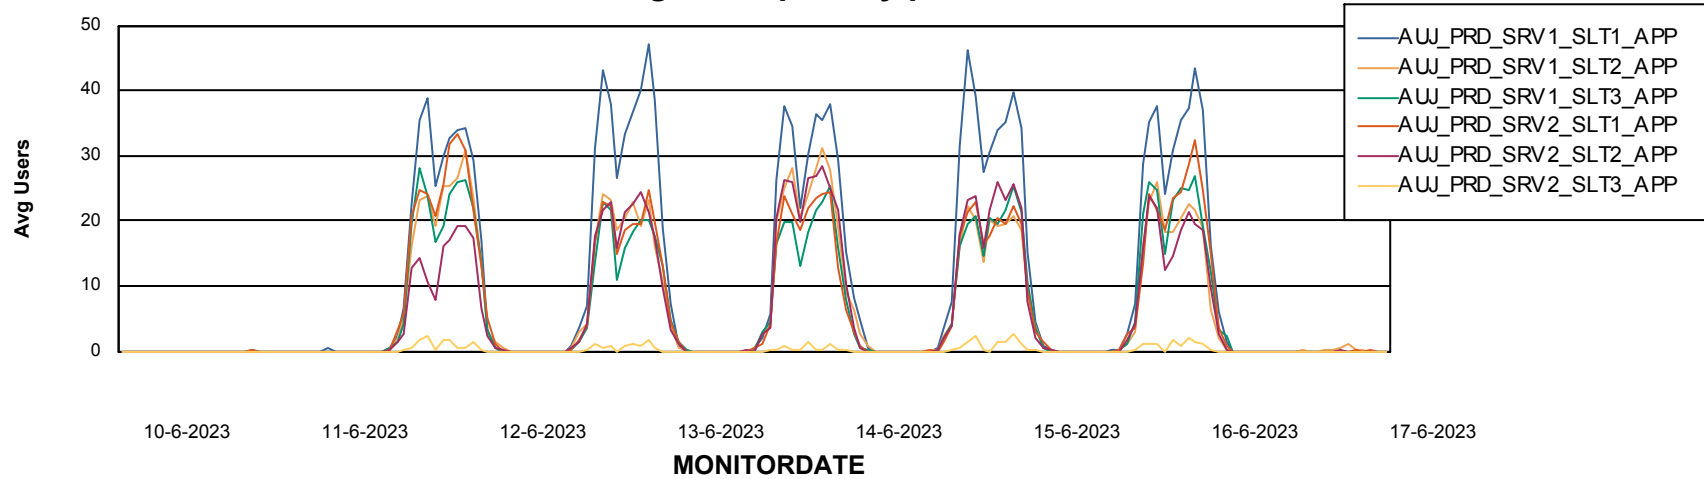

Weekly SLA Customer Report

Customer AUJ Production
Database ID 41

ABSSolute Application Server Services

Avg memory used per ABS Server Service

Avg users per day per ABS server

Weekly SLA Customer Report

Customer AUJ Production
Database ID 41