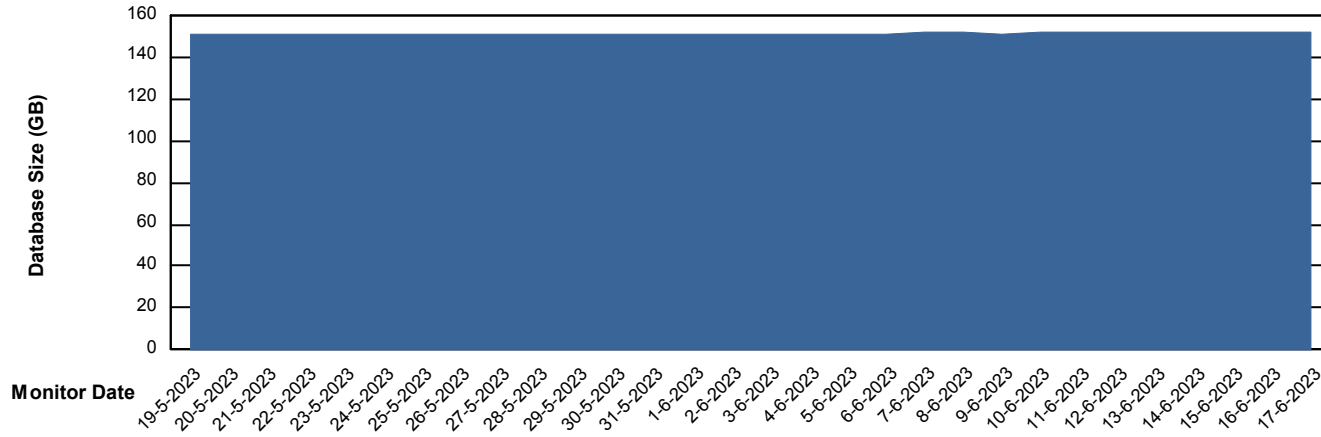

DATABASE SIZE AUJ Prod. BI DB (PABSBI1 server)

Database growth over last month