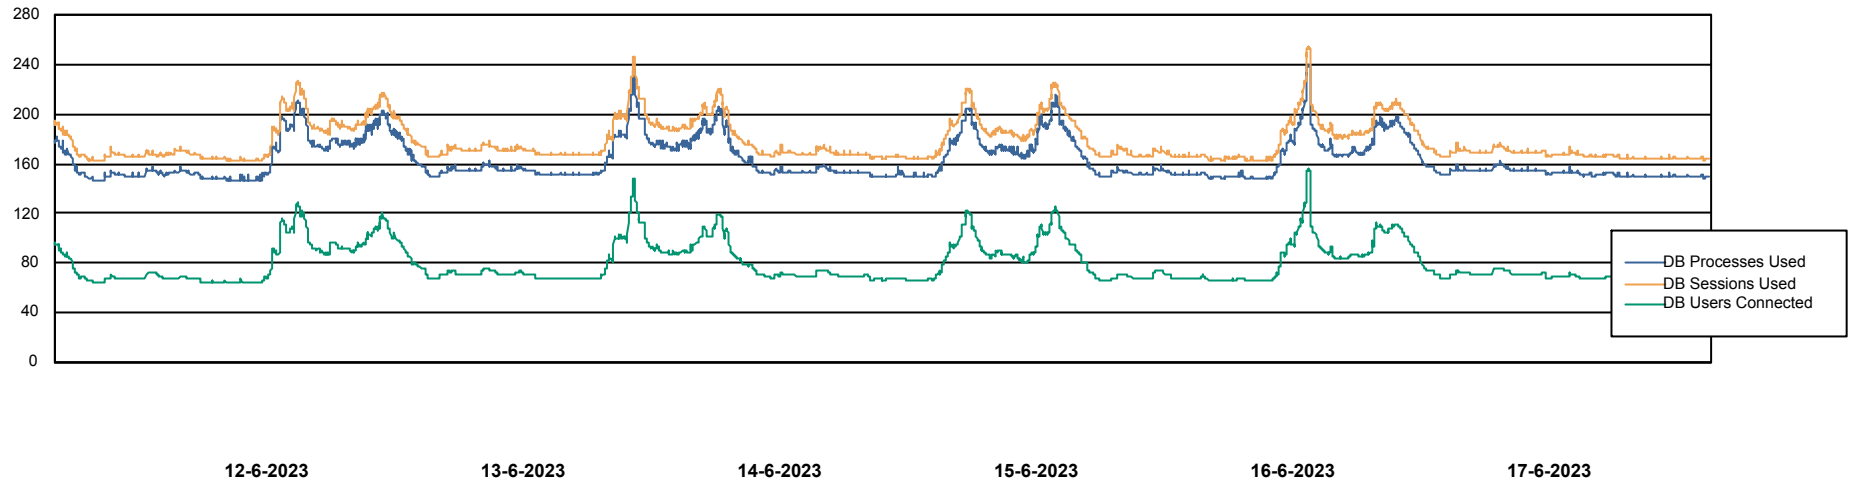

Weekly SLA Customer Report

Customer AUJ Production
Database ID 41

Database Performance AUJ Prod. BI DB (PABSBI1 server)

Weekly SLA Customer Report

Customer AUJ Production
Database ID 41

Database Performance AUJ_DB1_Primary