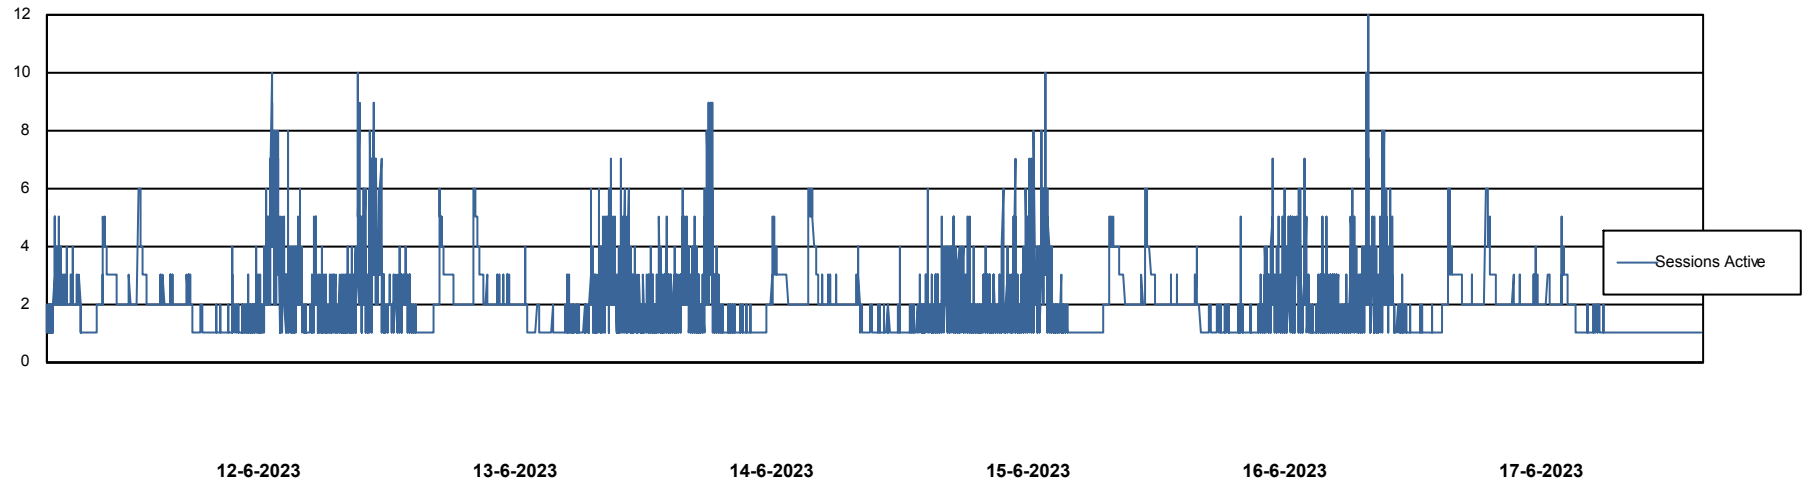

Weekly SLA Customer Report

Customer AUJ Production
Database ID 41

Database Performance AUJ Prod. BI DB (PABSBI1 server)

Weekly SLA Customer Report

Customer AUJ Production
Database ID 41

Database Performance AUJ_DB1_Primary