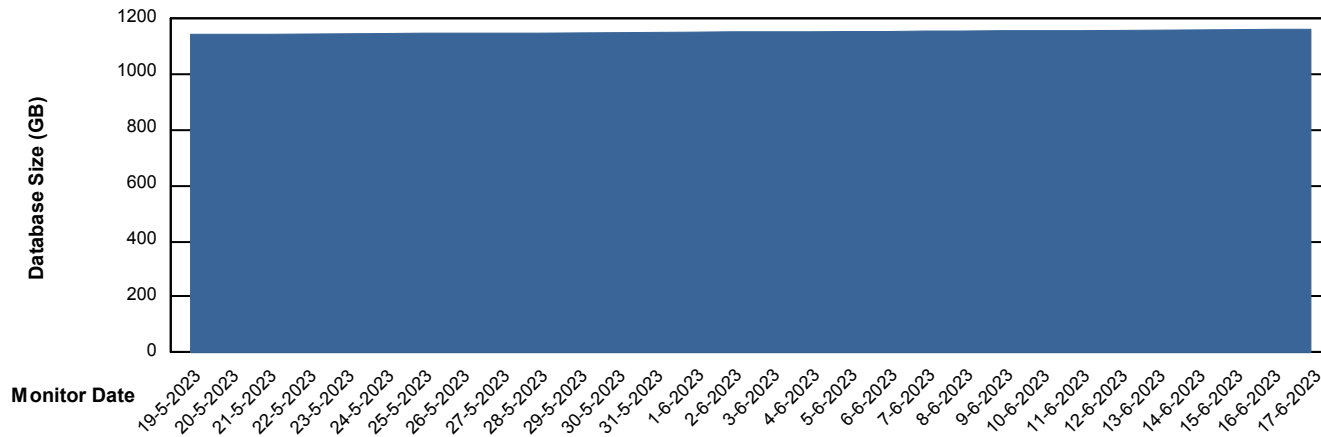

Weekly SLA Customer Report

Customer AUJ Production
Database ID 41

DATABASE SIZE AUJ Prod. BI DB (PABSBI1 server)

Database growth over last month

DATABASE SIZE AUJ_DB1_Primary

Database growth over last month