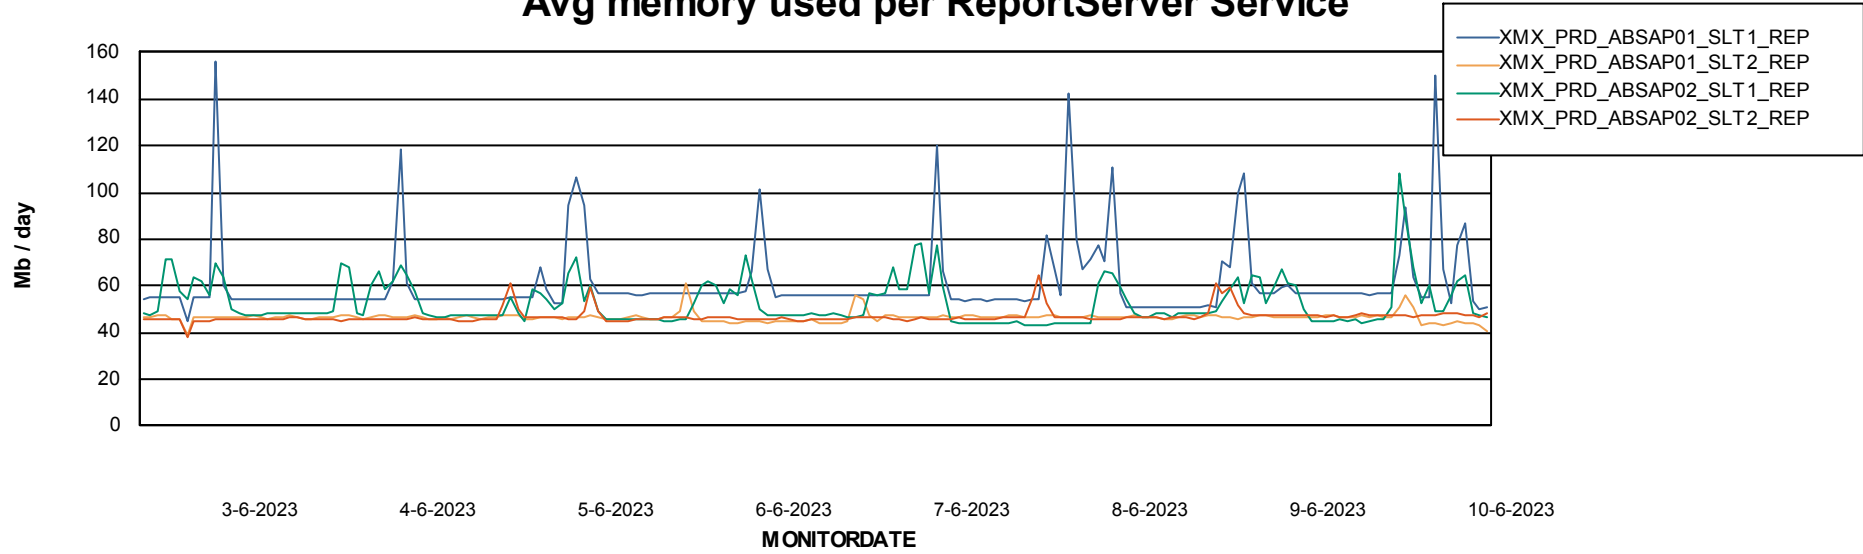

ABSSolute Application ReportServer Services

Avg memory used per ReportServer Service