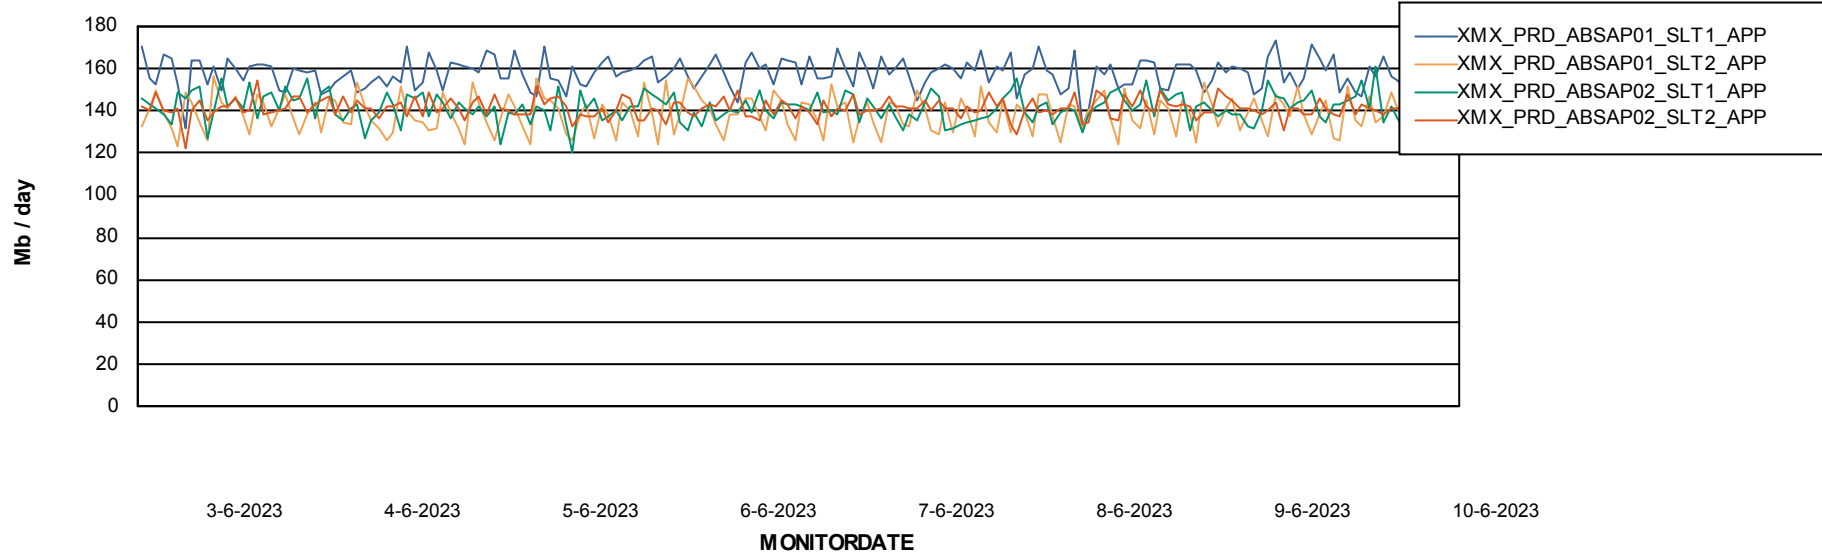

ABSSolute Application Server Services

Avg memory used per ABS Server Service