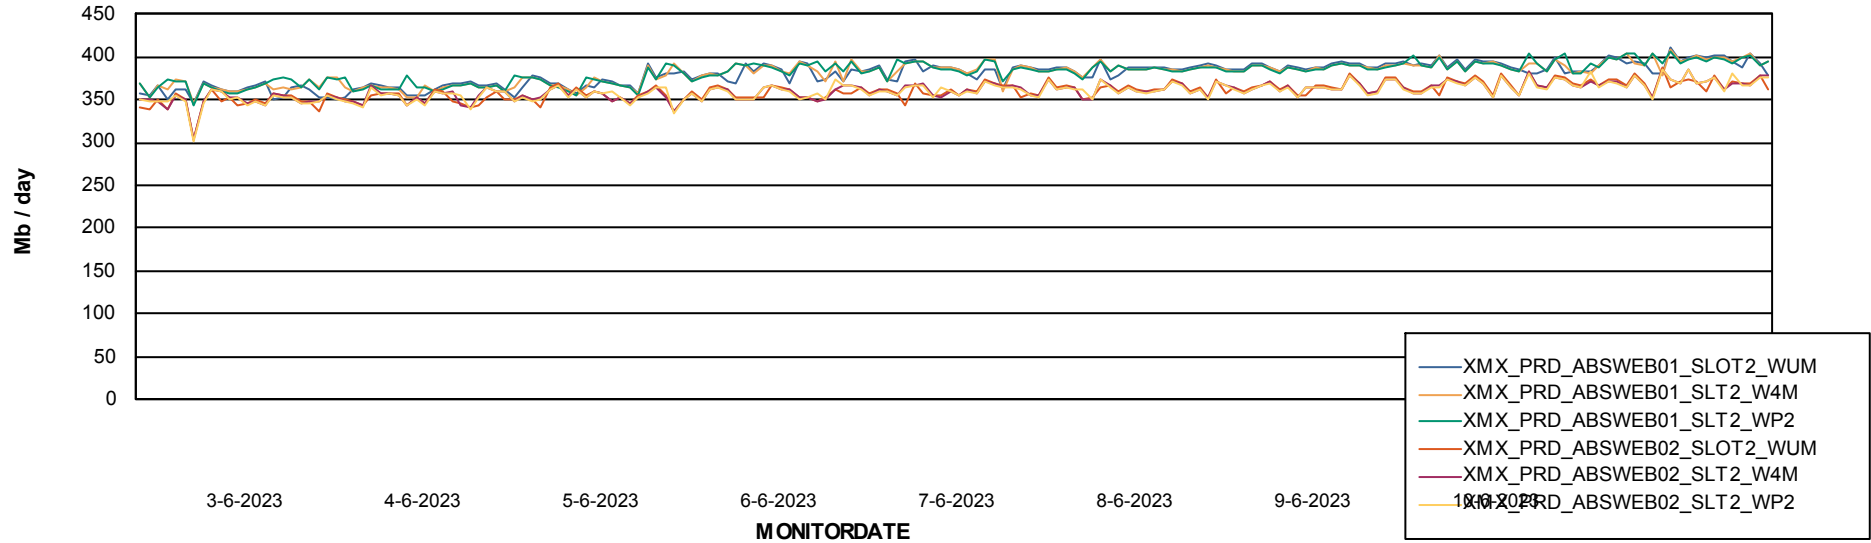

ABSolute Web Component Services

Avg memory used per ABS Web component