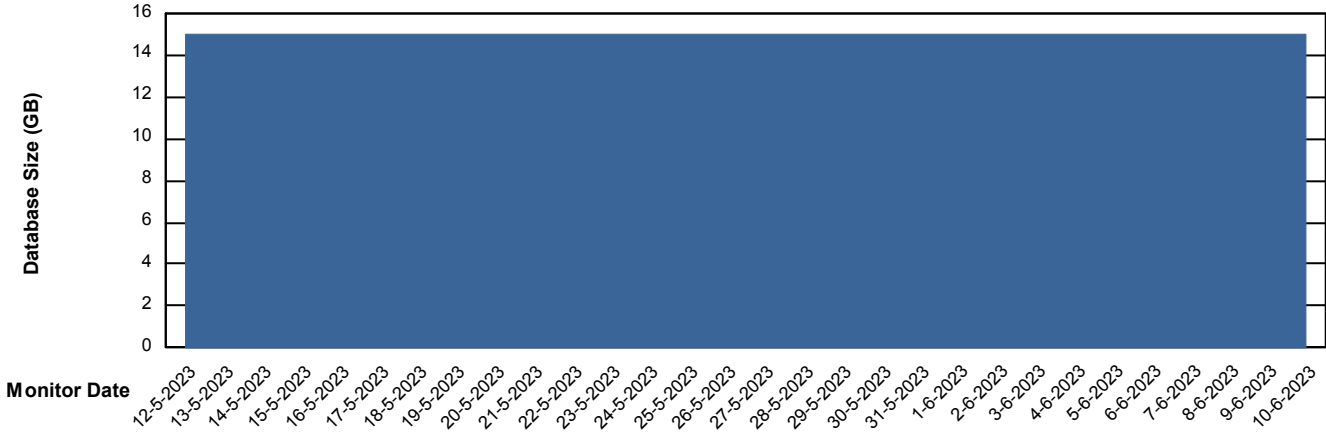

DATABASE SIZE XMX_PROD_ABSDB01_PRDB

Database growth over last month