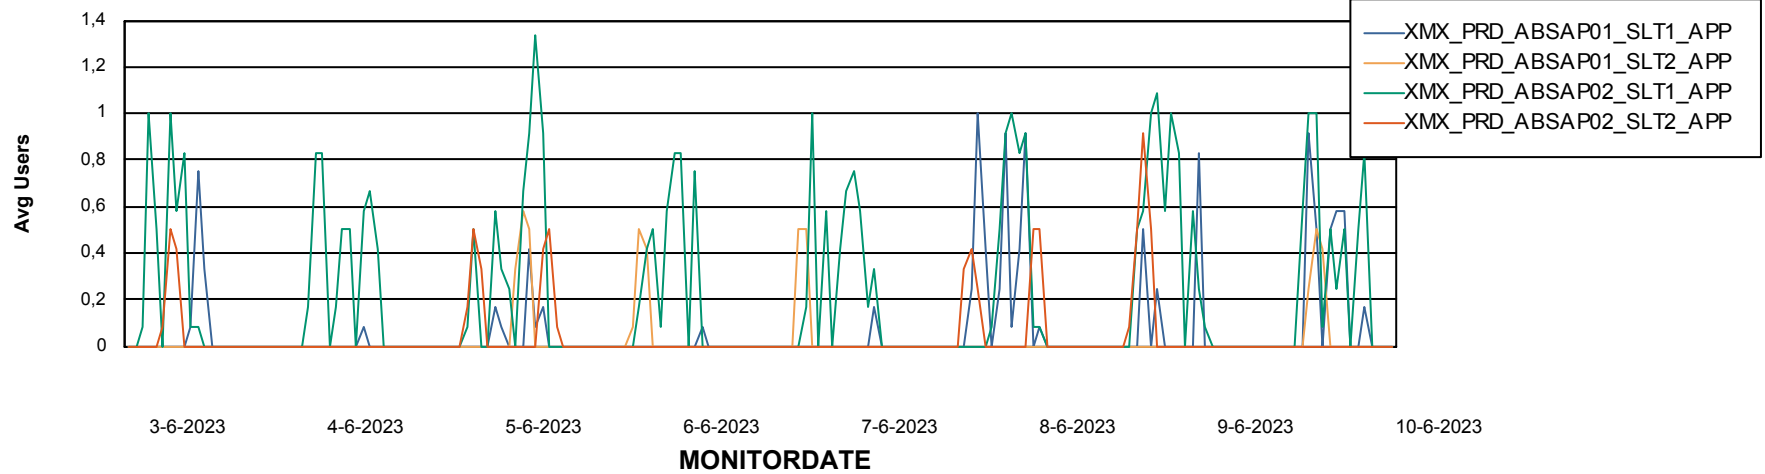

Avg users per day per ABS server