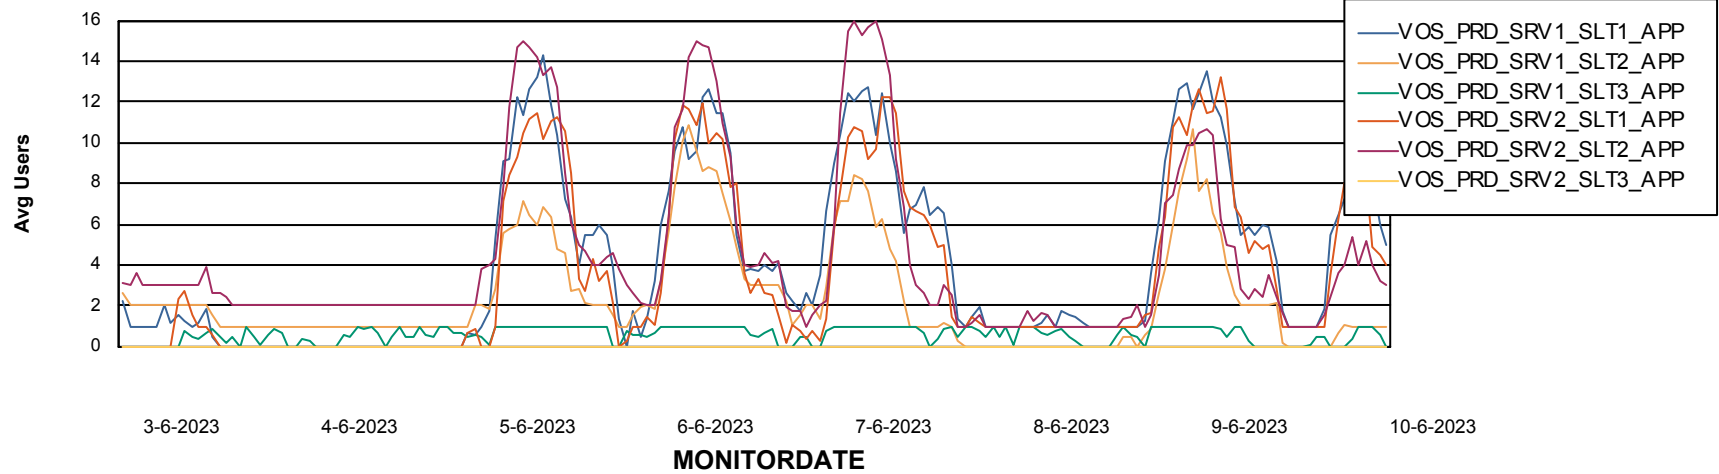

Avg users per day per ABS server