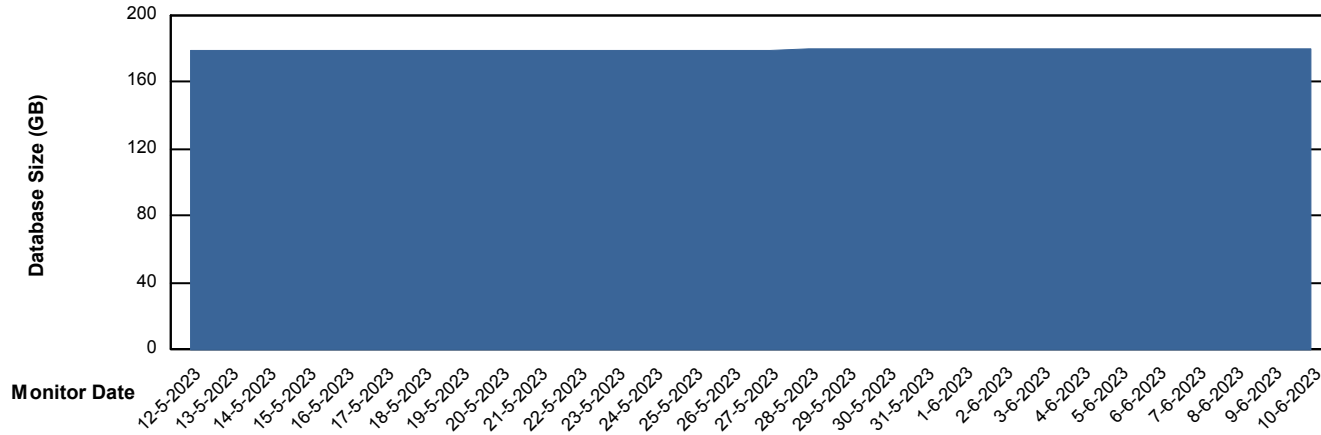

Customer VOS_Production
Database ID 143

Database Performance VOSDB_Standby

DB Processes Max 1,000

Weekly SLA Customer Report

Customer VOS_Production
Database ID 143

DATABASE SIZE VOSDB_BI

Database growth over last month