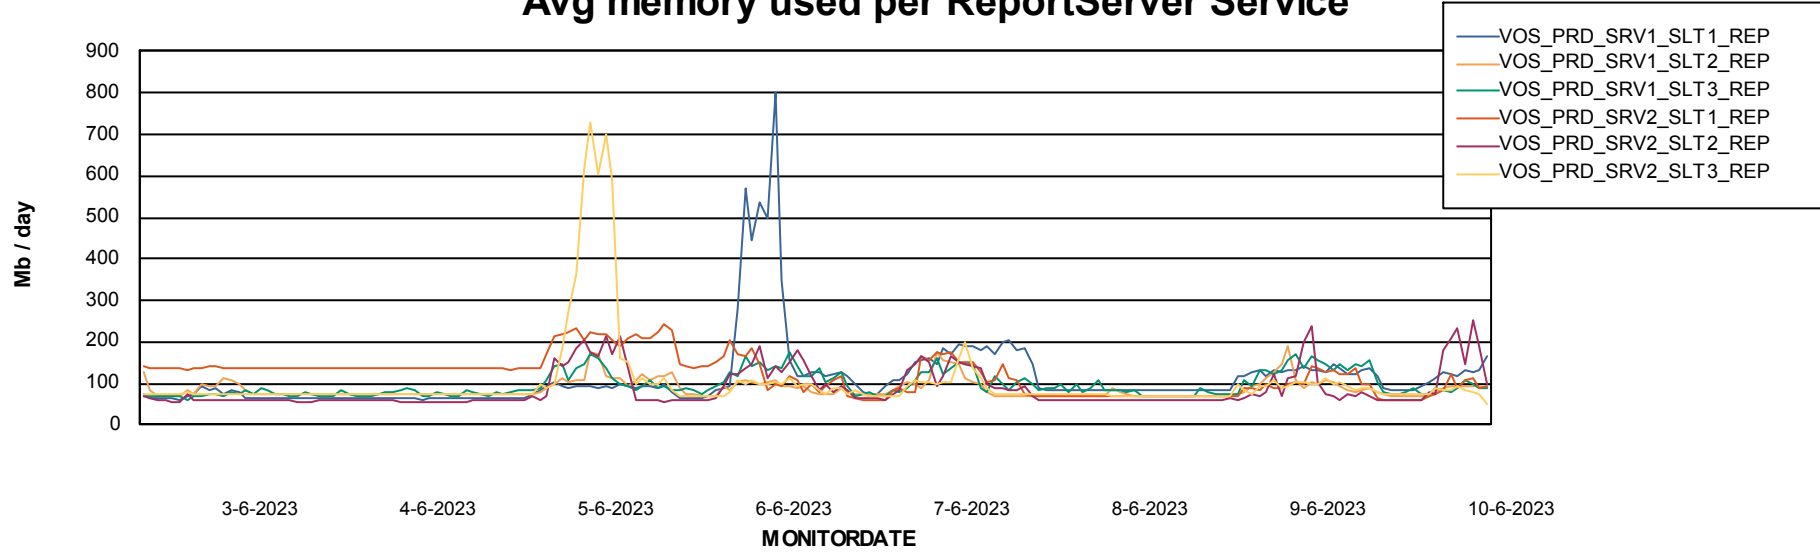

Avg memory used per ABS Server Service

Avg users per day per ABS server

Weekly SLA Customer Report

Customer VOS_Production
Database ID 143

ABSSolute Application ReportServer Services

Avg memory used per ReportServer Service