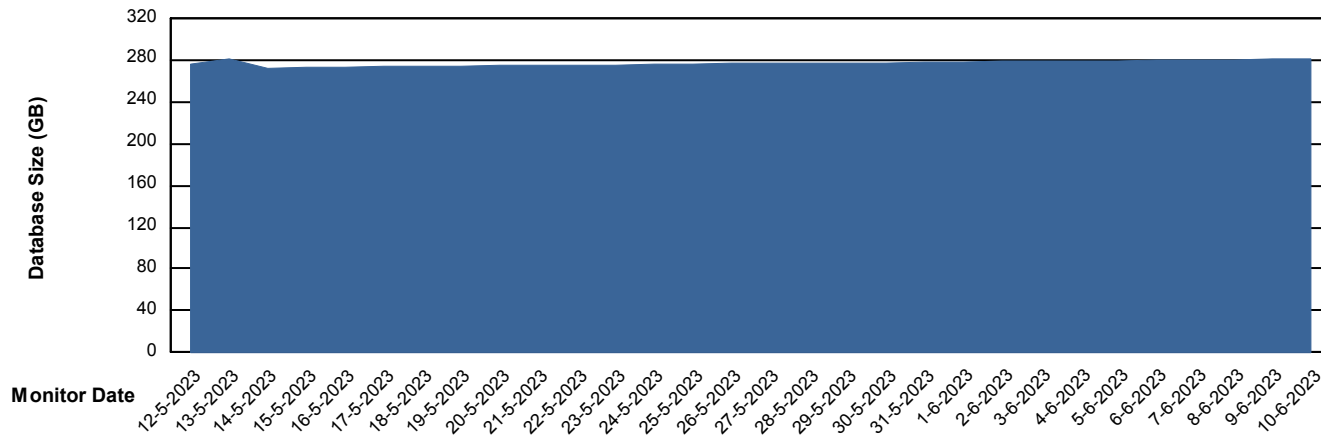

DATABASE SIZE VOSDB_Production

Database growth over last month