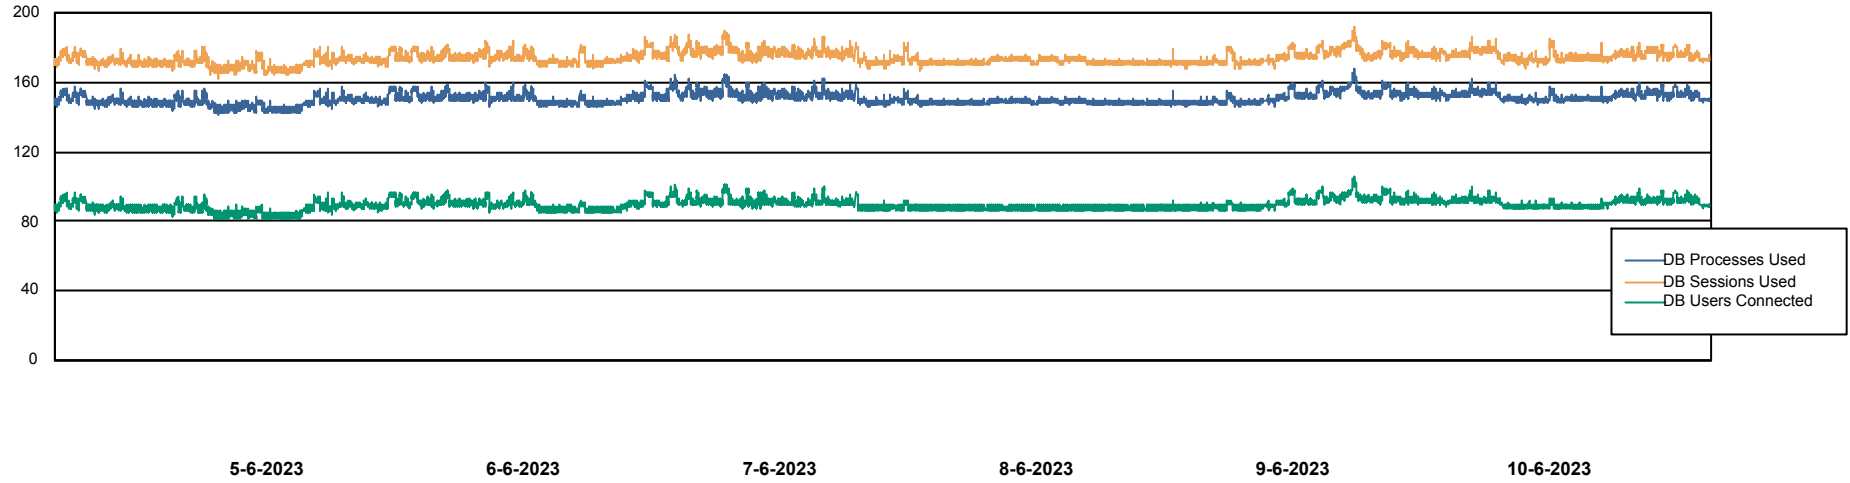

Weekly SLA Customer Report

Customer VOS_Production
Database ID 143

Database Performance VOSDB_BI

Weekly SLA Customer Report

Customer VOS_Production
Database ID 143

Database Performance VOSDB_Production

Weekly SLA Customer Report