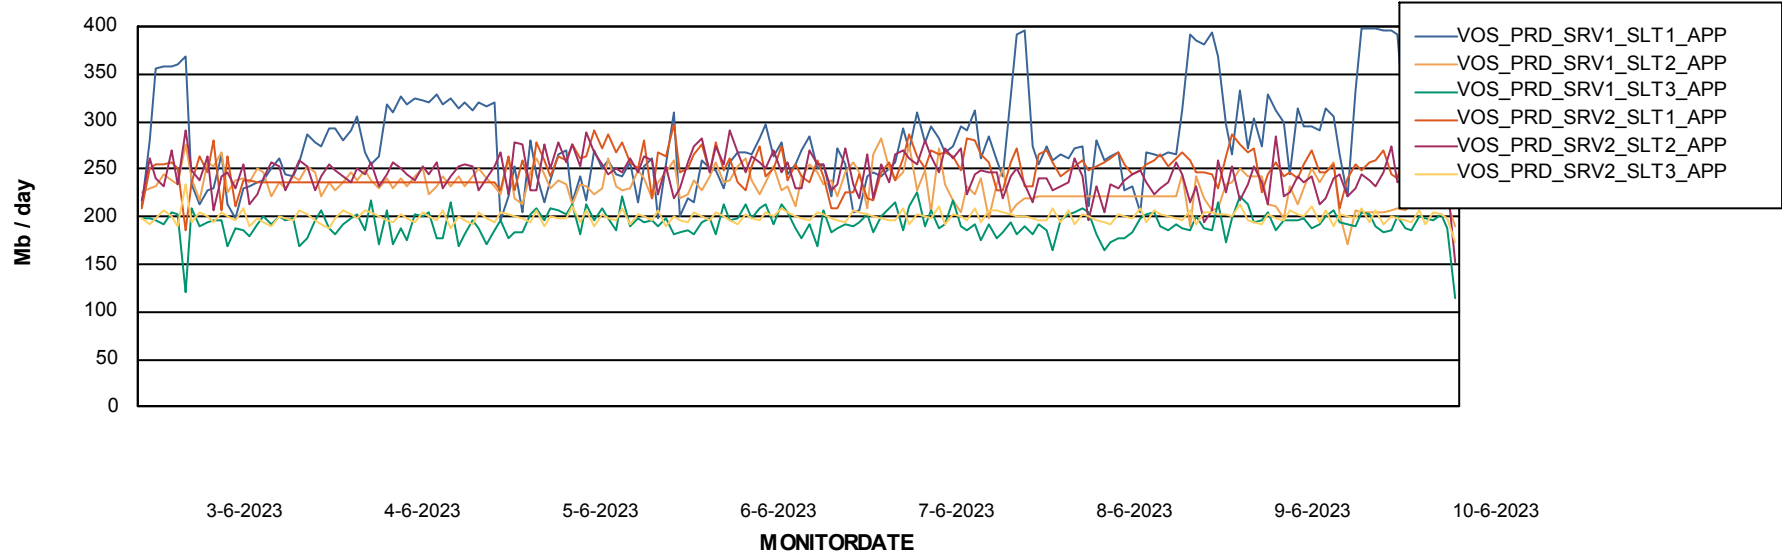

ABSSolute Application Server Services

Avg memory used per ABS Server Service