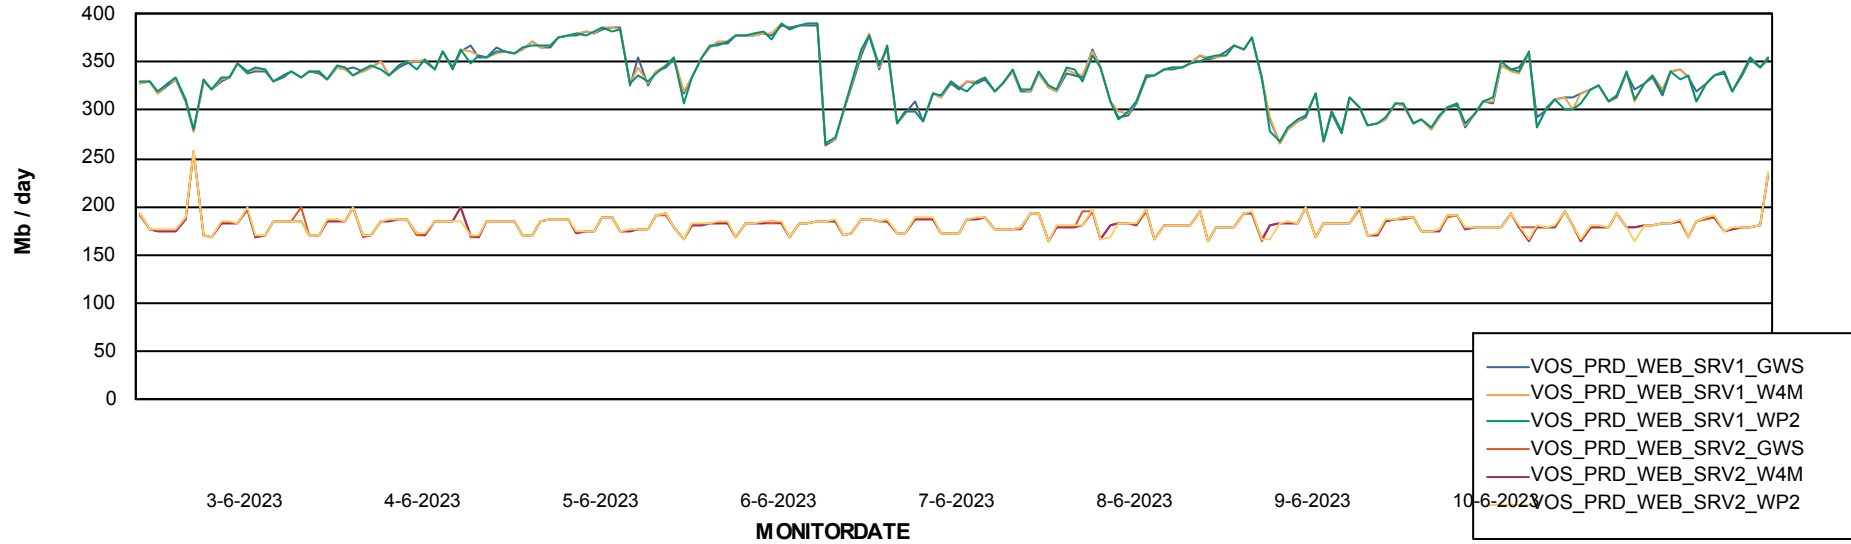

ABSSolute Web Component Services

Avg memory used per ABS Web component