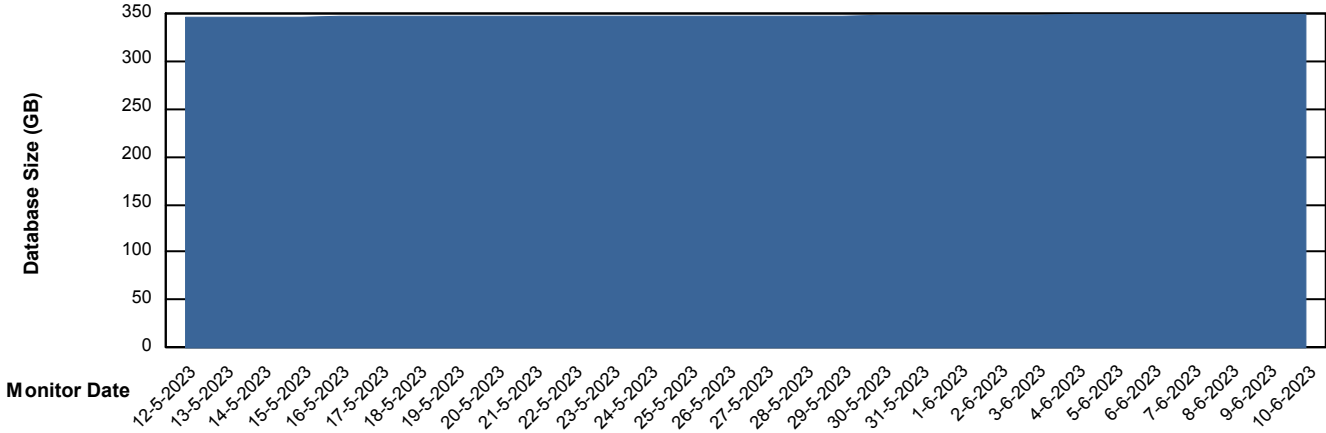

Weekly SLA Customer Report

Customer VEN_Production
Database ID 35

Database Performance VENDB_Production

Weekly SLA Customer Report

Customer VEN_Production
Database ID 35

Database Performance VENDB_Standby

DB Processes Max 300

Weekly SLA Customer Report

Customer VEN_Production
 Database ID 35

DATABASE SIZE VENDB_Production

Database growth over last month

Database Tablespace VENDB_Production

Date	Tablespace Name	Filesize (Gb)	Usedsize (Gb)	Percentage free
10-6-2023	ABSDATA	212	178	16
	INDX	193	161	16
9-6-2023	ABSDATA	212	178	16
	INDX	193	161	16
8-6-2023	ABSDATA	212	178	16
	INDX	193	161	16
7-6-2023	ABSDATA	212	178	16
	INDX	193	161	16
6-6-2023	ABSDATA	212	178	16
	INDX	193	161	16
5-6-2023	ABSDATA	212	178	16
	INDX	193	161	16
4-6-2023	ABSDATA	212	178	16
	INDX	193	161	16