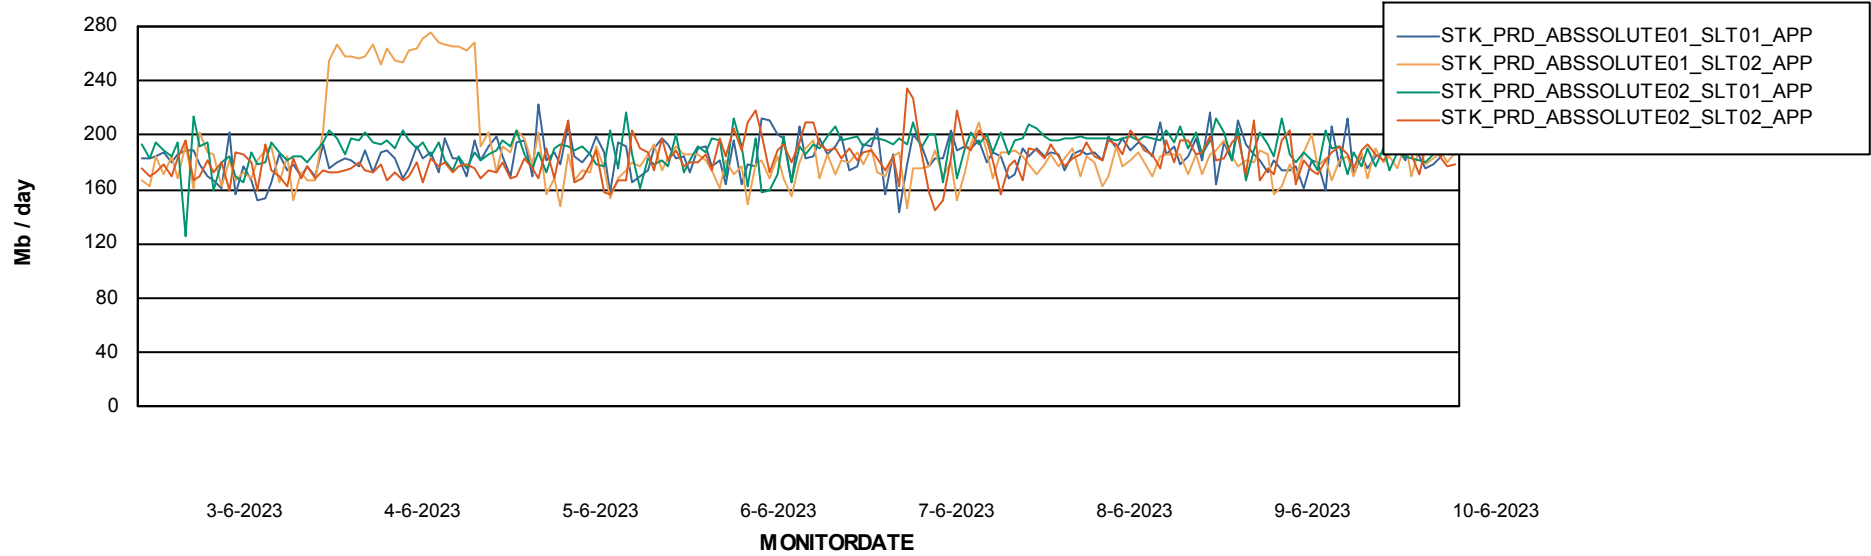

ABSSolute Application Server Services

Avg memory used per ABS Server Service