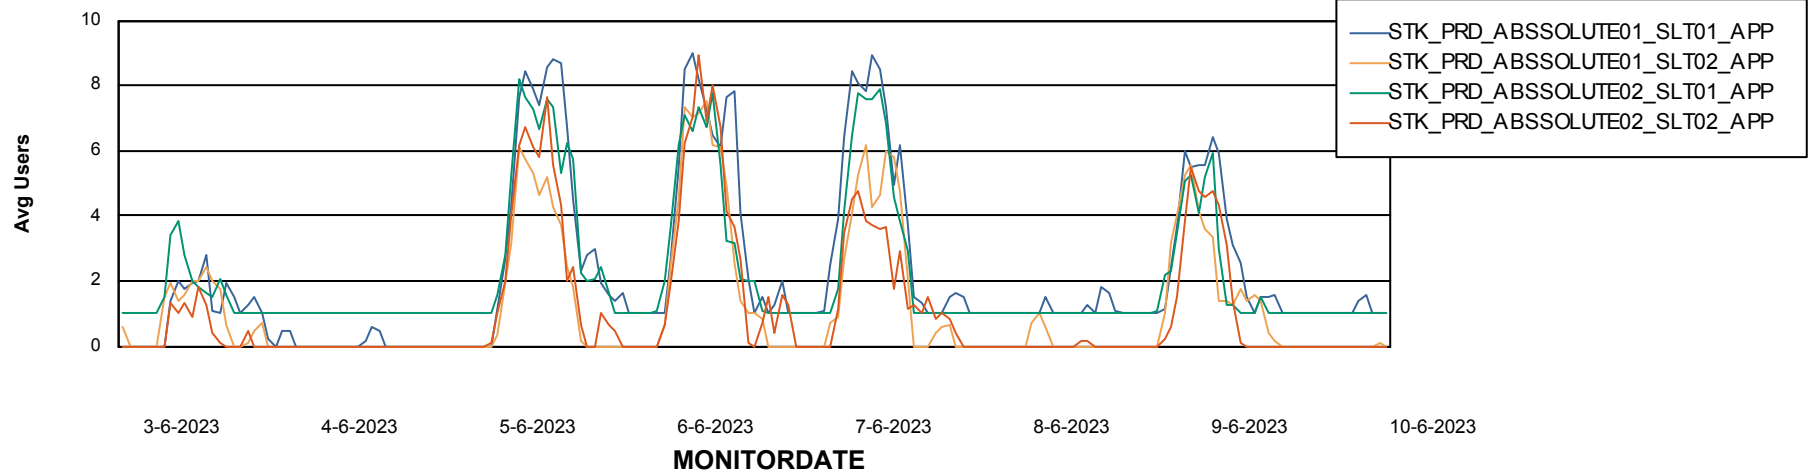

Avg users per day per ABS server