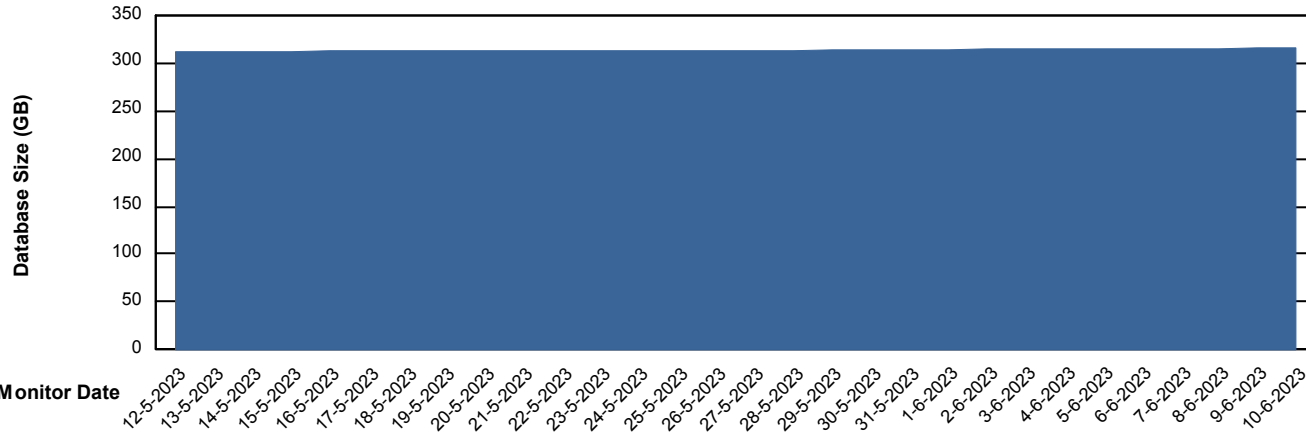

DATABASE SIZE STKDB_Production

Database growth over last month