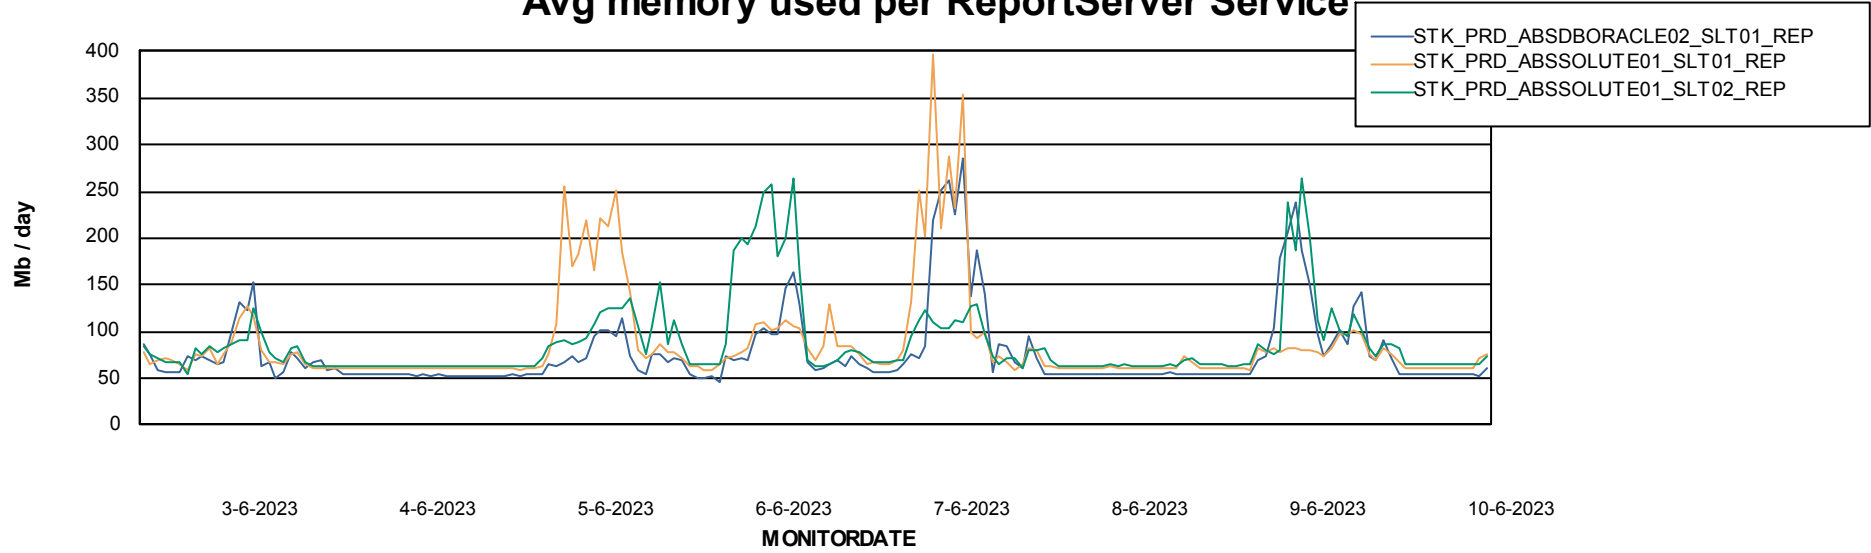

ABSSolute Application ReportServer Services

Avg memory used per ReportServer Service