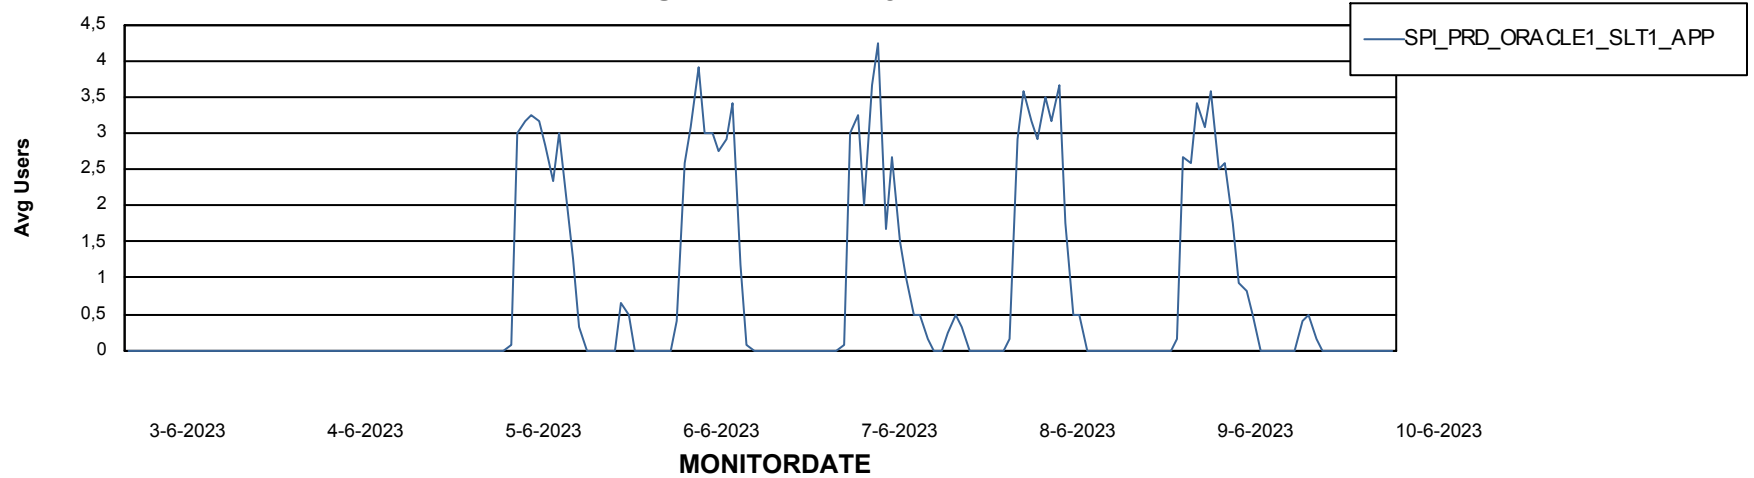

Avg users per day per ABS server