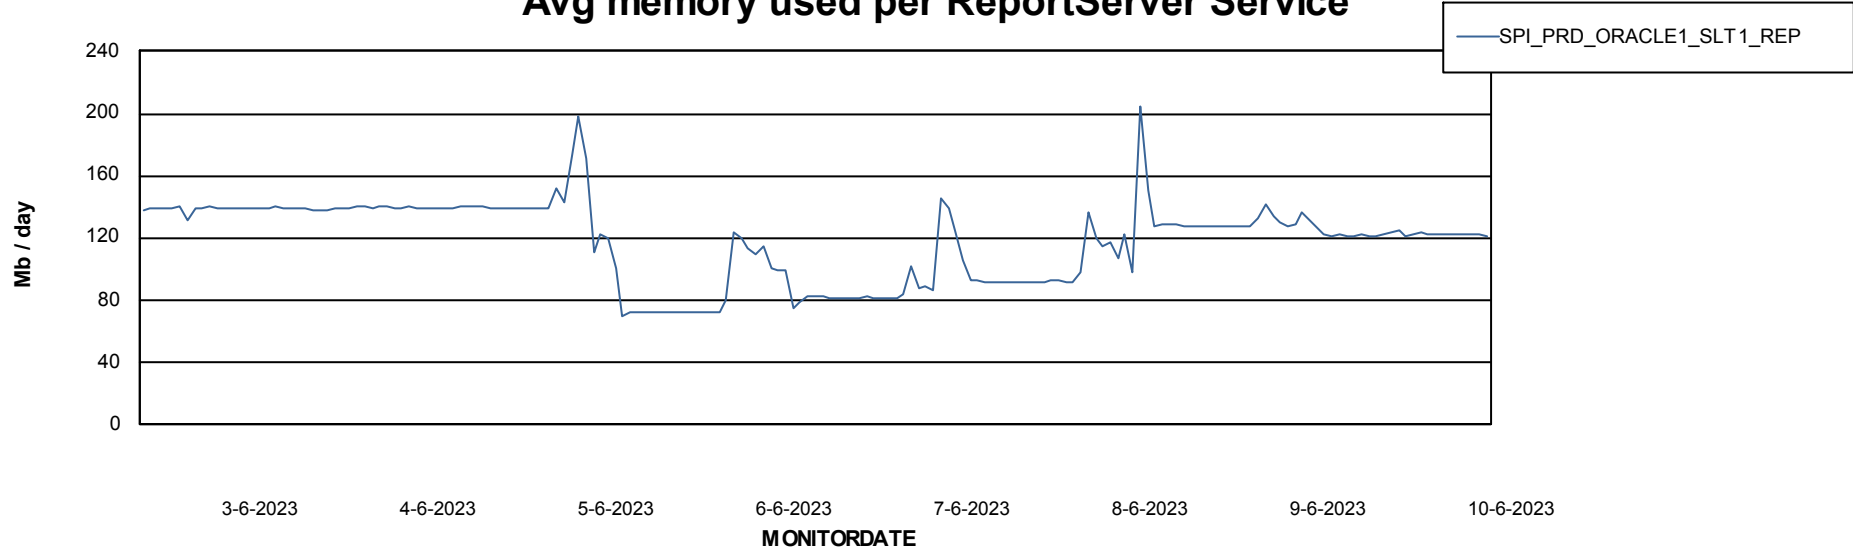

ABSSolute Application ReportServer Services

Avg memory used per ReportServer Service