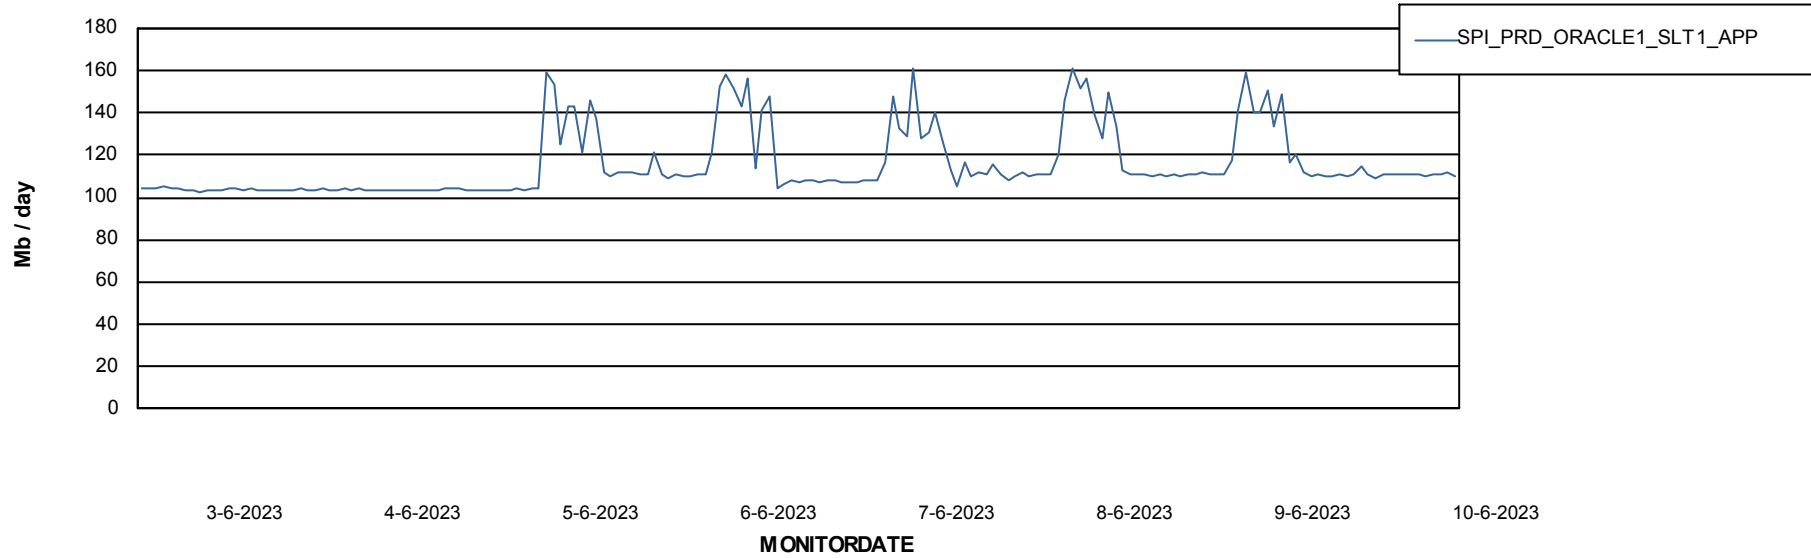

ABSSolute Application Server Services

Avg memory used per ABS Server Service