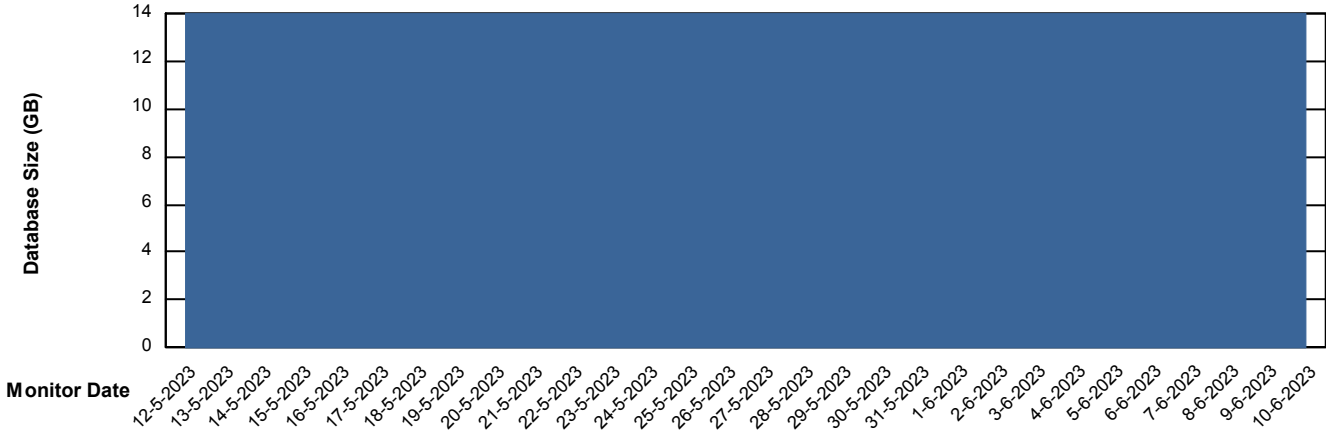

DATABASE SIZE SPIDB_Production

Database growth over last month

Database Tablespace SPIDB_Production

Date	Tablespace Name	Filesize (Gb)	Usedsize (Gb)	Percentage free
10-6-2023	ABSDATA	5	3	46
	INDX	8	4	44
9-6-2023	ABSDATA	5	3	46
	INDX	8	4	44
8-6-2023	ABSDATA	5	3	46
	INDX	8	4	44
7-6-2023	ABSDATA	5	3	46
	INDX	8	4	44
6-6-2023	ABSDATA	5	3	46
	INDX	8	4	44
5-6-2023	ABSDATA	5	3	46
	INDX	8	4	44
4-6-2023	ABSDATA	5	3	46
	INDX	8	4	44