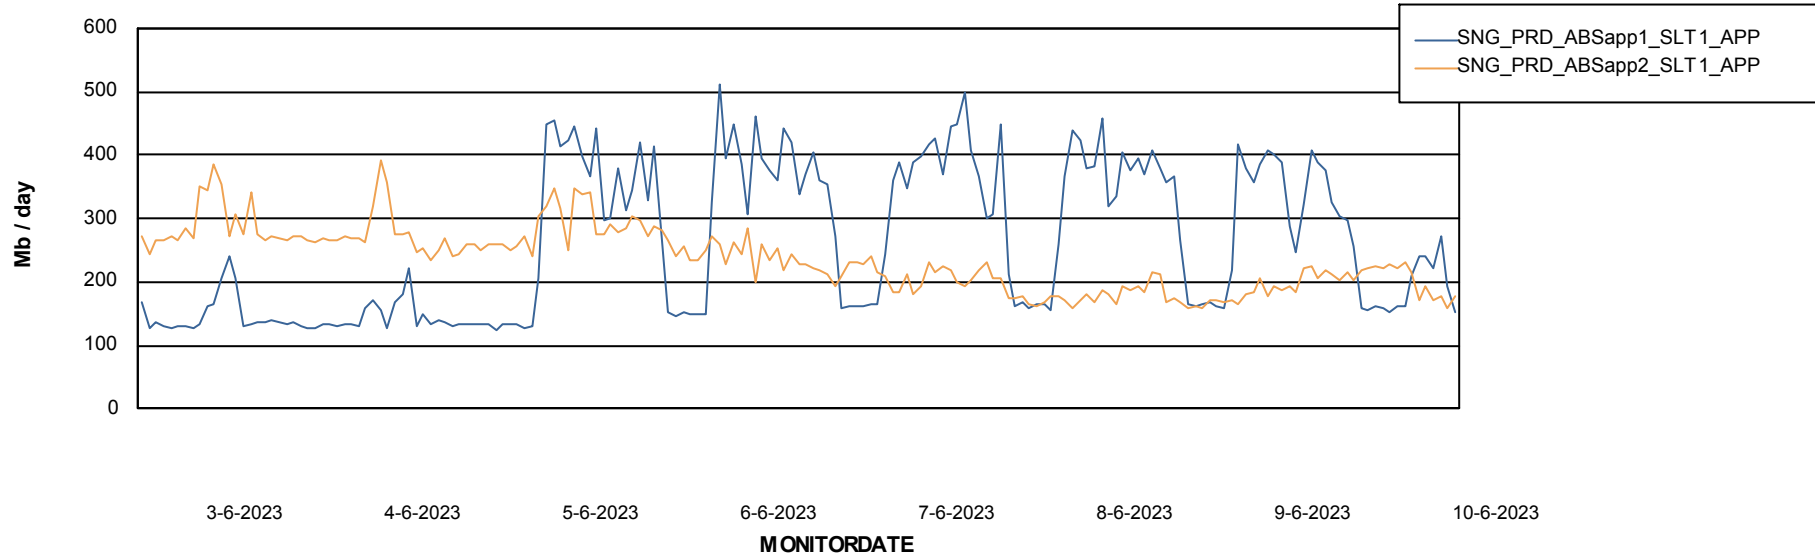

Database Performance SNG_PRD_ORACLE1

Weekly SLA Customer Report

Customer SNG_Production
 Database ID 70

DATABASE SIZE SNG_PRD_ORACLE1

Database growth over last month

Database Tablespace SNG_PRD_ORACLE1

Date	Tablespace Name	Filesize (Gb)	Usedsize (Gb)	Percentage free
10-6-2023	ABSDATA	54	39	28
	INDX	128	105	18
9-6-2023	ABSDATA	54	39	28
	INDX	128	105	18
8-6-2023	ABSDATA	54	39	28
	INDX	128	105	18
7-6-2023	ABSDATA	54	39	28
	INDX	128	105	18
6-6-2023	ABSDATA	54	39	28
	INDX	128	105	18
5-6-2023	ABSDATA	54	39	28
	INDX	128	105	18
4-6-2023	ABSDATA	54	39	28
	INDX	128	105	18

Weekly SLA Customer Report

Customer SNG_Production
Database ID 70

ABSSolute Application Server Services

Avg memory used per ABS Server Service

Avg users per day per ABS server

Weekly SLA Customer Report

Customer SNG_Production
Database ID 70