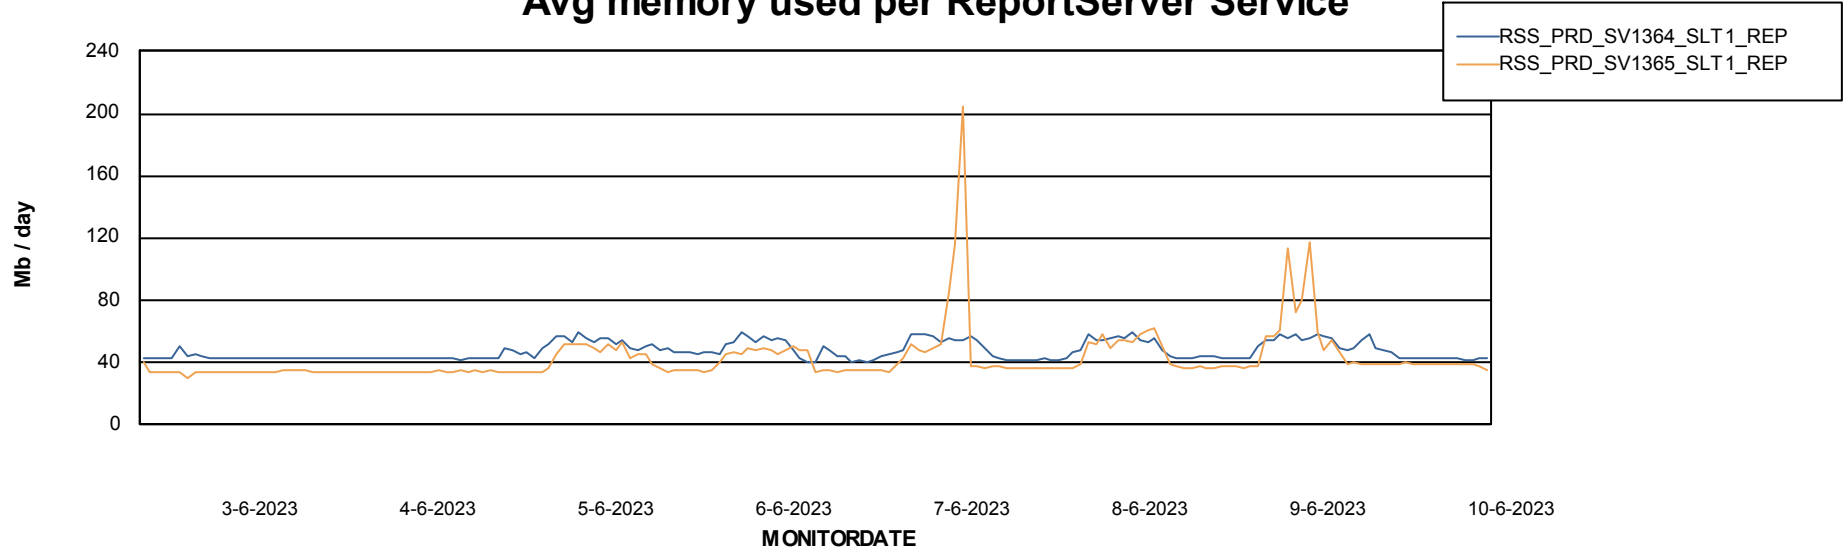

ABSSolute Application ReportServer Services

Avg memory used per ReportServer Service