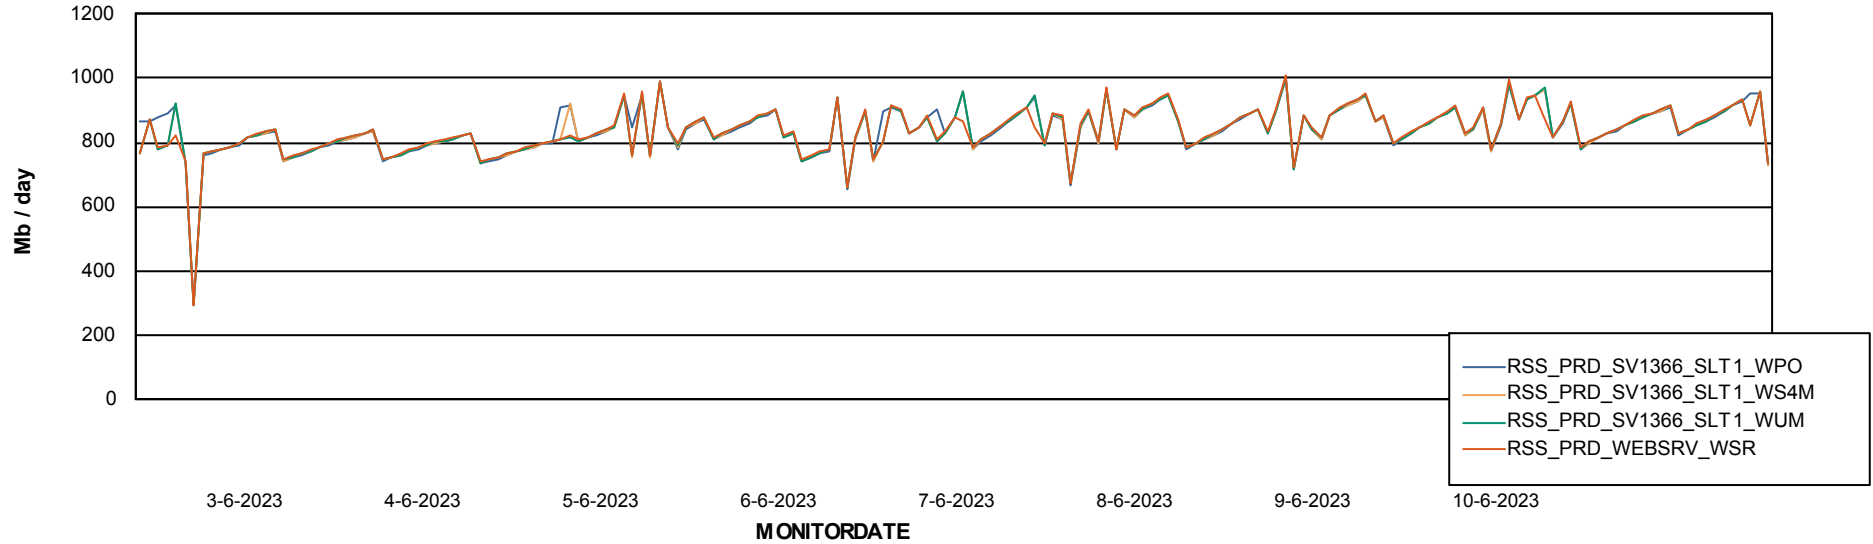

ABSSolute Application ReportServer Services

Avg memory used per ReportServer Service

Weekly SLA Customer Report

Customer RSS Production
Database ID 52

ABSSolute Web Component Services

Avg memory used per ABS Web component