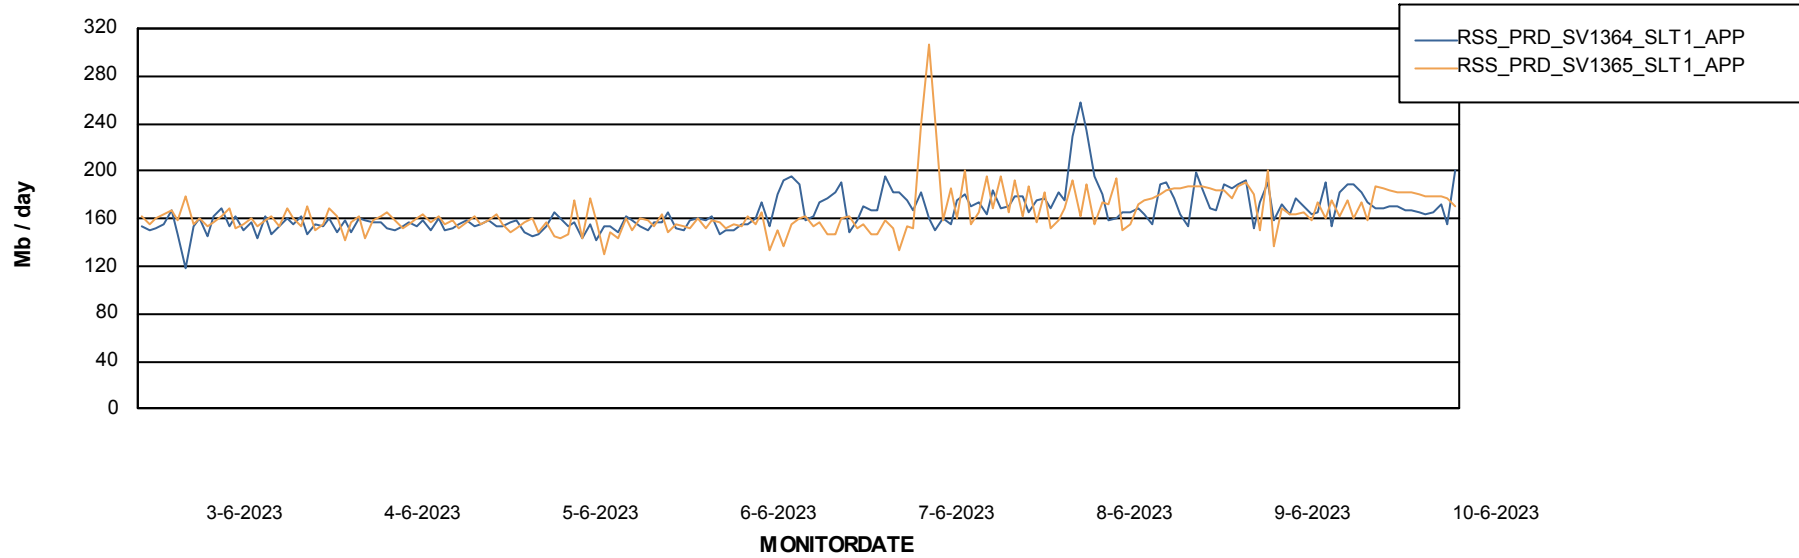

DB Processes Max 300

Weekly SLA Customer Report

Customer RSS Production
 Database ID 52

DATABASE SIZE RSS_PRD_SV1364_PRD_DB

Database growth over last month

Database Tablespace RSS_PRD_SV1364_PRD_DB

Date	Tablespace Name	Filesize (Gb)	Usedsize (Gb)	Percentage free
10-6-2023	ABSDATA	51	42	18
	INDX	69	57	18
9-6-2023	ABSDATA	51	42	18
	INDX	69	57	18
8-6-2023	ABSDATA	51	42	18
	INDX	69	57	18
7-6-2023	ABSDATA	51	42	18
	INDX	67	57	16
6-6-2023	ABSDATA	51	42	18
	INDX	67	57	16
5-6-2023	ABSDATA	51	42	18
	INDX	67	57	16
4-6-2023	ABSDATA	51	42	18
	INDX	67	57	16

Weekly SLA Customer Report

Customer RSS Production
Database ID 52

ABSSolute Application Server Services

Avg memory used per ABS Server Service

Avg users per day per ABS server

Weekly SLA Customer Report

Customer RSS Production
Database ID 52