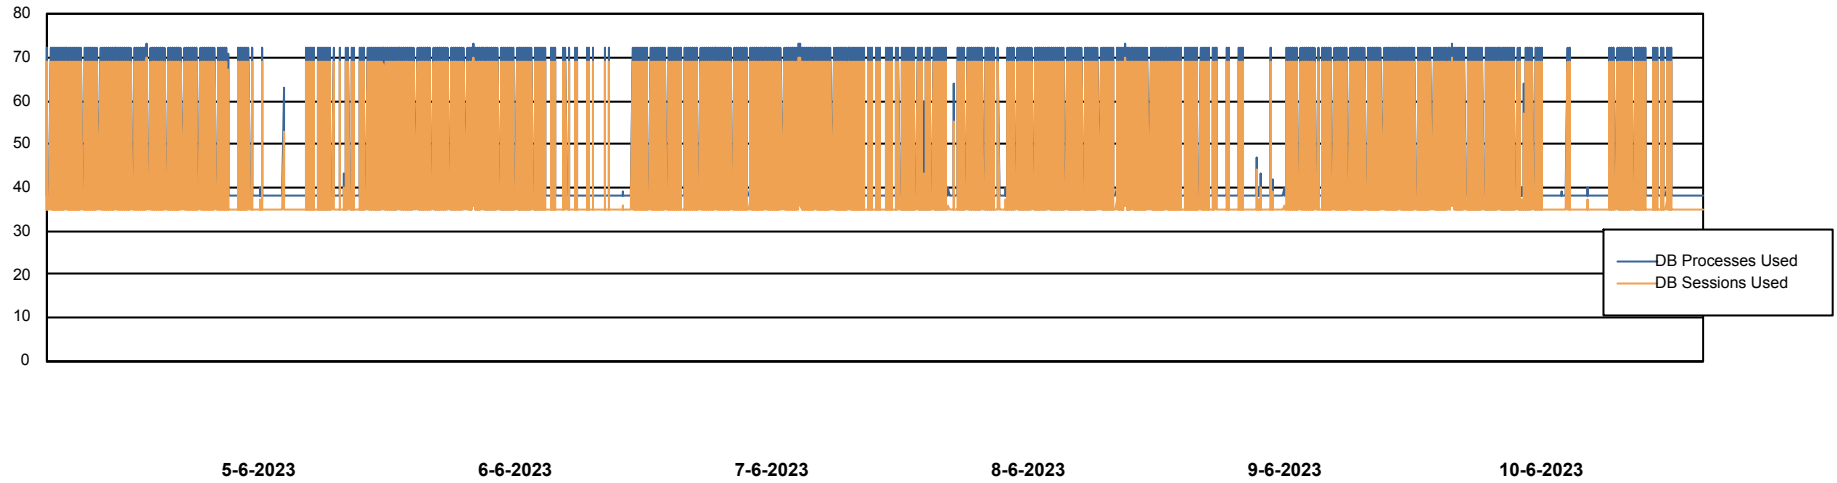

Database Performance NIXDB_Standby

DB Processes Max 300