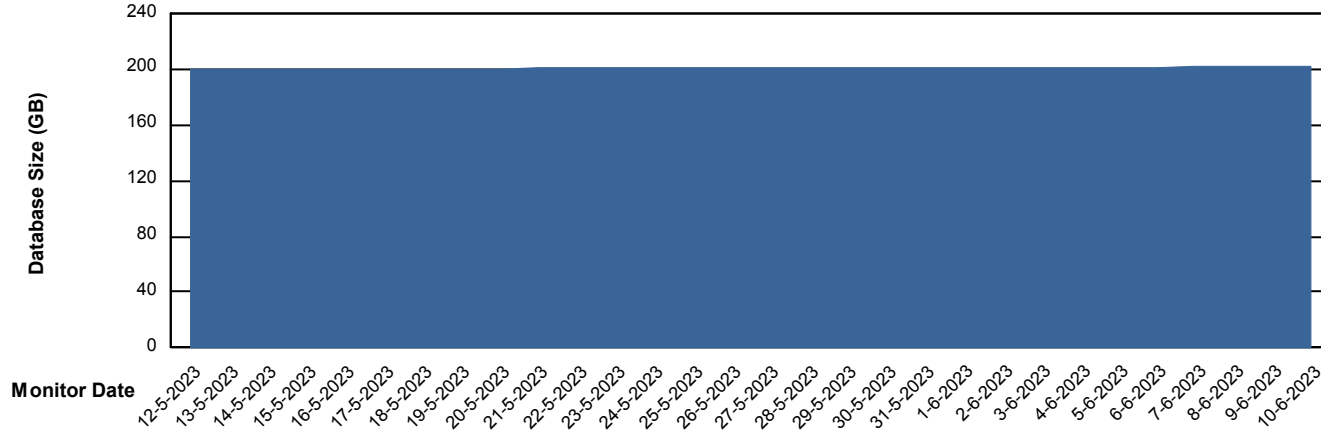

Customer NIX_Production
Database ID 51

Database Performance NIXDB_Standby

DB Processes Max 300

Weekly SLA Customer Report

Customer NIX_Production
Database ID 51

DATABASE SIZE NIXDB_BI

Database growth over last month