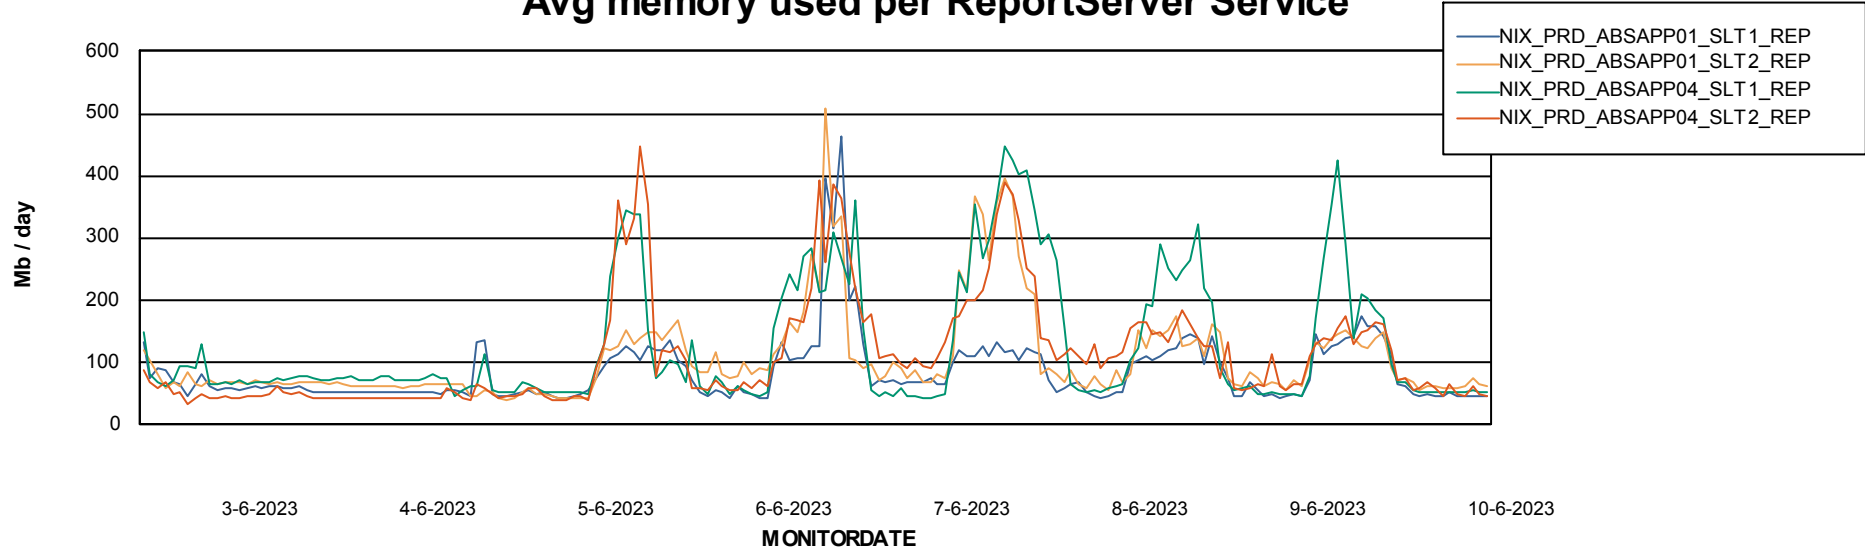

Avg memory used per ABS Server Service

Avg users per day per ABS server

Weekly SLA Customer Report

Customer NIX_Production
Database ID 51

ABSSolute Application ReportServer Services

Avg memory used per ReportServer Service