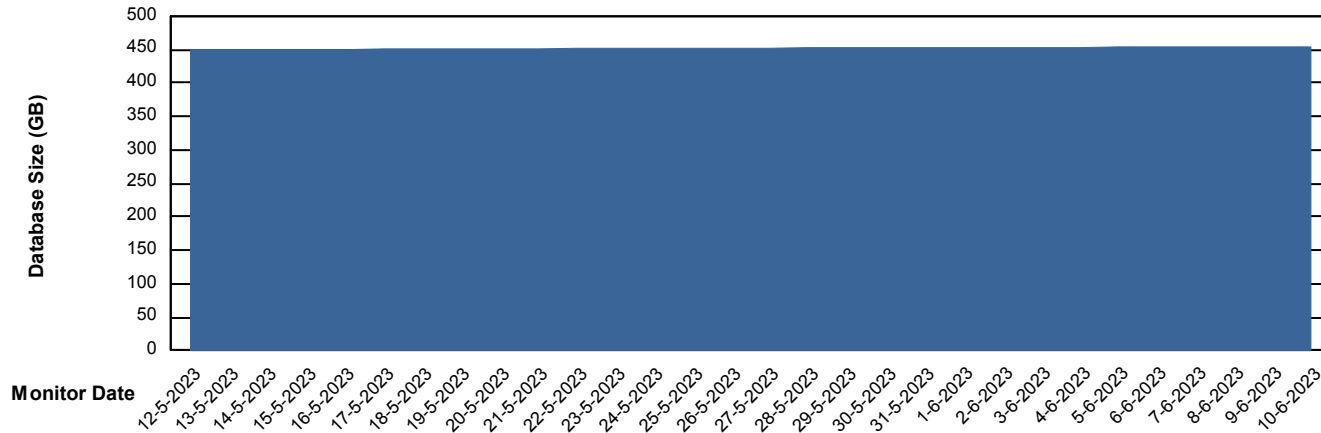

DATABASE SIZE NIXDB_Production

Database growth over last month