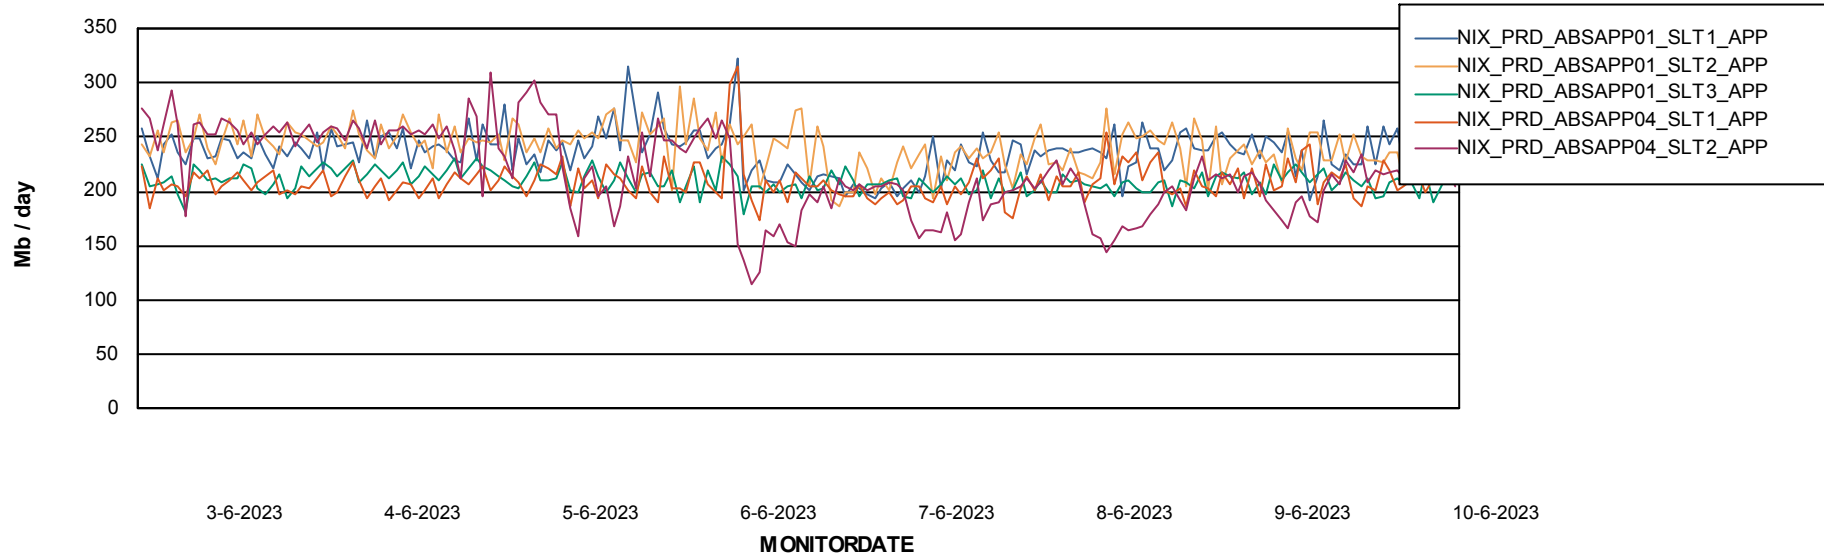

ABSSolute Application Server Services

Avg memory used per ABS Server Service