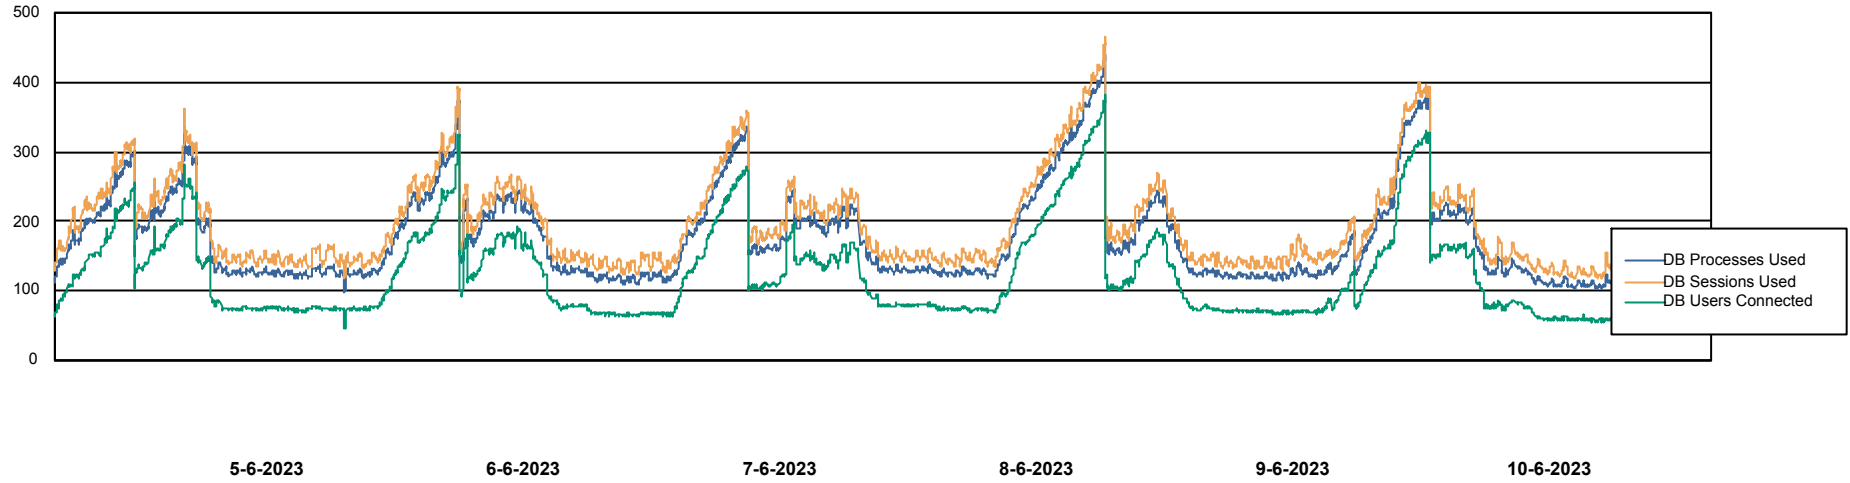

Weekly SLA Customer Report

Customer NIX_Production
Database ID 51

Database Performance NIXDB_BI

Weekly SLA Customer Report

Customer NIX_Production
Database ID 51

Database Performance NIXDB_Production

Weekly SLA Customer Report

Customer NIX_Production
Database ID 51

Database Performance NIXDB_Standby

DB Processes Max 300

Weekly SLA Customer Report

Customer NIX_Production
Database ID 51

DATABASE SIZE NIXDB_BI

Database growth over last month