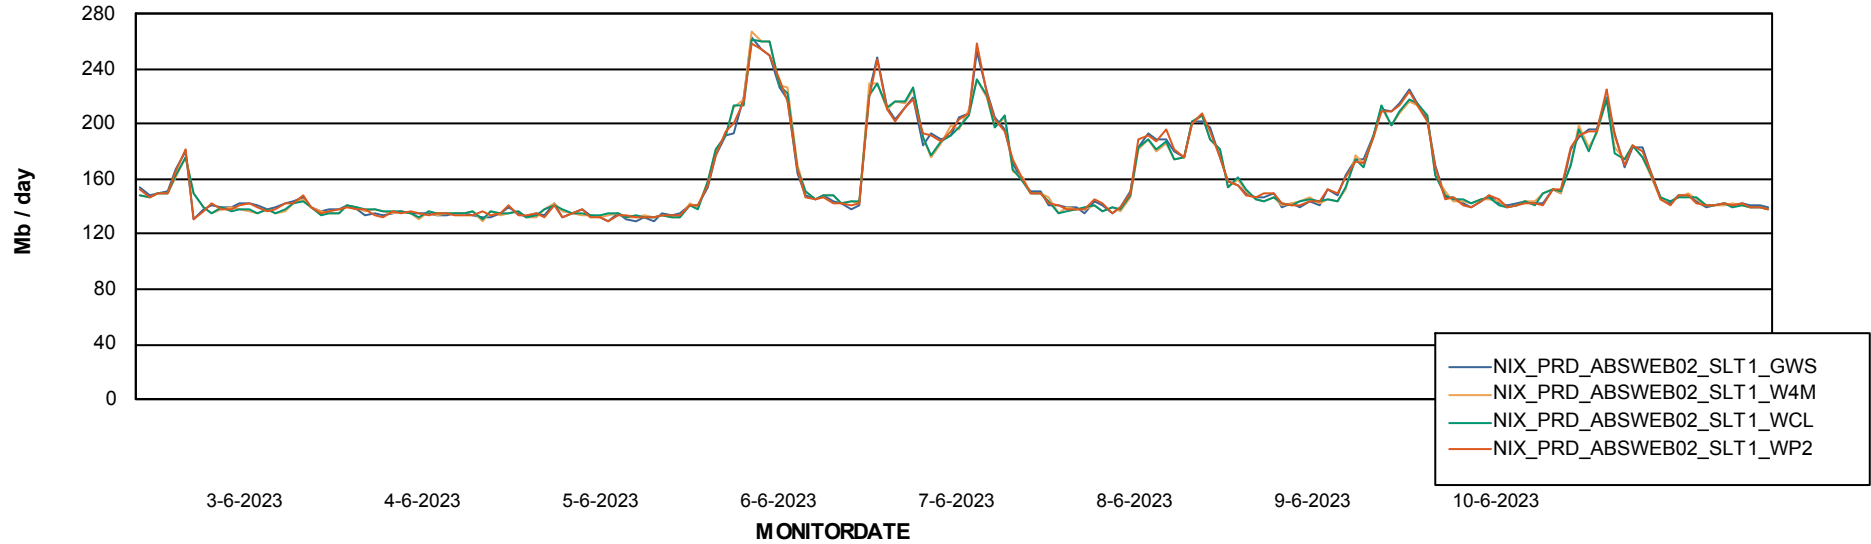

ABSSolute Web Component Services

Avg memory used per ABS Web component