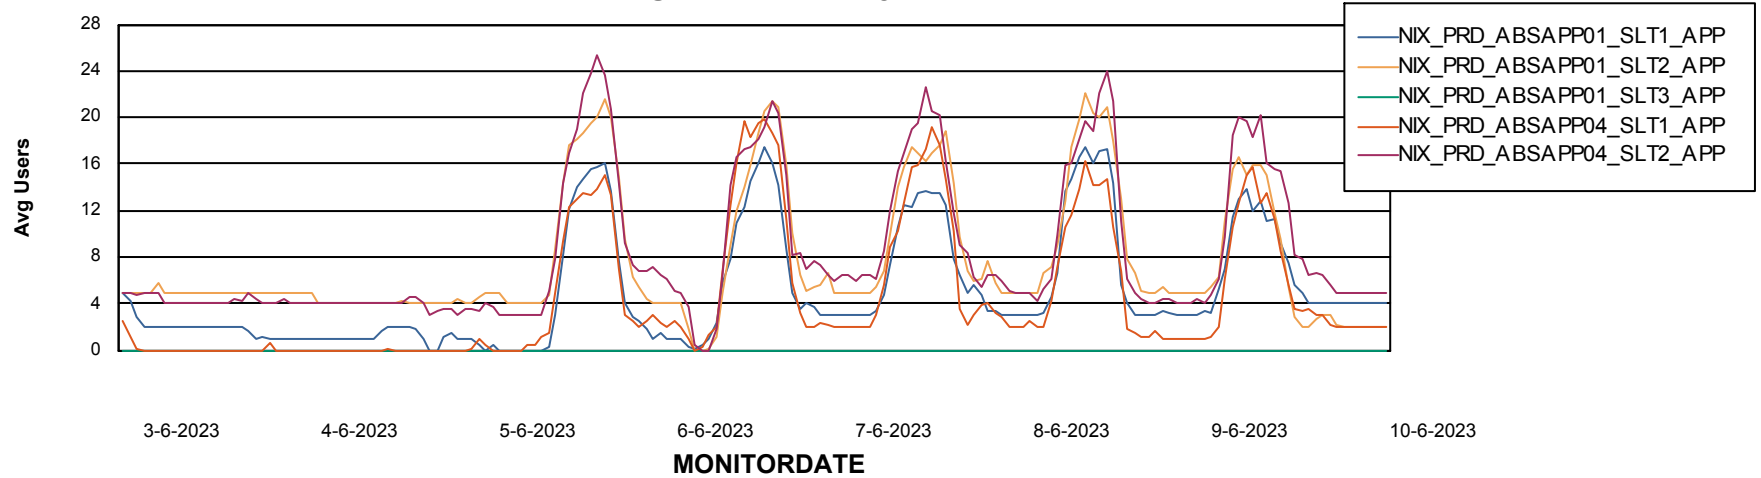

Avg users per day per ABS server