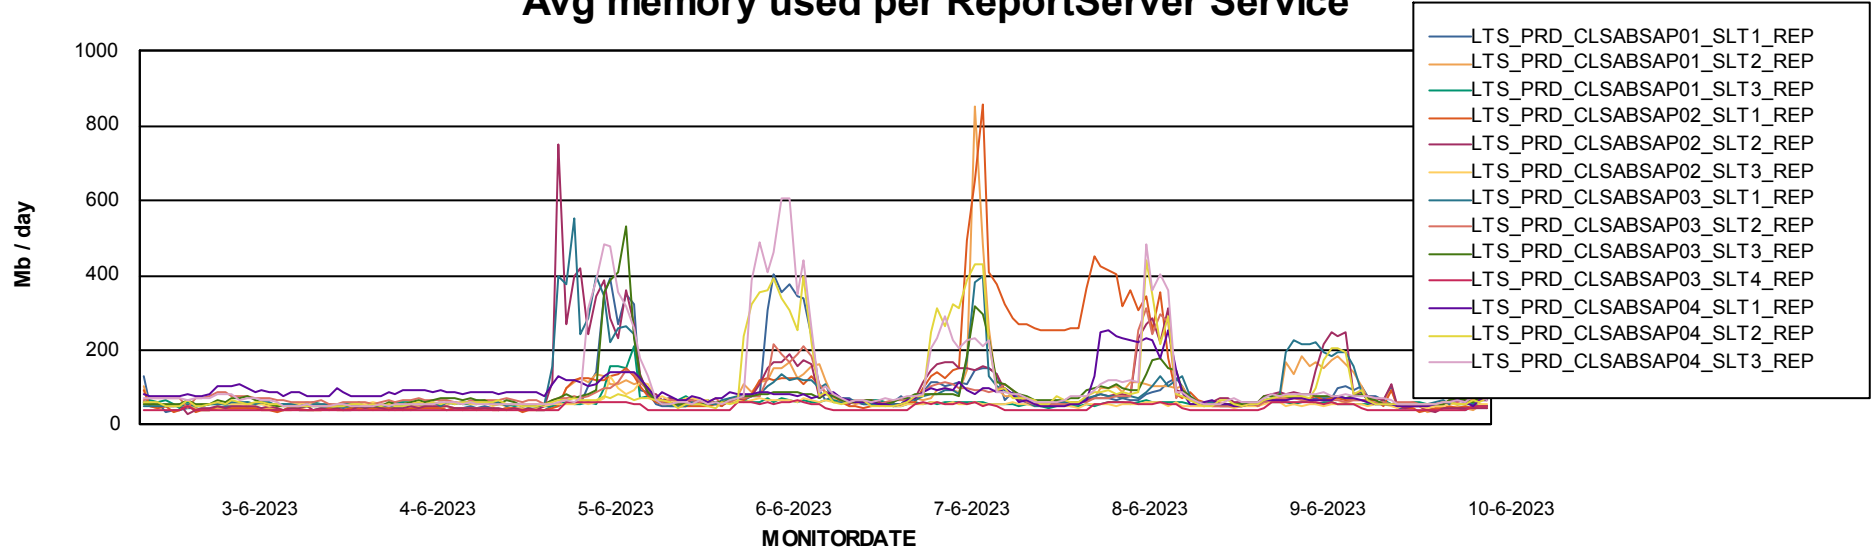

ABSSolute Application ReportServer Services

Avg memory used per ReportServer Service