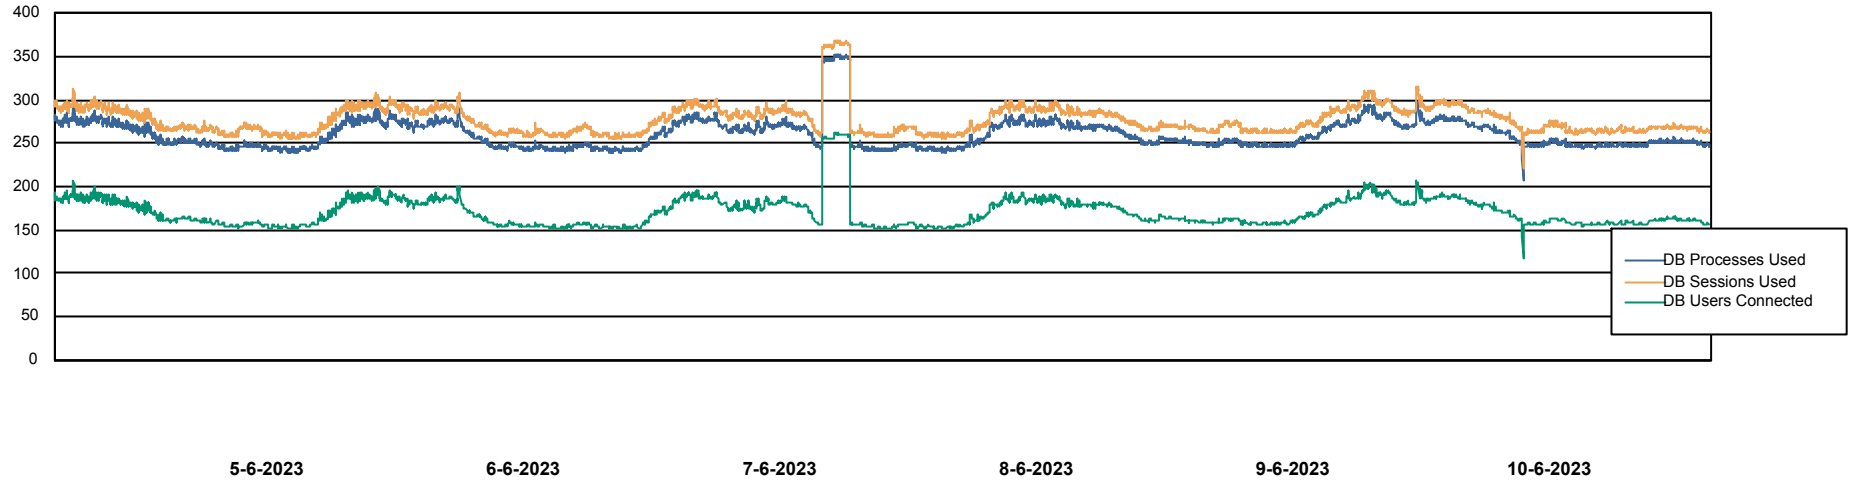

Weekly SLA Customer Report

Customer LTS(CleanLease)_Production
Database ID 126

Database Performance LTS_PROD_CLSABSBI01_BI

Weekly SLA Customer Report

Customer LTS(CleanLease)_Production
Database ID 126

Database Performance LTS_PROD_CLSABSD01_PRDB