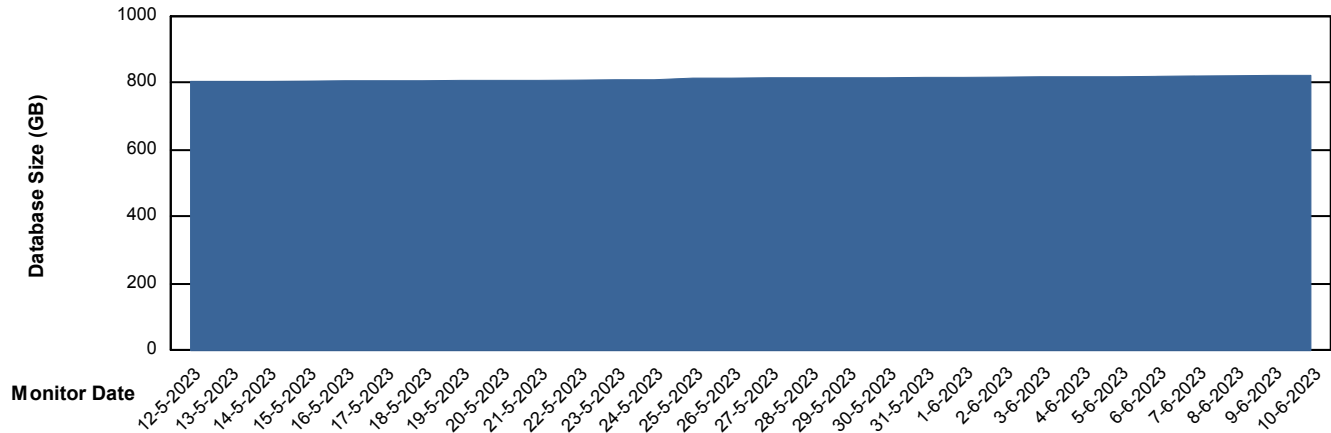

Customer LTS(CleanLease)_Production
Database ID 126

DATABASE SIZE LTS_PROD_CLSABSBI01_BI

Database growth over last month

DATABASE SIZE LTS_PROD_CLSABSDB01_PRDB

Database growth over last month

Weekly SLA Customer Report