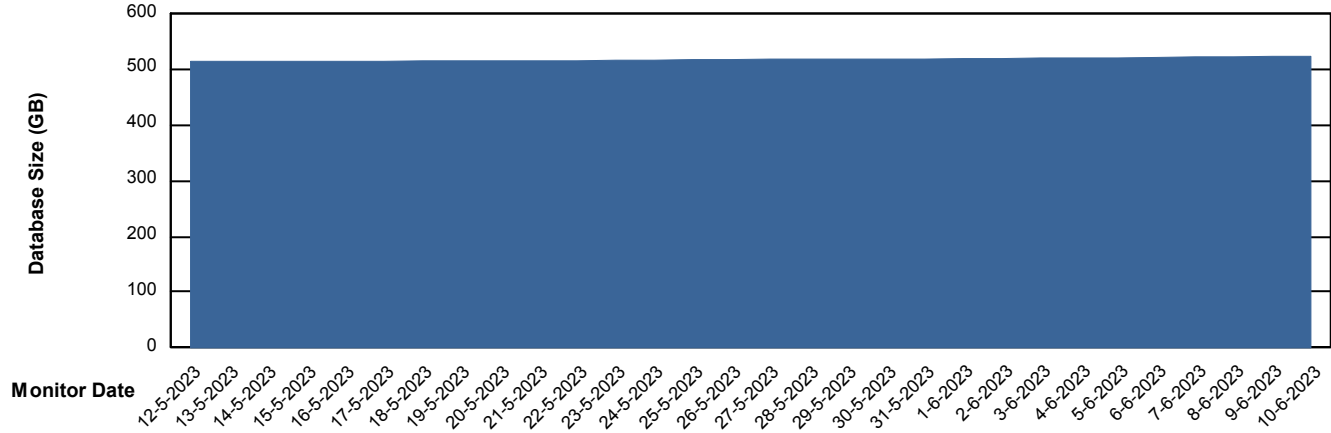

DATABASE SIZE LTS_PROD_CLSABSBI01_BI

Database growth over last month