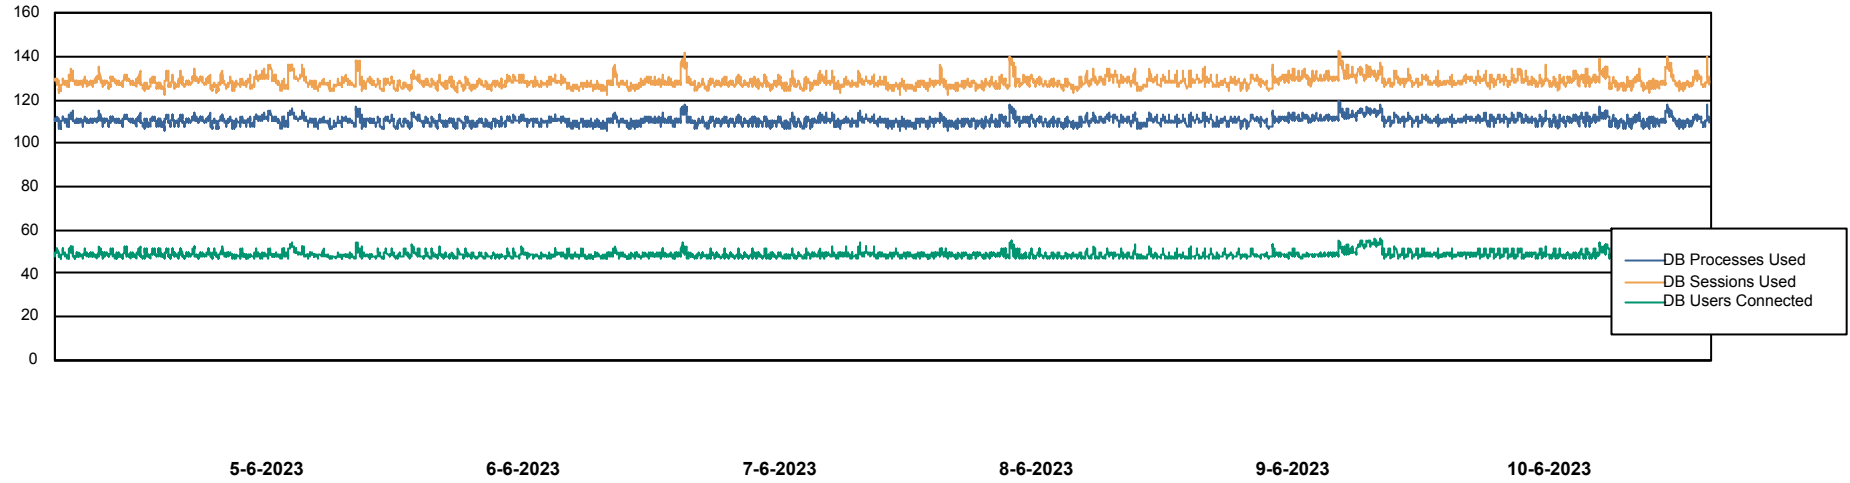

Database Performance BI-DBSRV_DB