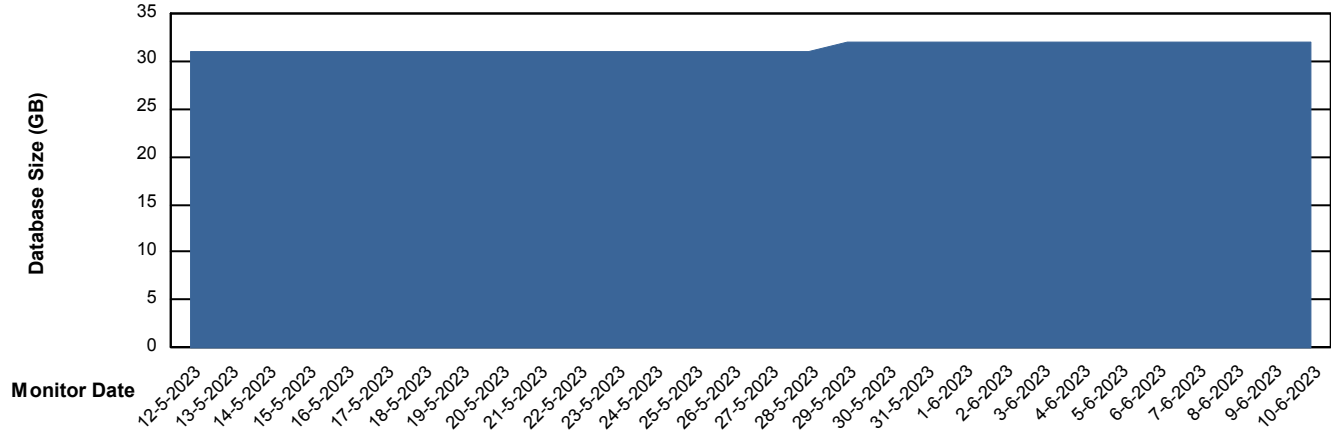

DATABASE SIZE BI-DBSRV_DB

Database growth over last month