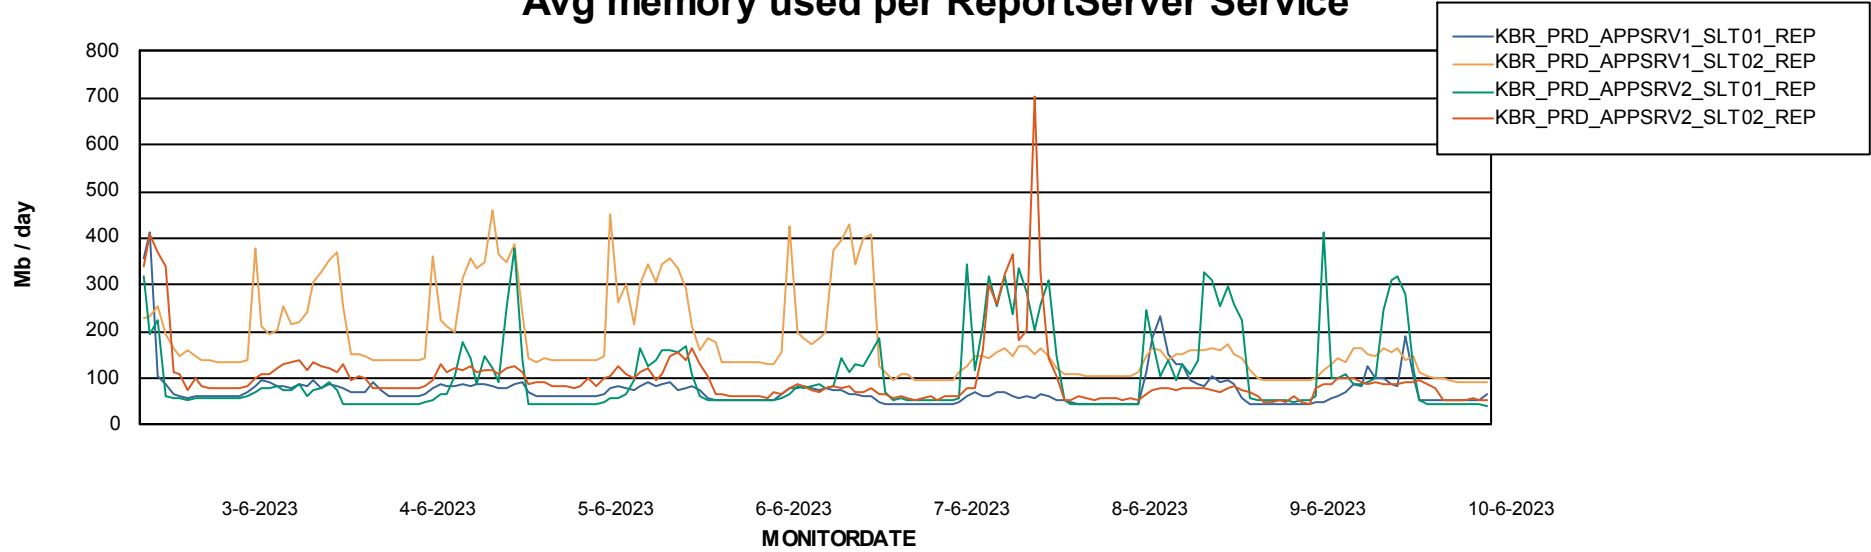

ABSSolute Application Server Services

Avg memory used per ReportServer Service