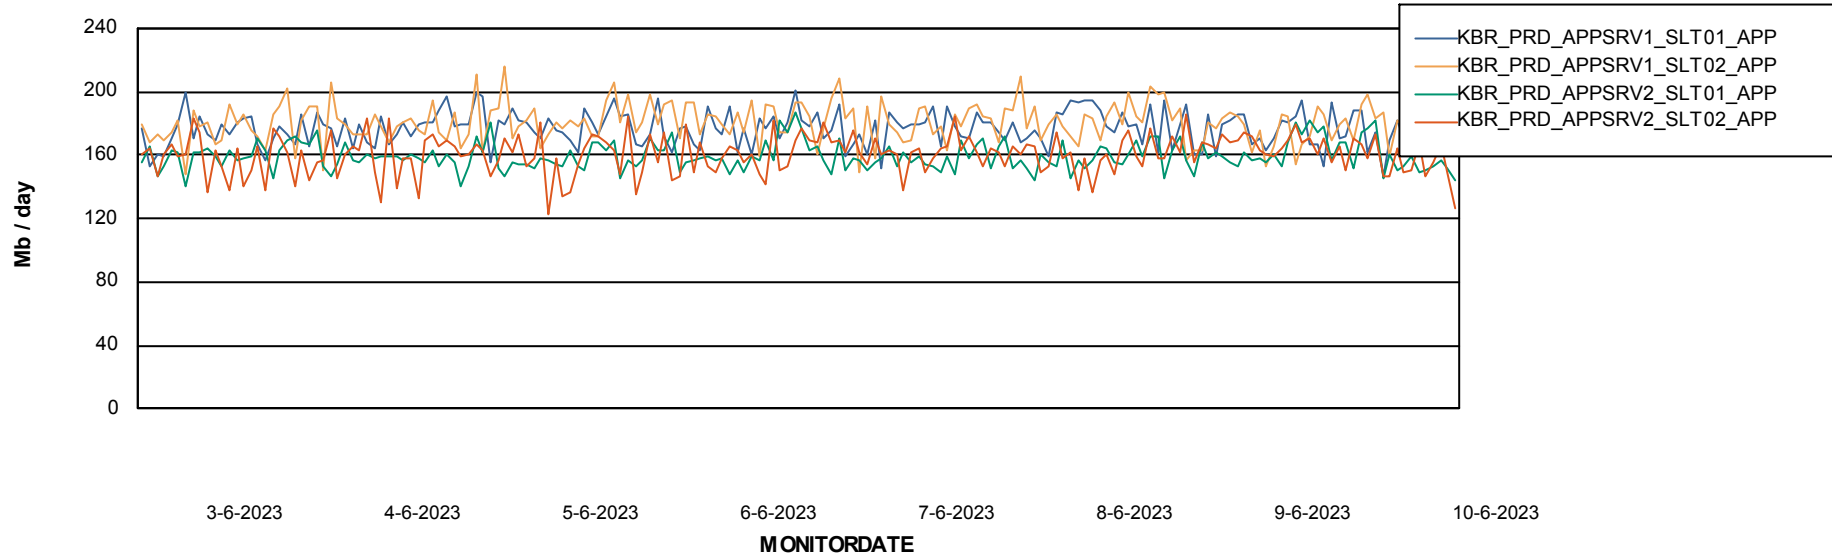

ABSSolute Application Server Services

Avg memory used per ABS Server Service