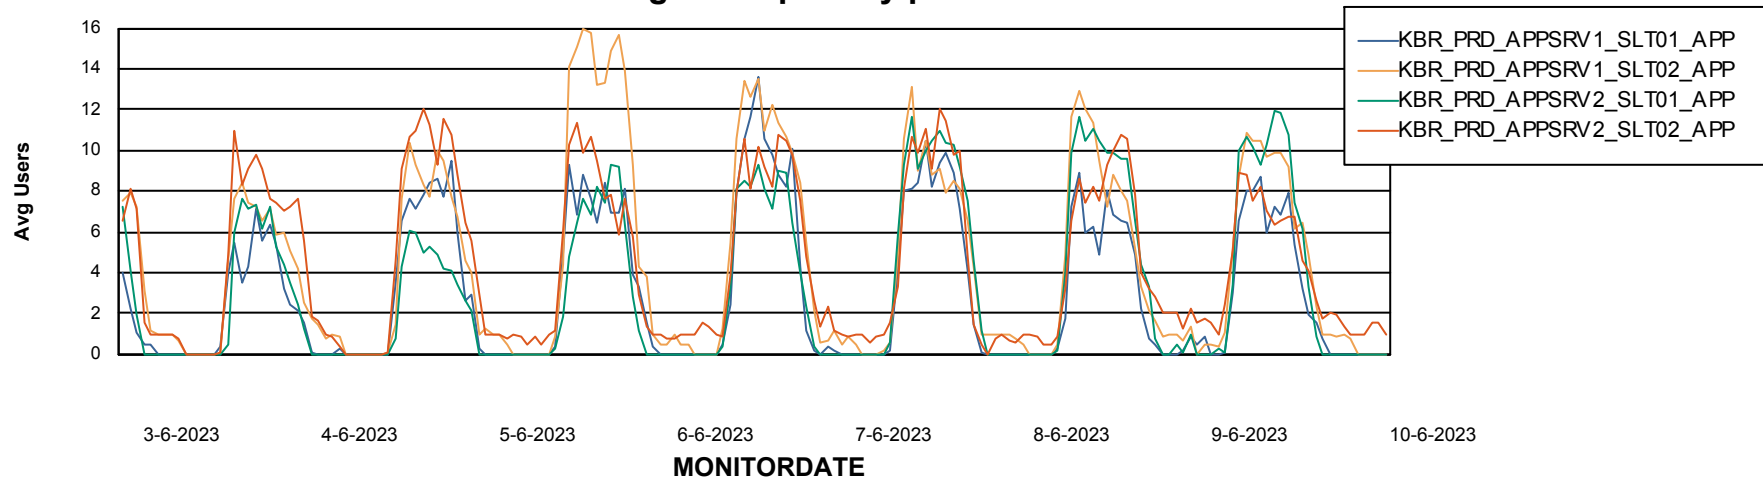

Avg users per day per ABS server