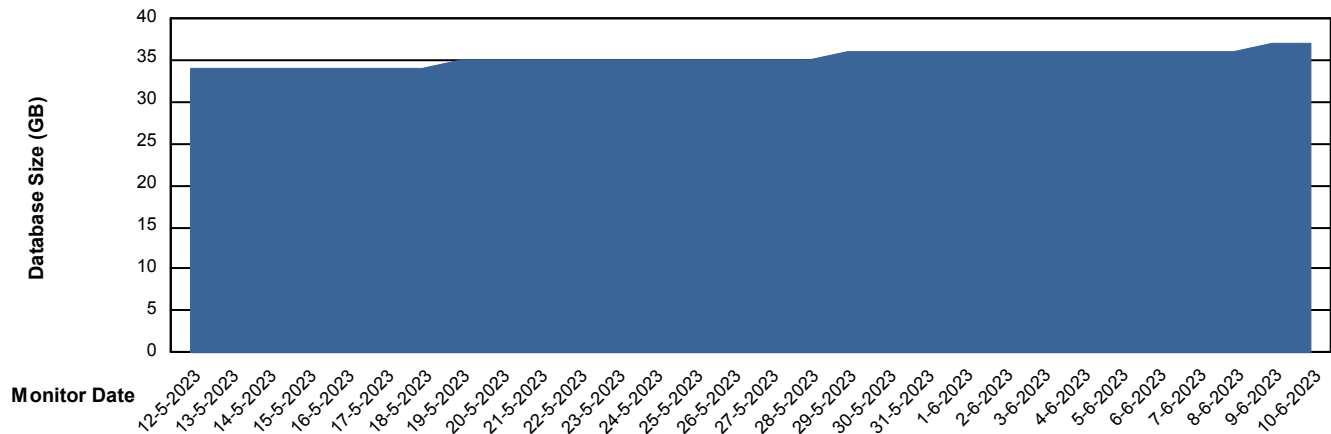

DATABASE SIZE KBR_PRD_DB-SRV1_DB

Database growth over last month