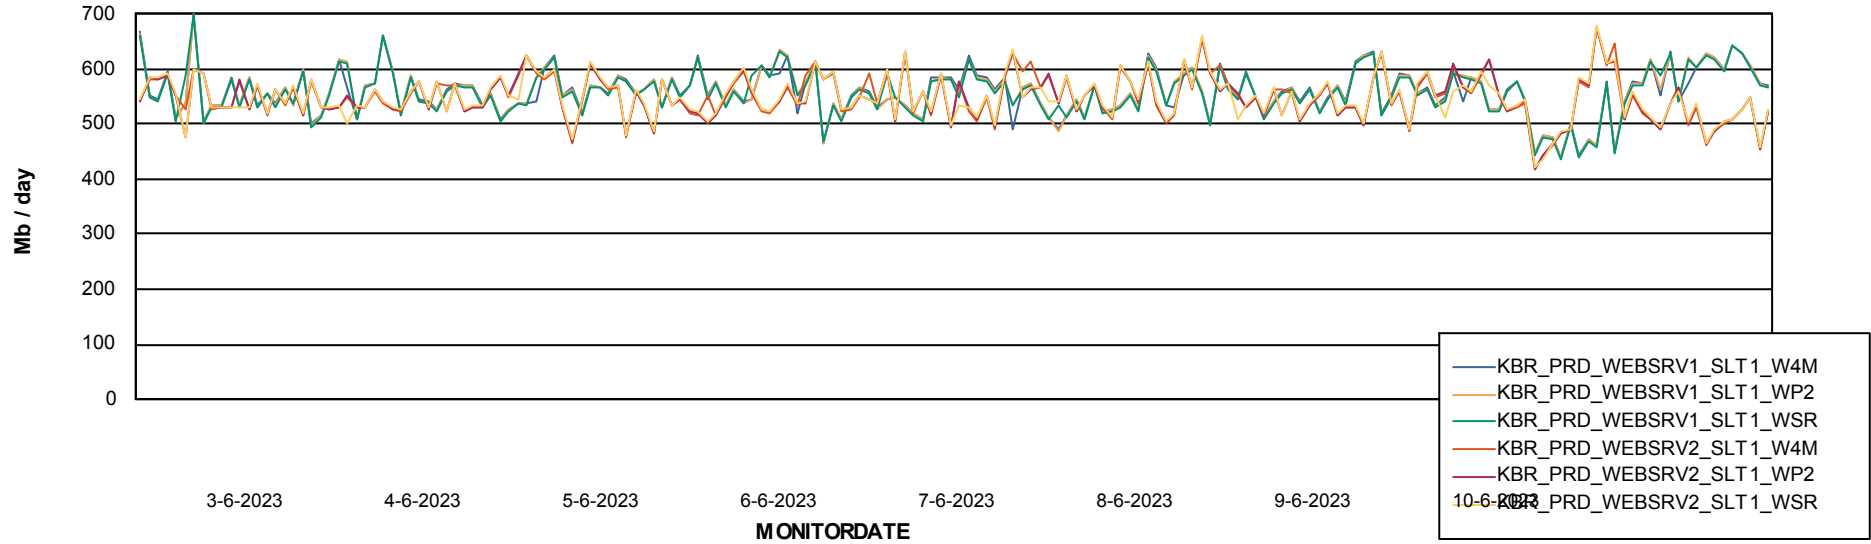

ABSSolute Web Component Services

Avg memory used per ABS Web component