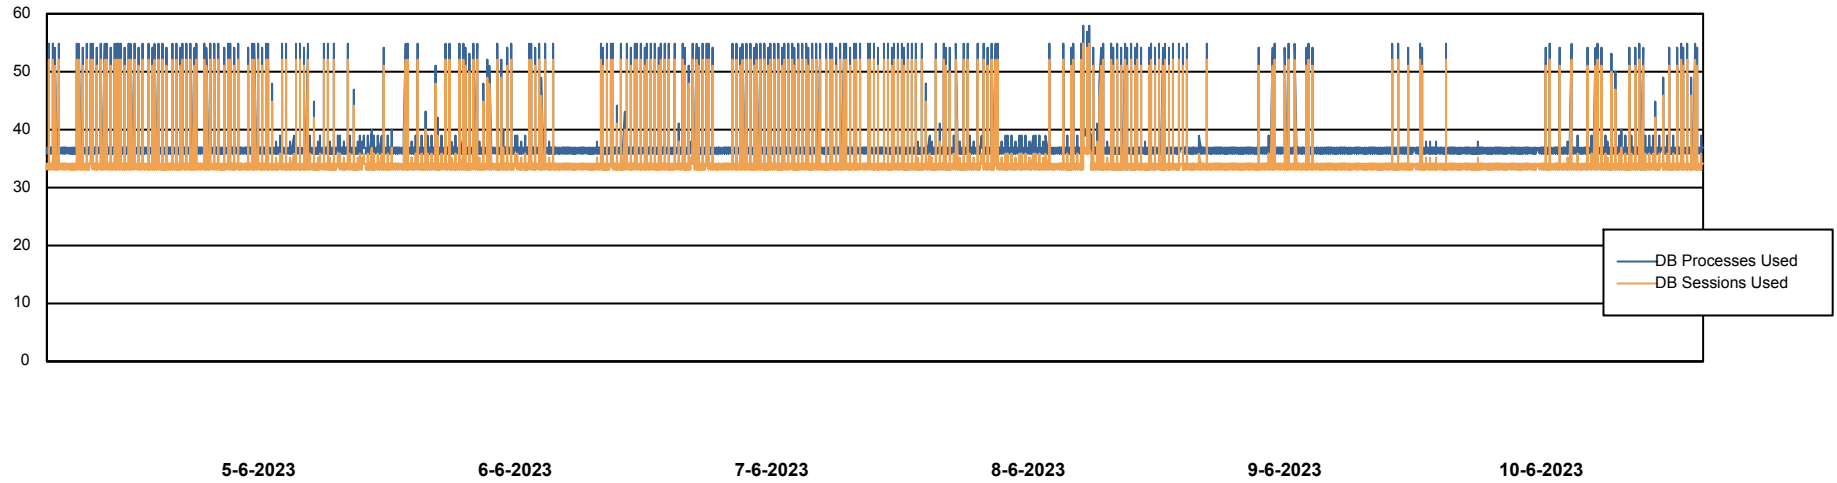

# Weekly SLA Customer Report

Customer HUE\_Production  
Database ID 154

Database Performance HUE\_STB\_S-ORATEST2\_DB

DB Processes Max 1,000