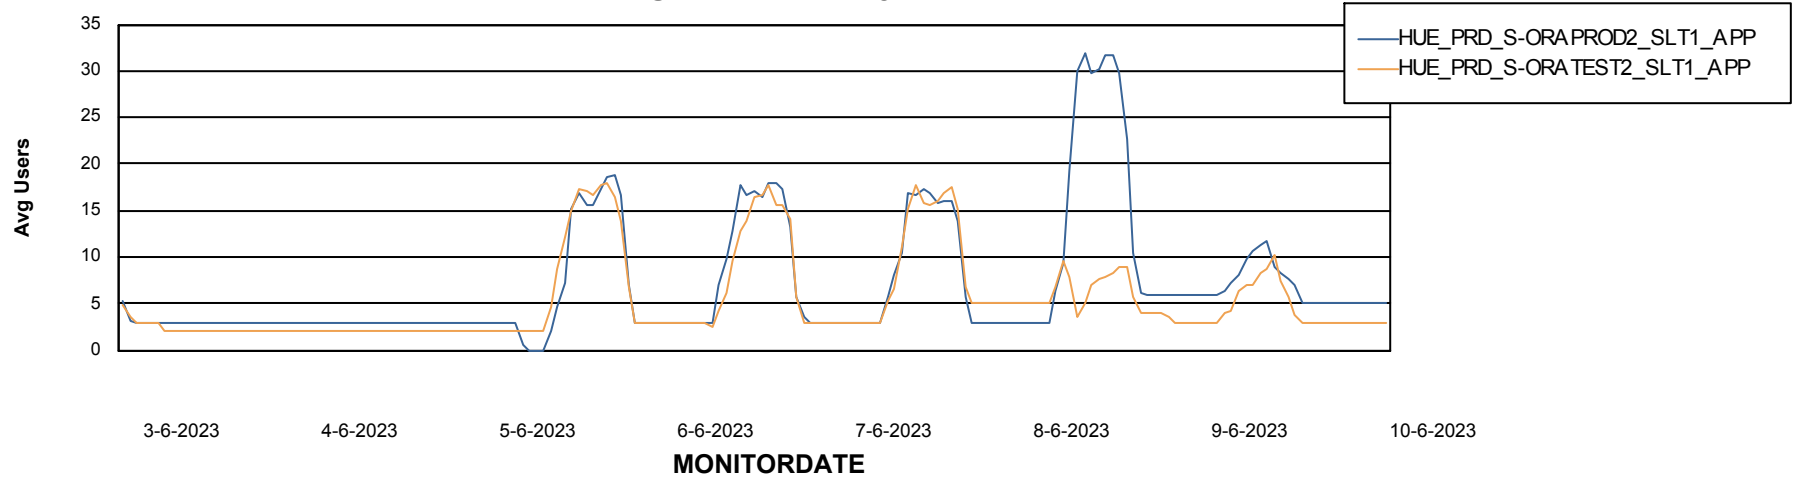

Avg users per day per ABS server