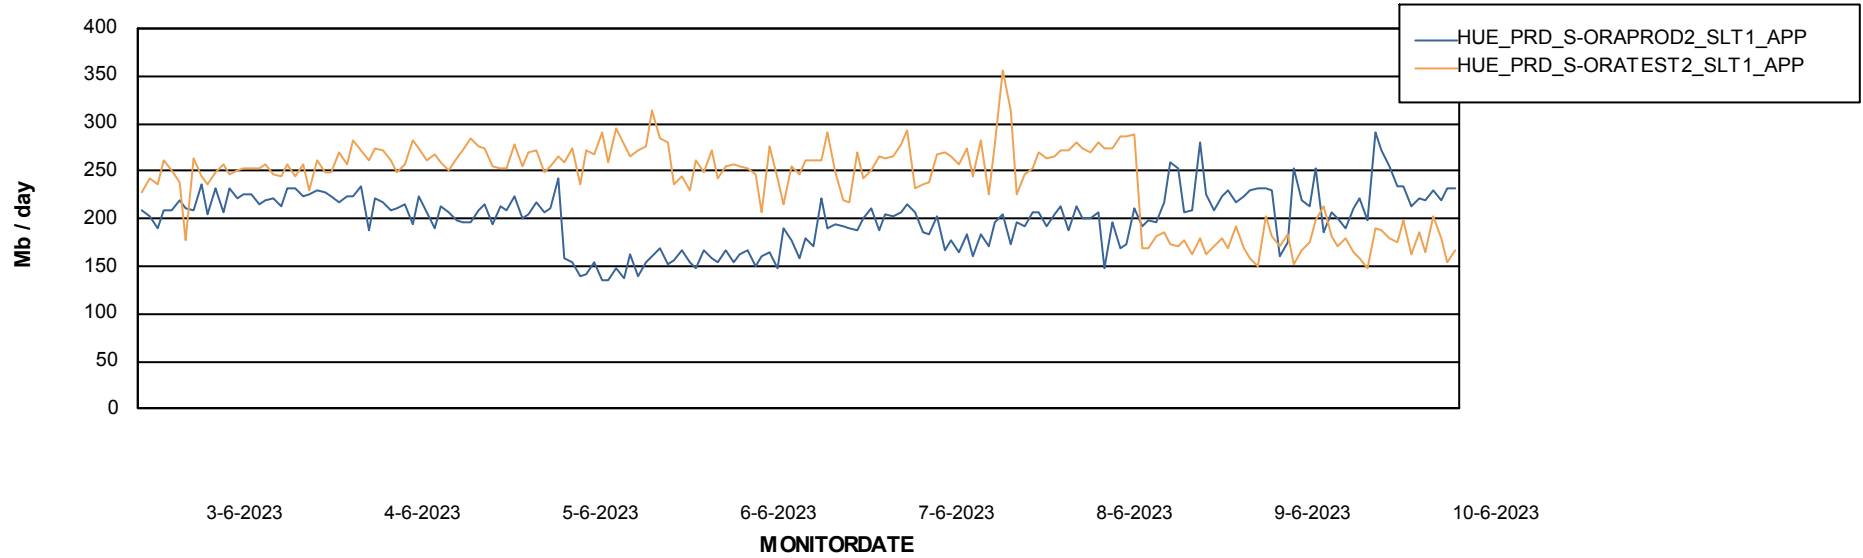

ABSSolute Application Server Services

Avg memory used per ABS Server Service