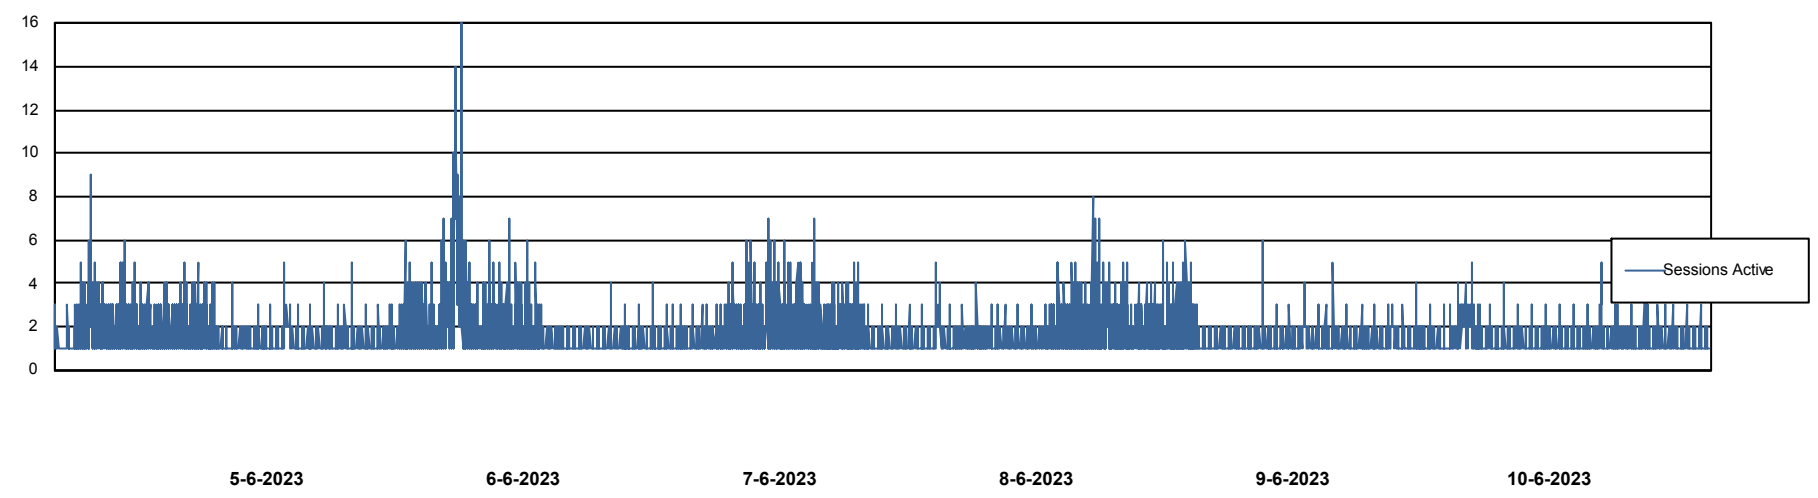

Database Performance HUE_PRD_S-ORAPROD2_DB