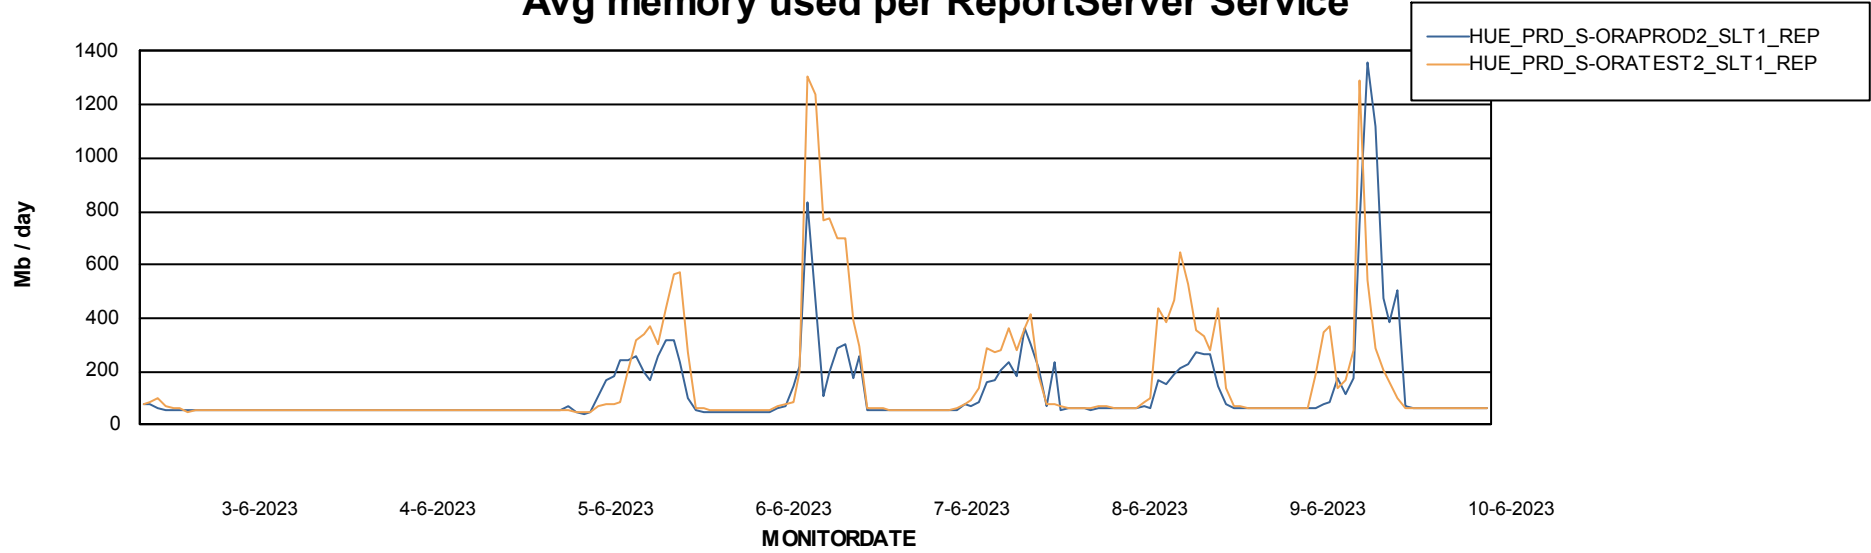

ABSSolute Application ReportServer Services

Avg memory used per ReportServer Service