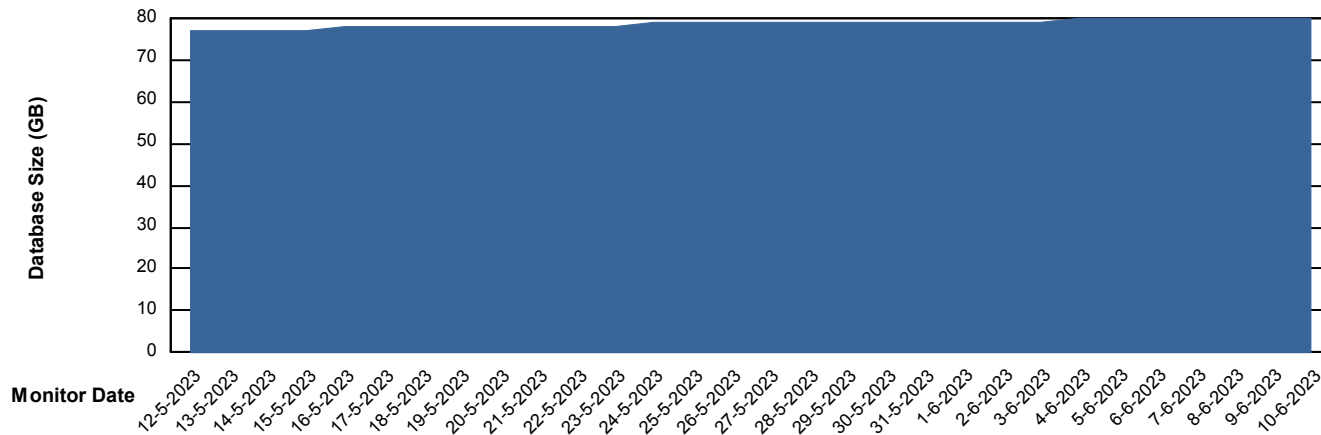

# Weekly SLA Customer Report

Customer HUE\_Production  
Database ID 154

DATABASE SIZE HUE\_PRD\_S-ORABI\_DB

### Database growth over last month