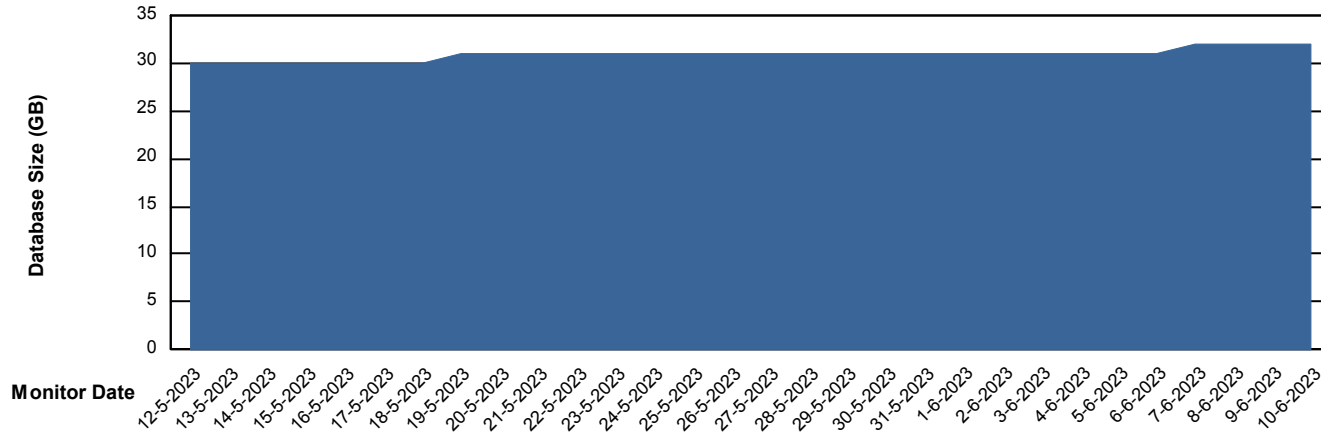

DATABASE SIZE HUE_PRD_S-ORABI_DB

Database growth over last month