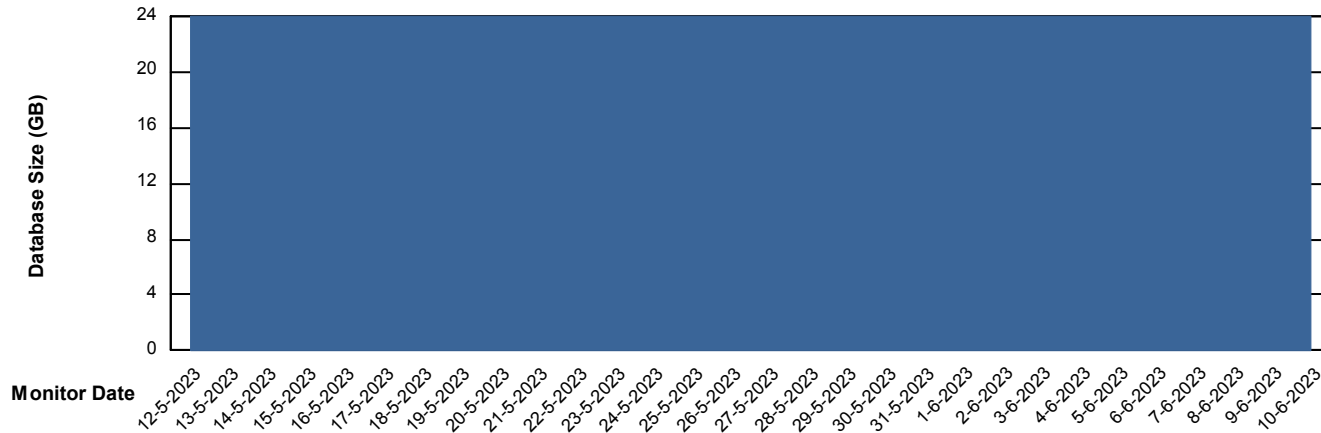

DB Processes Max 1,000

Weekly SLA Customer Report

Customer EUT_Production
Database ID 114

DATABASE SIZE EUT_EUP_PRD_URVINA22T_DB

Database growth over last month

DATABASE SIZE EUT_URM_PRD_URVINA26_DB

Database growth over last month