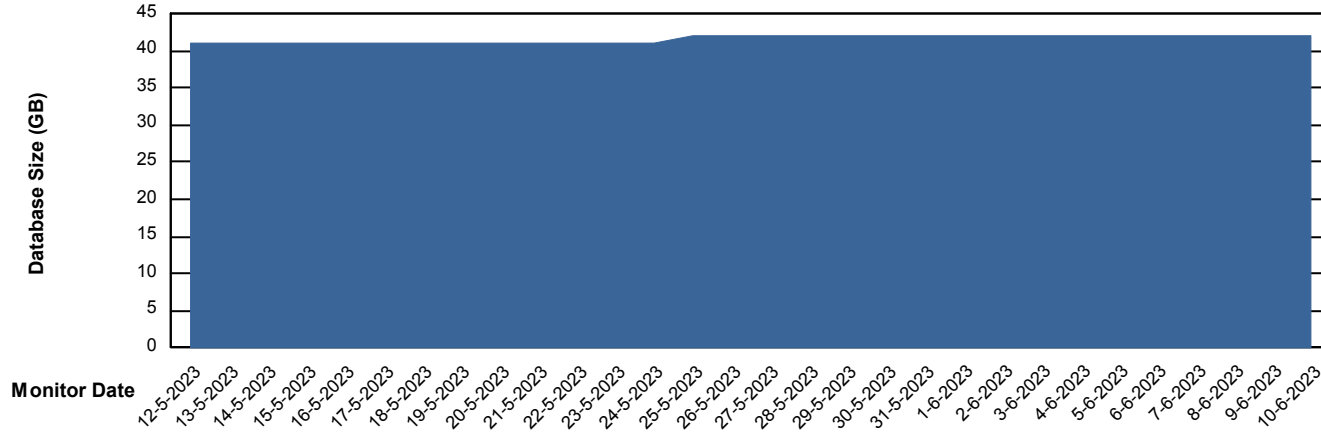

Customer ELJ Production
Database ID 72

Database Performance ELJDB_Standby

DB Processes Max 600
DB Sessions Max 4

Weekly SLA Customer Report

Customer ELJ Production
Database ID 72

DATABASE SIZE ELJDB_BI

Database growth over last month

DATABASE SIZE ELJDB_Production

Database growth over last month

Weekly SLA Customer Report

Customer ELJ Production
Database ID 72

Database Tablespace ELJDB_BI

Date	Tablespace Name	Filesize (Gb)	Usedsize (Gb)	Percentage free
10-6-2023	ABSDATA	22	16	27
	INDX	28	23	19
9-6-2023	ABSDATA	22	16	27
	INDX	28	23	20
8-6-2023	ABSDATA	22	16	27
	INDX	28	23	20
7-6-2023	ABSDATA	22	16	27
	INDX	28	22	20
6-6-2023	ABSDATA	22	16	27
	INDX	28	22	20
5-6-2023	ABSDATA	22	16	27
	INDX	28	22	20
4-6-2023	ABSDATA	22	16	27
	INDX	28	22	20