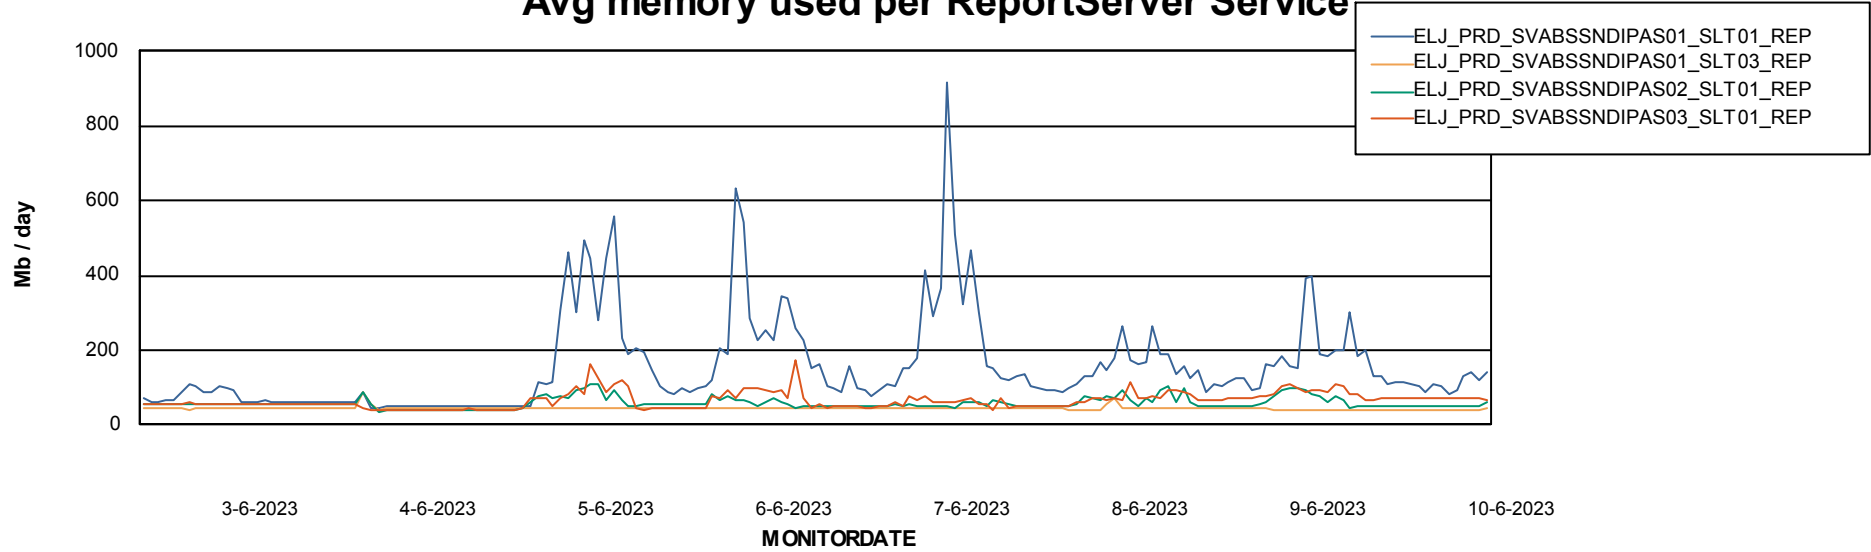

Avg memory used per ABS Server Service

Avg users per day per ABS server

Weekly SLA Customer Report

Customer ELJ Production
Database ID 72

ABSSolute Application ReportServer Services

Avg memory used per ReportServer Service