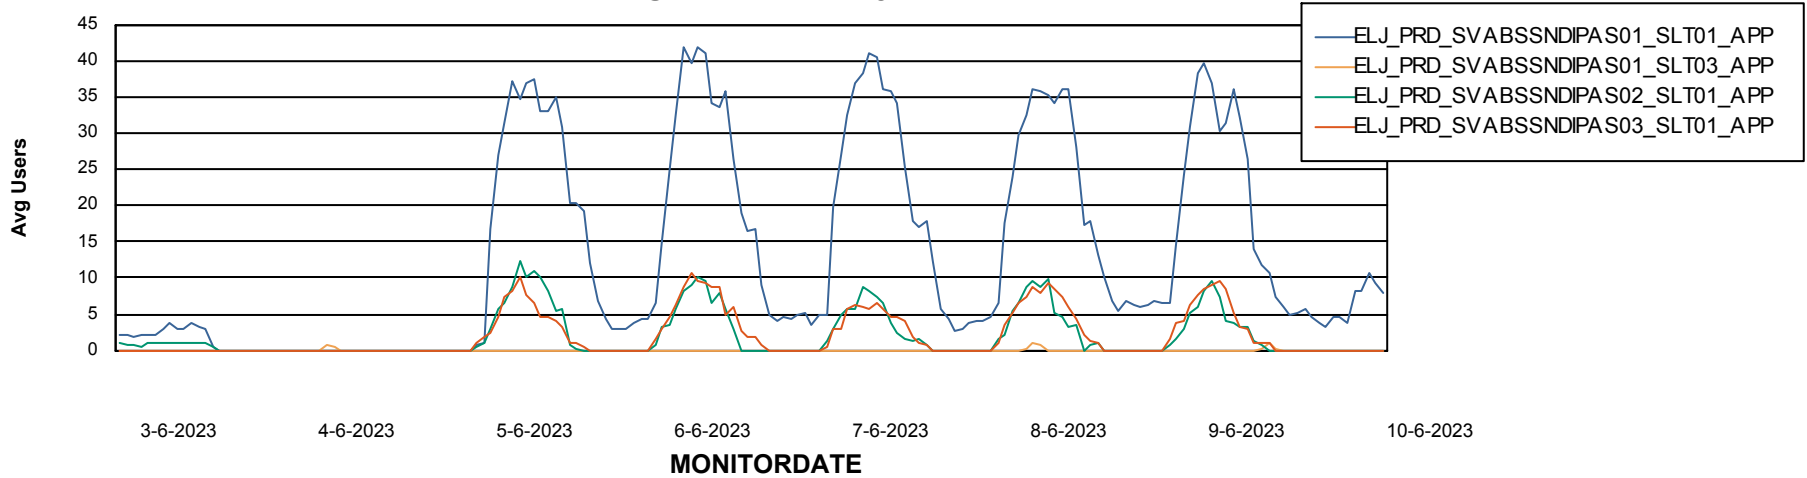

Avg users per day per ABS server