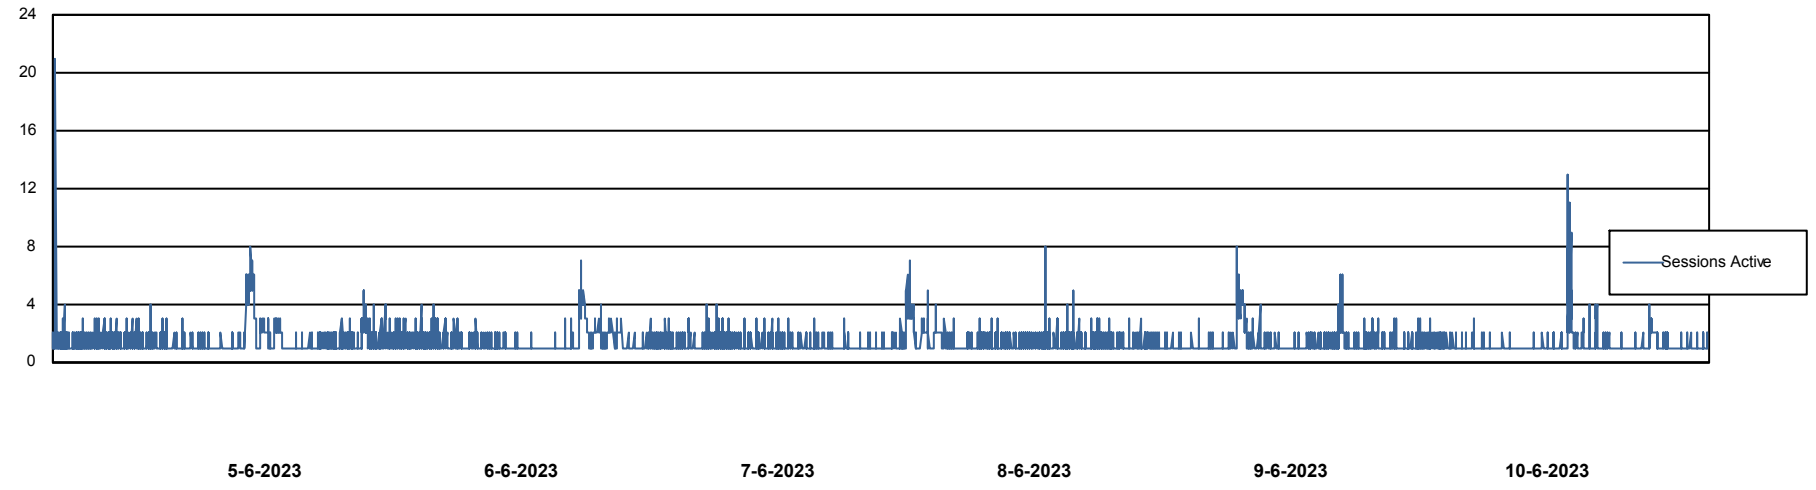

Weekly SLA Customer Report

Customer ELJ Production
Database ID 72

Database Performance ELJDB_BI

Weekly SLA Customer Report

Customer ELJ Production
Database ID 72

Database Performance ELJDB_Production

Weekly SLA Customer Report

Customer ELJ Production
Database ID 72

Database Performance ELJDB_Standby

DB Processes Max 600
DB Sessions Max 4

Weekly SLA Customer Report

Customer ELJ Production
Database ID 72

DATABASE SIZE ELJDB_BI

Database growth over last month