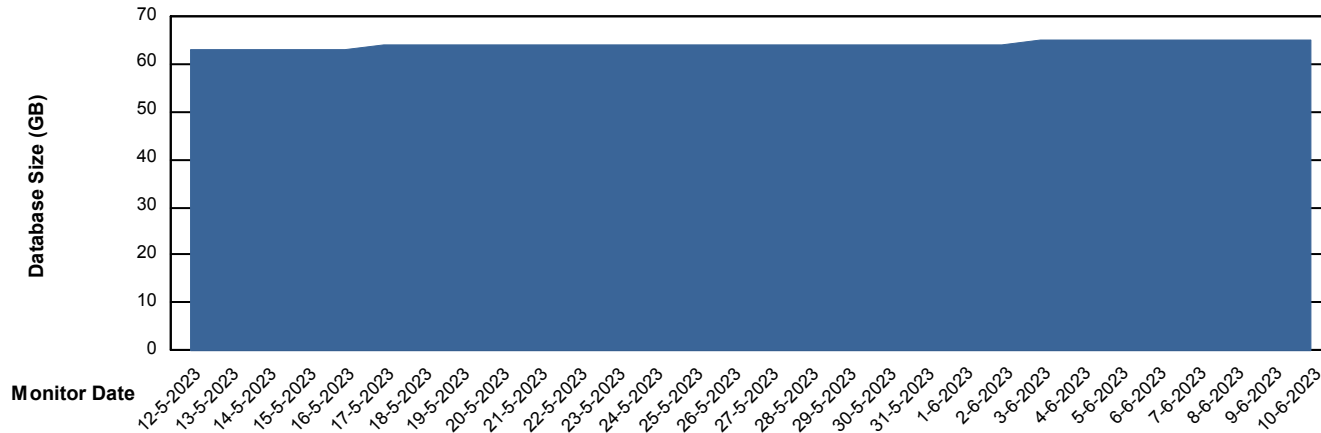

Customer ELJ Production
Database ID 72

Database Performance ELJDB_Standby

DB Processes Max 600
DB Sessions Max 4

Weekly SLA Customer Report

Customer ELJ Production
Database ID 72

DATABASE SIZE ELJDB_BI

Database growth over last month

DATABASE SIZE ELJDB_Production

Database growth over last month

Weekly SLA Customer Report

Customer ELJ Production
Database ID 72

Database Tablespace ELJDB_BI

Date	Tablespace Name	Filesize (Gb)	Usedsize (Gb)	Percentage free
10-6-2023	ABSDATA	22	16	27
	INDX	28	23	19
9-6-2023	ABSDATA	22	16	27
	INDX	28	23	20
8-6-2023	ABSDATA	22	16	27
	INDX	28	23	20
7-6-2023	ABSDATA	22	16	27
	INDX	28	22	20
6-6-2023	ABSDATA	22	16	27
	INDX	28	22	20
5-6-2023	ABSDATA	22	16	27
	INDX	28	22	20
4-6-2023	ABSDATA	22	16	27
	INDX	28	22	20