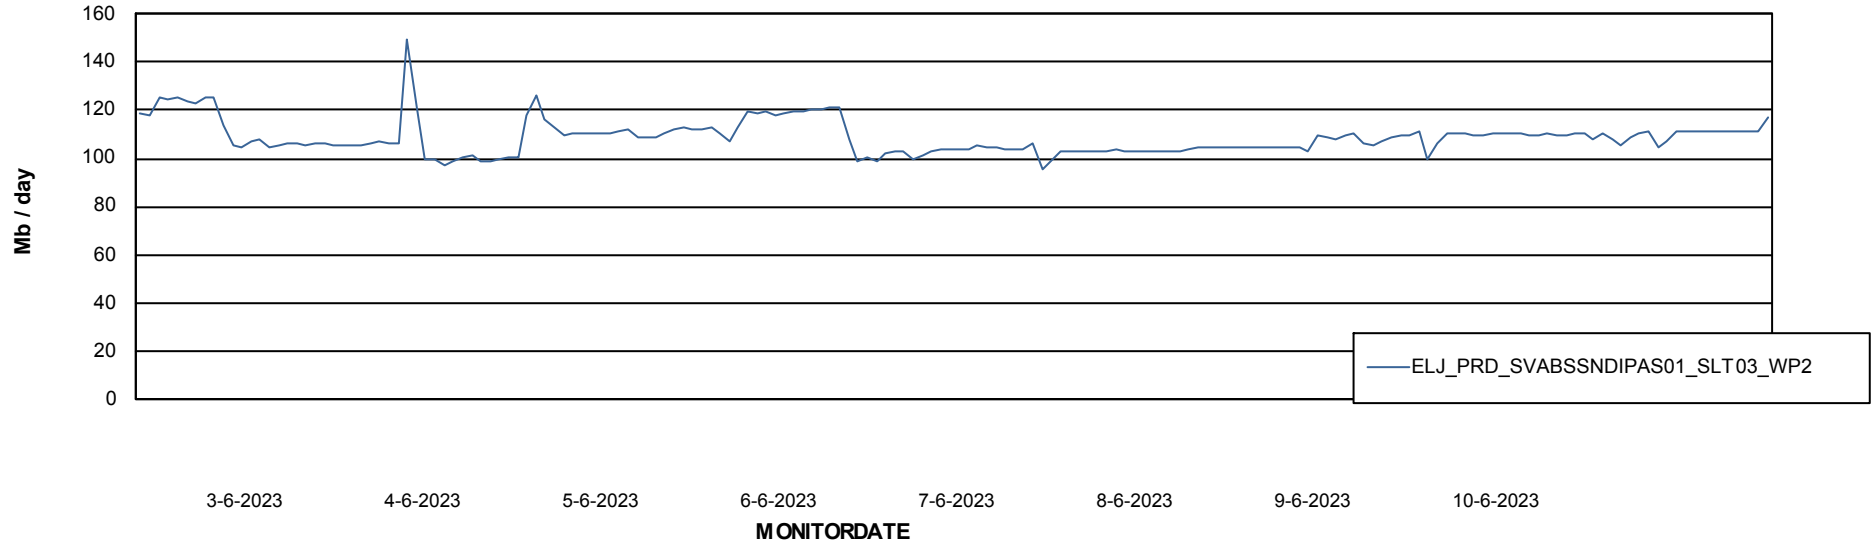

ABSSolute Web Component Services

Avg memory used per ABS Web component