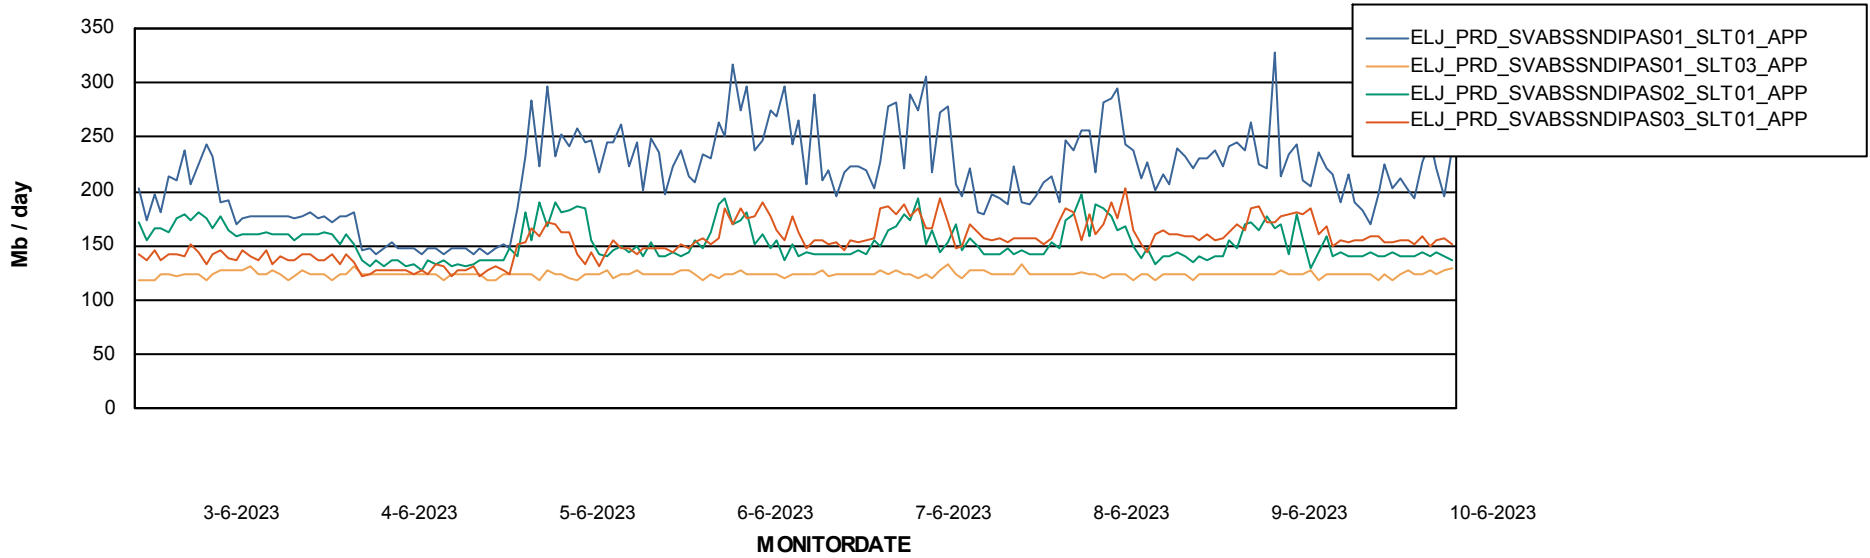

ABSSolute Application Server Services

Avg memory used per ABS Server Service