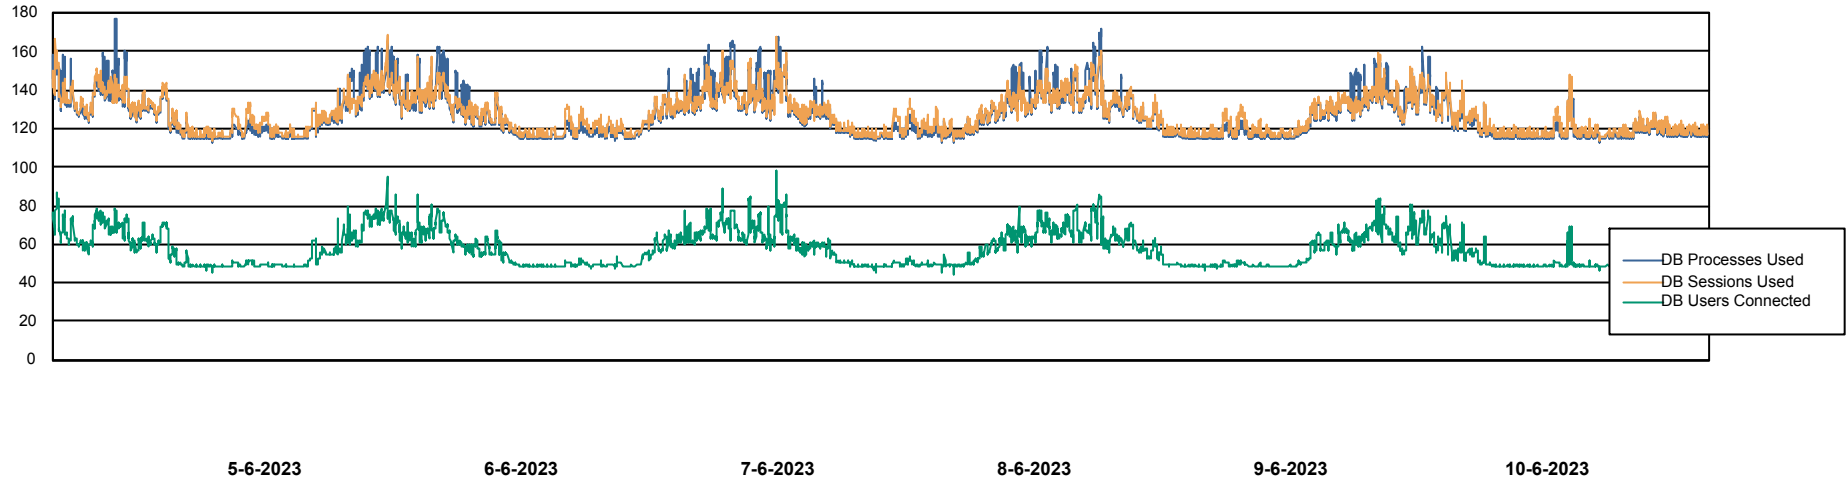

Weekly SLA Customer Report

Customer ELJ Production
Database ID 72

Database Performance ELJDB_BI

Weekly SLA Customer Report

Customer ELJ Production
Database ID 72

Database Performance ELJDB_Production

Weekly SLA Customer Report

Customer ELJ Production
Database ID 72

Database Performance ELJDB_Standby

DB Processes Max 600
DB Sessions Max 4

Weekly SLA Customer Report

Customer ELJ Production
Database ID 72

DATABASE SIZE ELJDB_BI

Database growth over last month