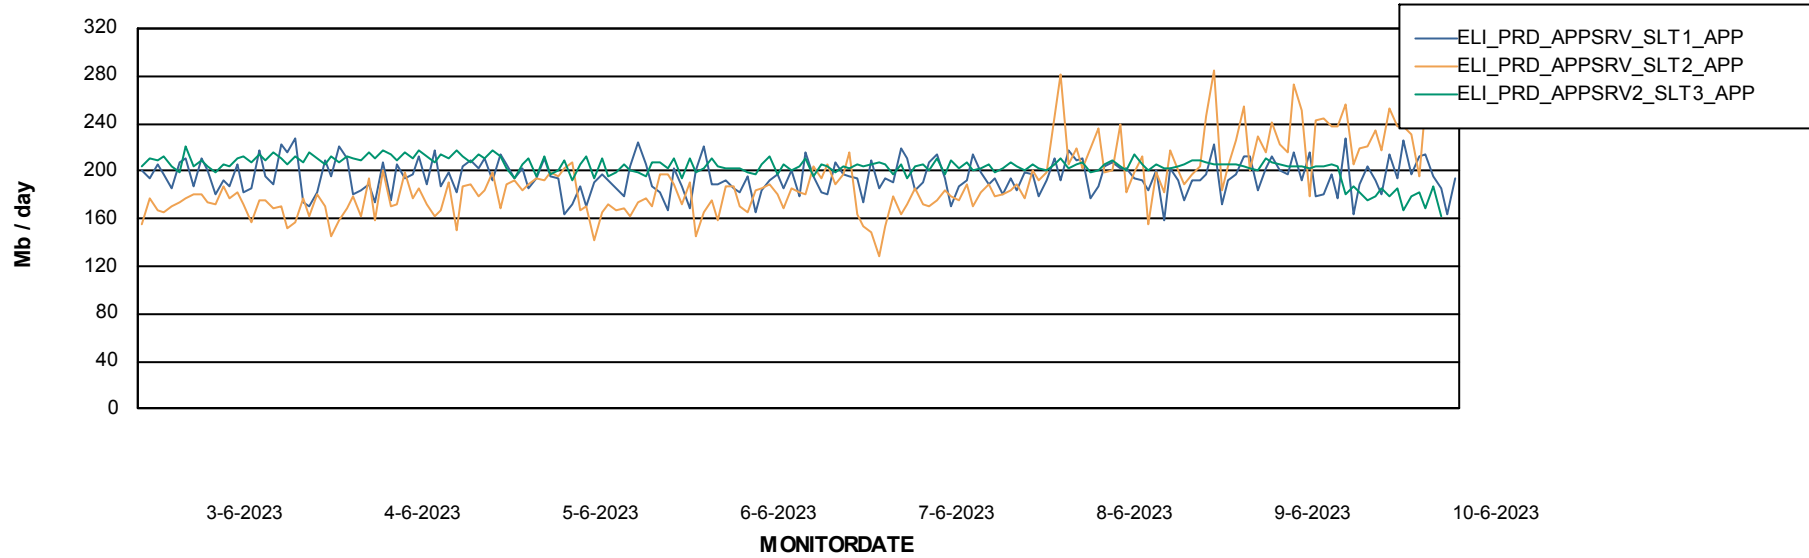

ABSSolute Application Server Services

Avg memory used per ABS Server Service