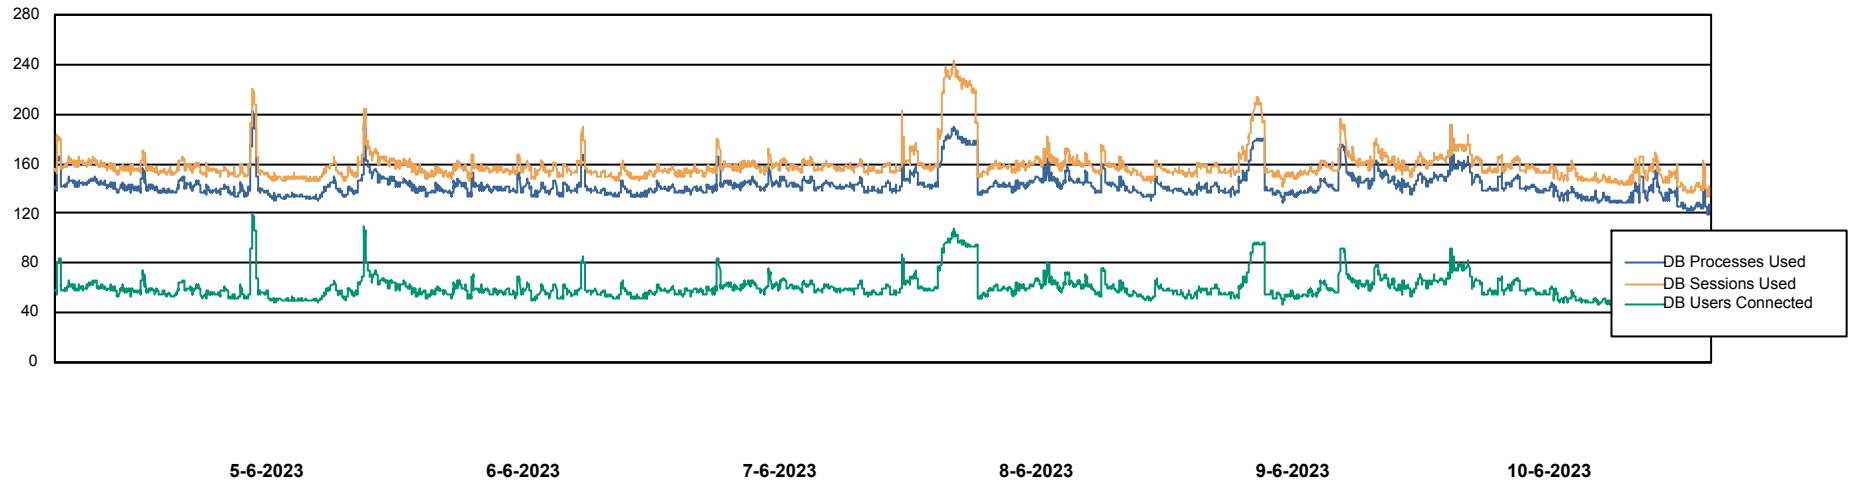

Weekly SLA Customer Report

Customer ELI_Production
Database ID 62

Database Performance ELIDB_BI

Weekly SLA Customer Report

Customer ELI_Production
Database ID 62

Database Performance ELIDB_Production

Weekly SLA Customer Report