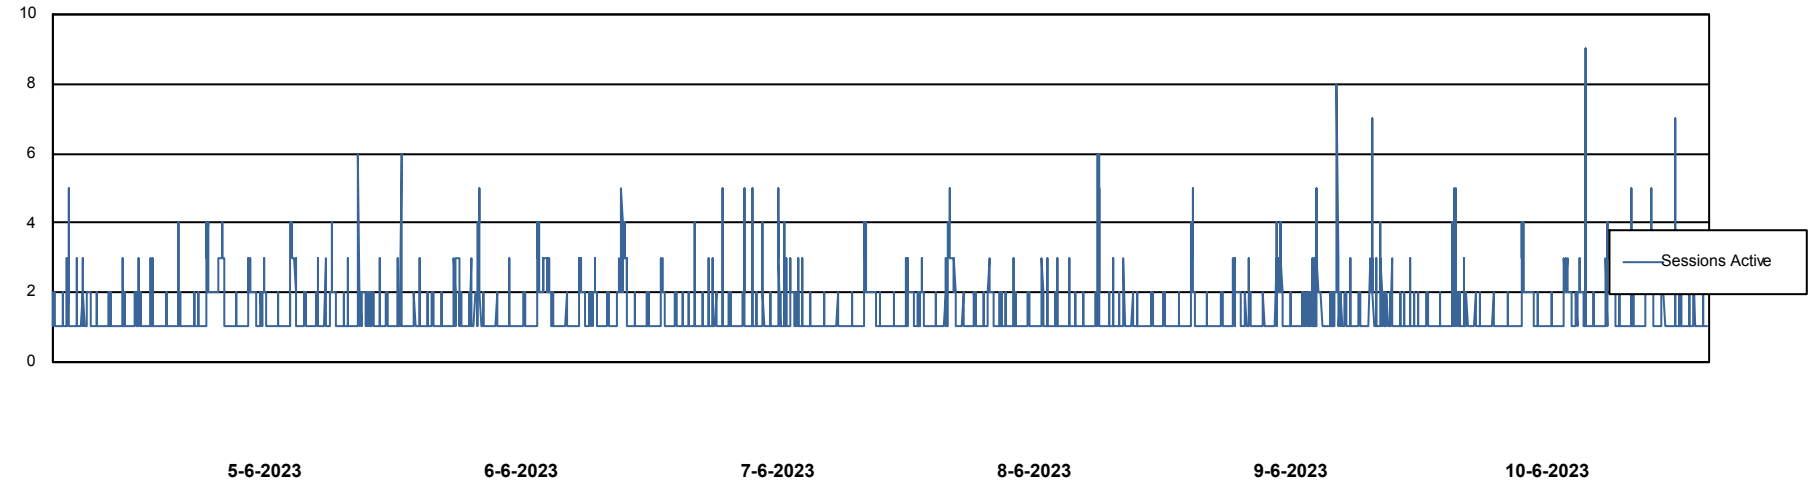

Harddisk Usage ELI_PRD_BISRV_FUTURE

	Free disk space on / (%)	Total disk space on / (Gb)	Used disk space on / (Gb)	Free disk space on /backup (%)	Total disk space on /backup	Used disk space on /backup	Free disk space on /boot (%)	Total disk space on /boot (Gb)	Used disk space on /boot (Gb)	Free disk space on /u01 (%)
10-6-2023	32	34	23	53	299	140	71	1	0	48
9-6-2023	32	34	23	31	299	207	71	1	0	41
8-6-2023	32	34	23	40	299	178	71	1	0	41
7-6-2023	32	34	23	50	299	150	71	1	0	41
6-6-2023	32	34	23	59	299	123	71	1	0	42
5-6-2023	32	34	23	68	299	97	71	1	0	43
4-6-2023	32	34	23	73	299	80	71	1	0	48

Weekly SLA Customer Report

Customer ELI_Production
Database ID 62

Database Performance ELIDB_BI

Weekly SLA Customer Report

Customer ELI_Production
Database ID 62

Database Performance ELIDB_Production

Weekly SLA Customer Report