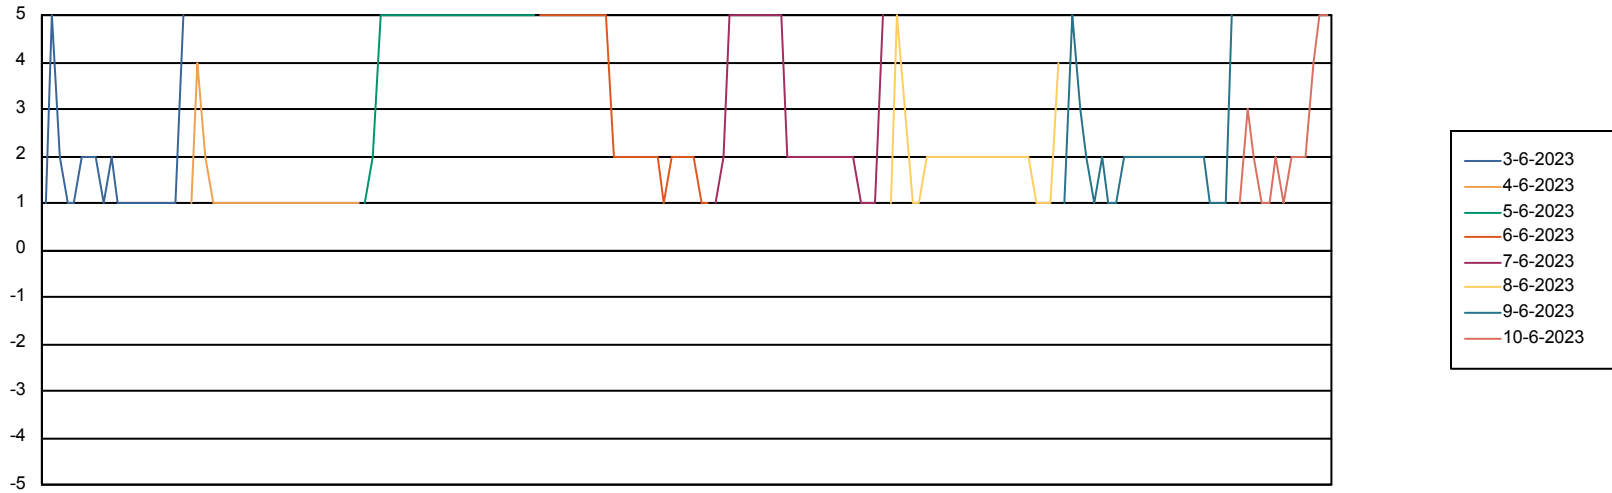

Standby Database Health ELI_Production

Recovery lag for last 7 days