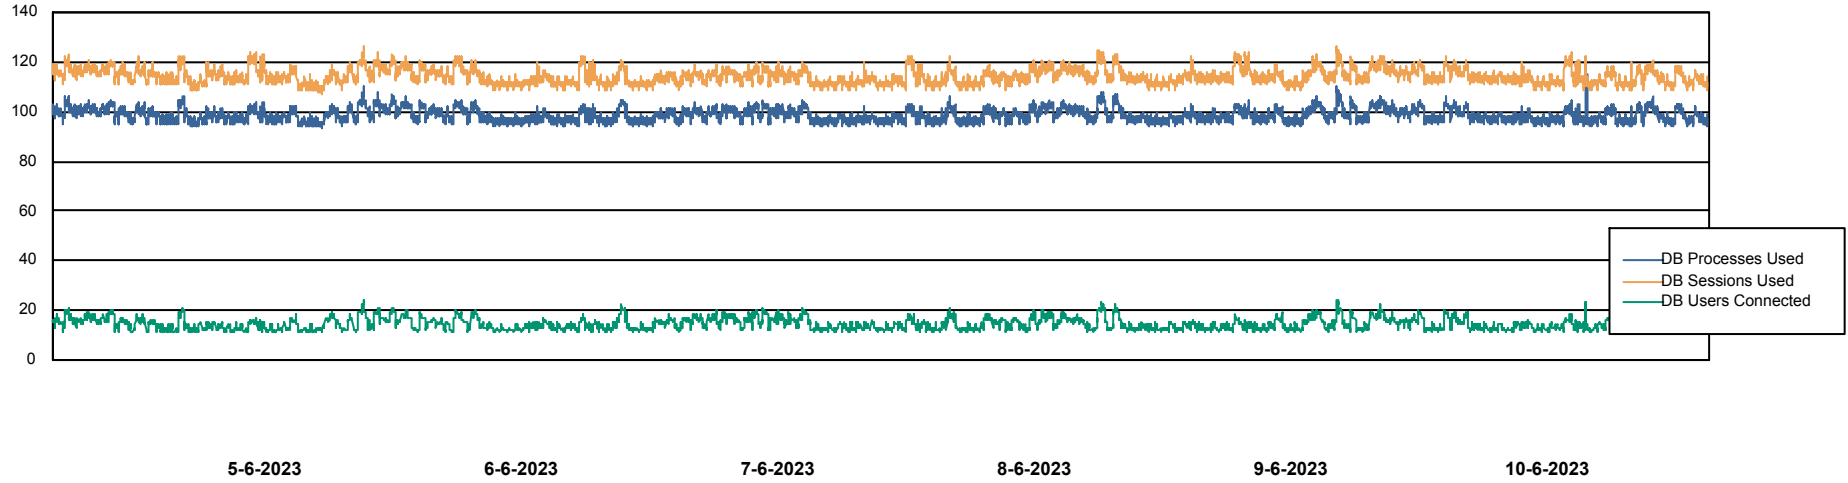

Database Performance ELIDB_BI