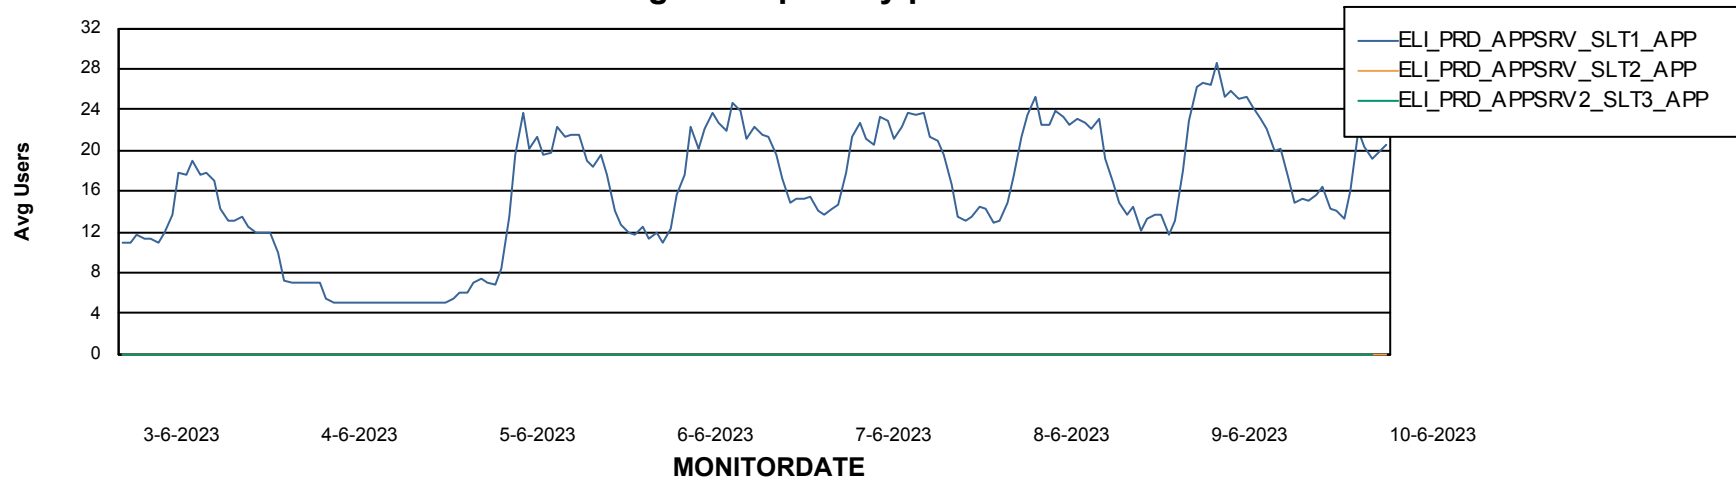

Avg memory used per ABS Server Service

Weekly SLA Customer Report

Customer ELI_Production
Database ID 62

ABSSolute Application Server Services

Avg memory used per ReportServer Service

Avg users per day per ABS server