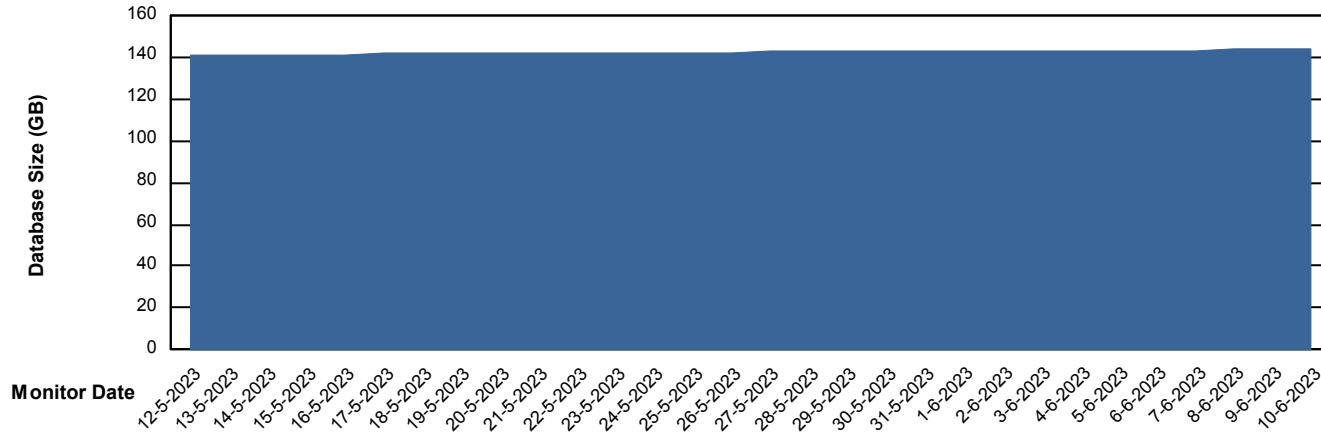

Customer ELI_Production
Database ID 62

Database Performance ELIDB_Standby

Weekly SLA Customer Report

Customer ELI_Production
Database ID 62

DATABASE SIZE ELIDB_BI

Database growth over last month

DATABASE SIZE ELIDB_Production

Database growth over last month

Weekly SLA Customer Report

Customer ELI_Production
Database ID 62

Database Tablespace ELIDB_BI

Date	Tablespace Name	Filesize (Gb)	Usedsize (Gb)	Percentage free
10-6-2023	ABSDATA	100	74	26
	INDX	100	67	33
9-6-2023	ABSDATA	100	74	26
	INDX	100	67	33
8-6-2023	ABSDATA	100	74	26
	INDX	100	67	33
7-6-2023	ABSDATA	100	74	26
	INDX	100	67	33
6-6-2023	ABSDATA	100	74	26
	INDX	100	67	33
5-6-2023	ABSDATA	100	74	26
	INDX	100	67	33
4-6-2023	ABSDATA	100	74	26
	INDX	100	67	33