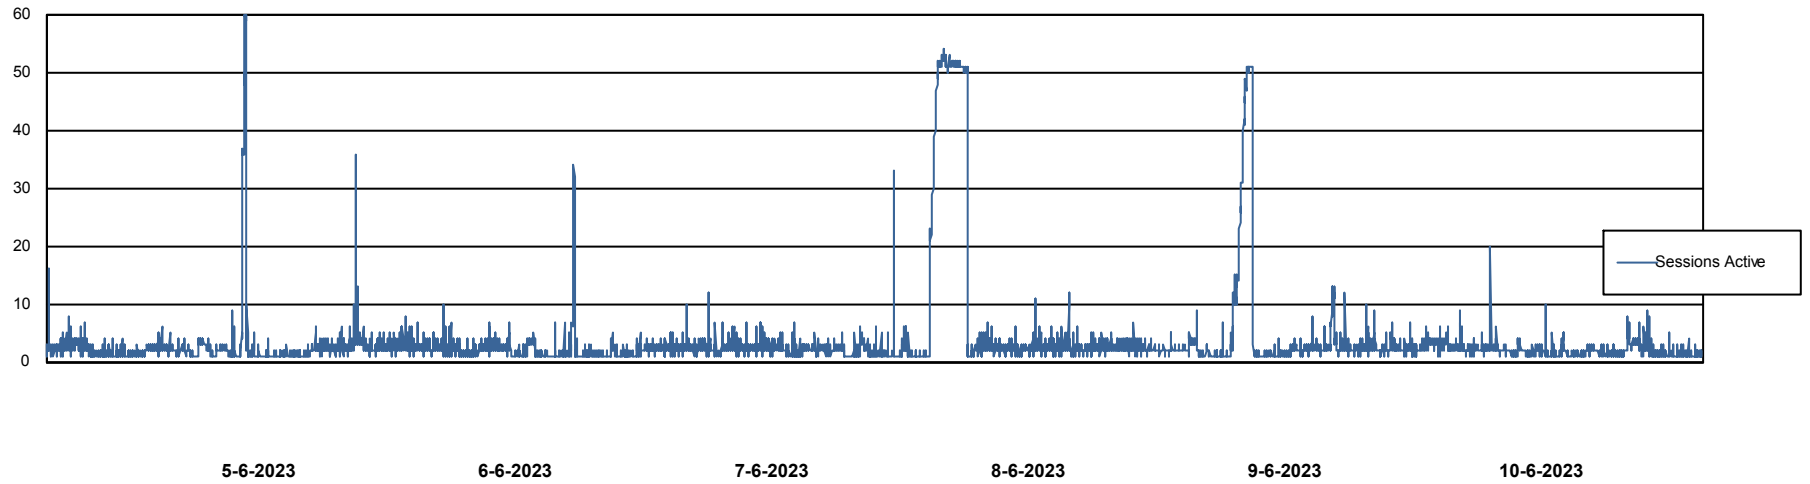

Weekly SLA Customer Report

Customer ELI_Production
Database ID 62

Database Performance ELIDB_BI

Weekly SLA Customer Report

Customer ELI_Production
Database ID 62

Database Performance ELIDB_Production

Weekly SLA Customer Report

Customer ELI_Production
Database ID 62

Database Performance ELIDB_Standby

Weekly SLA Customer Report

Customer ELI_Production
Database ID 62

DATABASE SIZE ELIDB_BI

Database growth over last month

DATABASE SIZE ELIDB_Production