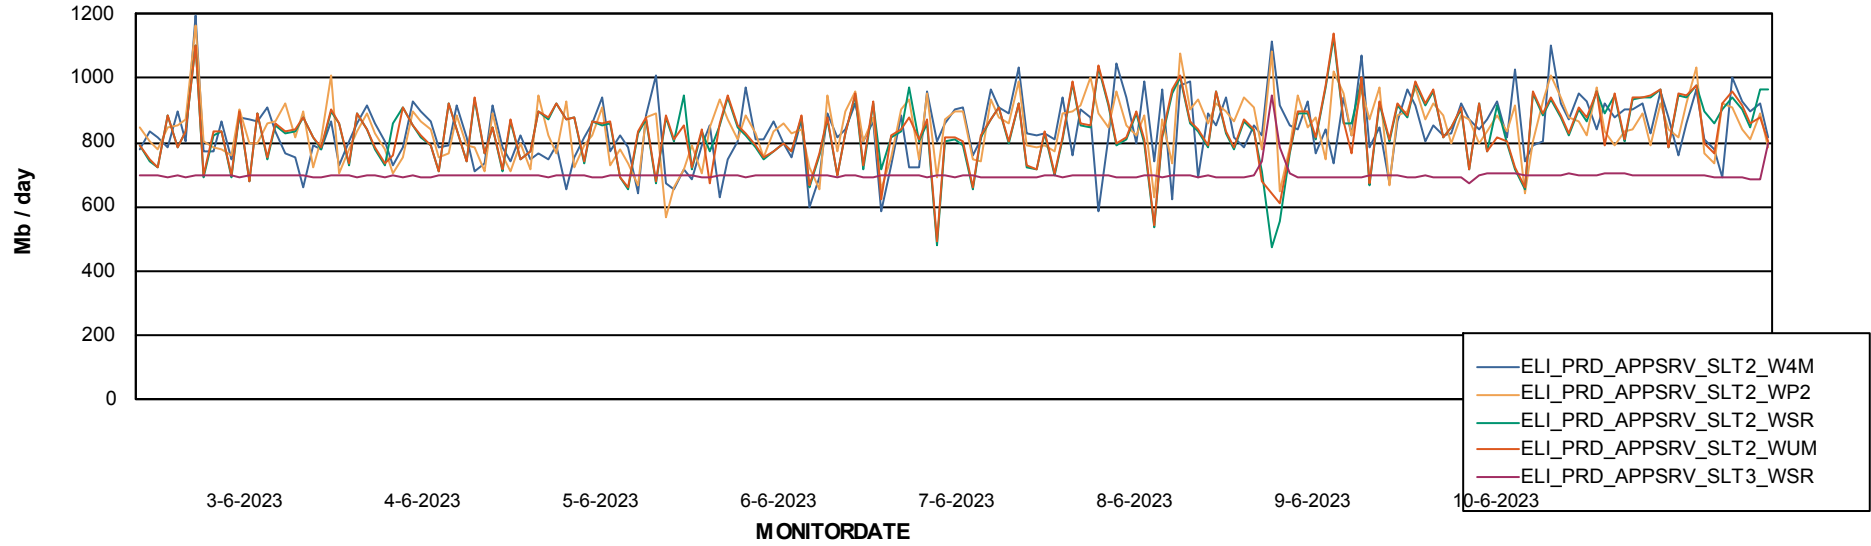

ABSSolute Application Server Services

Avg memory used per ABS Web component