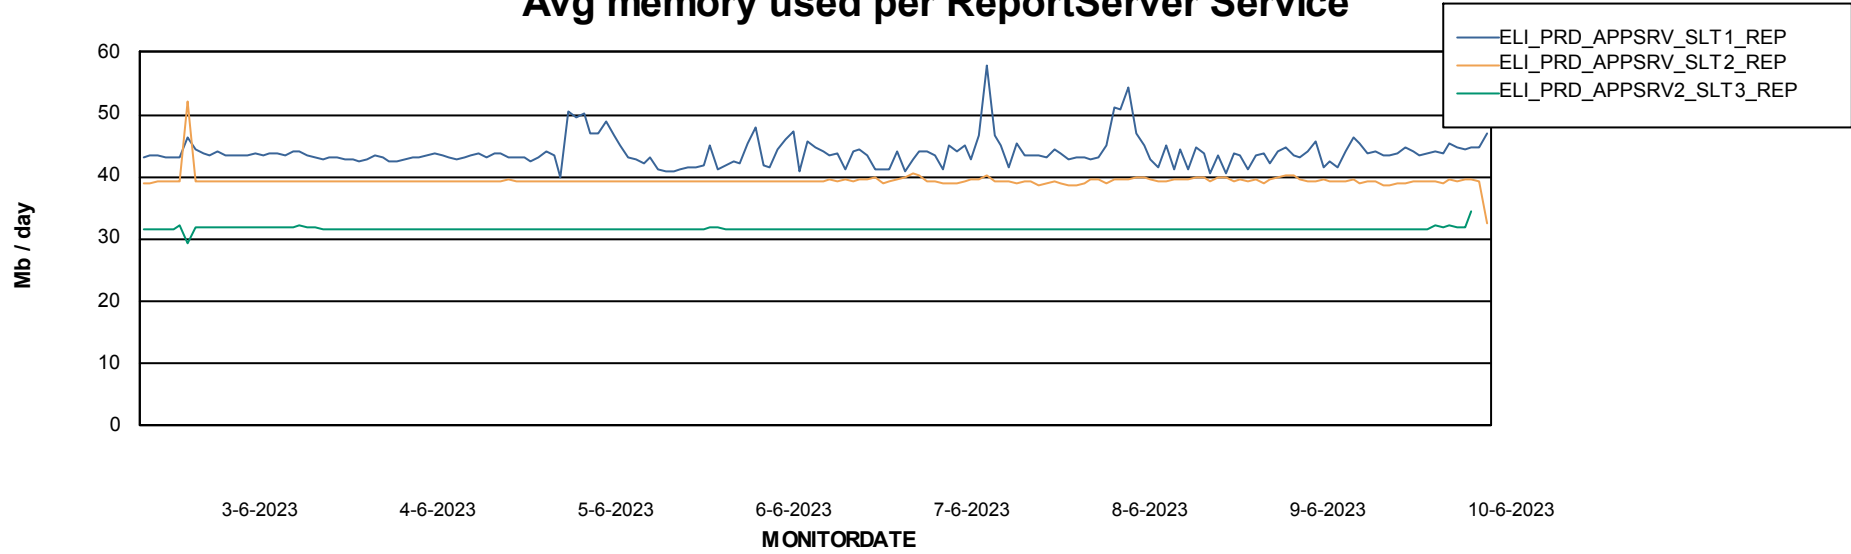

Avg memory used per ABS Server Service

Weekly SLA Customer Report

Customer ELI_Production
Database ID 62

ABSSolute Application Server Services

Avg memory used per ReportServer Service

Avg users per day per ABS server