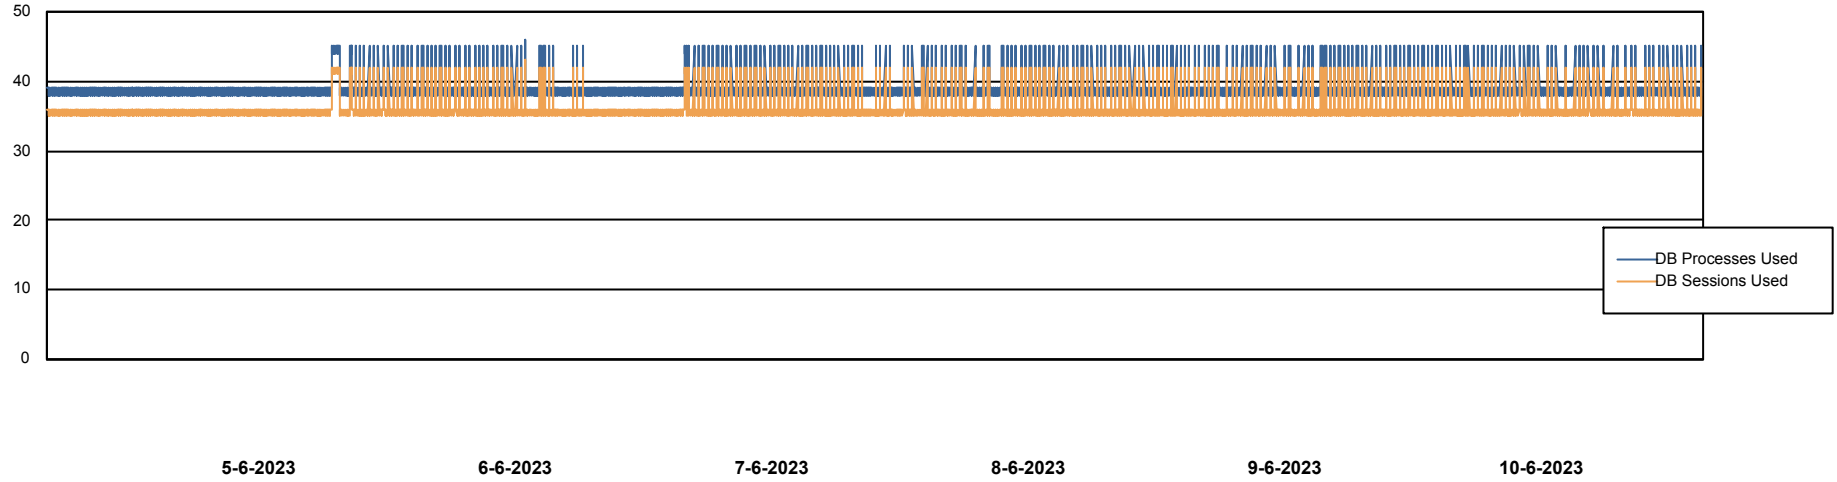

Database Performance ELIDB_Standby