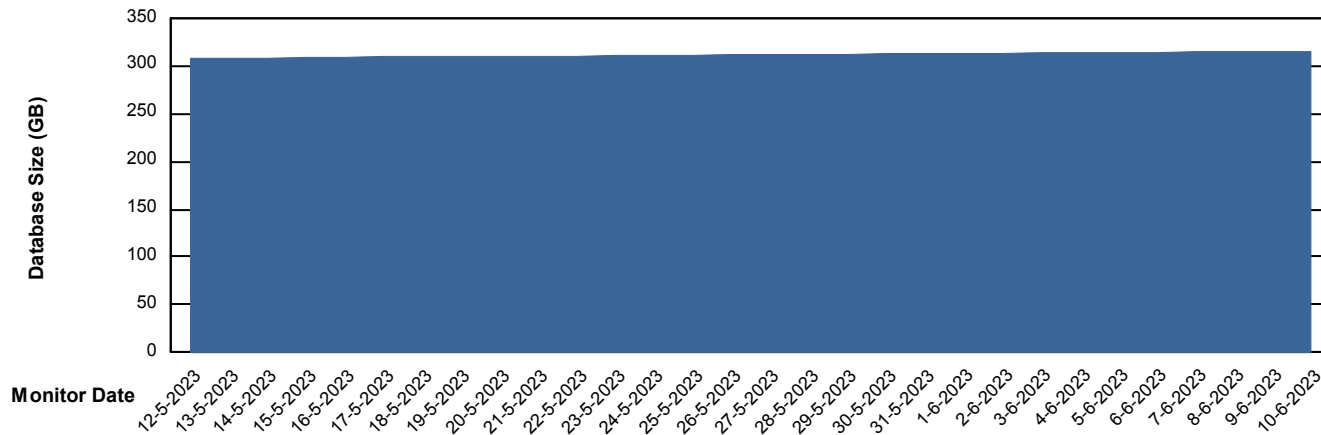

Customer ELI_Production
Database ID 62

Database Performance ELIDB_Standby

Weekly SLA Customer Report

Customer ELI_Production
Database ID 62

DATABASE SIZE ELIDB_BI

Database growth over last month

DATABASE SIZE ELIDB_Production

Database growth over last month

Weekly SLA Customer Report

Customer ELI_Production
Database ID 62

Database Tablespace ELIDB_BI

Date	Tablespace Name	Filesize (Gb)	Usedsize (Gb)	Percentage free
10-6-2023	ABSDATA	100	74	26
	INDX	100	67	33
9-6-2023	ABSDATA	100	74	26
	INDX	100	67	33
8-6-2023	ABSDATA	100	74	26
	INDX	100	67	33
7-6-2023	ABSDATA	100	74	26
	INDX	100	67	33
6-6-2023	ABSDATA	100	74	26
	INDX	100	67	33
5-6-2023	ABSDATA	100	74	26
	INDX	100	67	33
4-6-2023	ABSDATA	100	74	26
	INDX	100	67	33