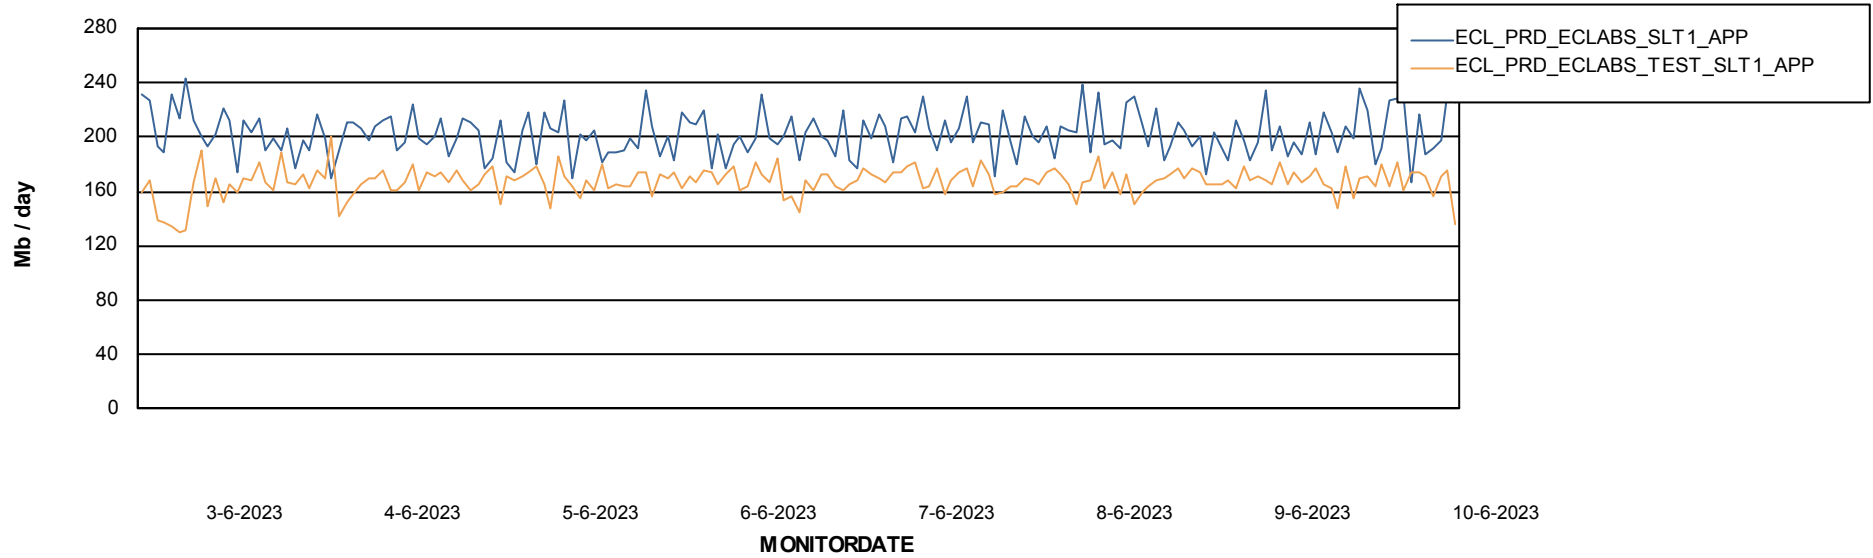

ABSSolute Application Server Services

Avg memory used per ABS Server Service