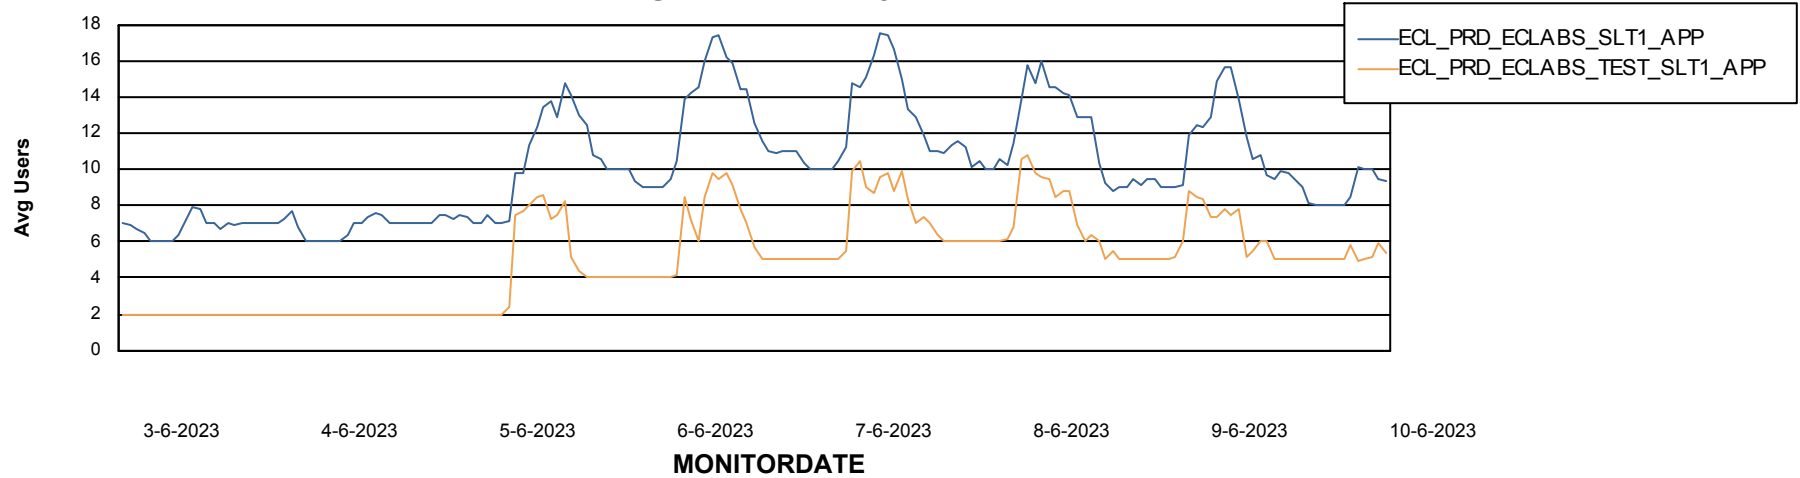

Avg users per day per ABS server