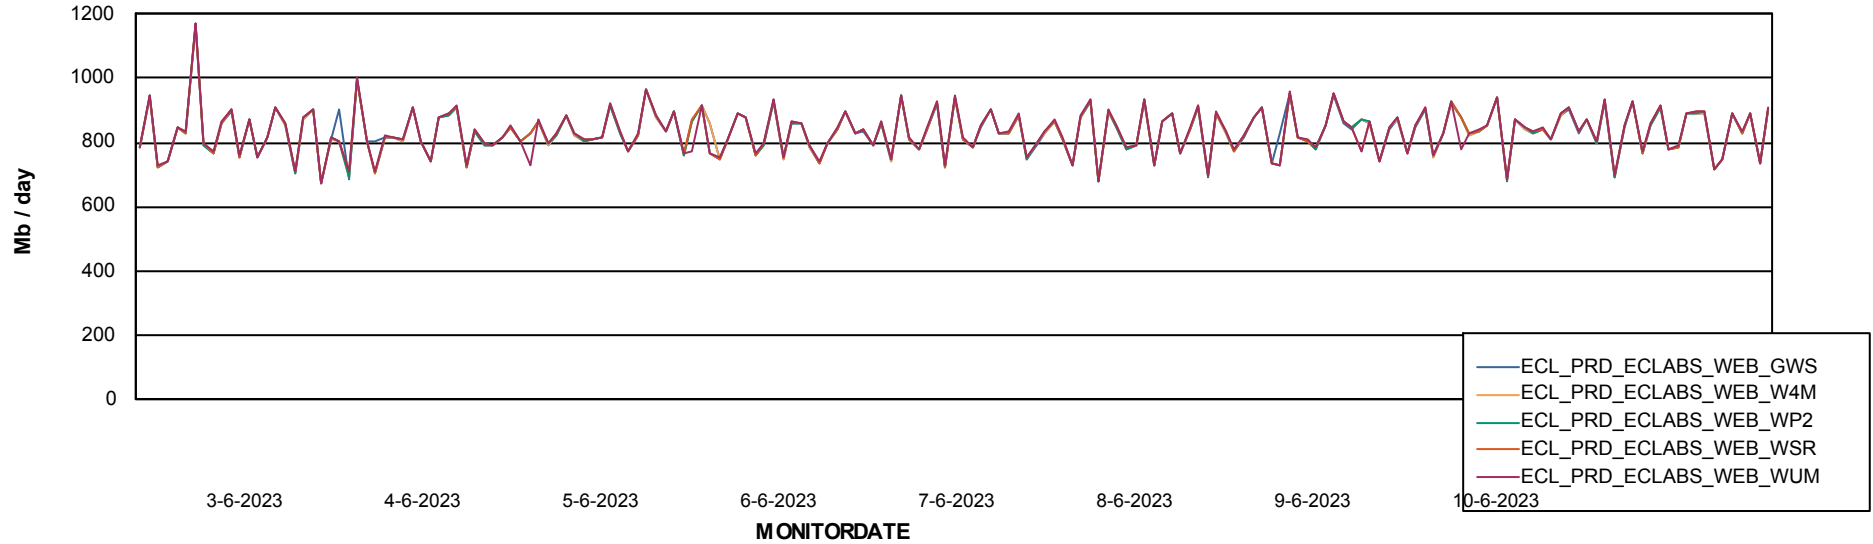

ABSSolute Web Component Services

Avg memory used per ABS Web component