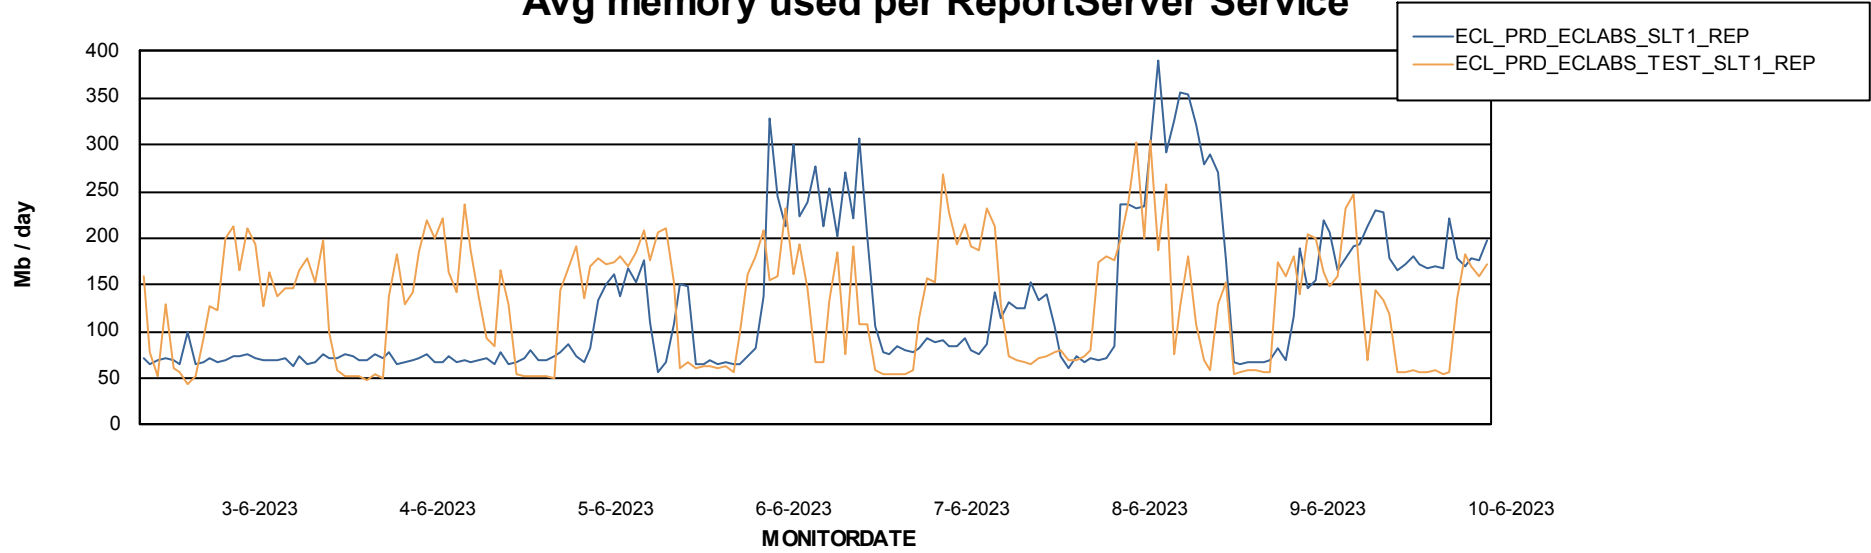

Avg memory used per ABS Server Service

Avg users per day per ABS server

Weekly SLA Customer Report

Customer ECL_Production
Database ID 156

ABSSolute Application ReportServer Services

Avg memory used per ReportServer Service