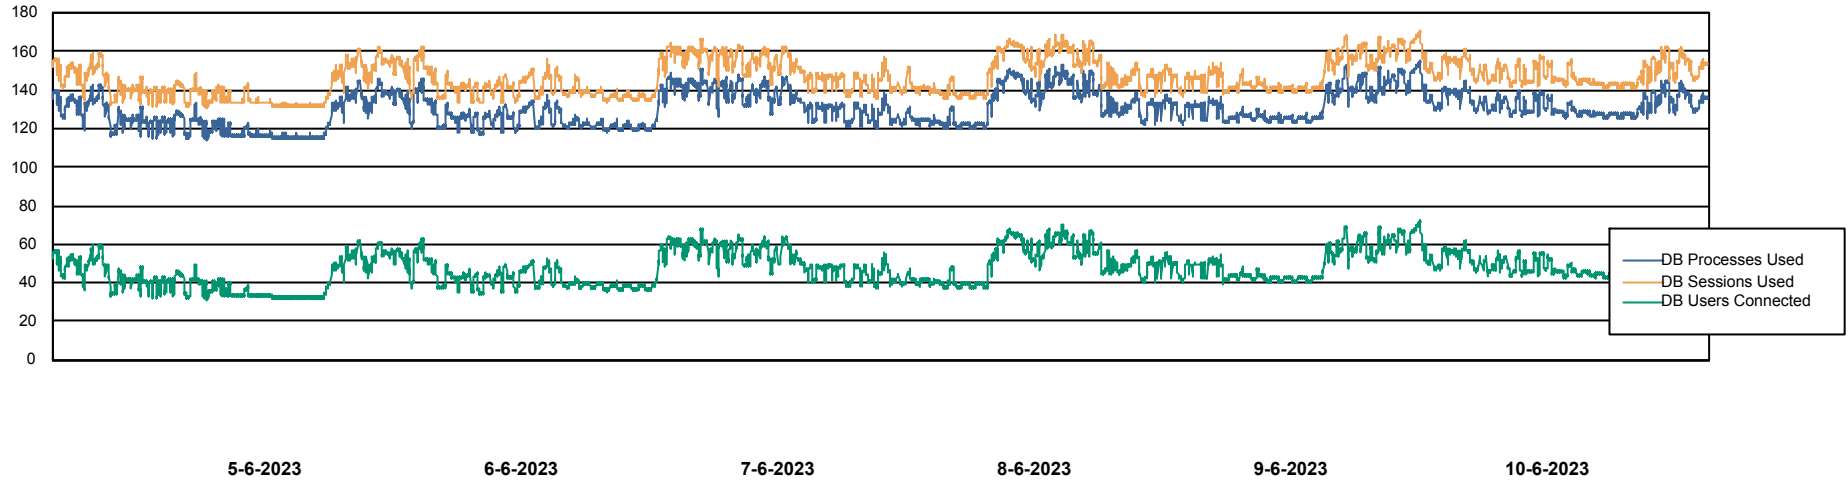

Weekly SLA Customer Report

Customer ECL_Production
Database ID 156

Harddisk Usage ECL_PRD_ECLABS-WEB

	Free disk space on C: (%)	Total disk space on C: (Gb)	Used disk space on C: (Gb)
10-6-2023	63	99	37
9-6-2023	63	99	37
8-6-2023	63	99	37
7-6-2023	64	99	36
6-6-2023	64	99	36
5-6-2023	64	99	36
4-6-2023	65	99	35

Weekly SLA Customer Report

Customer ECL_Production
Database ID 156

Database Performance ECL_PRD_ECLABS_DB_Production

Weekly SLA Customer Report

Customer ECL_Production
Database ID 156

Database Performance ECL_TEST_ECLABS-TEST_DB_STB (ECL_Standby DB)