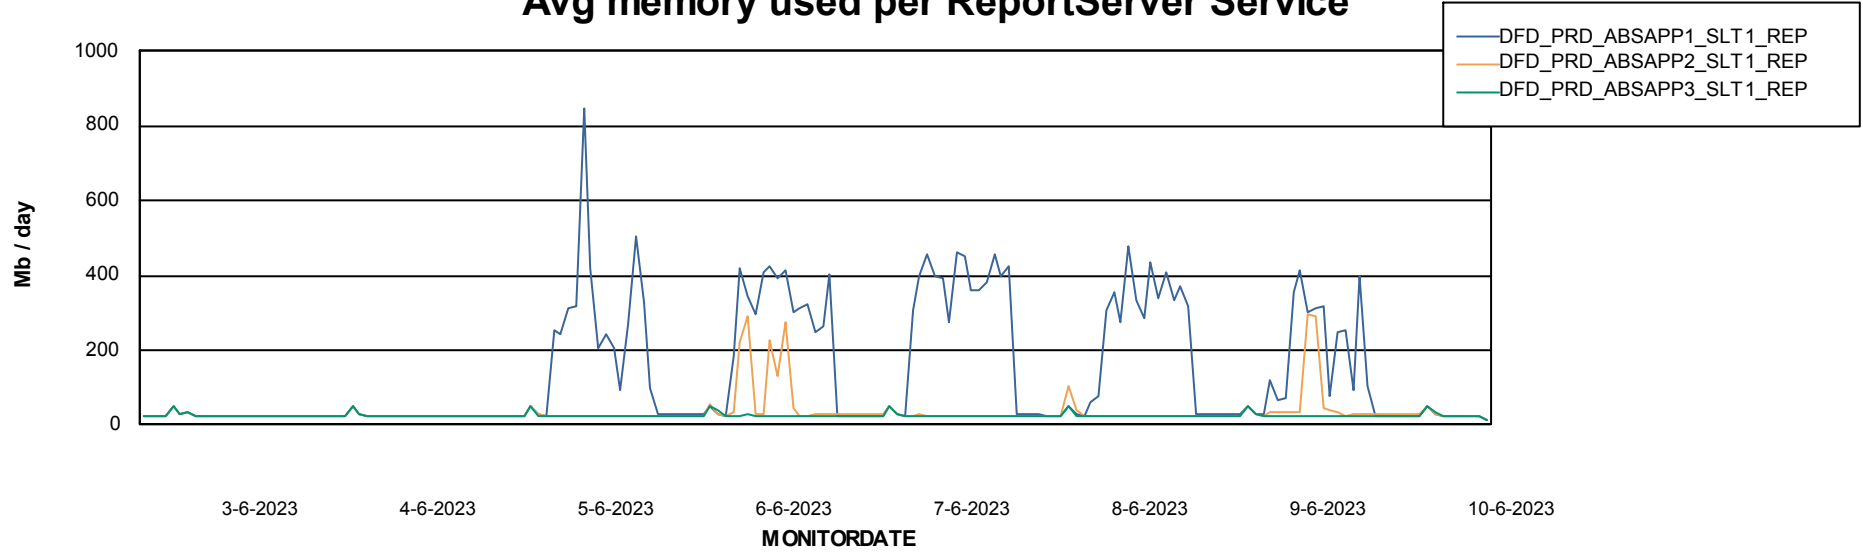

ABSSolute Application ReportServer Services

Avg memory used per ReportServer Service