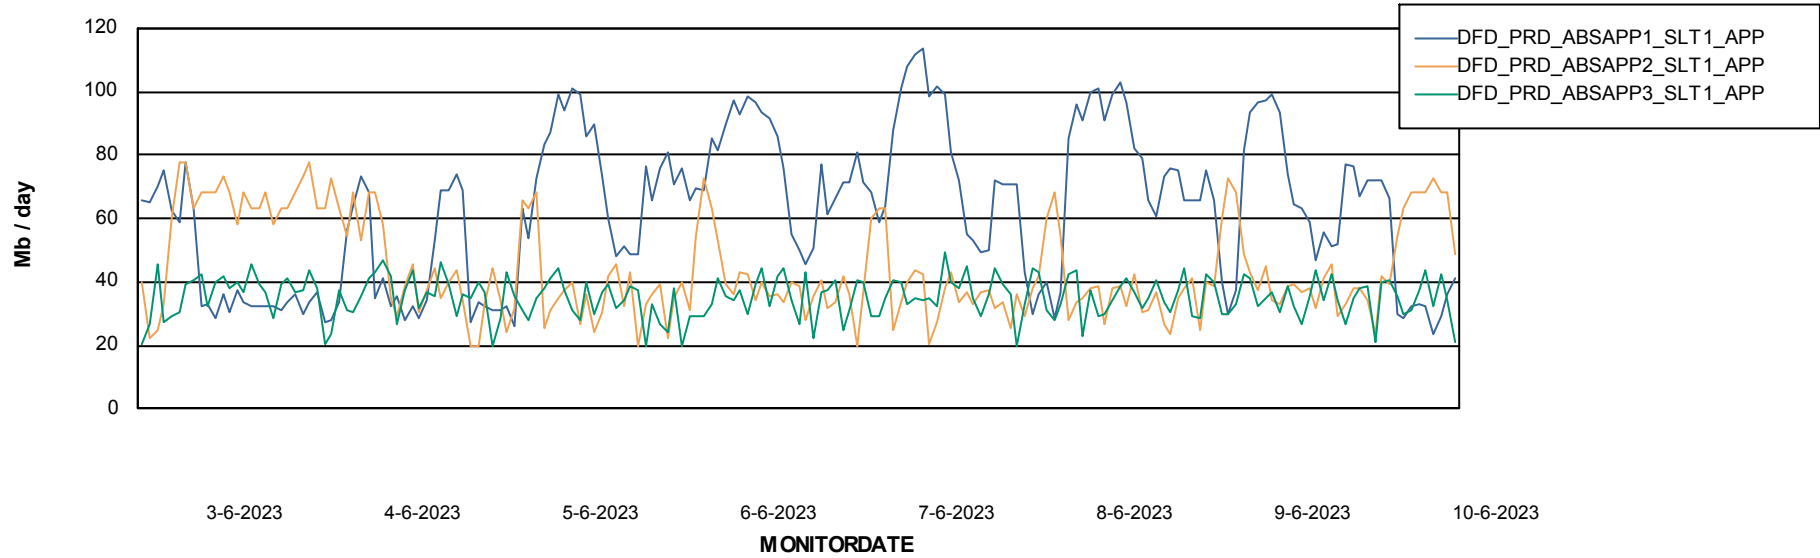

ABSSolute Application Server Services

Avg memory used per ABS Server Service