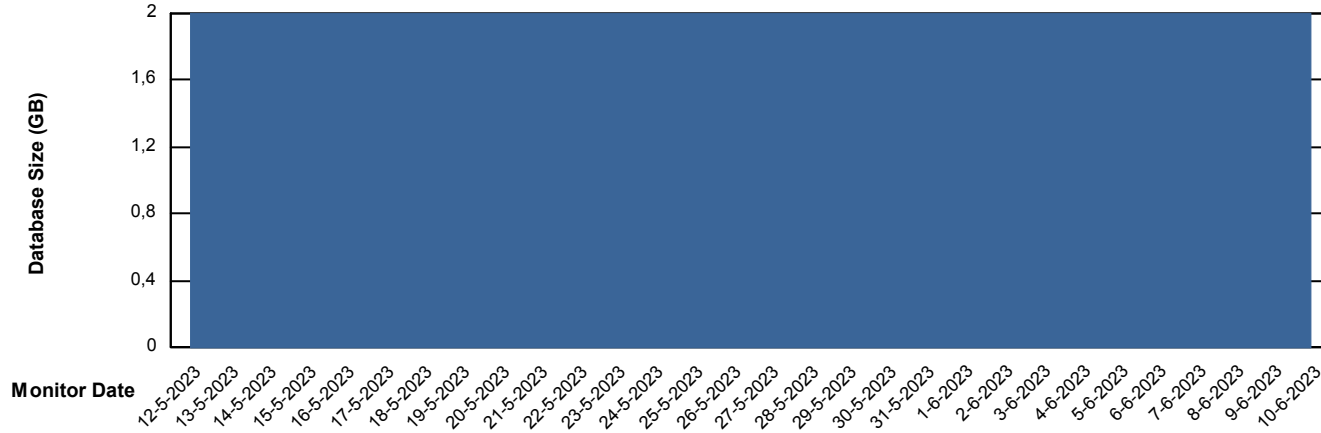

Database Performance DFDDDBI_Production

DB Processes Max 500

Weekly SLA Customer Report

Customer DFD_Production
Database ID 39

DATABASE SIZE DFDDDB_Production

Database growth over last month

DATABASE SIZE DFDDDBI_Production