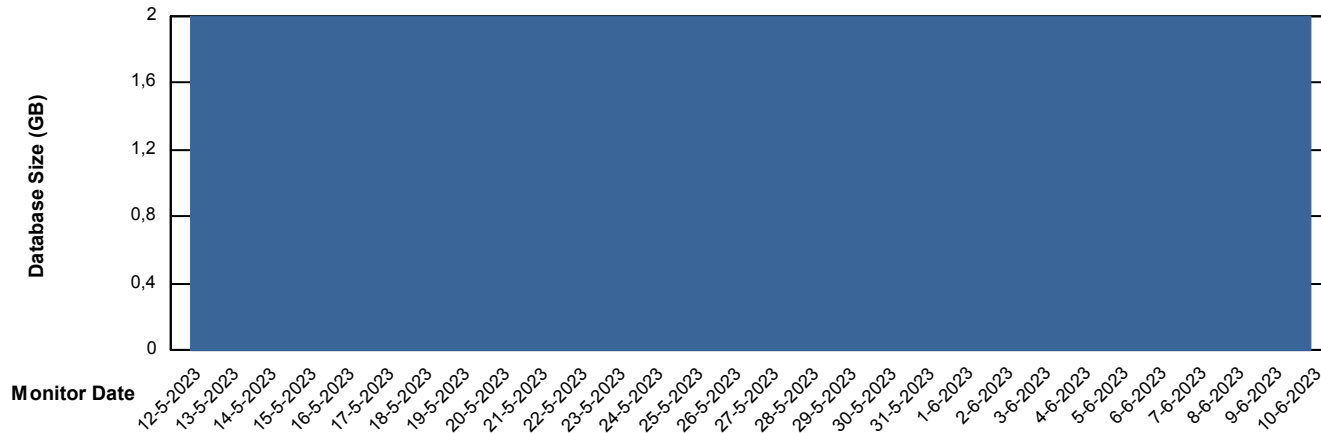

DATABASE SIZE DFDDDBI_Production

Database growth over last month