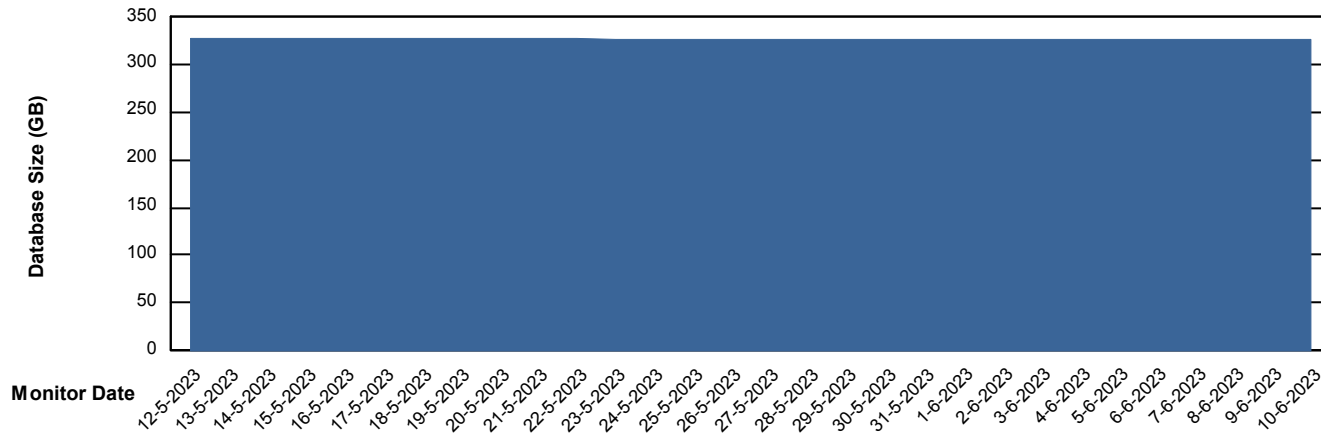

DATABASE SIZE CLODB_PRD_CLO-ORA01

Database growth over last month