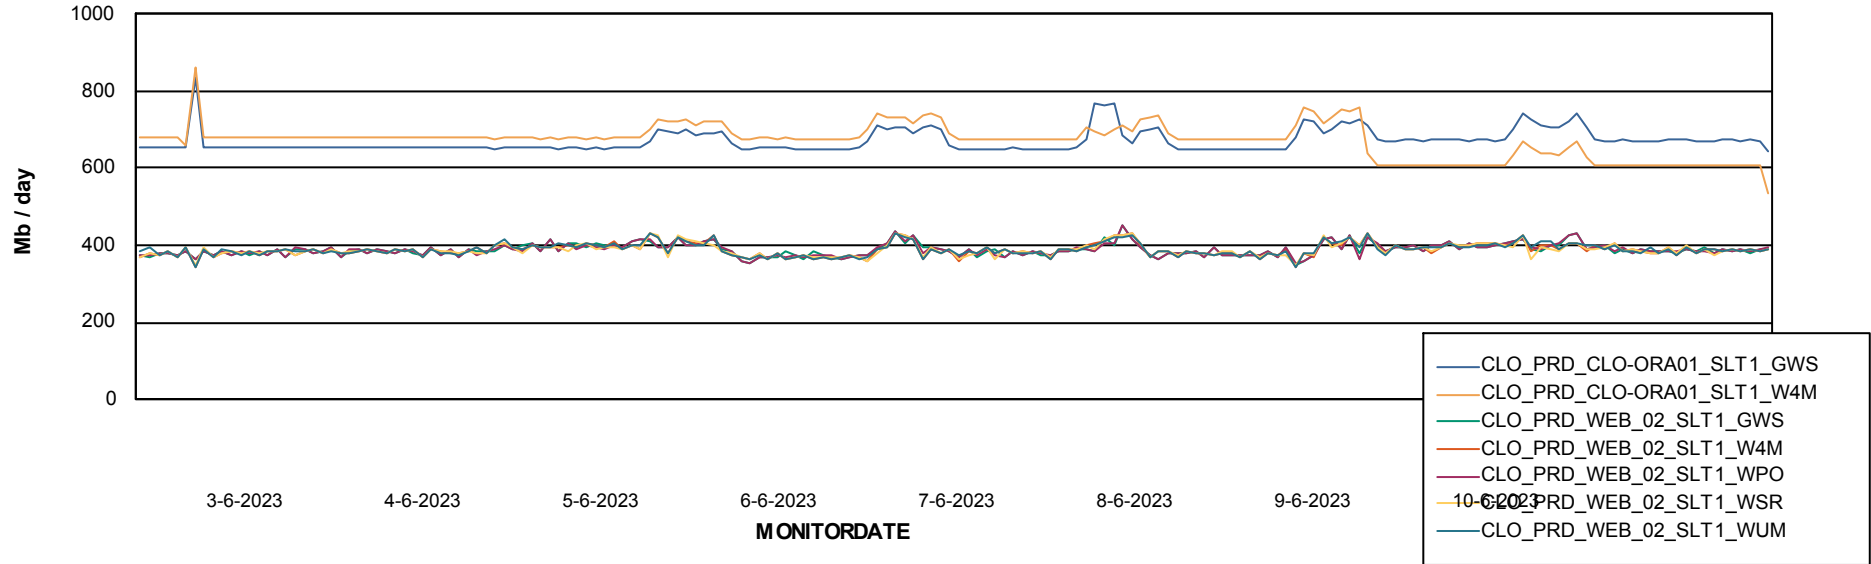

ABSSolute Web Component Services

Avg memory used per ABS Web component