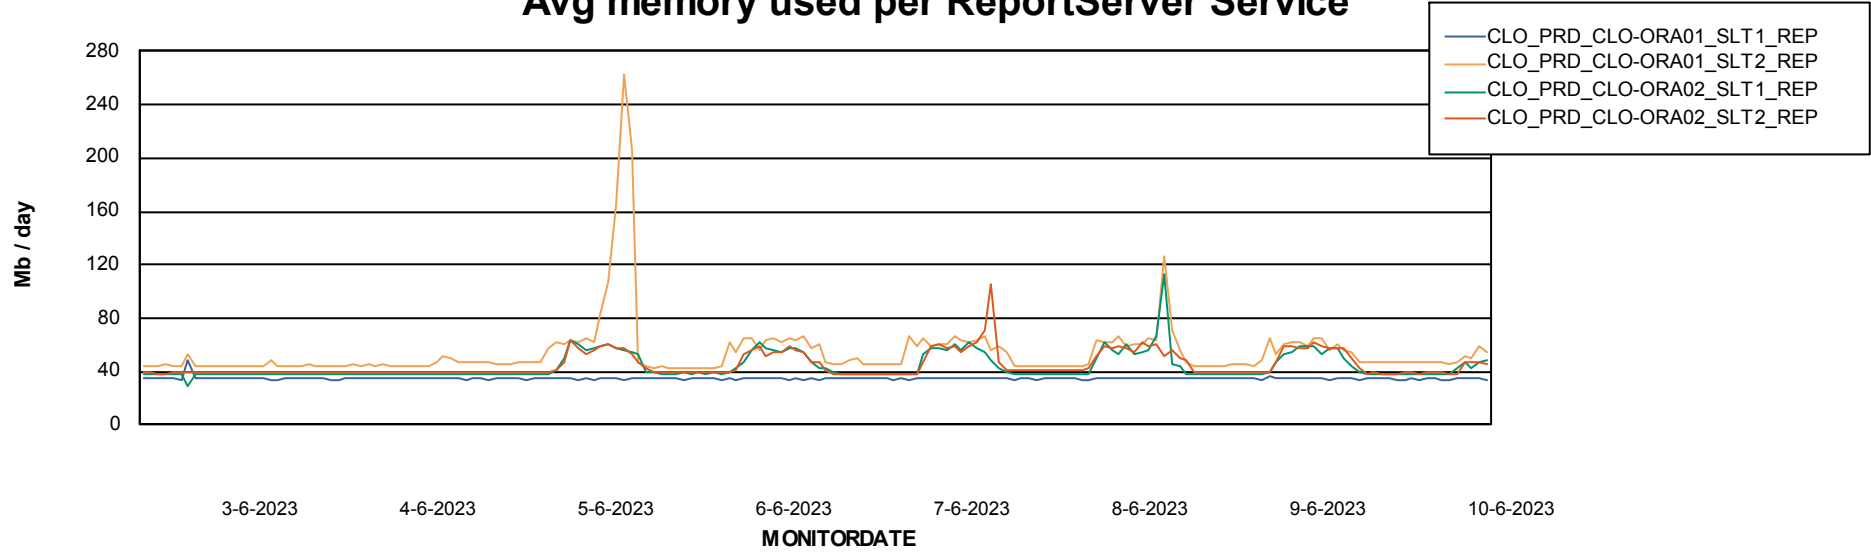

ABSSolute Application ReportServer Services

Avg memory used per ReportServer Service