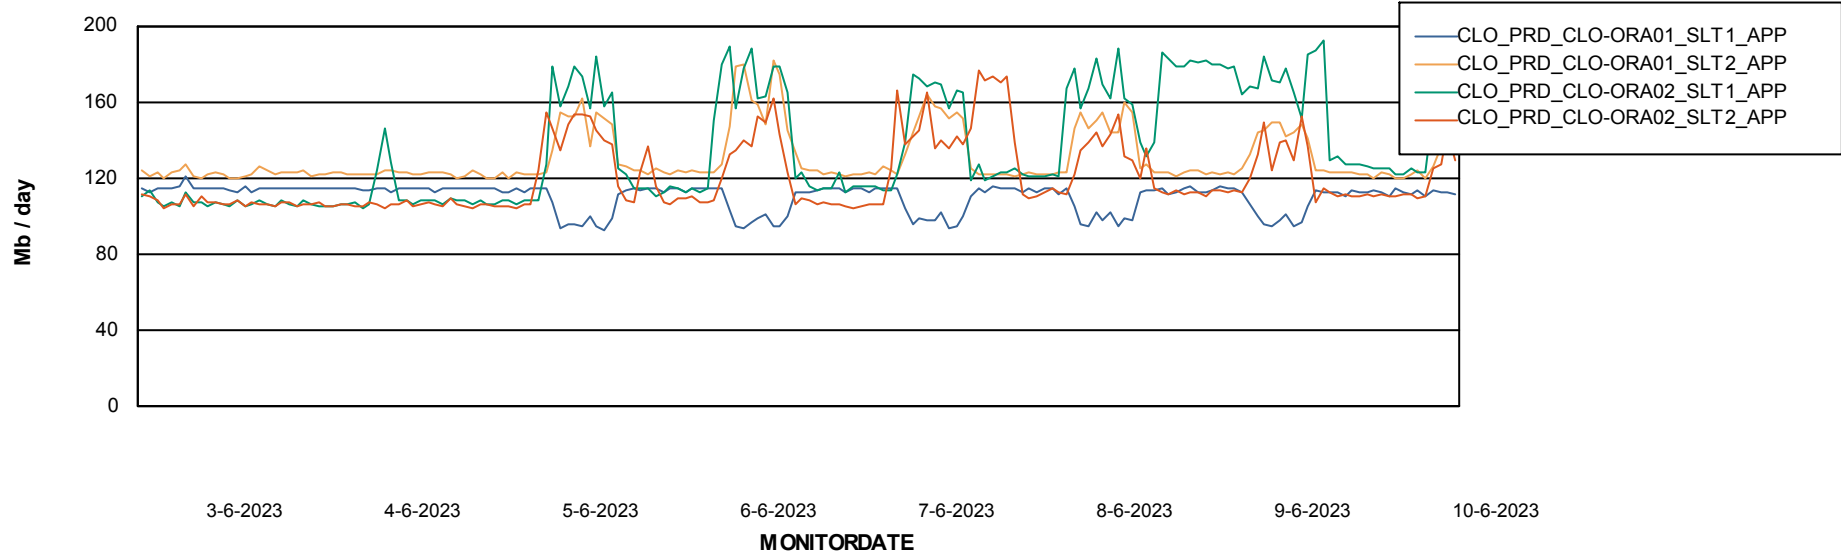

ABSSolute Application Server Services

Avg memory used per ABS Server Service