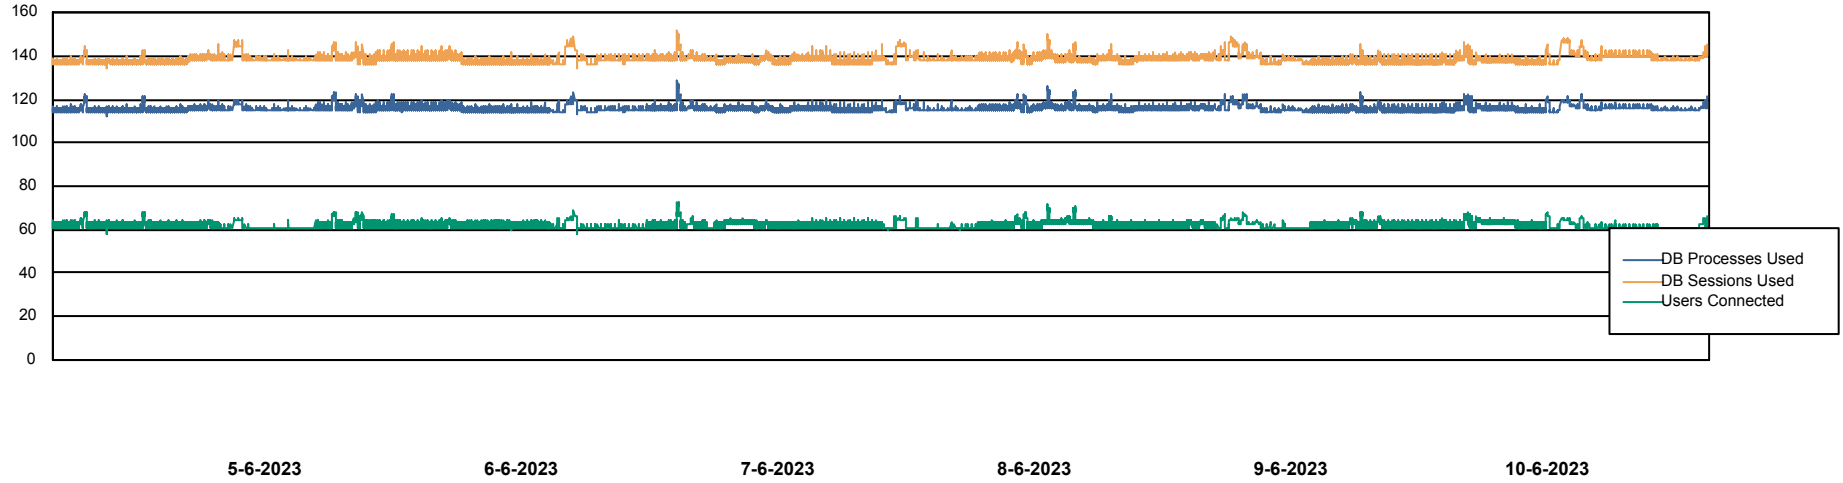

Database Performance CIWDB_Production