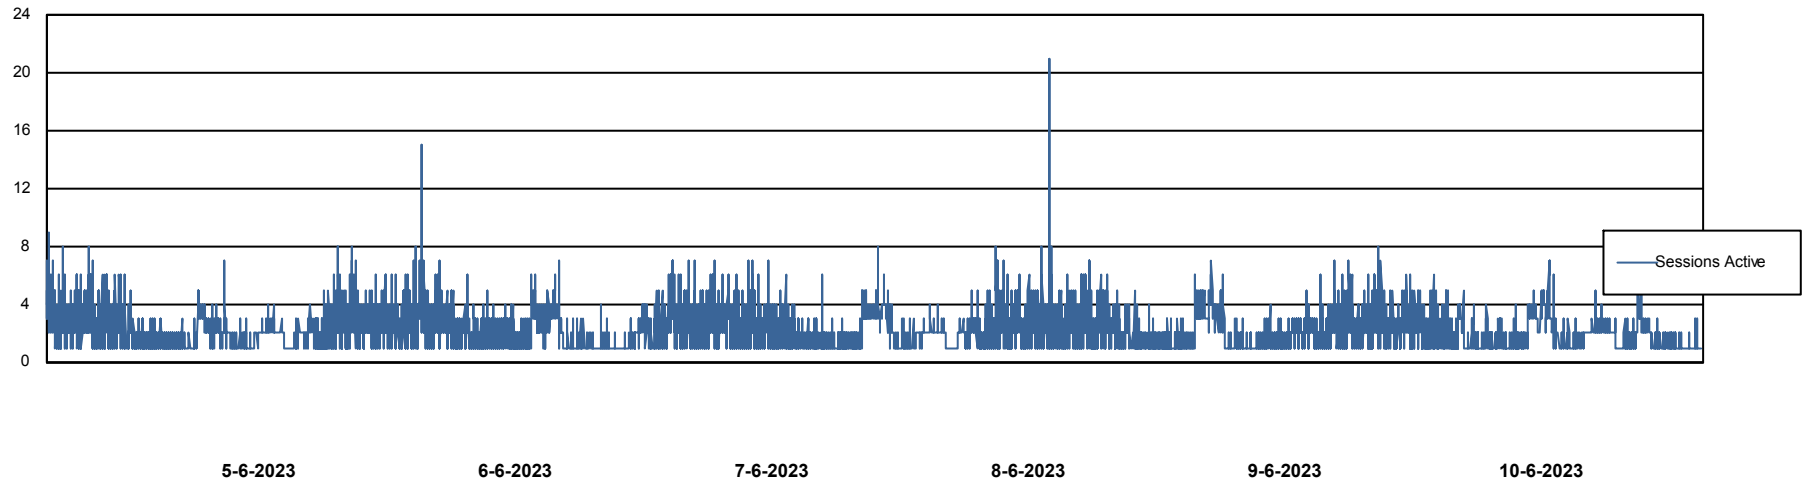

Weekly SLA Customer Report

Customer BNL_Production
Database ID 83

Database Performance BNL_EMCC

Weekly SLA Customer Report

Customer BNL_Production
Database ID 83

Database Performance BNLDB_Production_New

Weekly SLA Customer Report

Customer BNL_Production
Database ID 83

Database Performance BNLDB_Standby

Weekly SLA Customer Report

Customer BNL_Production
Database ID 83

DATABASE SIZE BNL_EMCC

Database growth over last month

DATABASE SIZE BNLDB_Production_New