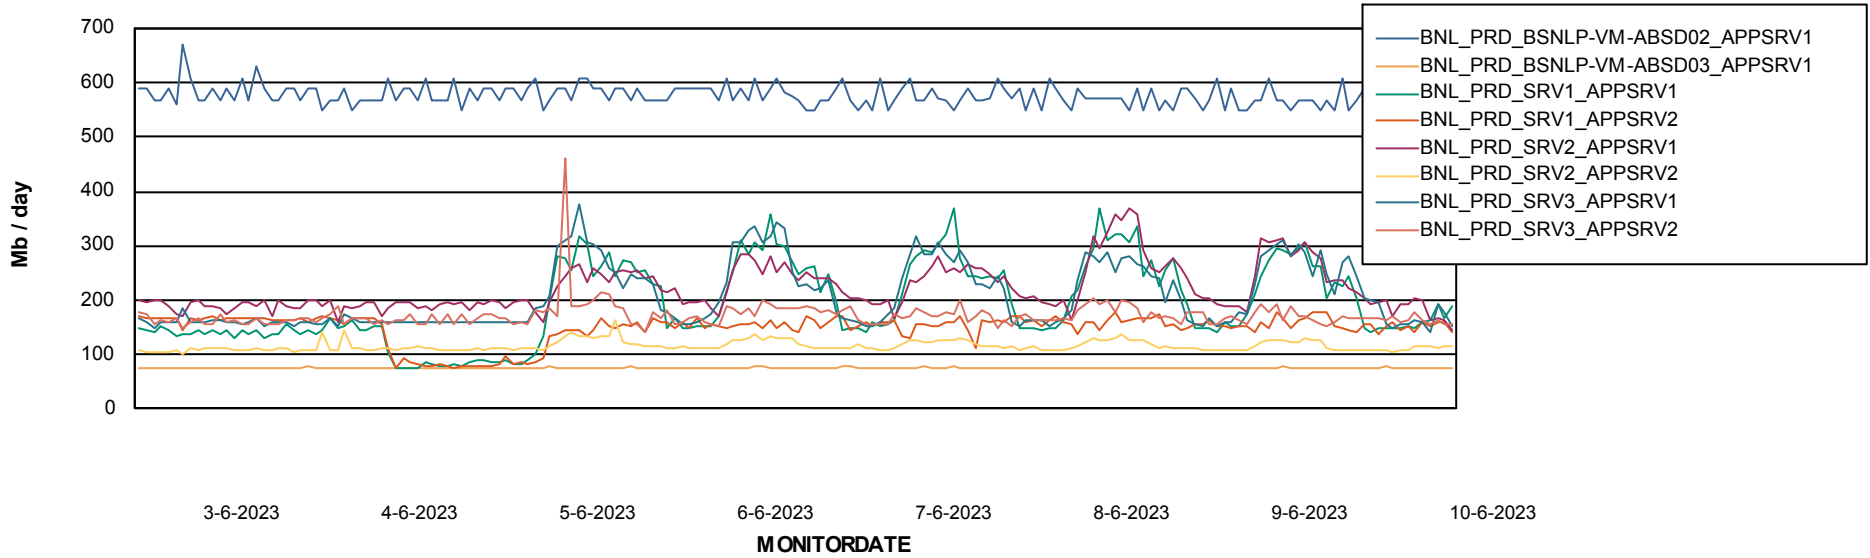

Standby Database Health BNL_Production

Recovery lag for last 7 days

Weekly SLA Customer Report

Customer BNL_Production
Database ID 83

ABSSolute Application Server Services

Avg memory used per ABS Server Service