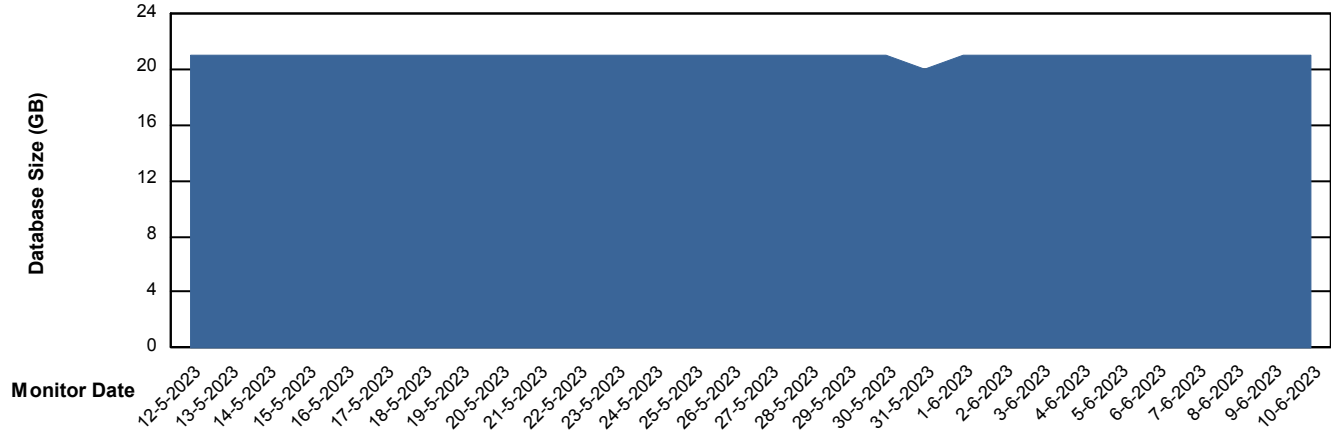

Weekly SLA Customer Report

Customer BNL_Production
Database ID 83

Database Performance BNL_EMCC

Weekly SLA Customer Report

Customer BNL_Production
Database ID 83

Database Performance BNLDB_Production_New

Weekly SLA Customer Report

Customer BNL_Production
Database ID 83

Database Performance BNLDB_Standby

Weekly SLA Customer Report

Customer BNL_Production
Database ID 83

DATABASE SIZE BNL_EMCC

Database growth over last month

DATABASE SIZE BNLDB_Production_New

Database growth over last month

Weekly SLA Customer Report

Customer BNL_Production
 Database ID 83

Database Tablespace BNLDB_Production_New

Date	Tablespace Name	Filesize (Gb)	Usedsize (Gb)	Percentage free
10-6-2023	ABSDATA	105	64	39
	INDX	200	128	36
9-6-2023	ABSDATA	105	64	39
	INDX	200	128	36
8-6-2023	ABSDATA	105	64	39
	INDX	200	128	36
7-6-2023	ABSDATA	105	64	39
	INDX	200	127	36
6-6-2023	ABSDATA	105	64	39
	INDX	200	127	36
5-6-2023	ABSDATA	105	64	39
	INDX	200	127	37
4-6-2023	ABSDATA	105	64	39
	INDX	200	127	37