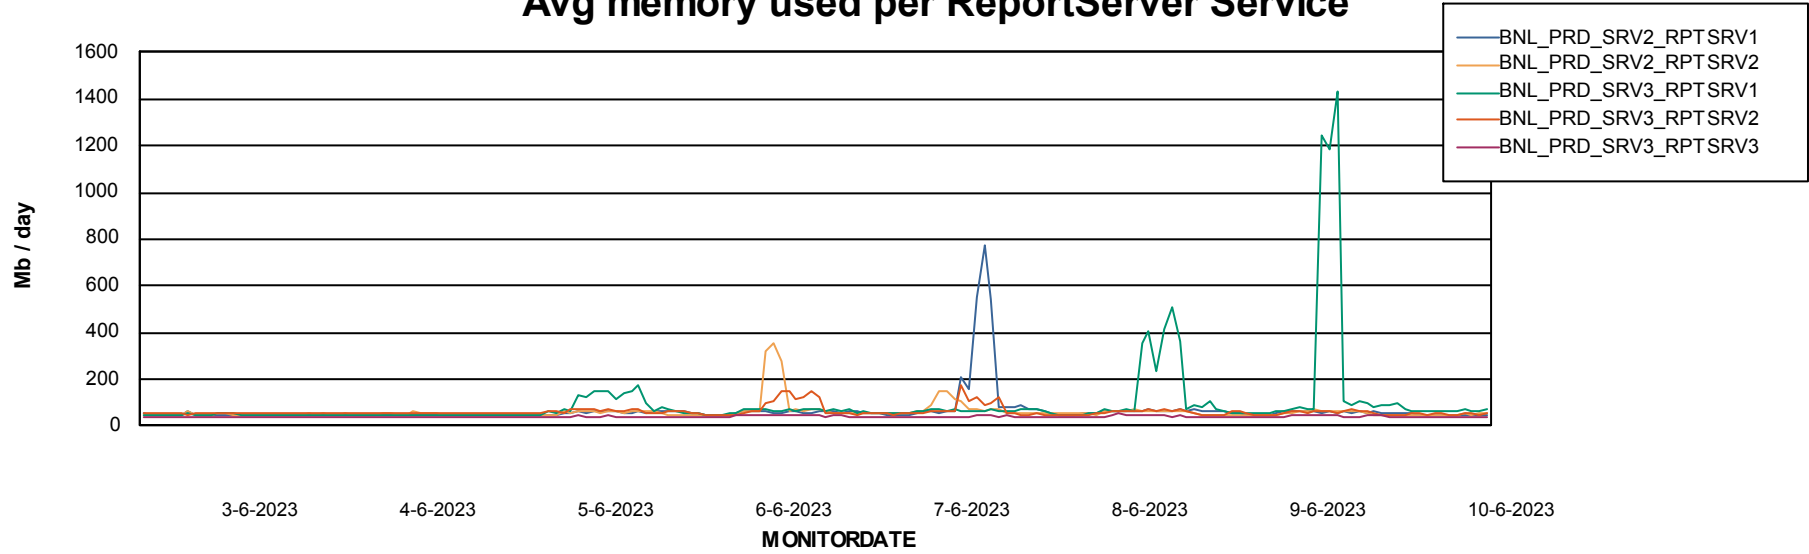

Avg users per day per ABS server

Weekly SLA Customer Report

Customer BNL_Production
Database ID 83

ABSSolute Web Component Services

Avg memory used per ReportServer Service

Weekly SLA Customer Report

Customer BNL_Production
Database ID 83