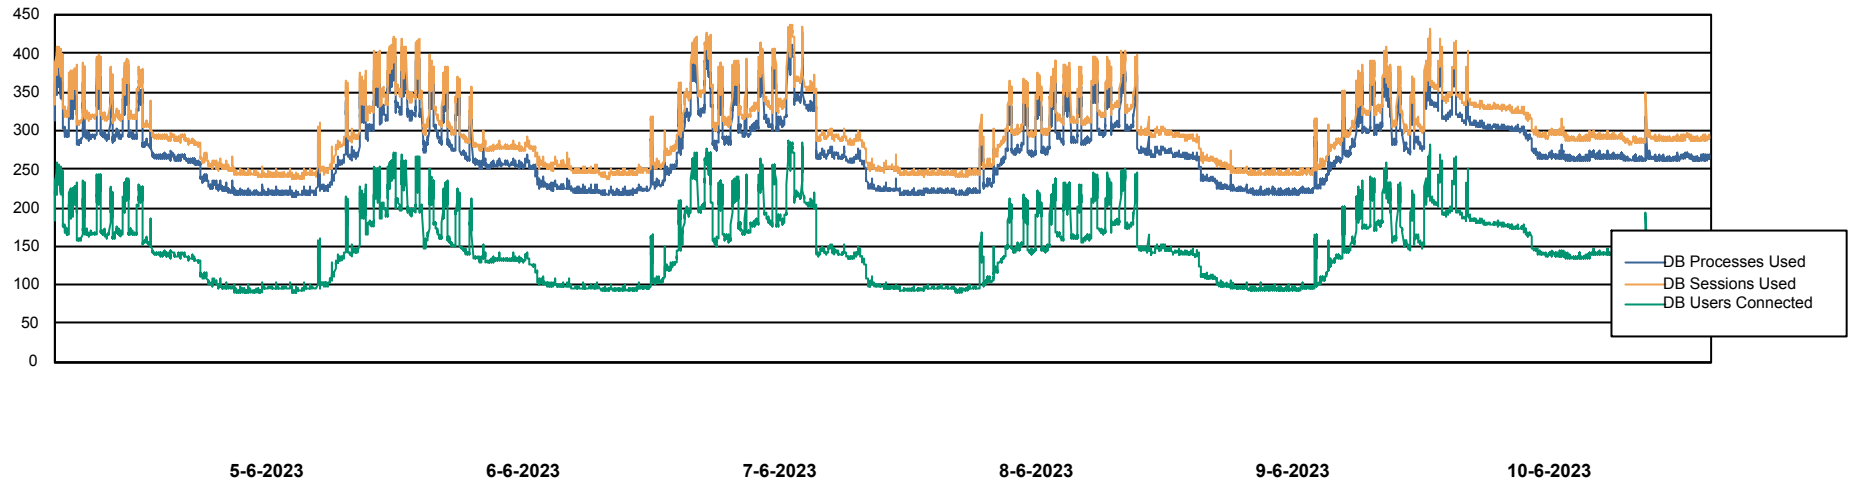

Weekly SLA Customer Report

Customer BNL_Production
Database ID 83

Database Performance BNL_EMCC

Weekly SLA Customer Report

Customer BNL_Production
Database ID 83

Database Performance BNLDB_Production_New

Weekly SLA Customer Report

Customer BNL_Production
Database ID 83

Database Performance BNLDB_Standby

Weekly SLA Customer Report

Customer BNL_Production
Database ID 83

DATABASE SIZE BNL_EMCC

Database growth over last month

DATABASE SIZE BNLDB_Production_New