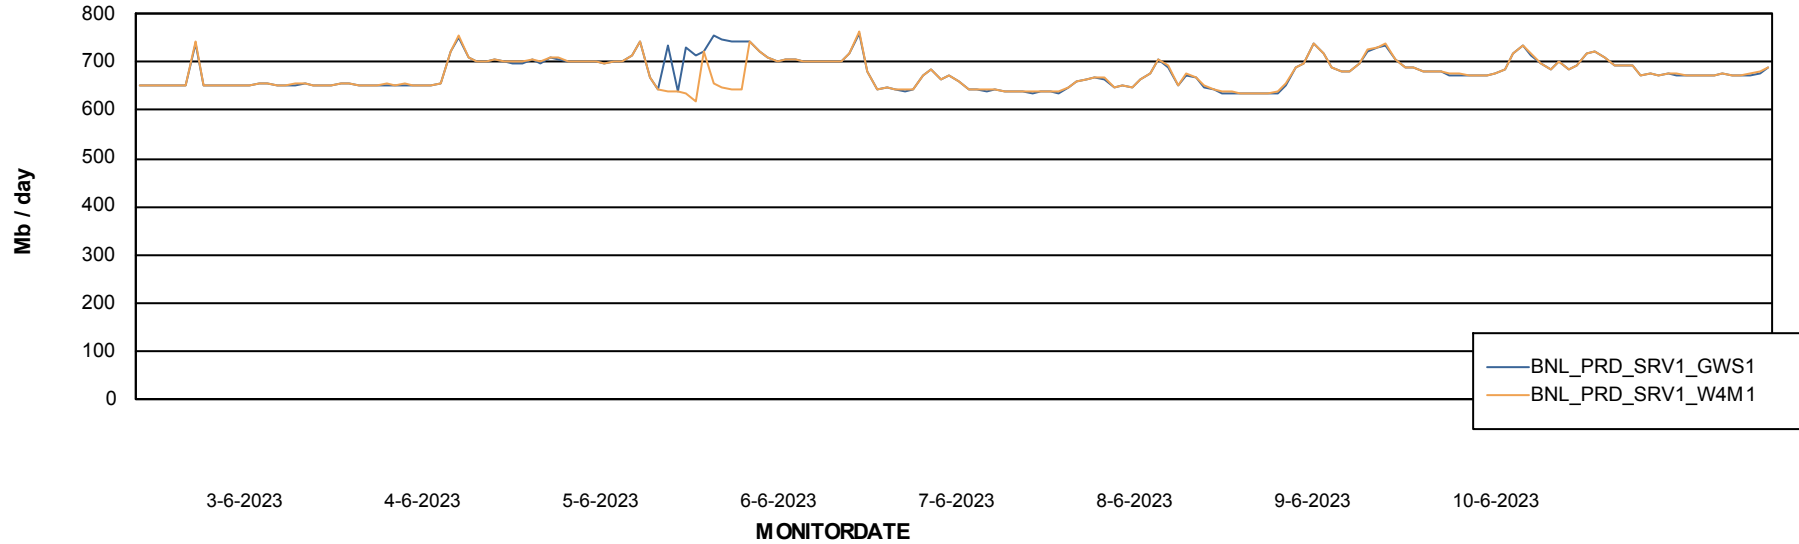

ABSSolute Web Component Services

Avg memory used per ABS Web component