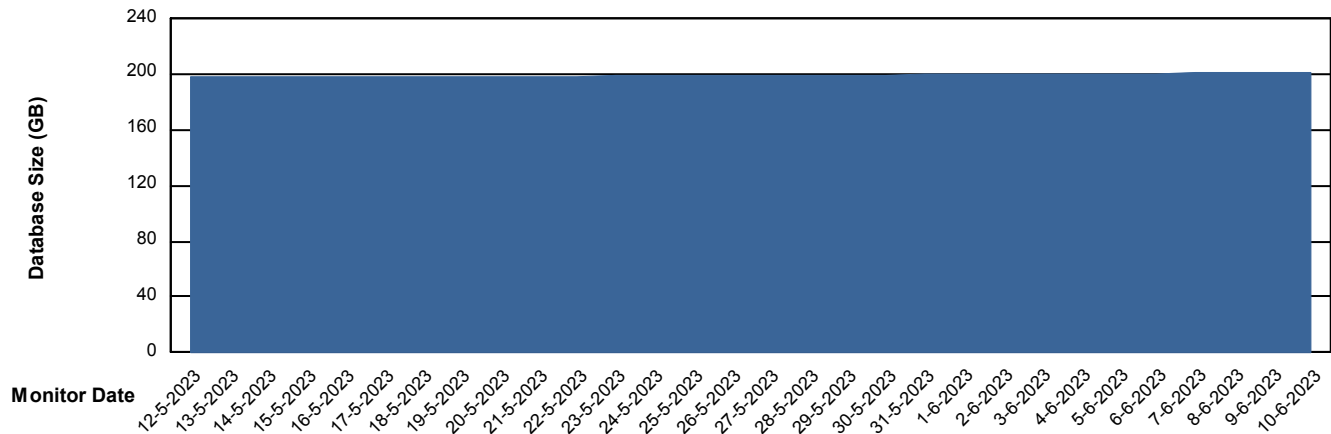

Weekly SLA Customer Report

Customer BNL_Production
Database ID 83

Database Performance BNL_EMCC

Weekly SLA Customer Report

Customer BNL_Production
Database ID 83

Database Performance BNLDB_Production_New

Weekly SLA Customer Report

Customer BNL_Production
Database ID 83

Database Performance BNLDB_Standby

Weekly SLA Customer Report

Customer BNL_Production
Database ID 83

DATABASE SIZE BNL_EMCC

Database growth over last month

DATABASE SIZE BNLDB_Production_New

Database growth over last month

Weekly SLA Customer Report

Customer BNL_Production
 Database ID 83

Database Tablespace BNLDB_Production_New

Date	Tablespace Name	Filesize (Gb)	Usedsize (Gb)	Percentage free
10-6-2023	ABSDATA	105	64	39
	INDX	200	128	36
9-6-2023	ABSDATA	105	64	39
	INDX	200	128	36
8-6-2023	ABSDATA	105	64	39
	INDX	200	128	36
7-6-2023	ABSDATA	105	64	39
	INDX	200	127	36
6-6-2023	ABSDATA	105	64	39
	INDX	200	127	36
5-6-2023	ABSDATA	105	64	39
	INDX	200	127	37
4-6-2023	ABSDATA	105	64	39
	INDX	200	127	37