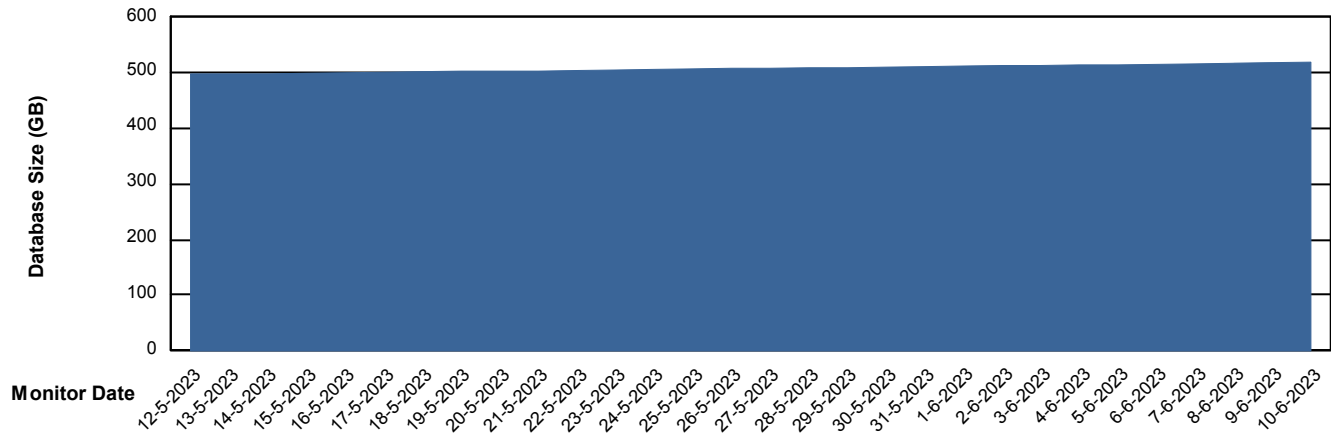

DATABASE SIZE BGG_PRD_DEDC-DB07_DB_Production

Database growth over last month