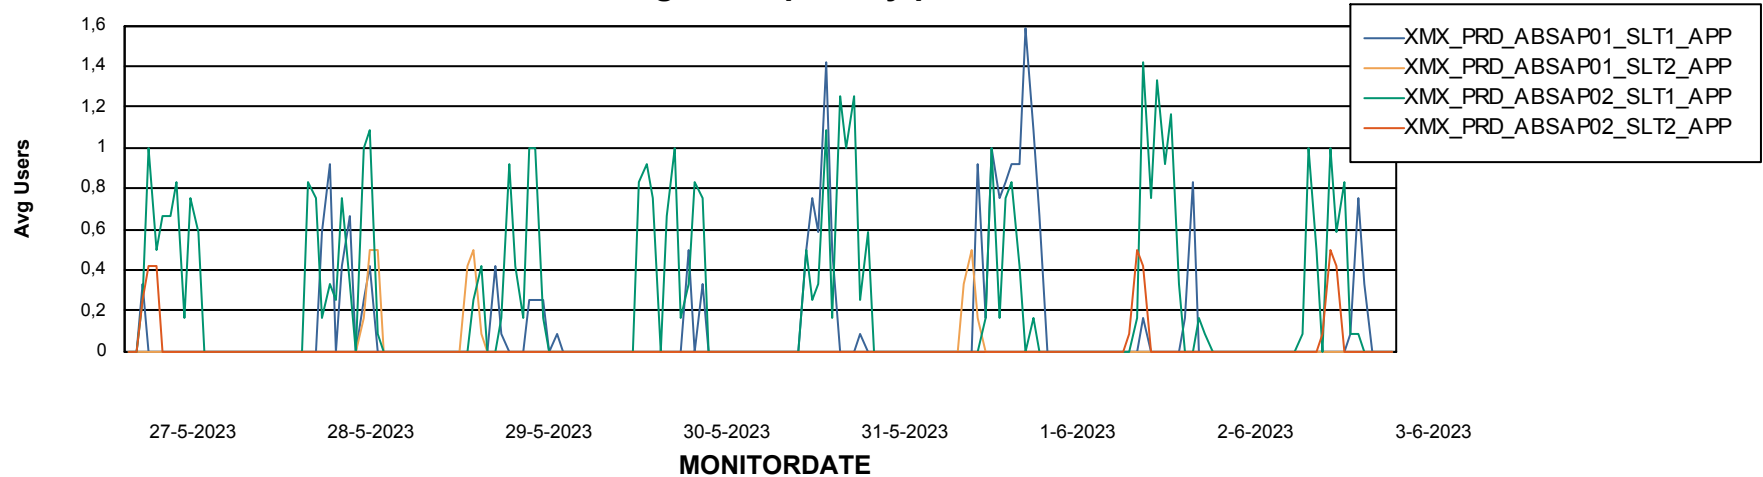

Avg users per day per ABS server