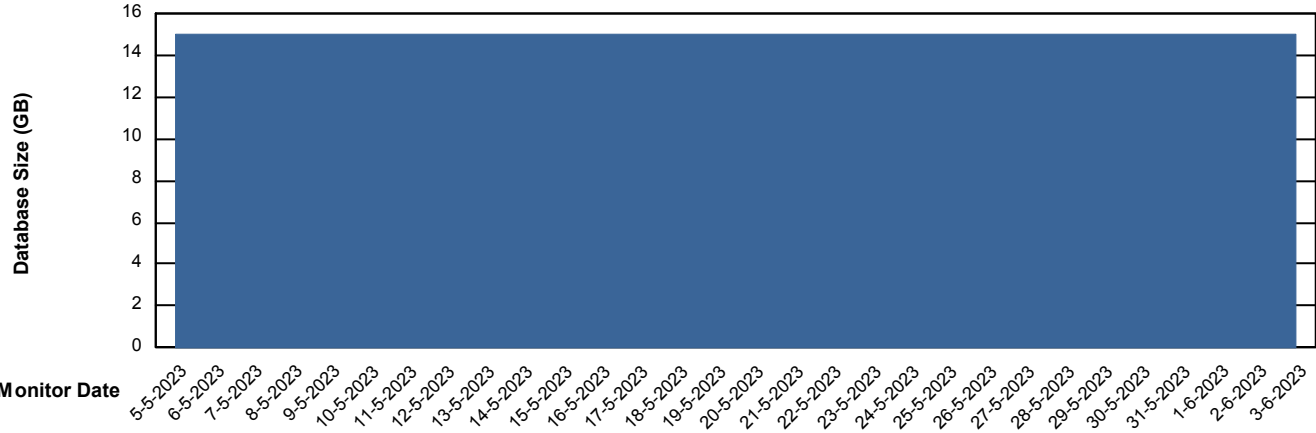

DB Processes Max 4
DB Processes Max 1,000
DB Processes Max 0

Weekly SLA Customer Report

Customer XMX Production (24/7)
 Database ID 146

DATABASE SIZE XMX_PROD_ABSDB01_PRDB

Database growth over last month

Database Tablespace XMX_PROD_ABSDB01_PRDB