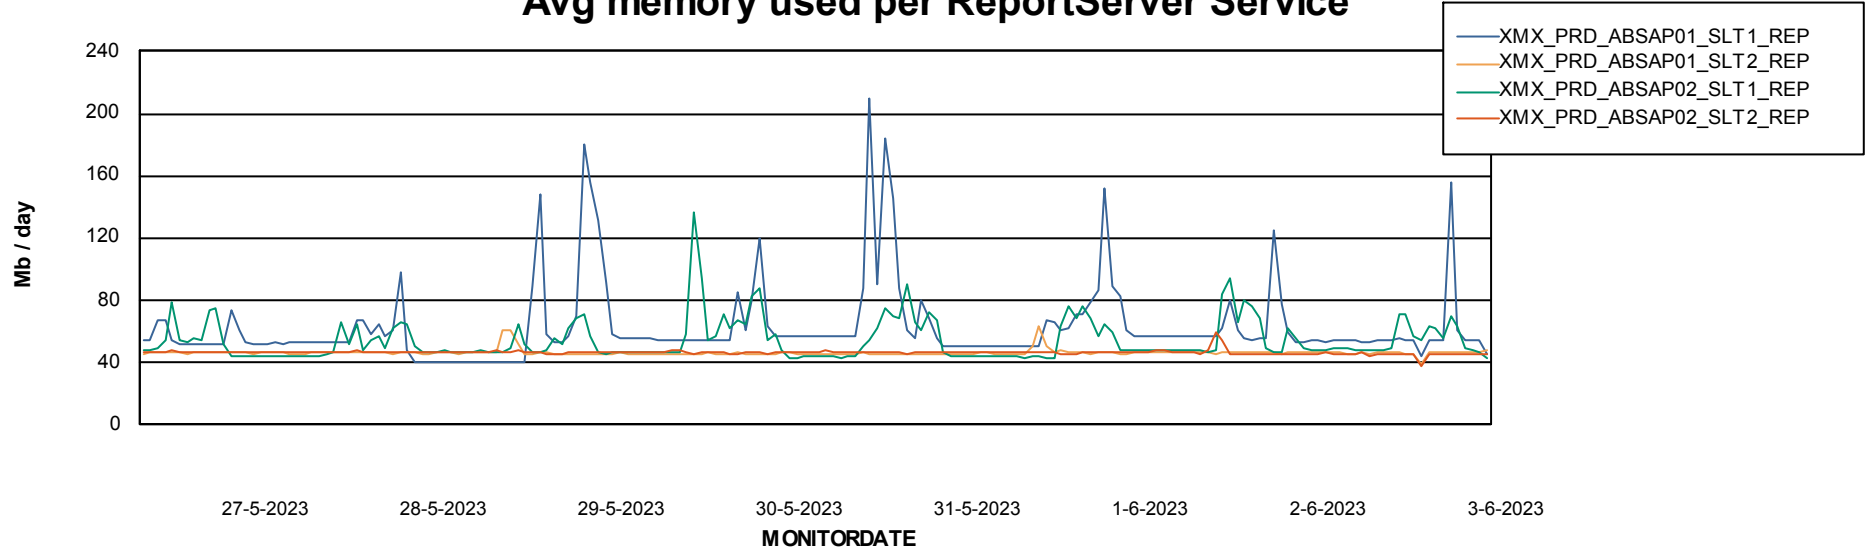

Weekly SLA Customer Report

Customer XMX Production (24/7)
Database ID 146

Standby Database Health XMX Production (24/7)

Recovery lag for last 7 days

Weekly SLA Customer Report

Customer XMX Production (24/7)
Database ID 146

ABSSolute Application Server Services

Avg memory used per ABS Server Service

Avg users per day per ABS server

Weekly SLA Customer Report

Customer XMX Production (24/7)
Database ID 146

ABSSolute Application ReportServer Services

Avg memory used per ReportServer Service

Weekly SLA Customer Report

Customer XMX Production (24/7)
Database ID 146

ABSSolute Web Component Services

Avg memory used per ABS Web component

Weekly SLA Customer Report