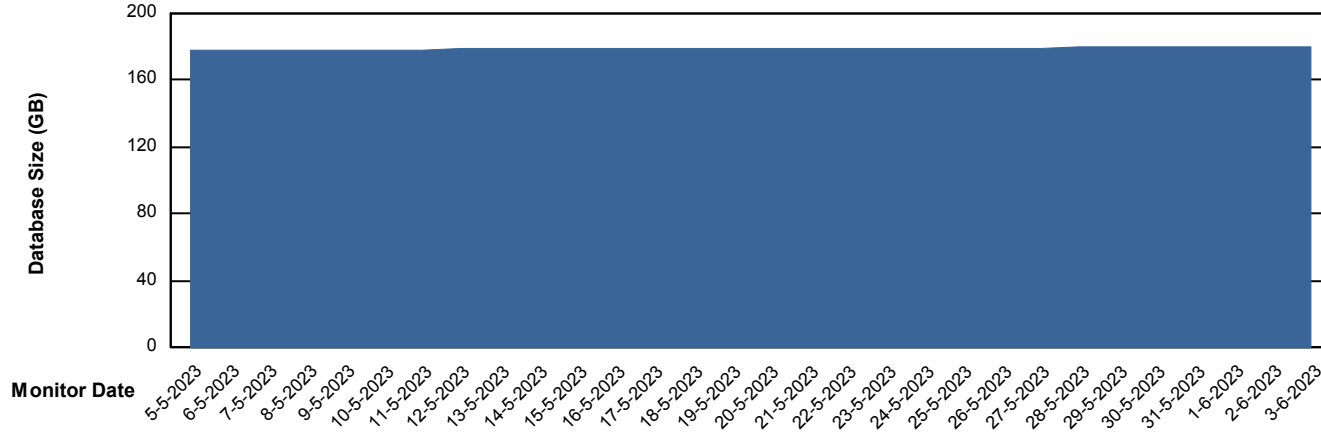

Customer VOS_Production
Database ID 143

Database Performance VOSDB_Standby

DB Processes Max 1,000

Weekly SLA Customer Report

Customer VOS_Production
Database ID 143

DATABASE SIZE VOSDB_BI

Database growth over last month