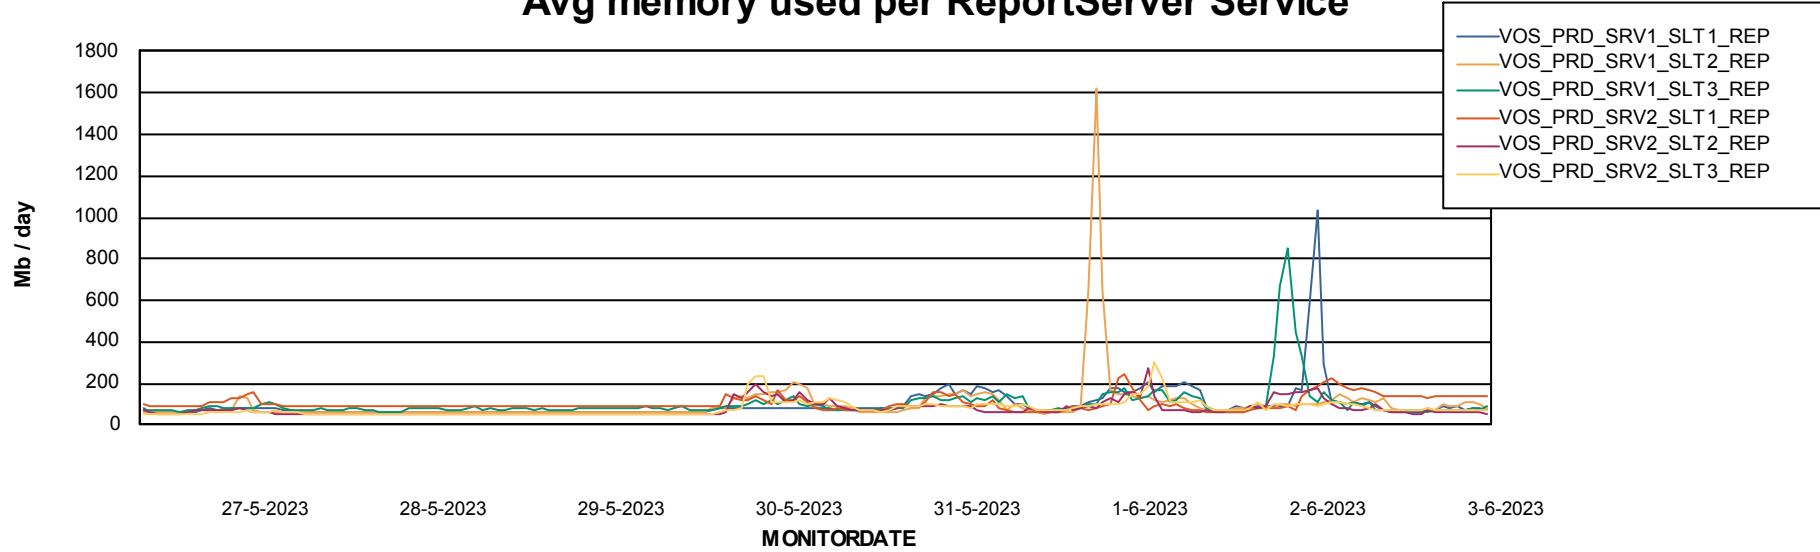

Avg memory used per ABS Server Service

Avg users per day per ABS server

Weekly SLA Customer Report

Customer VOS_Production
Database ID 143

ABSSolute Application ReportServer Services

Avg memory used per ReportServer Service