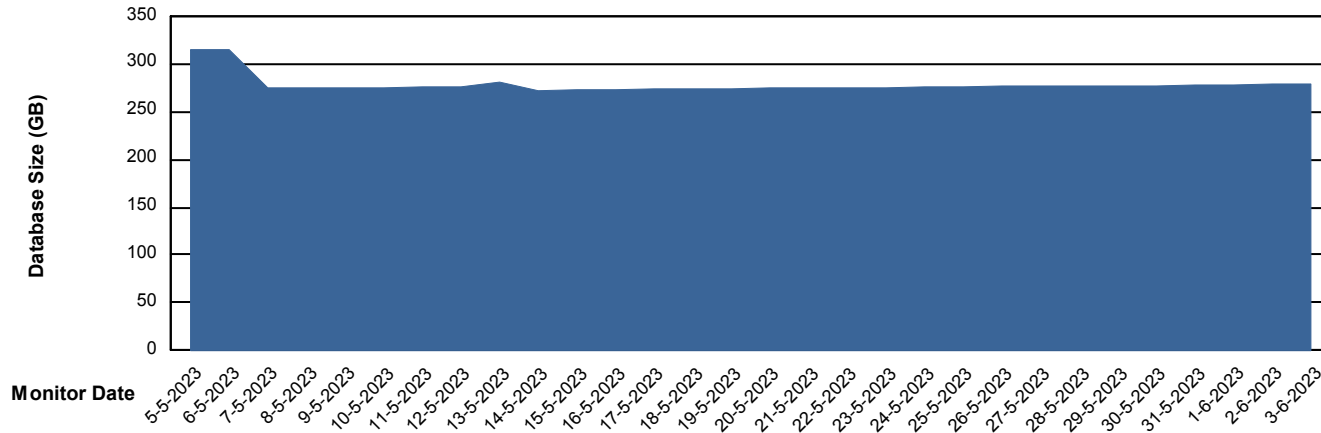

DATABASE SIZE VOSDB_Production

Database growth over last month