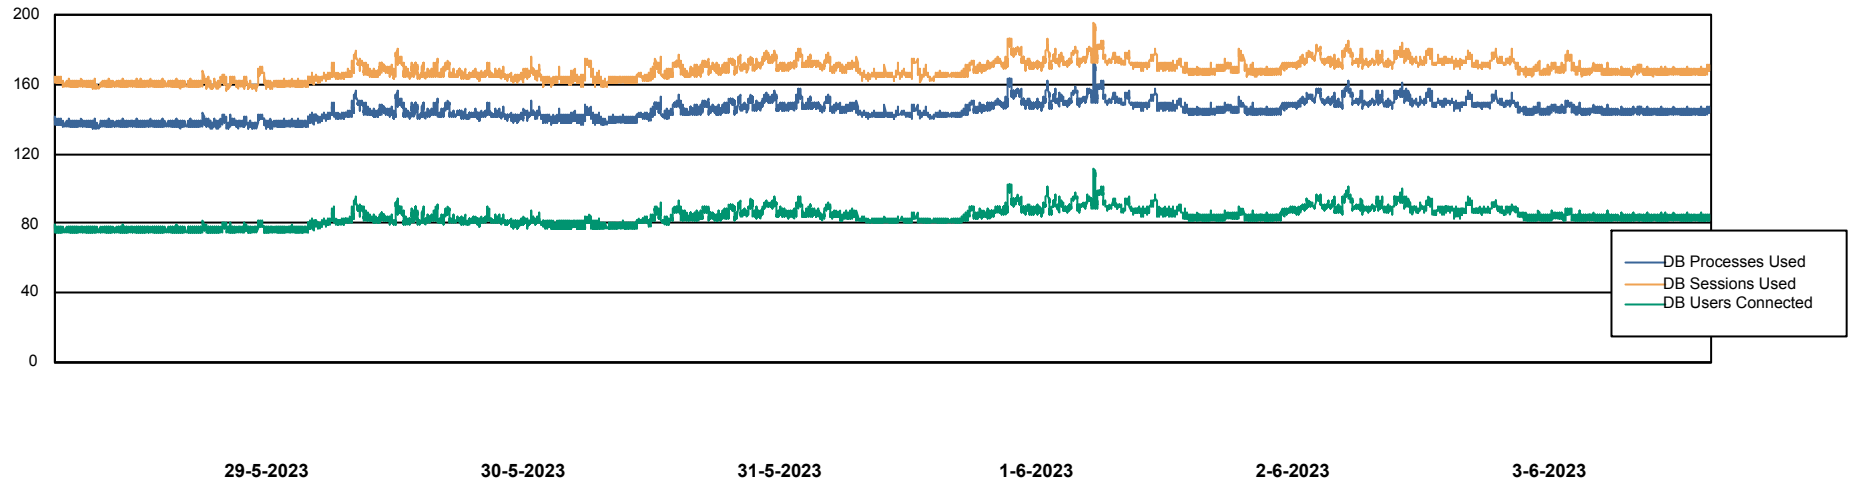

Weekly SLA Customer Report

Customer VOS_Production
Database ID 143

Database Performance VOSDB_BI

Weekly SLA Customer Report

Customer VOS_Production
Database ID 143

Database Performance VOSDB_Production

Weekly SLA Customer Report