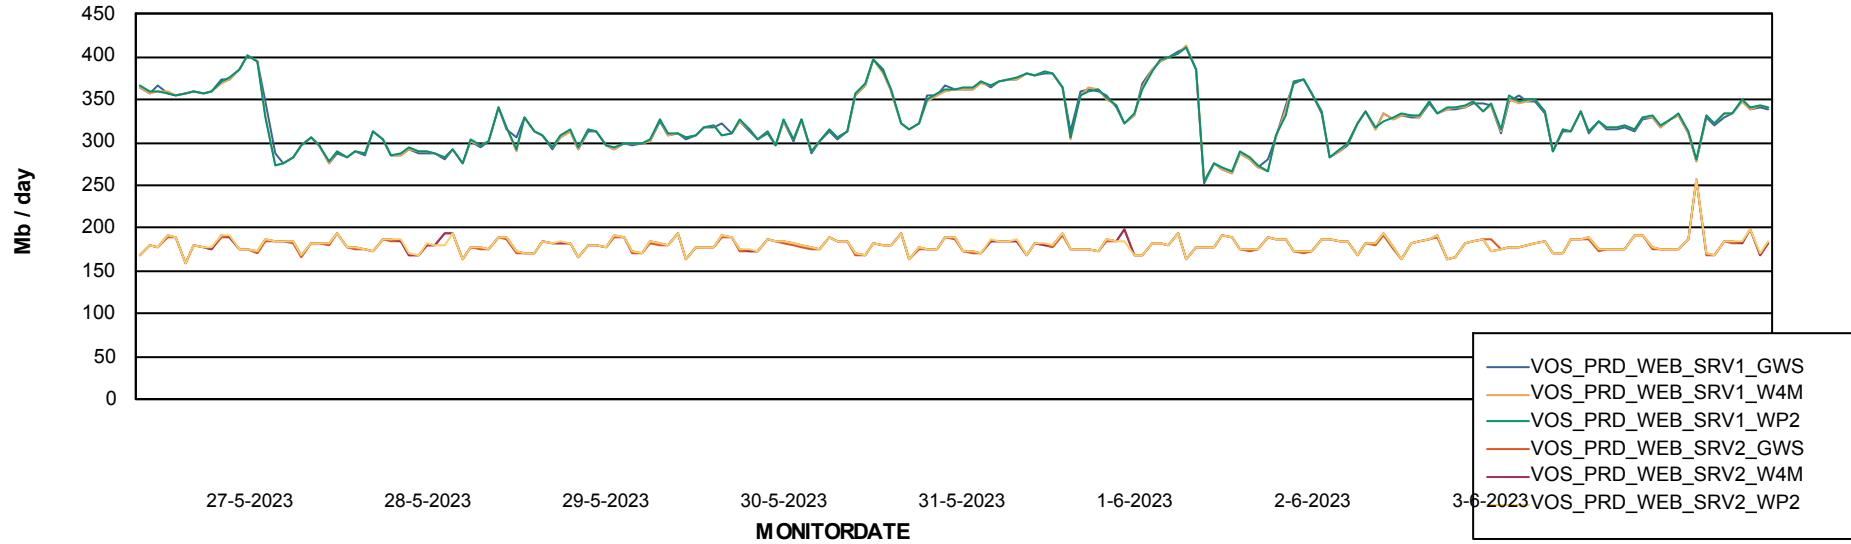

ABSSolute Web Component Services

Avg memory used per ABS Web component