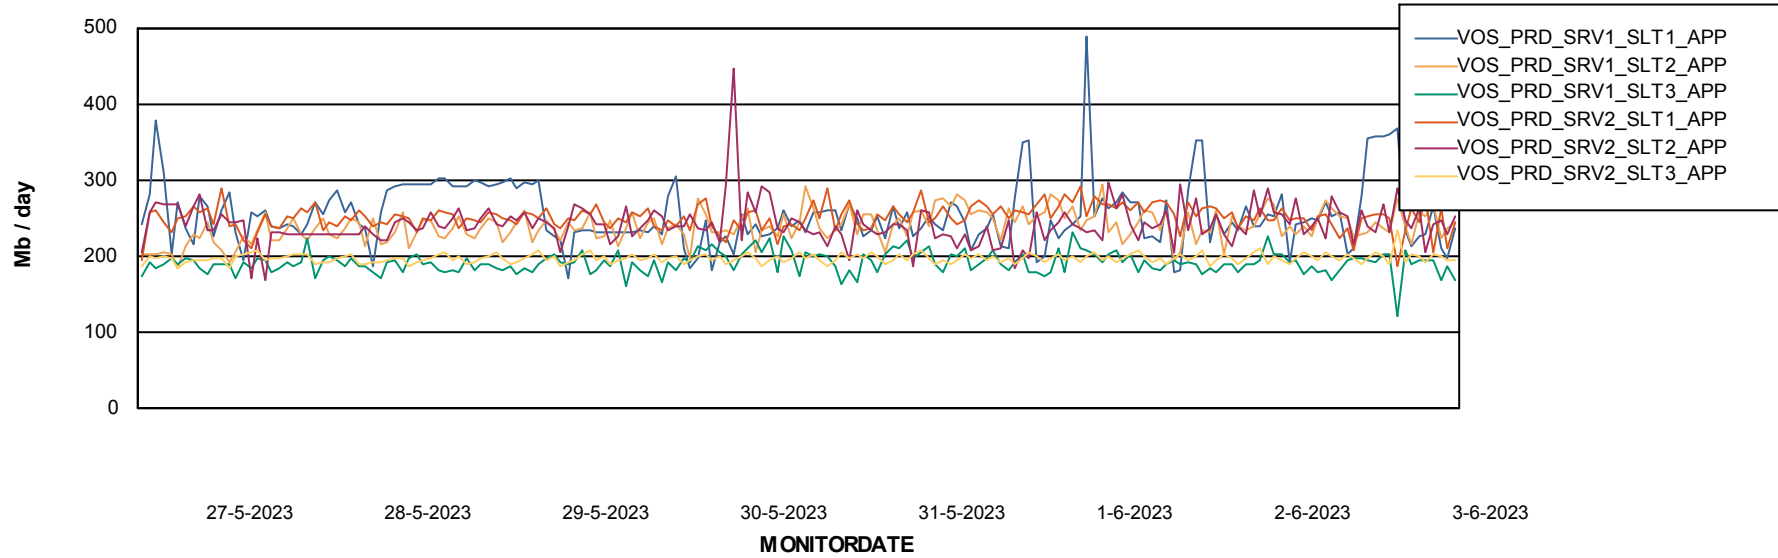

ABSSolute Application Server Services

Avg memory used per ABS Server Service