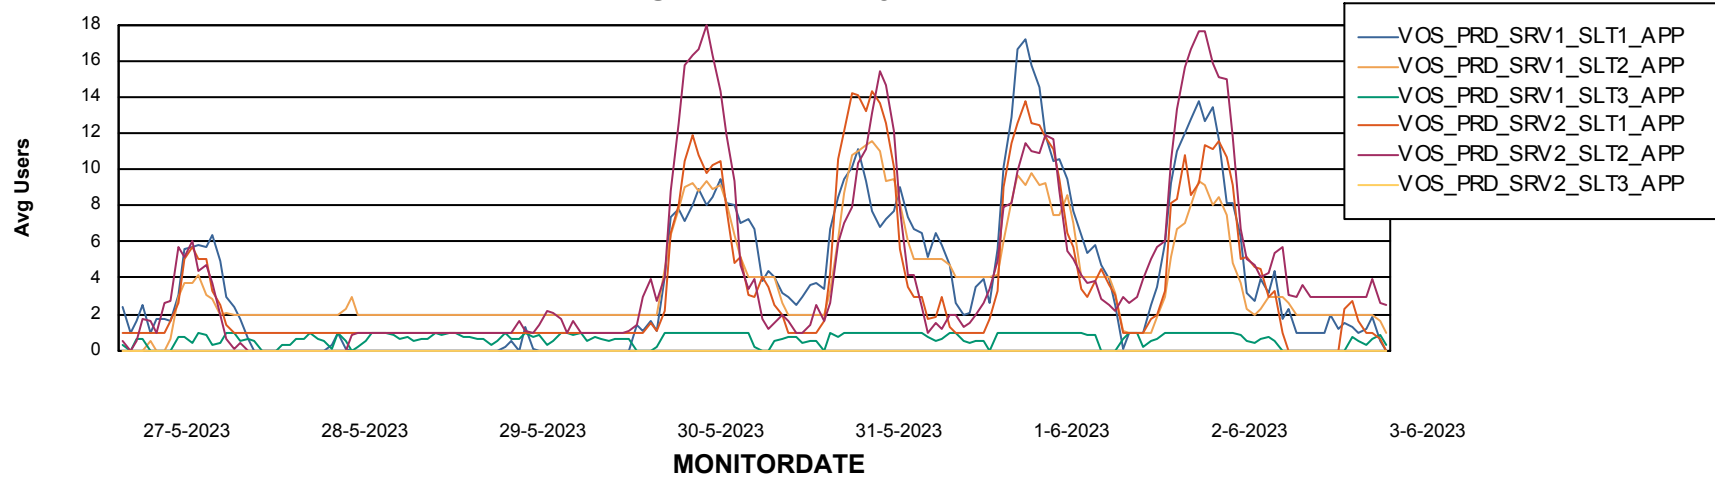

Avg users per day per ABS server