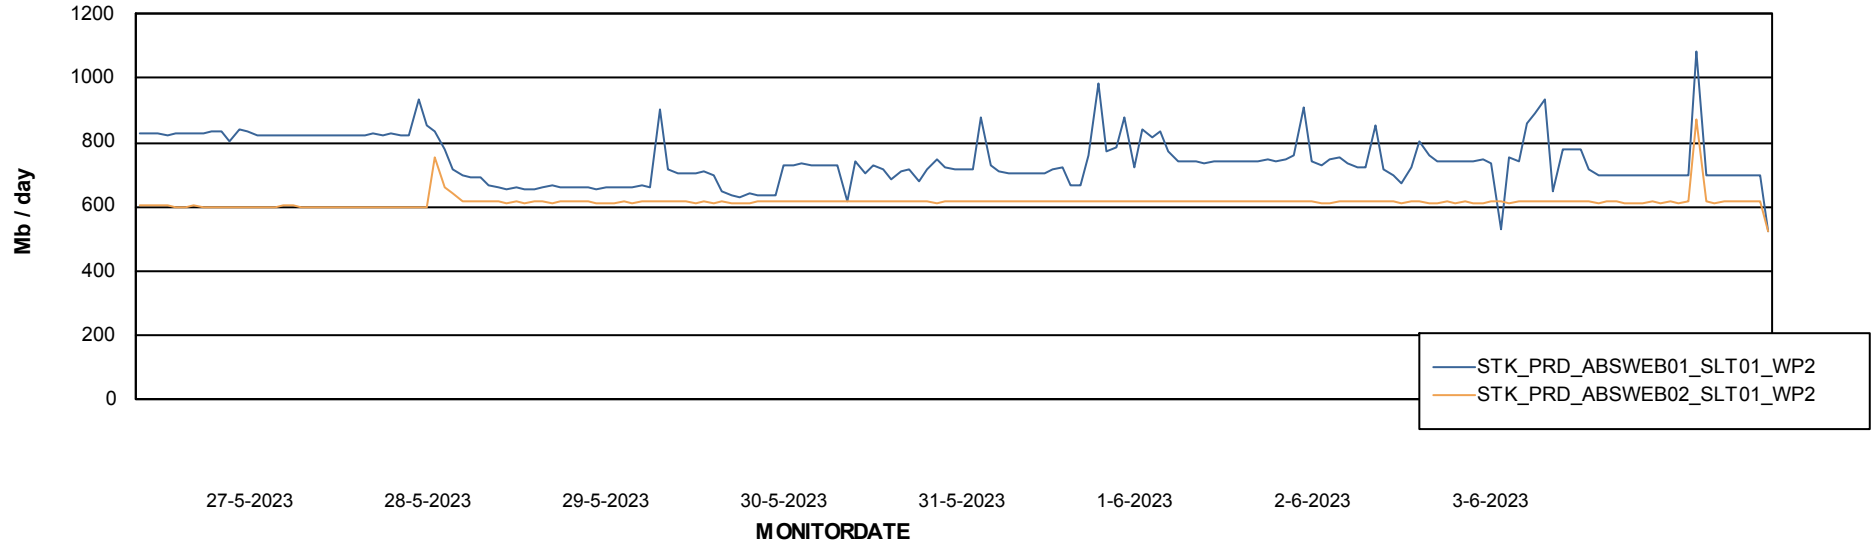

ABSSolute Web Component Services

Avg memory used per ABS Web component