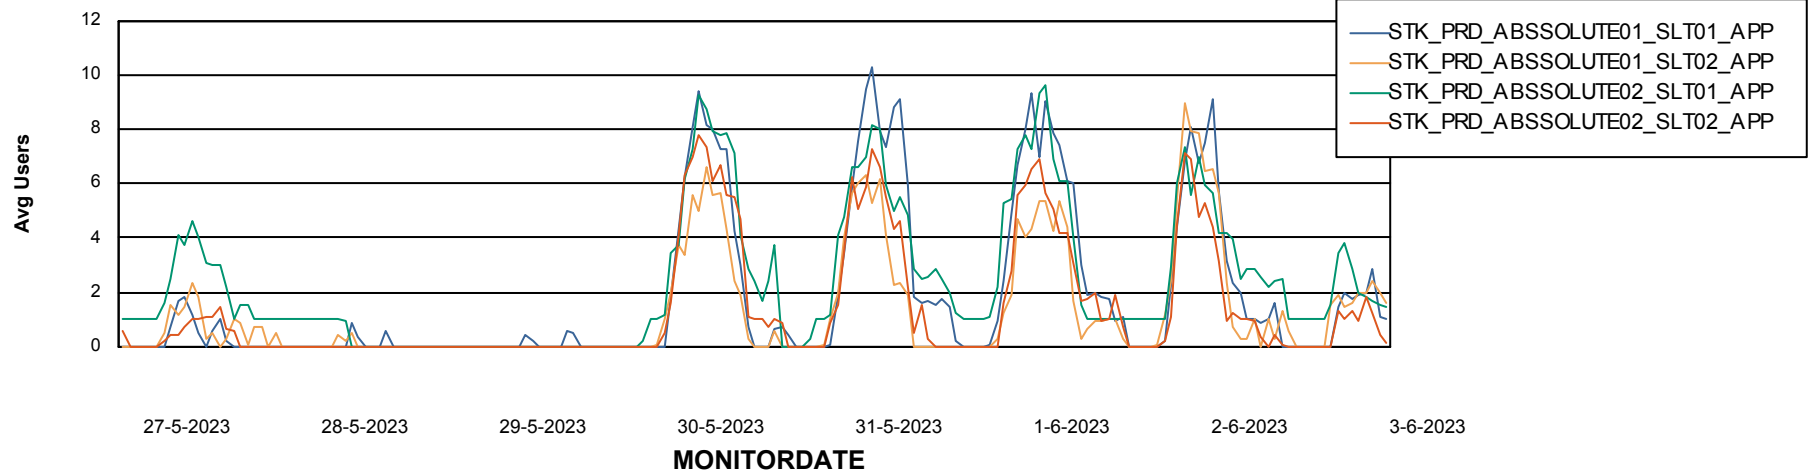

Avg users per day per ABS server