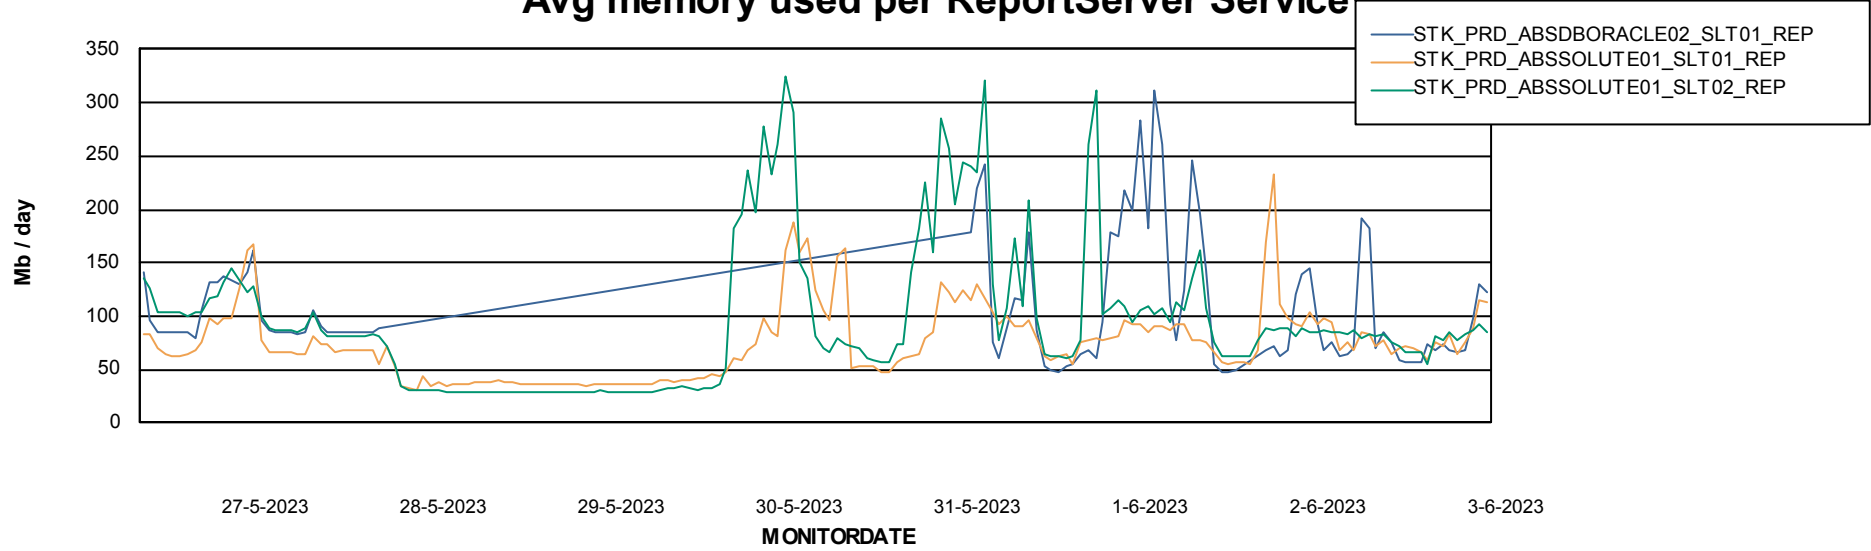

Avg memory used per ABS Server Service

Avg users per day per ABS server

Weekly SLA Customer Report

Customer STK_Production
Database ID 82

ABSSolute Application ReportServer Services

Avg memory used per ReportServer Service