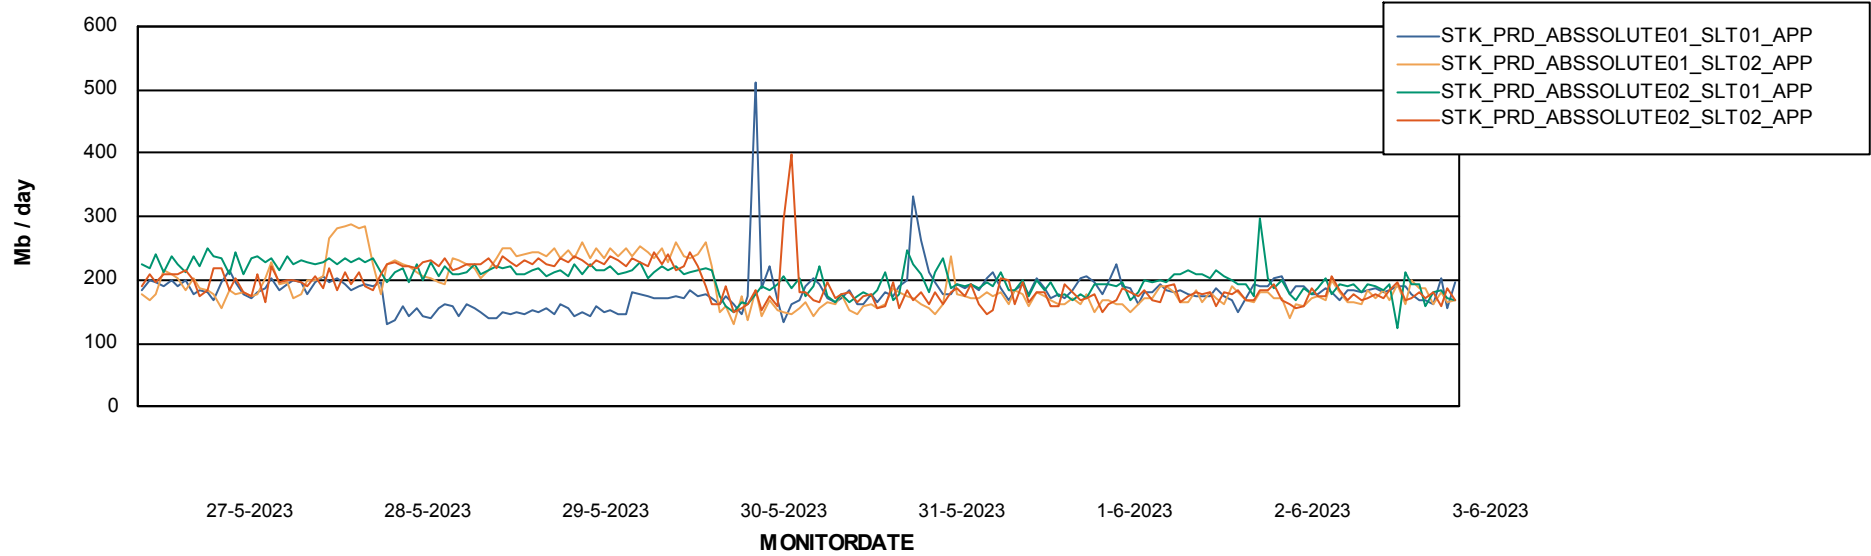

ABSSolute Application Server Services

Avg memory used per ABS Server Service