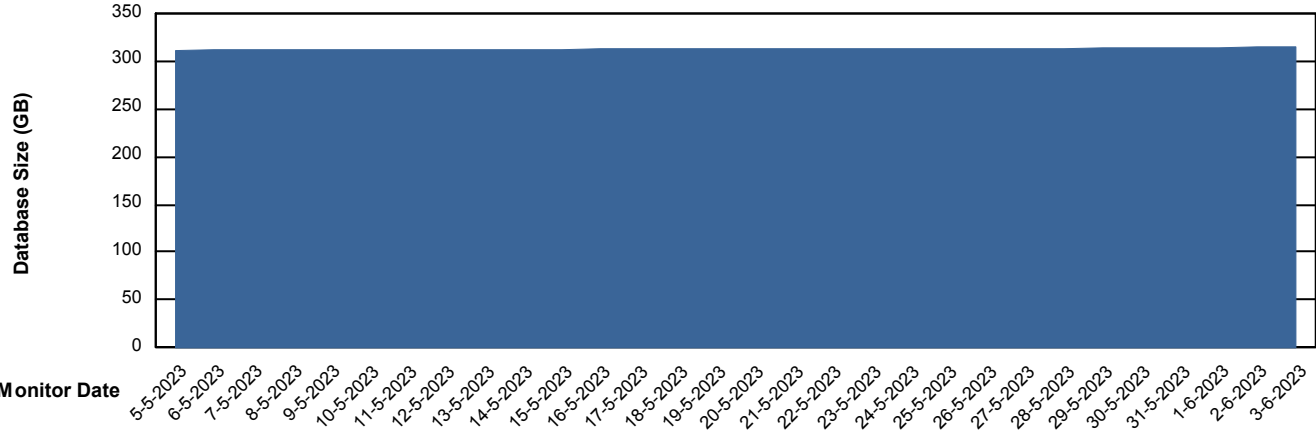

Database growth over last month

Database Tablespace STKDB_Production

Date	Tablespace Name	Filesize (Gb)	Usedsize (Gb)	Percentage free
3-6-2023	ABSDATA	200	123	38
	INDX	225	181	19
2-6-2023	ABSDATA	200	123	38
	INDX	225	181	20
1-6-2023	ABSDATA	200	123	39
	INDX	225	181	20
31-5-2023	ABSDATA	200	123	39
	INDX	225	181	20
30-5-2023	ABSDATA	200	123	39
	INDX	215	181	16
29-5-2023	ABSDATA	200	122	39
	INDX	215	181	16
28-5-2023	ABSDATA	200	122	39
	INDX	215	181	16