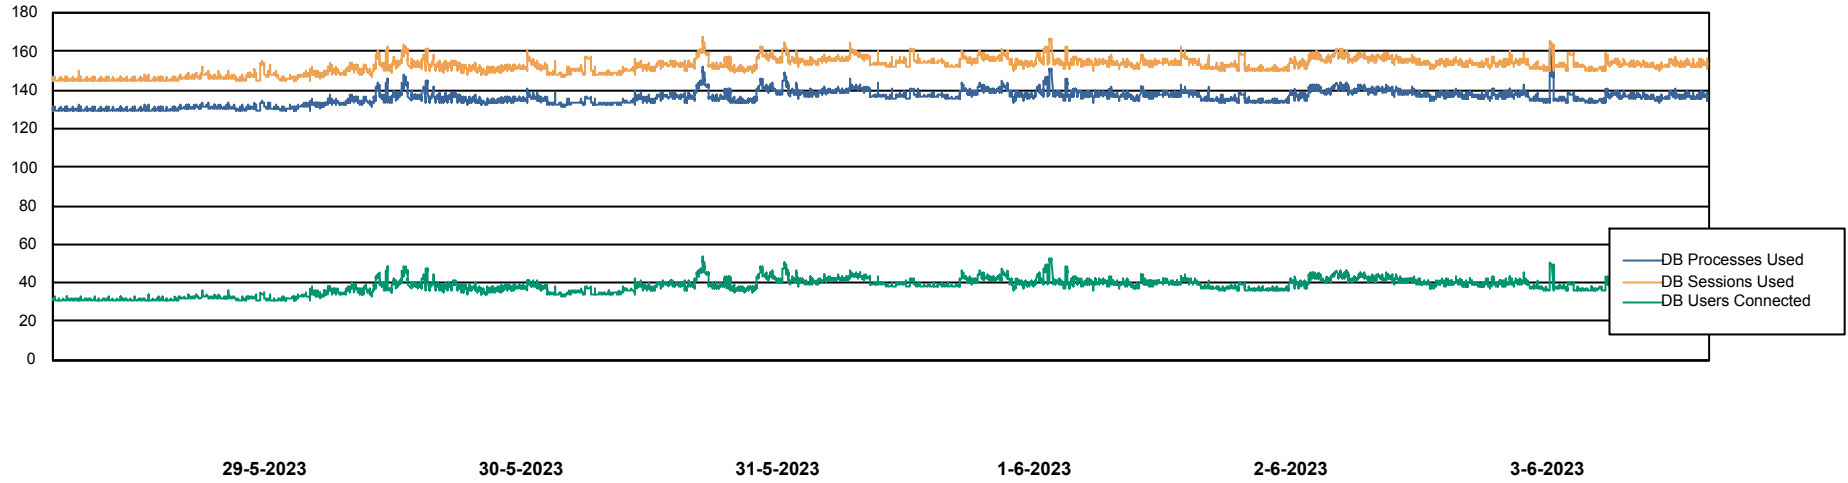

Weekly SLA Customer Report

Customer STK_Production
Database ID 82

Database Performance STKDB_Production

Weekly SLA Customer Report

Customer STK_Production
Database ID 82

Database Performance STKDB_Standby

DB Processes Max 1,000