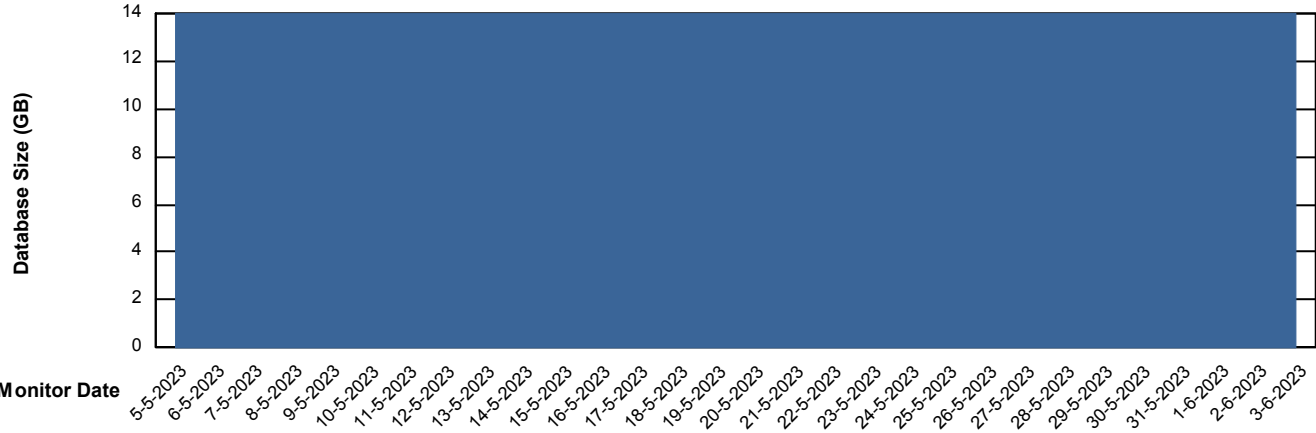

DB Processes Max 500

Weekly SLA Customer Report

Customer SPI_Production
 Database ID 49

DATABASE SIZE SPIDB_Production

Database growth over last month

Database Tablespace SPIDB_Production

Date	Tablespace Name	Filesize (Gb)	Usedsize (Gb)	Percentage free
3-6-2023	ABSDATA	5	3	46
	INDX	8	4	44
2-6-2023	ABSDATA	5	3	46
	INDX	8	4	44
1-6-2023	ABSDATA	5	3	46
	INDX	8	4	44
31-5-2023	ABSDATA	5	3	46
	INDX	8	4	44
30-5-2023	ABSDATA	5	3	46
	INDX	8	4	44
29-5-2023	ABSDATA	5	3	46
	INDX	8	4	44
28-5-2023	ABSDATA	5	3	46
	INDX	8	4	44