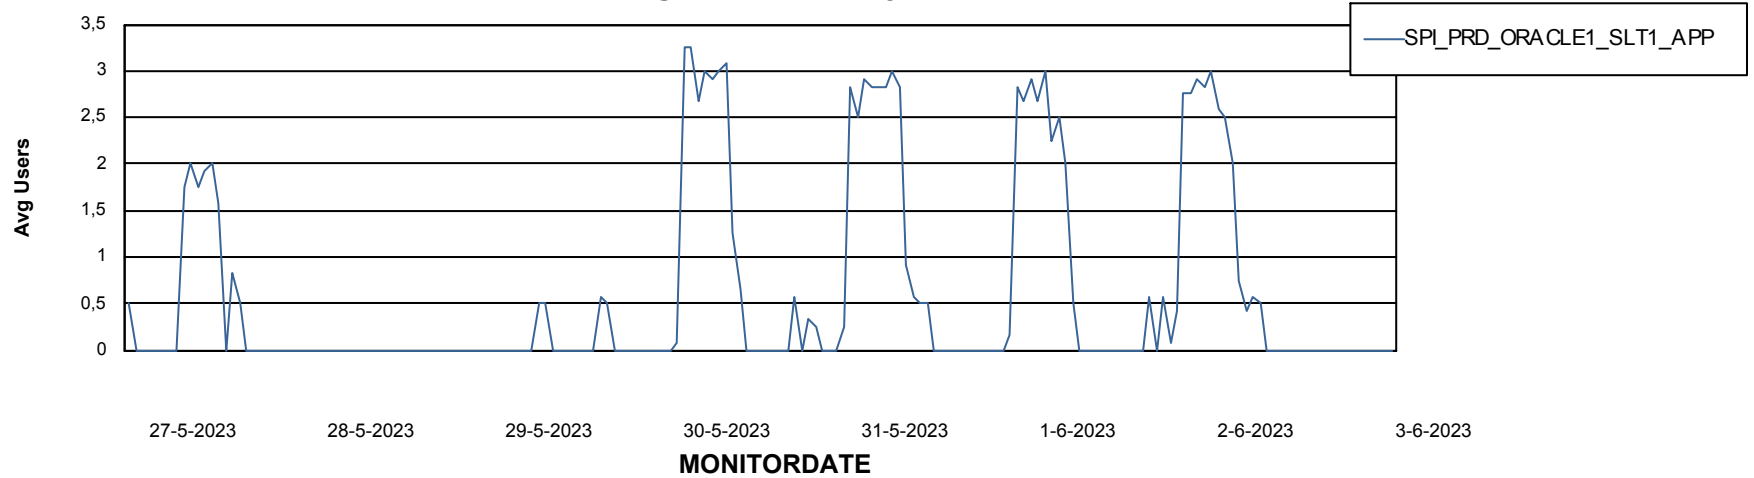

Weekly SLA Customer Report

Customer SPI_Production
Database ID 49

ABSSolute Application Server Services

Avg memory used per ABS Server Service

Avg users per day per ABS server

Weekly SLA Customer Report

Customer SPI_Production
Database ID 49