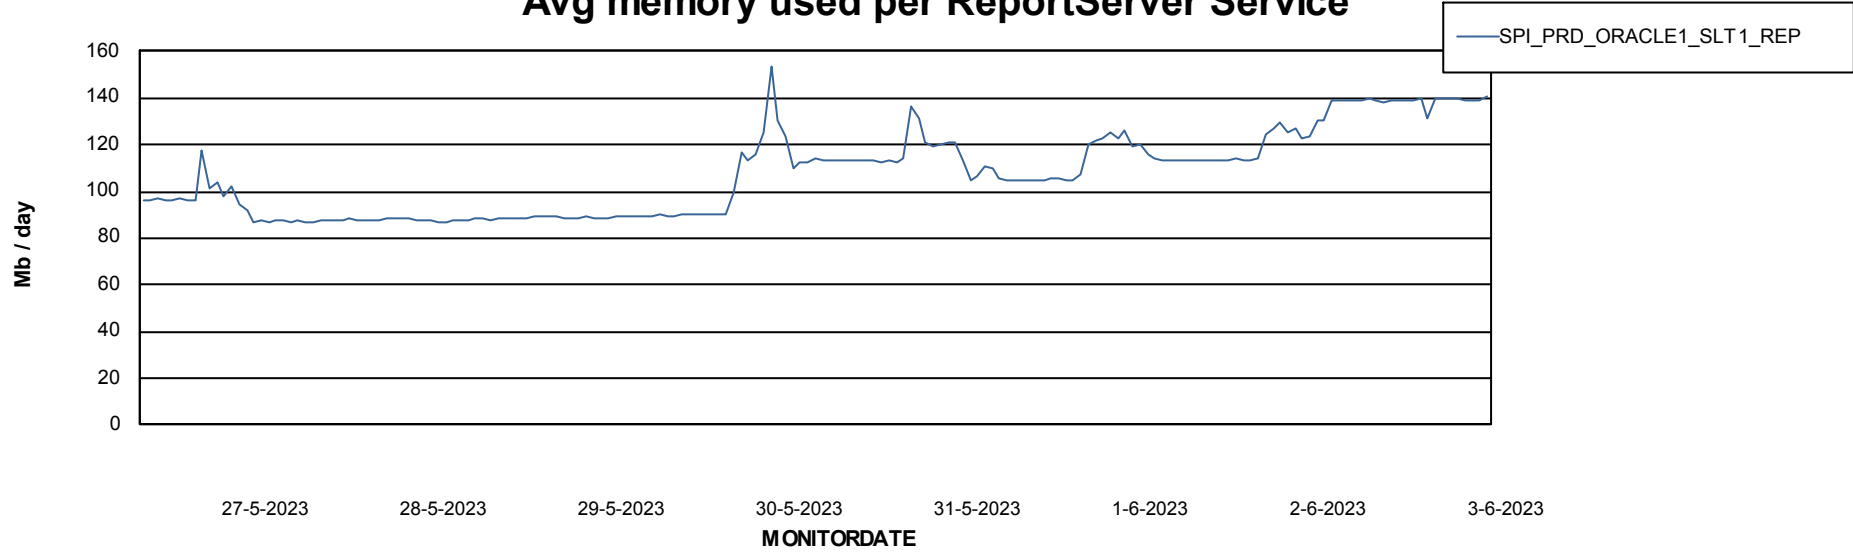

ABSSolute Application ReportServer Services

Avg memory used per ReportServer Service