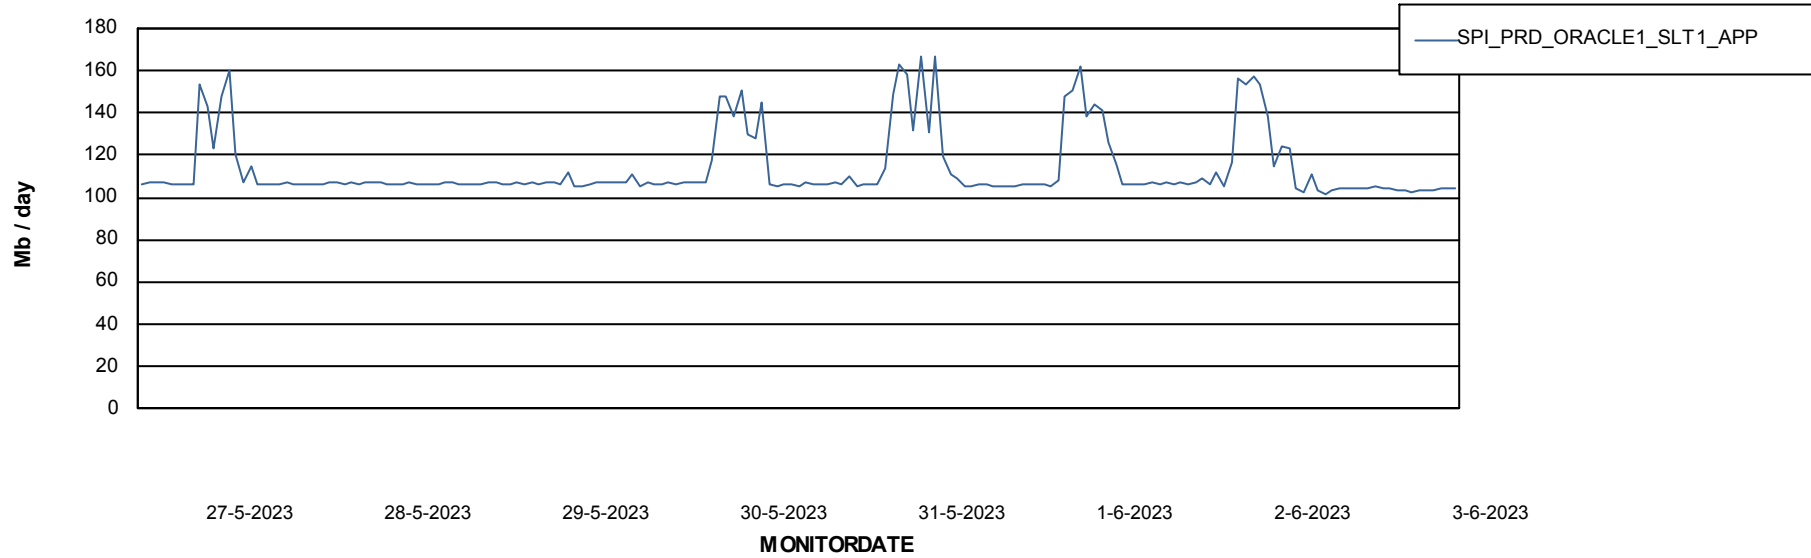

DB Processes Max 500

Weekly SLA Customer Report

Customer SPI_Production
 Database ID 49

DATABASE SIZE SPIDB_Production

Database growth over last month

Database Tablespace SPIDB_Production

Date	Tablespace Name	Filesize (Gb)	Usedsize (Gb)	Percentage free
3-6-2023	ABSDATA	5	3	46
	INDX	8	4	44
2-6-2023	ABSDATA	5	3	46
	INDX	8	4	44
1-6-2023	ABSDATA	5	3	46
	INDX	8	4	44
31-5-2023	ABSDATA	5	3	46
	INDX	8	4	44
30-5-2023	ABSDATA	5	3	46
	INDX	8	4	44
29-5-2023	ABSDATA	5	3	46
	INDX	8	4	44
28-5-2023	ABSDATA	5	3	46
	INDX	8	4	44

Weekly SLA Customer Report

Customer SPI_Production
Database ID 49

ABSSolute Application Server Services

Avg memory used per ABS Server Service

Avg users per day per ABS server

Weekly SLA Customer Report

Customer SPI_Production
Database ID 49