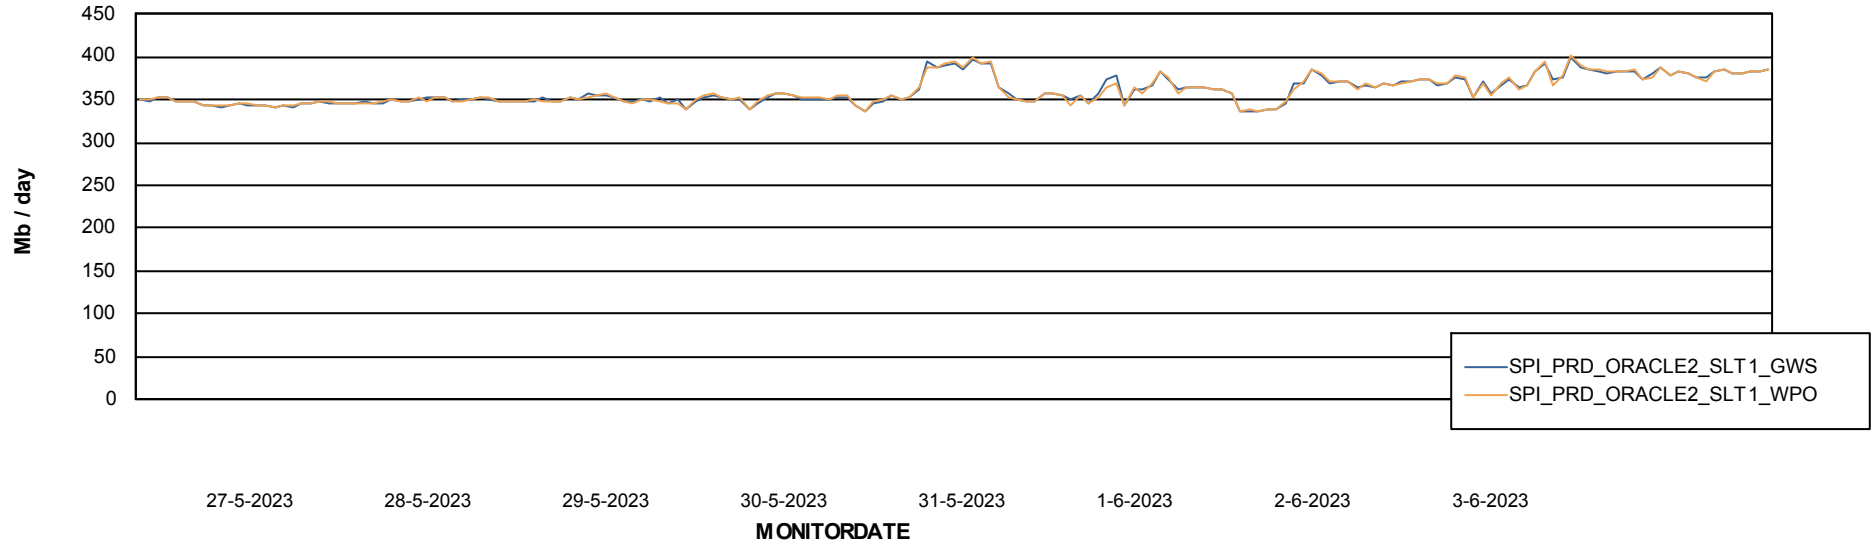

ABSSolute Application ReportServer Services

Avg memory used per ReportServer Service

Weekly SLA Customer Report

Customer SPI_Production
Database ID 49

ABSSolute Web Component Services

Avg memory used per ABS Web component