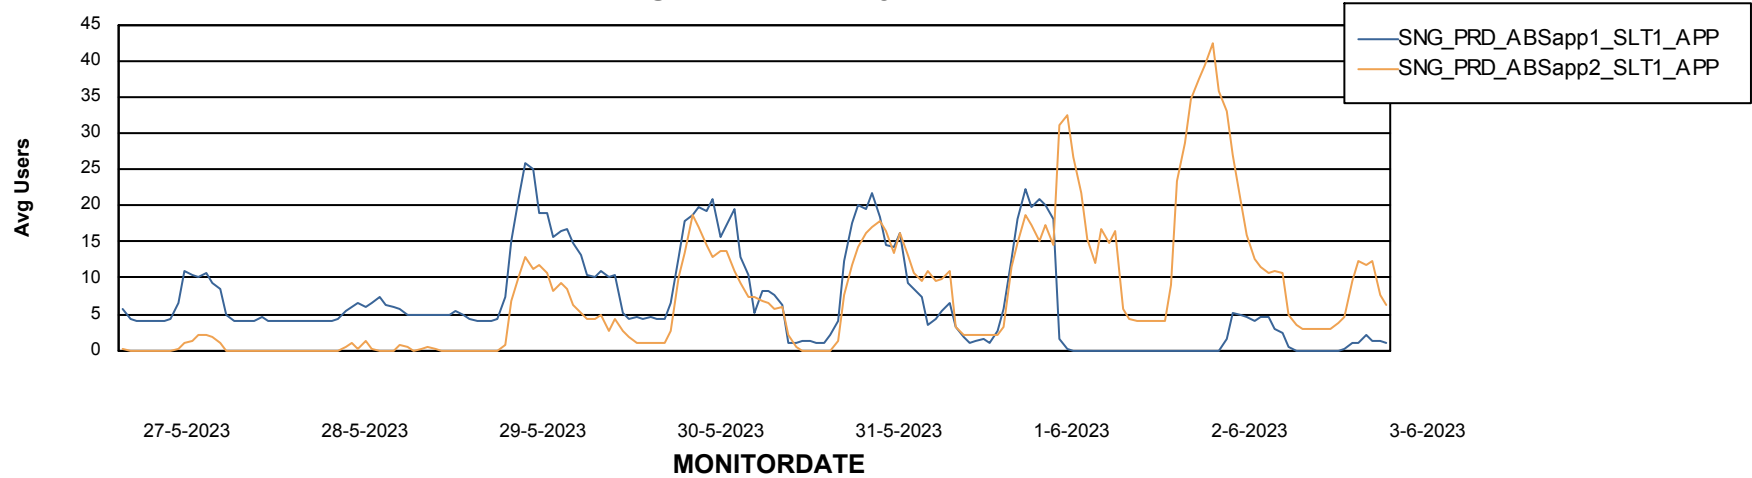

Avg users per day per ABS server