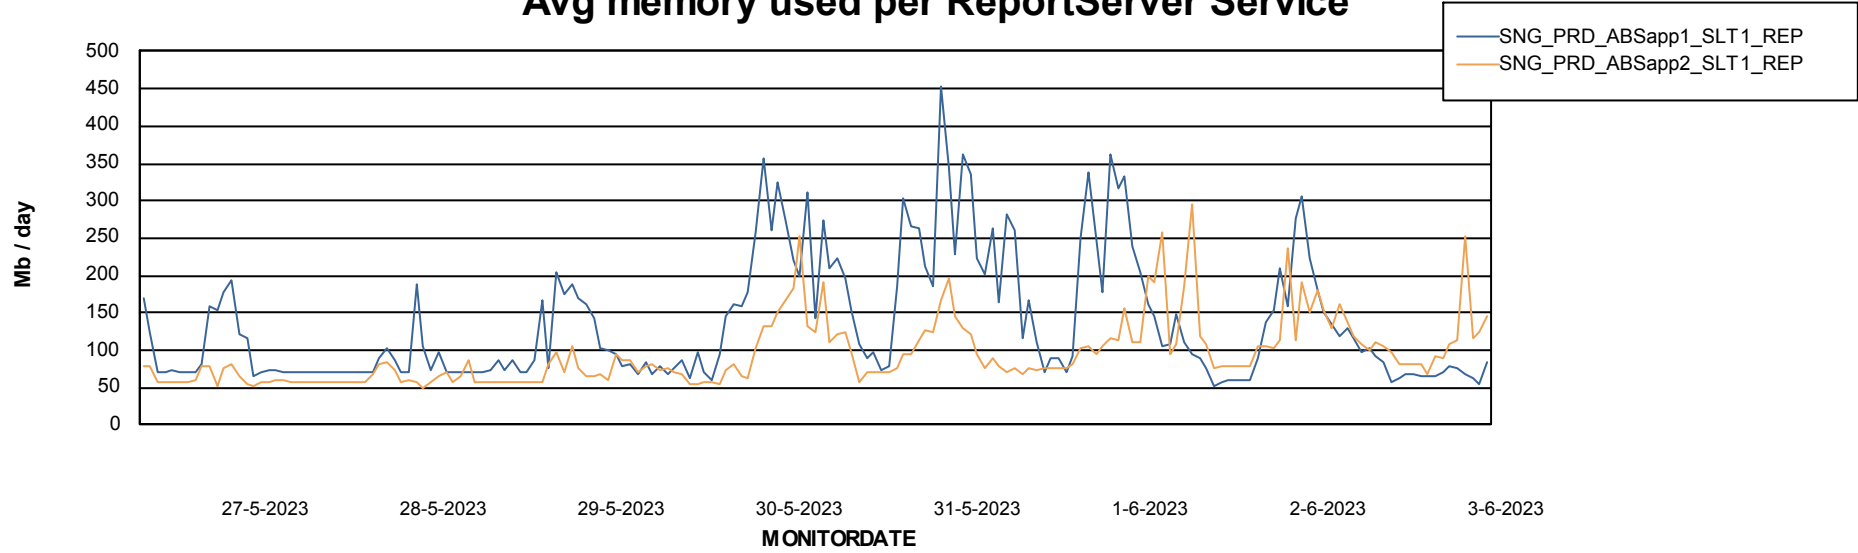

ABSSolute Application ReportServer Services

Avg memory used per ReportServer Service