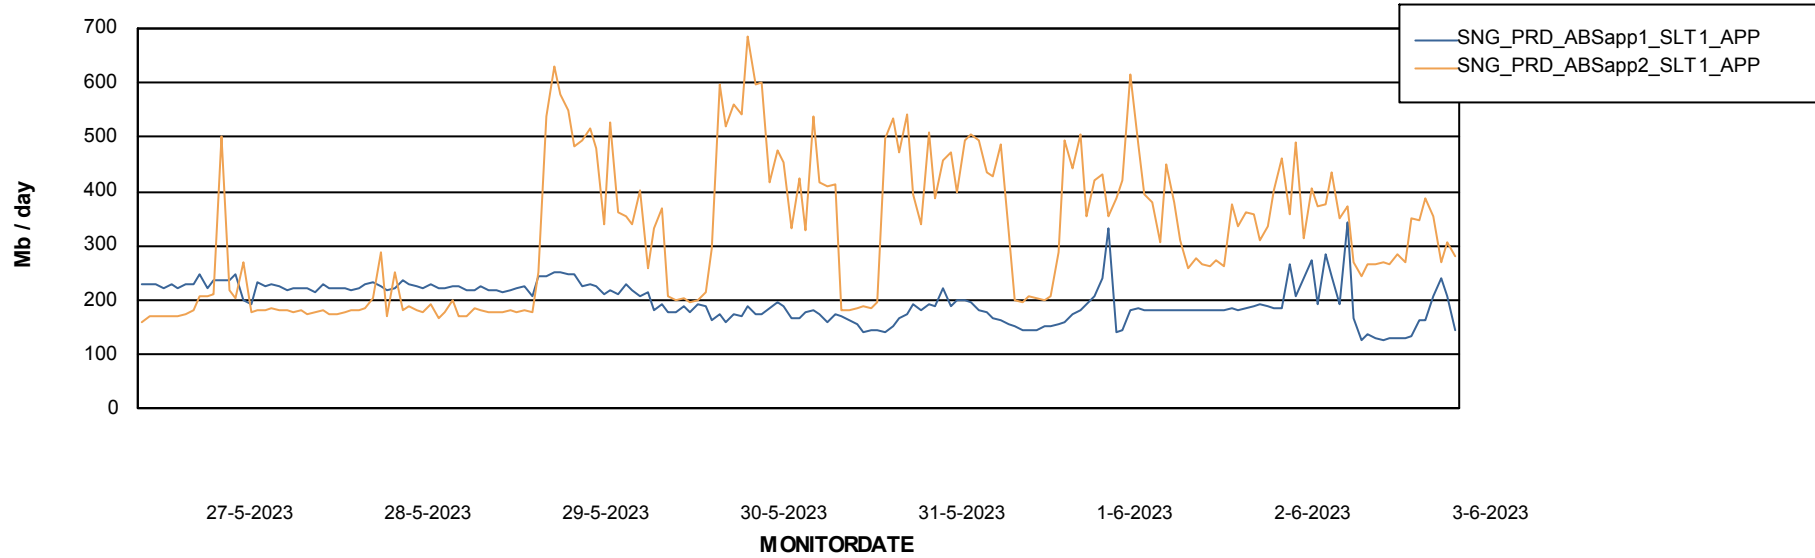

ABSSolute Application Server Services

Avg memory used per ABS Server Service