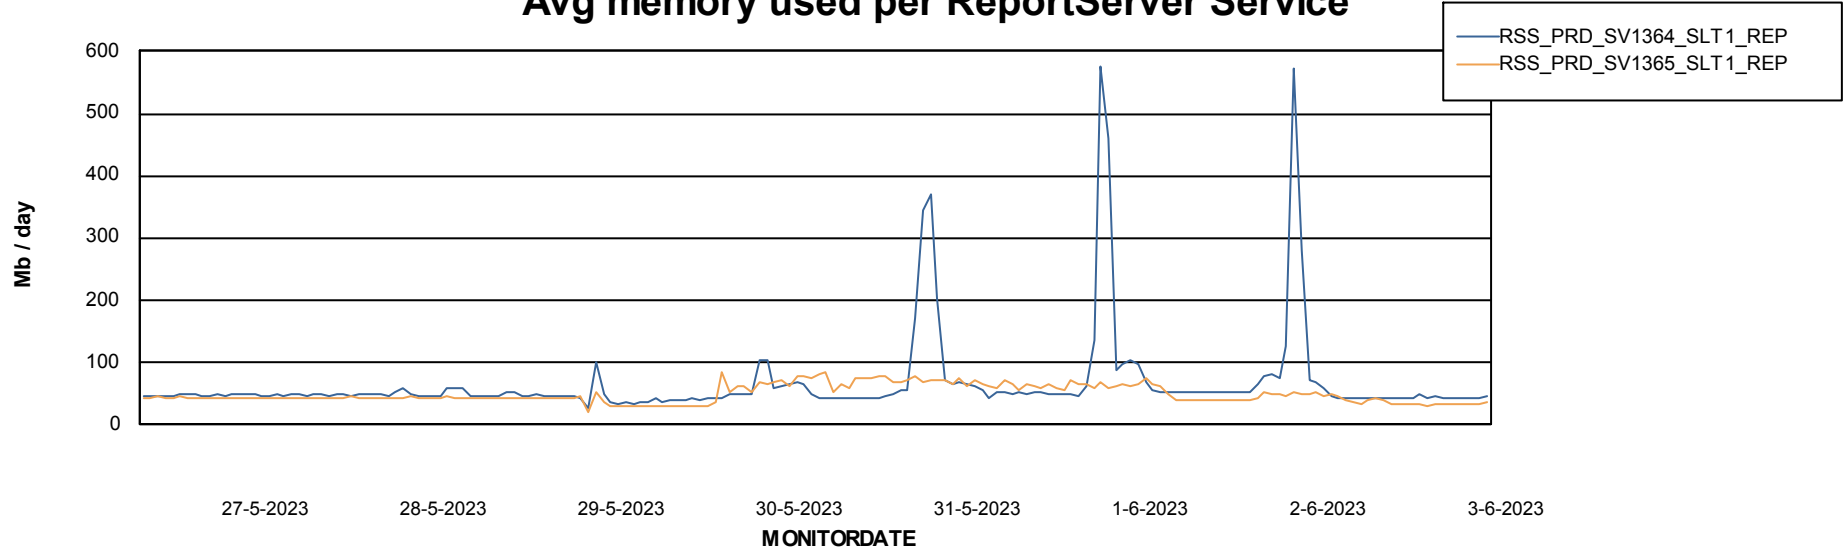

Avg memory used per ABS Server Service

Avg users per day per ABS server

Weekly SLA Customer Report

Customer RSS Production
Database ID 52

ABSSolute Application ReportServer Services

Avg memory used per ReportServer Service