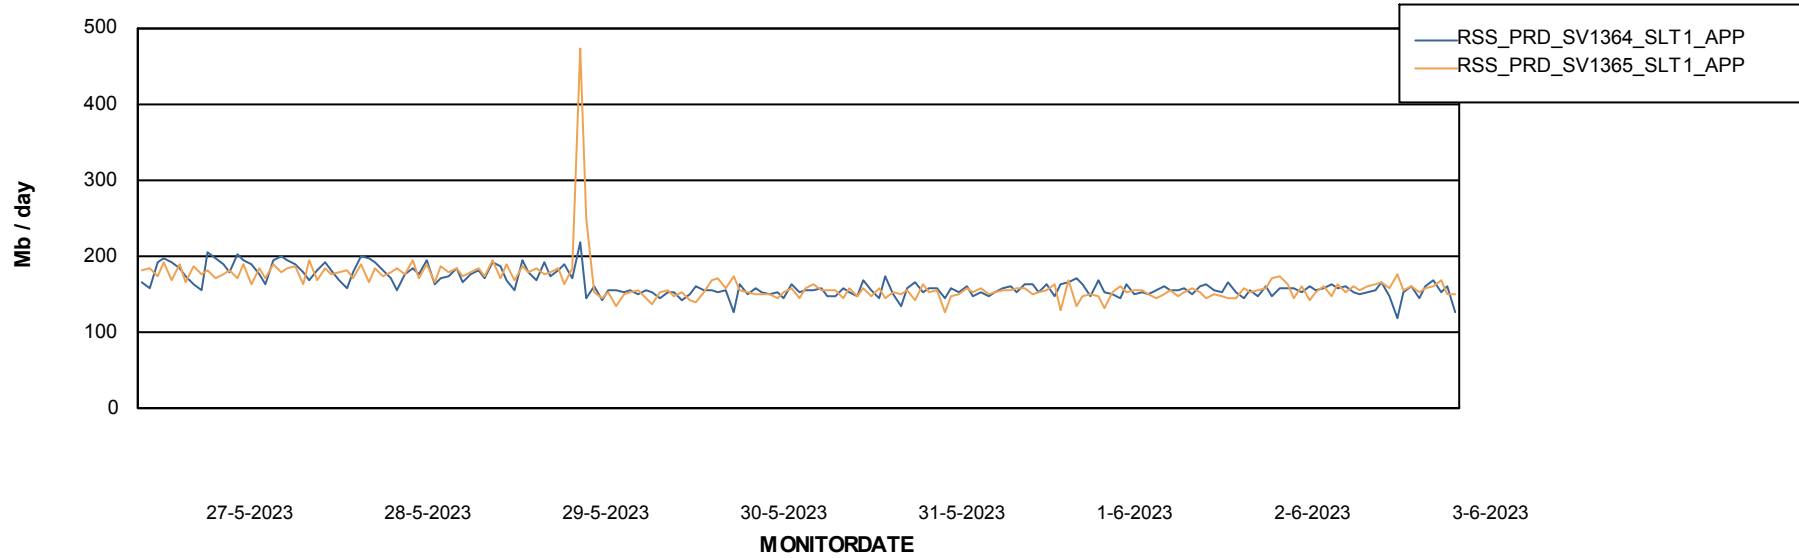

ABSSolute Application Server Services

Avg memory used per ABS Server Service