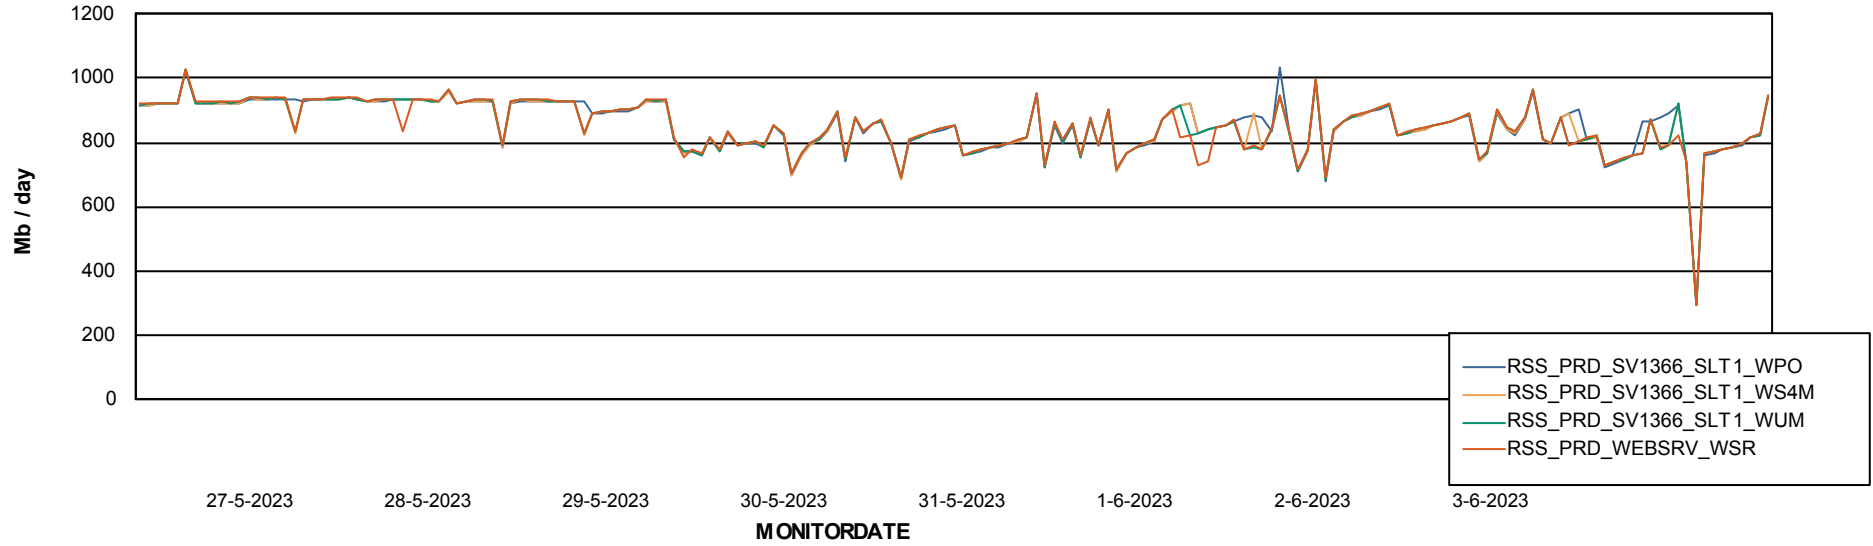

Avg memory used per ABS Server Service

Avg users per day per ABS server

Weekly SLA Customer Report

Customer RSS Production
Database ID 52

ABSSolute Application ReportServer Services

Avg memory used per ReportServer Service

Weekly SLA Customer Report

Customer RSS Production
Database ID 52

ABSSolute Web Component Services

Avg memory used per ABS Web component

Weekly SLA Customer Report

Customer RSS Production
Database ID 52

Disaster per ABS component