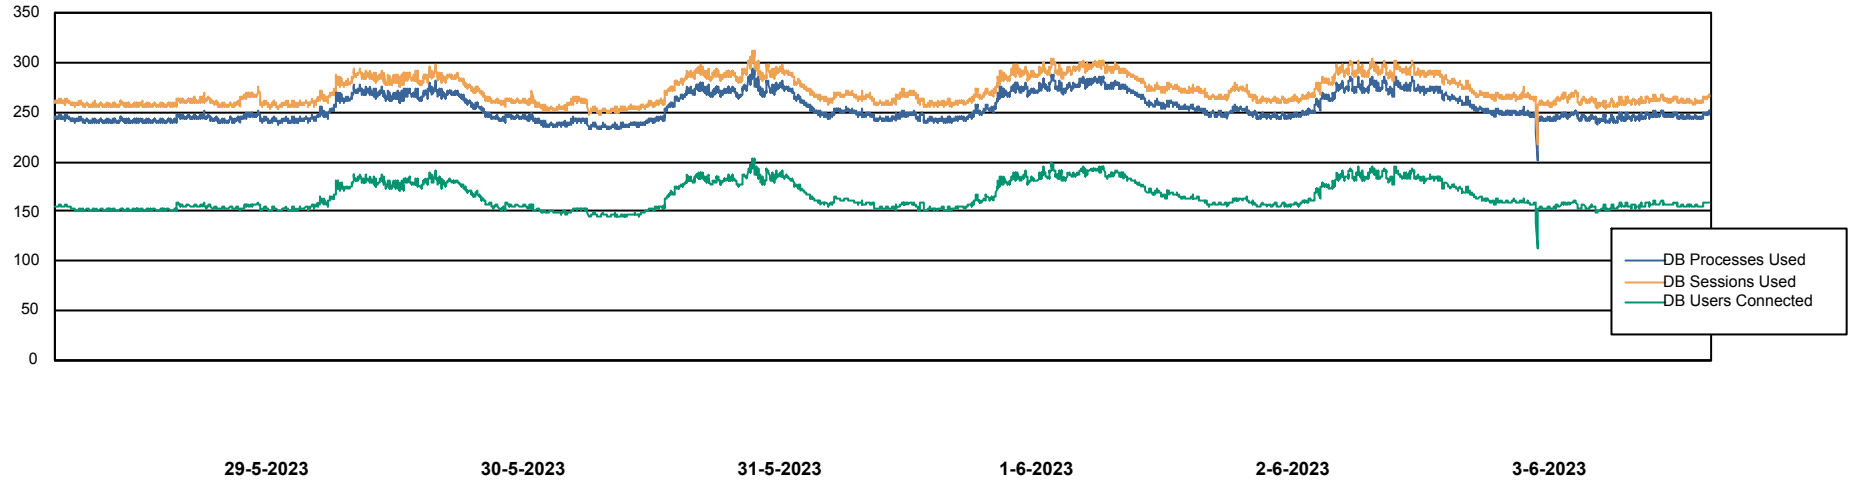

Weekly SLA Customer Report

Customer LTS(CleanLease)_Production
Database ID 126

Database Performance LTS_PROD_CLSABSBI01_BI

Weekly SLA Customer Report

Customer LTS(CleanLease)_Production
Database ID 126

Database Performance LTS_PROD_CLSABSD01_PRDB