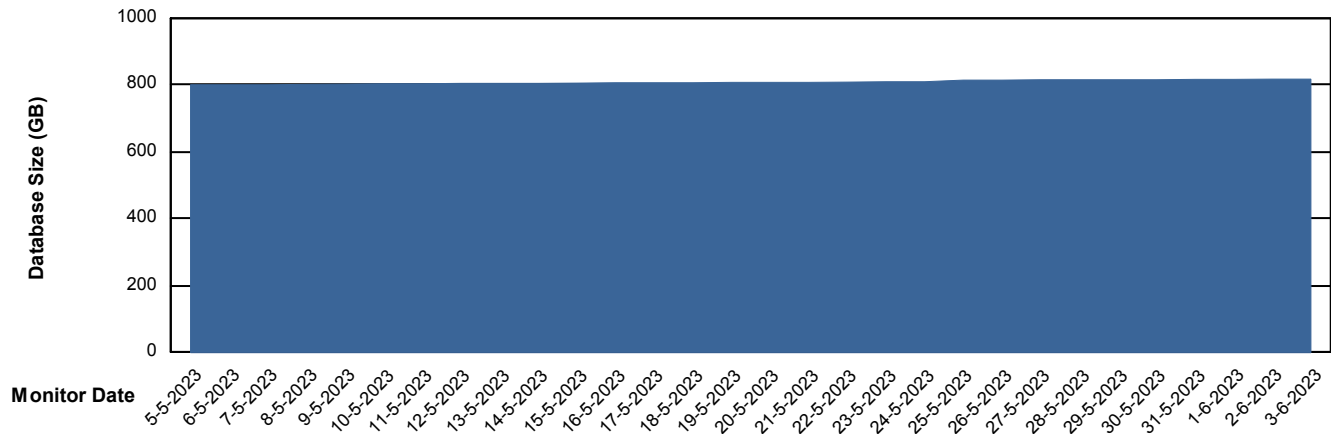

Customer LTS(CleanLease)_Production
Database ID 126

DATABASE SIZE LTS_PROD_CLSABSBI01_BI

Database growth over last month

DATABASE SIZE LTS_PROD_CLSABSDB01_PRDB

Database growth over last month

Weekly SLA Customer Report