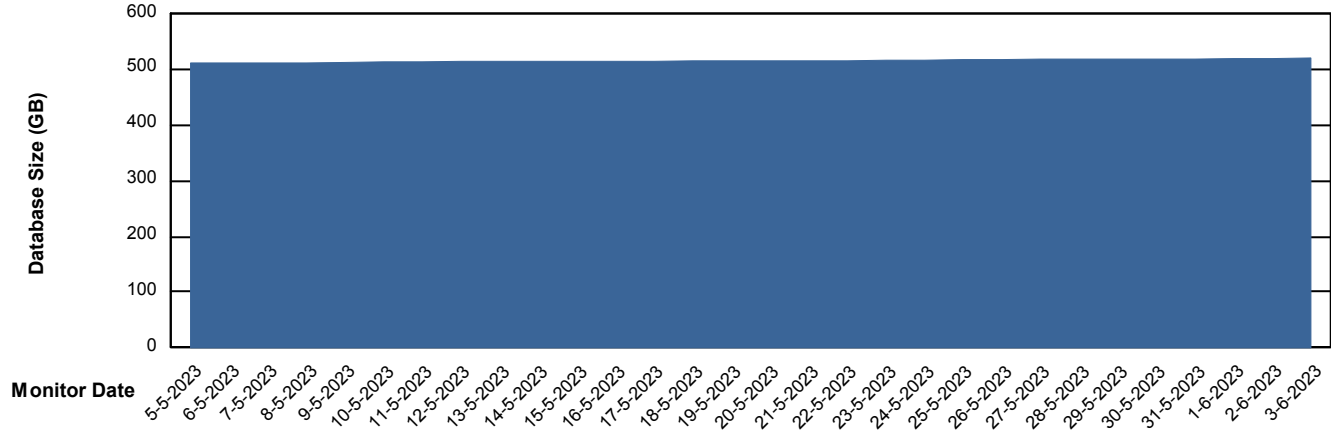

DATABASE SIZE LTS_PROD_CLSABSBI01_BI

Database growth over last month