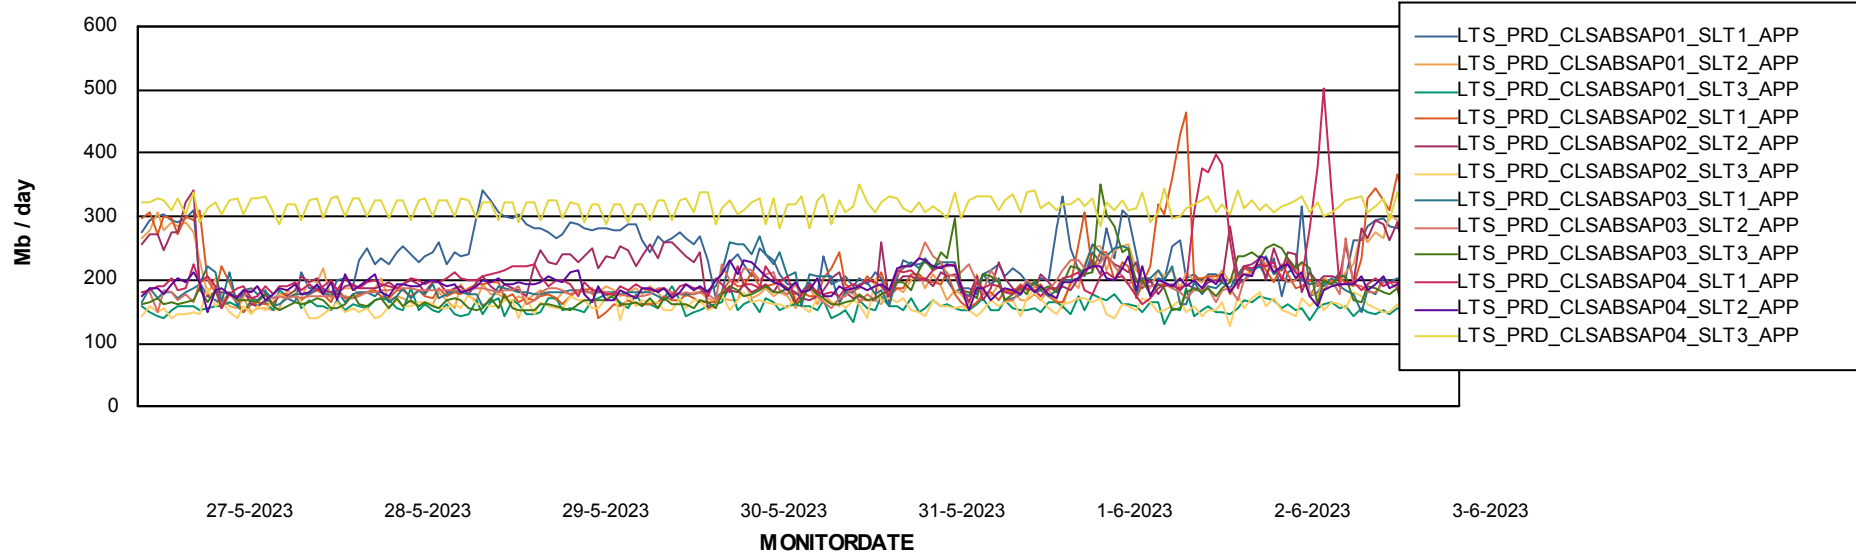

ABSSolute Application Server Services

Avg memory used per ABS Server Service