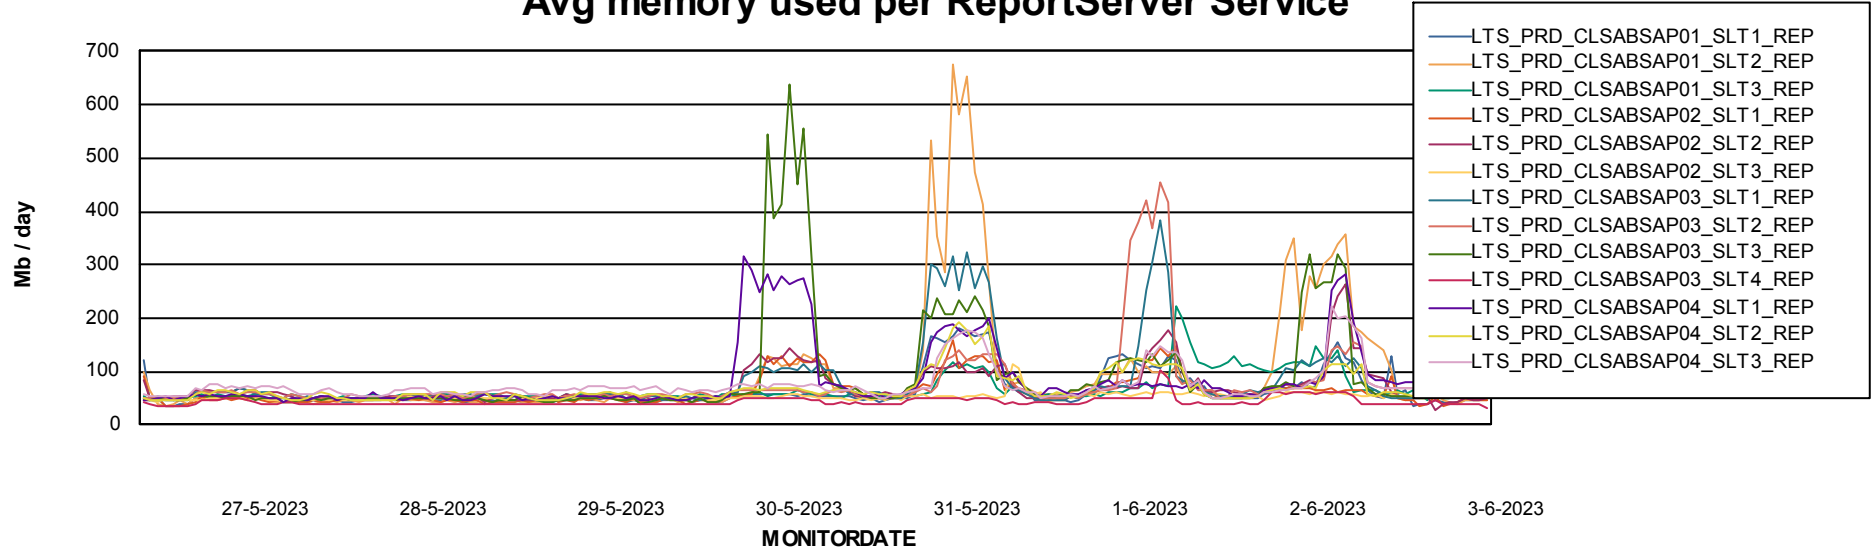

ABSSolute Application ReportServer Services

Avg memory used per ReportServer Service