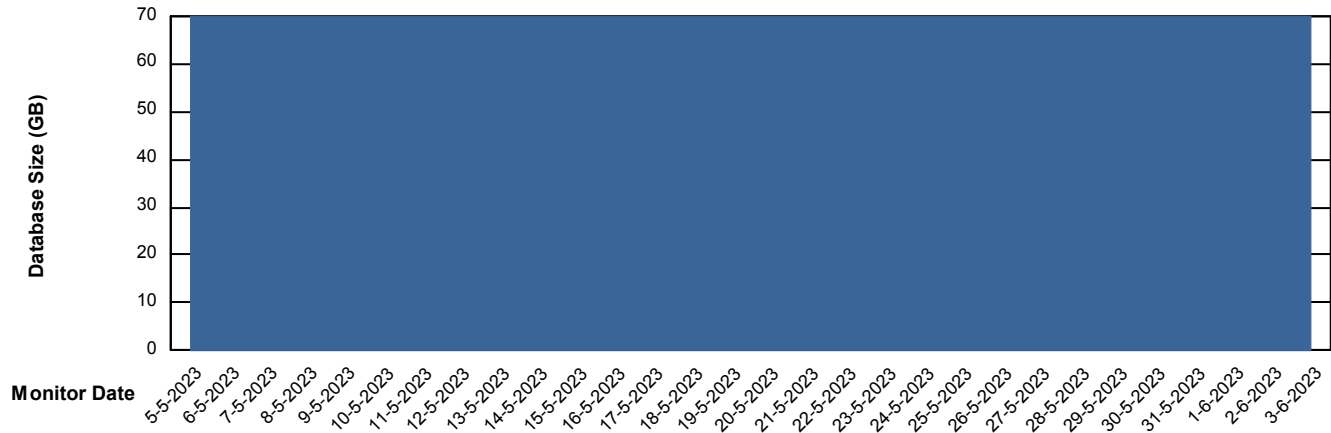

DATABASE SIZE KLA_TST_KLAHQORA04_DB

Database growth over last month