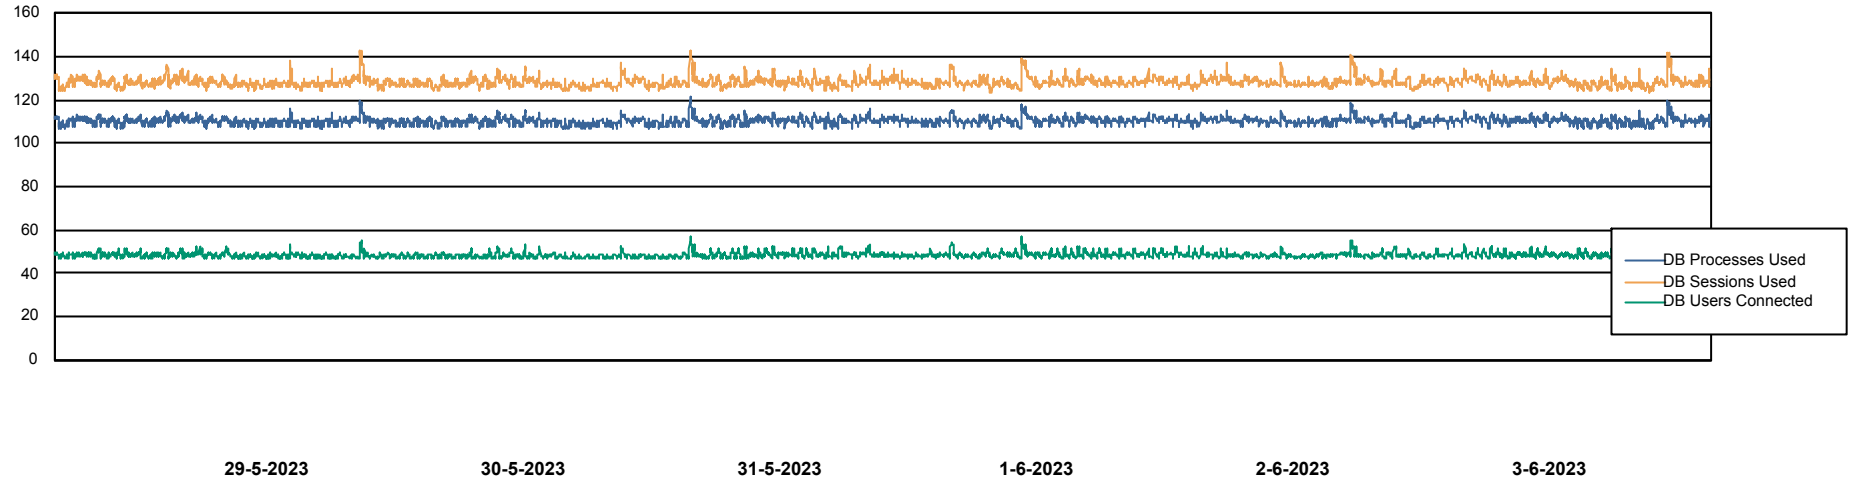

Database Performance BI-DBSRV_DB