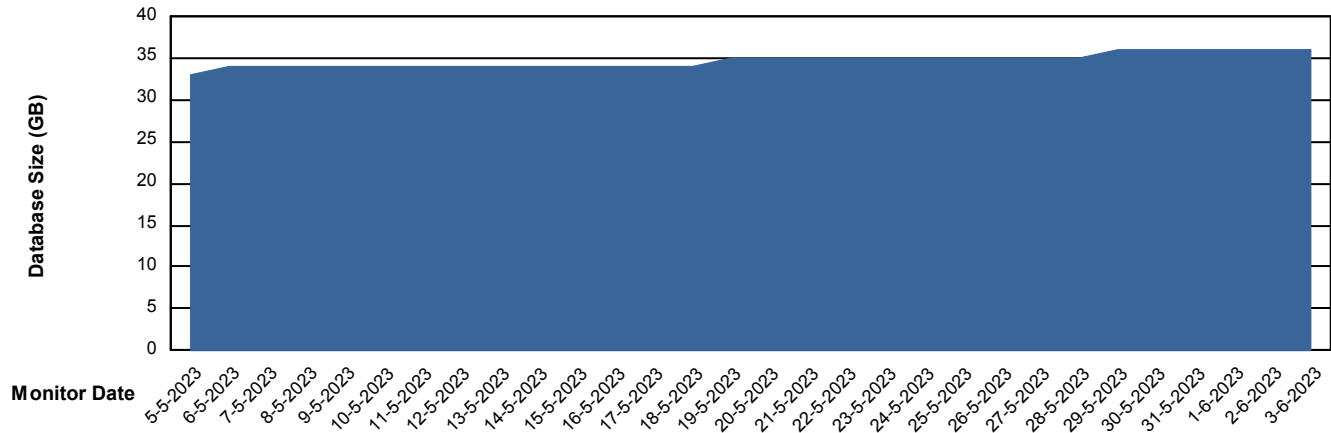

DATABASE SIZE KBR_PRD_DB-SRV1_DB

Database growth over last month