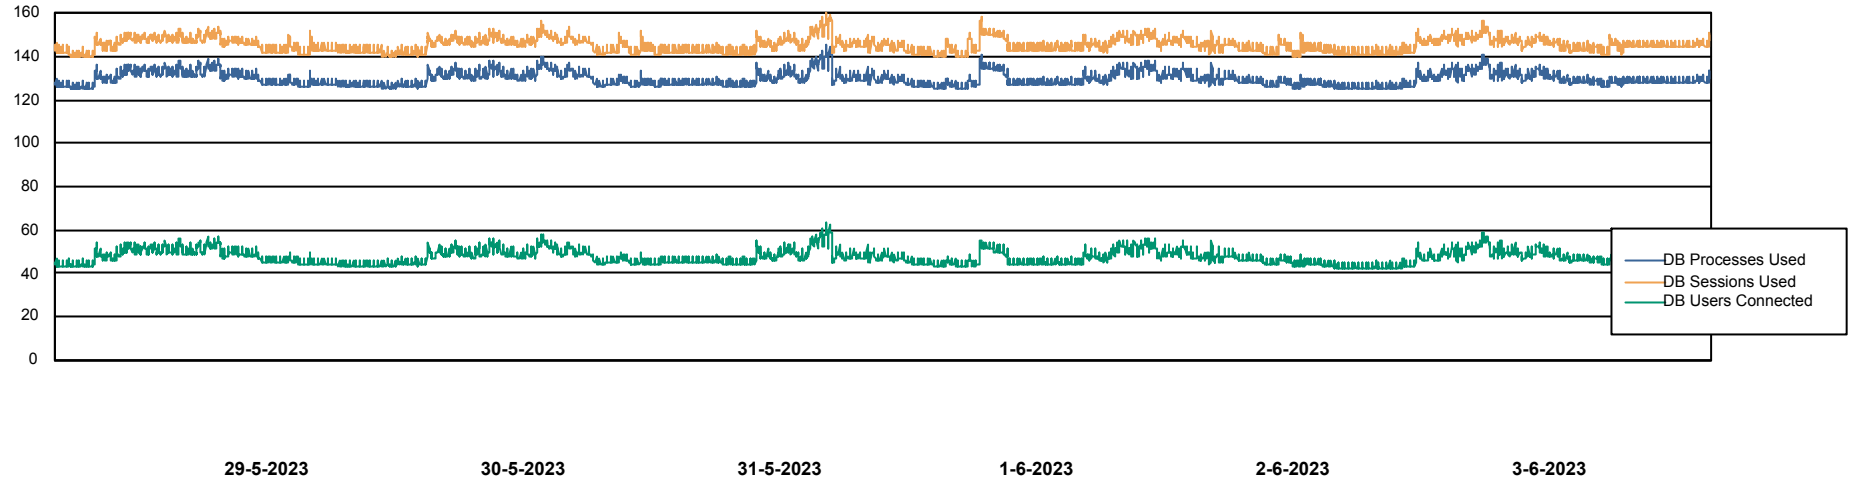

Weekly SLA Customer Report

Customer KBR_Production
Database ID 117

Database Performance BI-DBSRV_DB

Weekly SLA Customer Report

Customer KBR_Production
Database ID 117

Database Performance KBR_PRD_DB-SRV1_DB