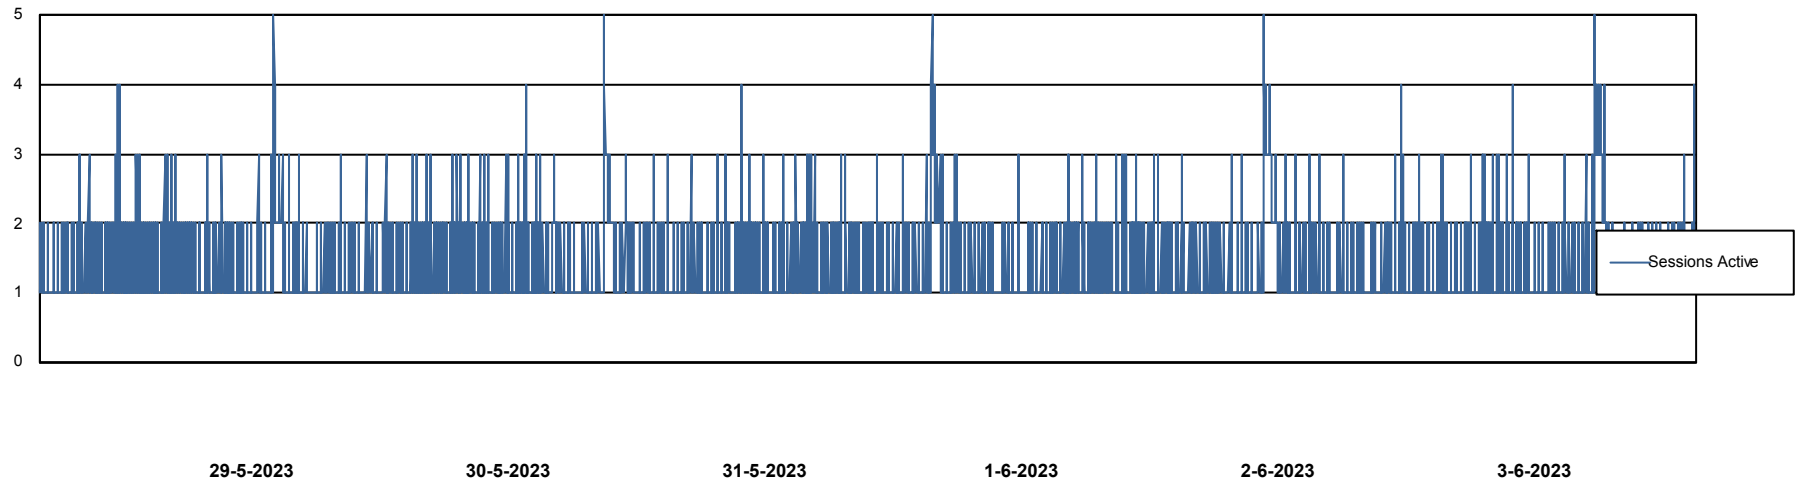

Weekly SLA Customer Report

Customer KBR_Production
 Database ID 117

Harddisk Usage KBR_PRD_WEBSRV2

	Free disk space on / (%)	Total disk space on / (Gb)	Used disk space on / (Gb)	Free disk space on /boot (%)	Total disk space on /boot (Gb)	Used disk space on /boot (Gb)
3-6-2023	82	55	10	59	1	0
2-6-2023	82	55	10	59	1	0
1-6-2023	82	55	10	59	1	0
31-5-2023	82	55	10	59	1	0
30-5-2023	82	55	10	59	1	0
29-5-2023	82	55	10	59	1	0
28-5-2023	82	55	10	59	1	0

Weekly SLA Customer Report

Customer KBR_Production
Database ID 117

Database Performance BI-DBSRV_DB

Weekly SLA Customer Report

Customer KBR_Production
Database ID 117

Database Performance KBR_PRD_DB-SRV1_DB