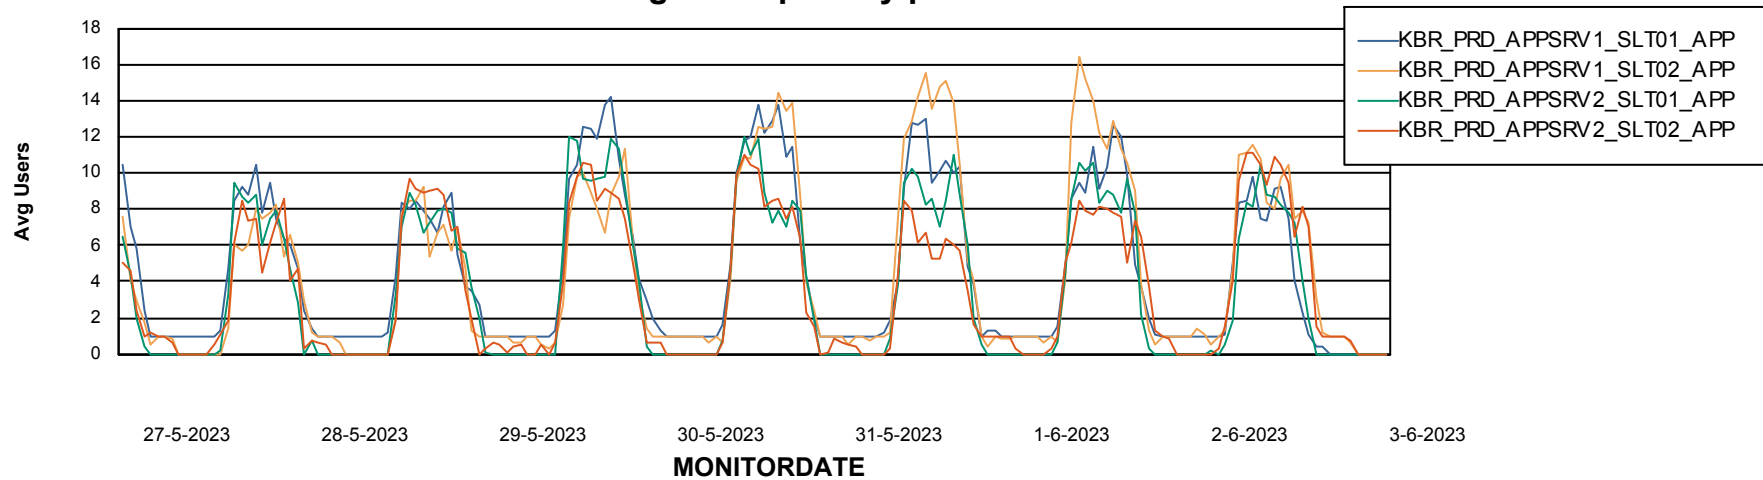

Avg memory used per ABS Server Service

Weekly SLA Customer Report

Customer KBR_Production
Database ID 117

ABSSolute Application Server Services

Avg memory used per ReportServer Service

Avg users per day per ABS server