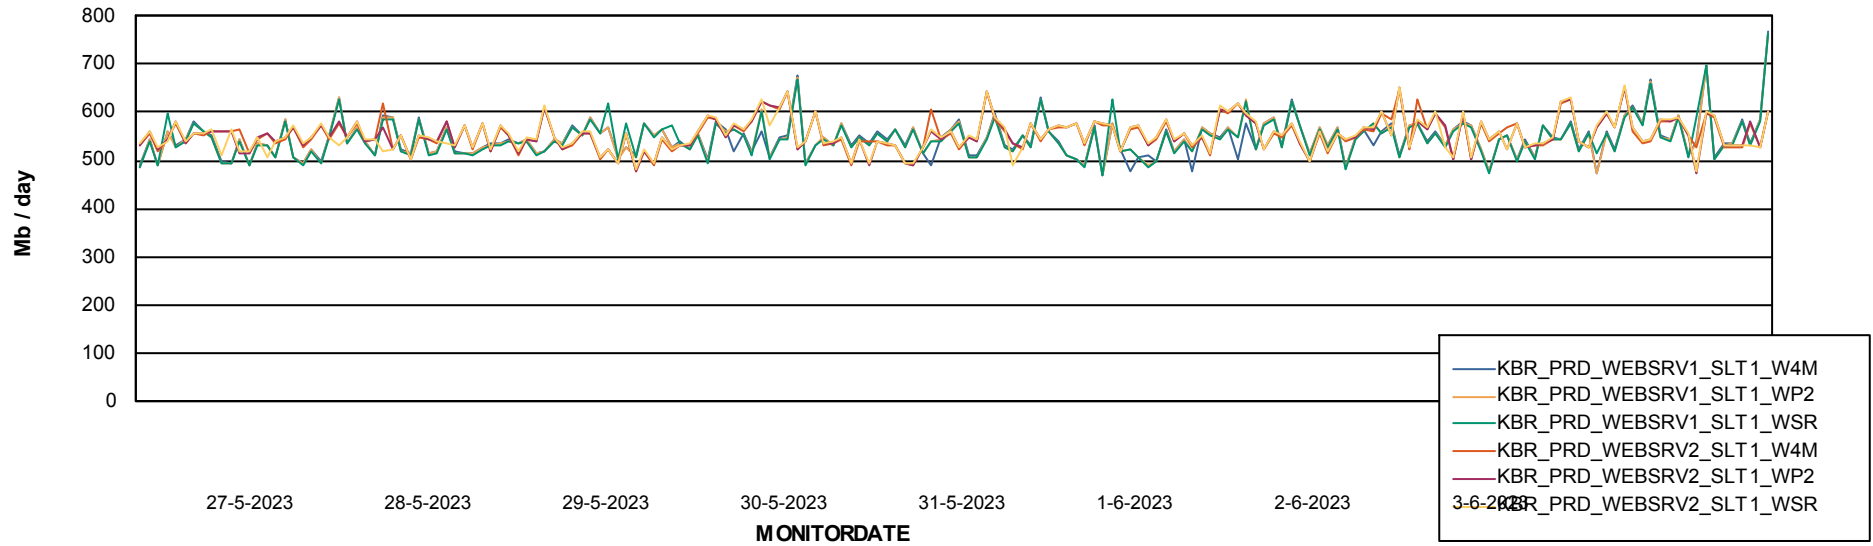

ABSSolute Web Component Services

Avg memory used per ABS Web component