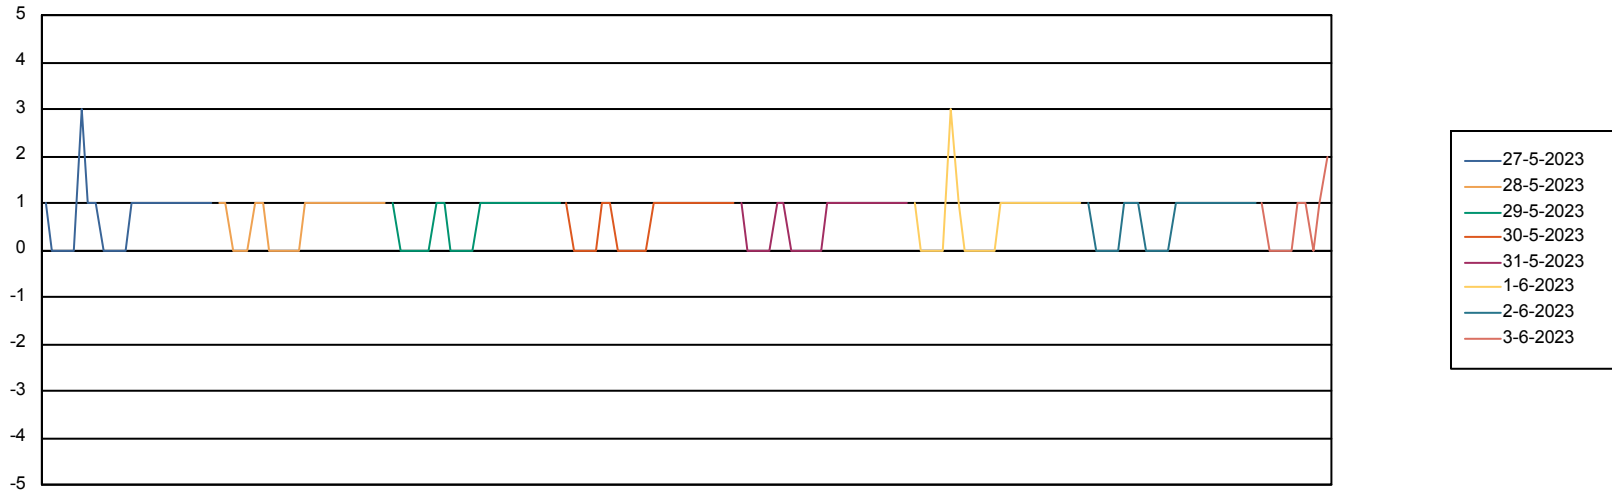

Standby Database Health KBR_Production

Recovery lag for last 7 days