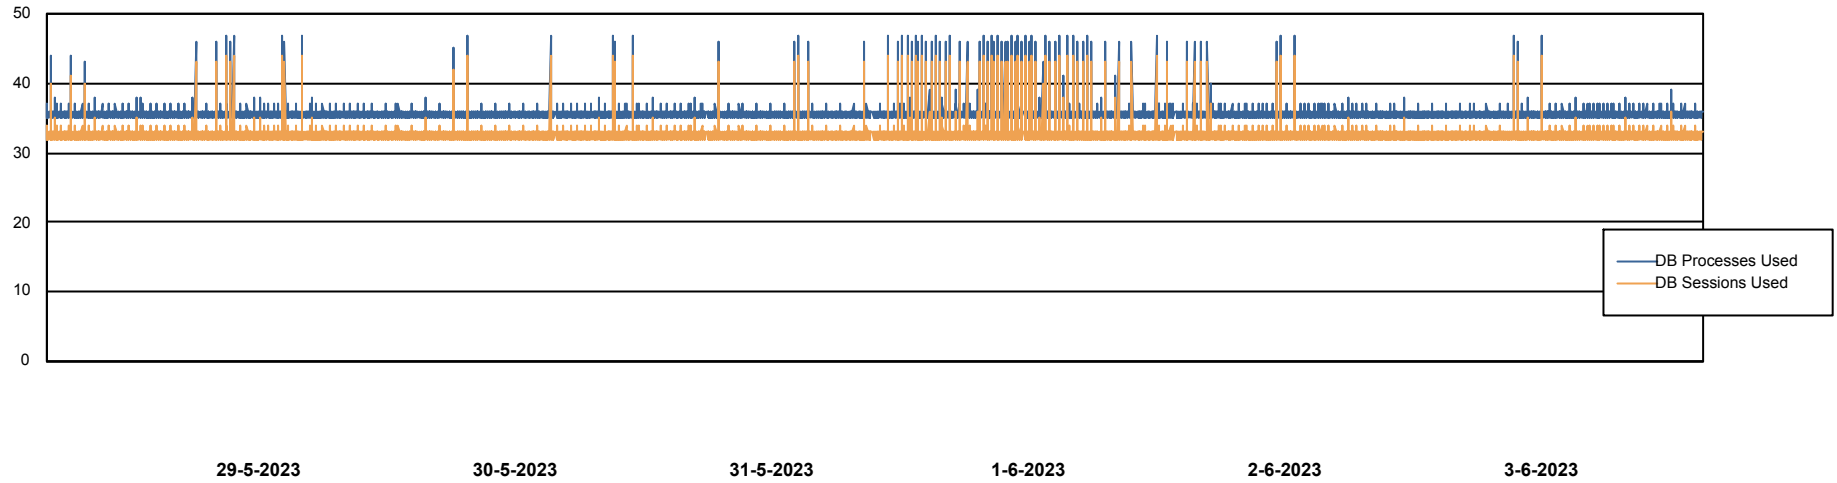

Database Performance KBR_PRD_DB-SRV2_SDB

DB Processes Max 1,000