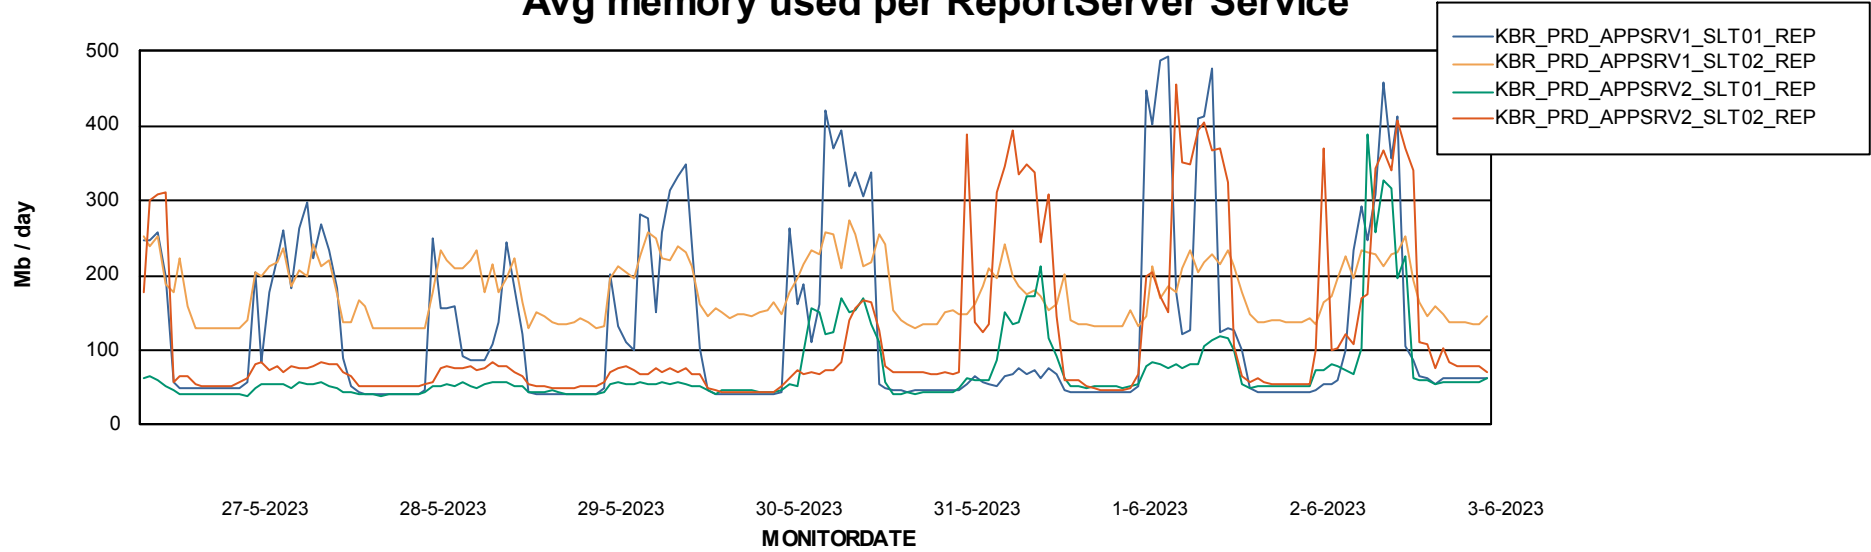

Avg memory used per ABS Server Service

Weekly SLA Customer Report

Customer KBR_Production
Database ID 117

ABSSolute Application Server Services

Avg memory used per ReportServer Service

Avg users per day per ABS server