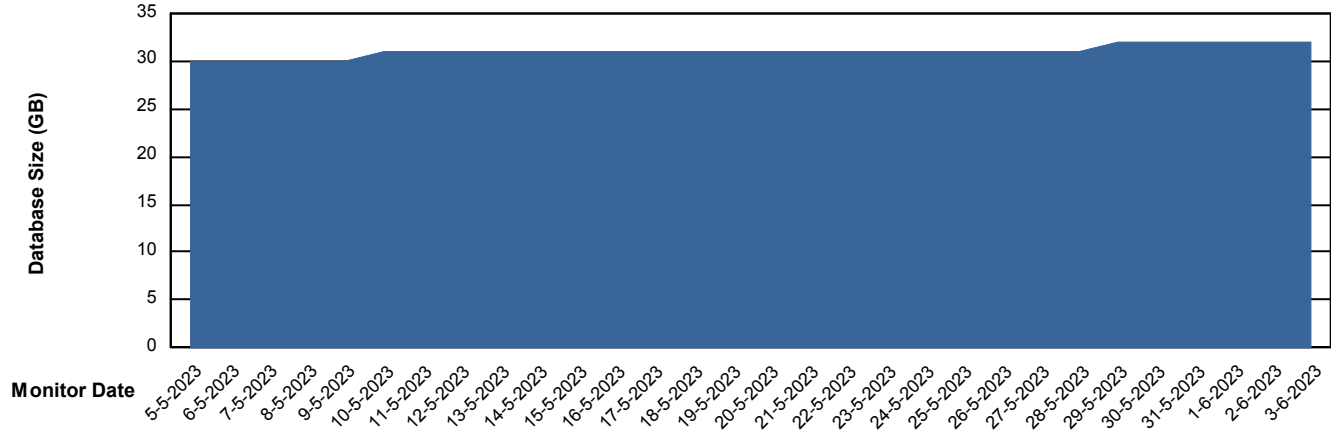

DATABASE SIZE BI-DBSRV_DB

Database growth over last month