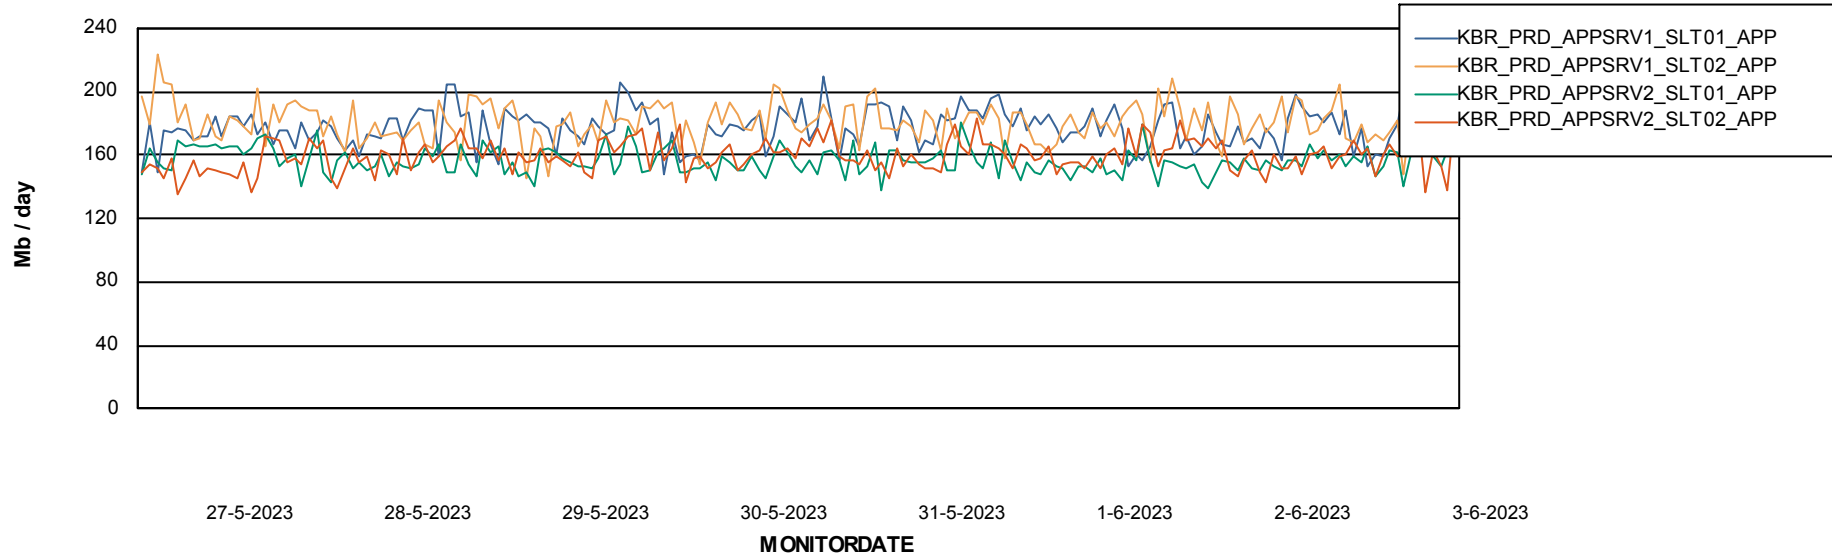

ABSSolute Application Server Services

Avg memory used per ABS Server Service