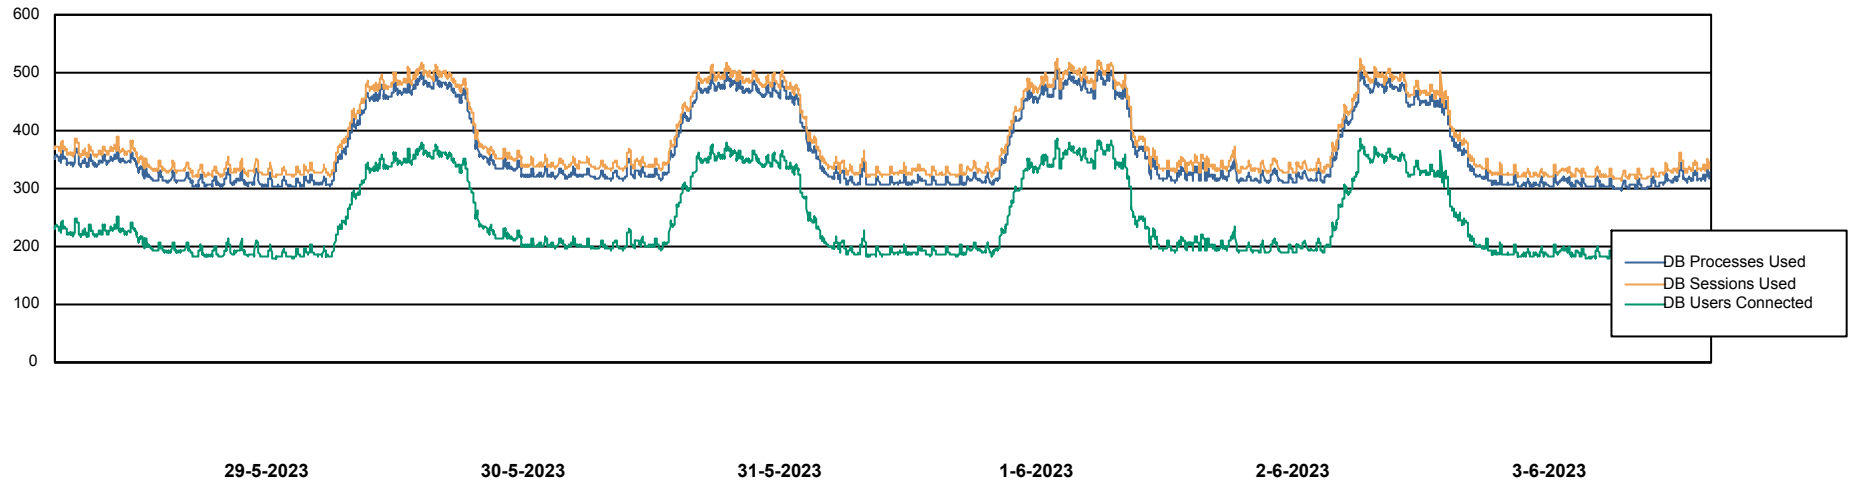

Database Performance JSG_PRD_RIKER_DB