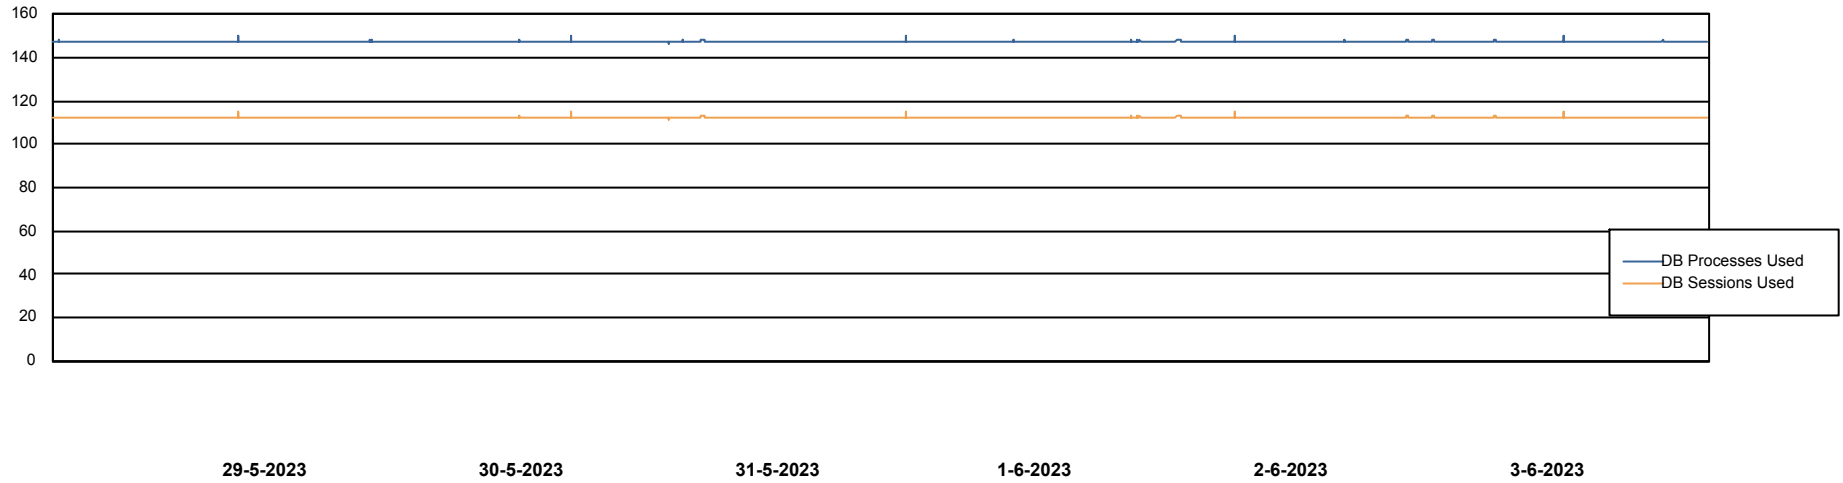

Database Performance JSG_PRD_PICARD_DB

DB Processes Max 4
DB Processes Max 0
DB Processes Max 1,000