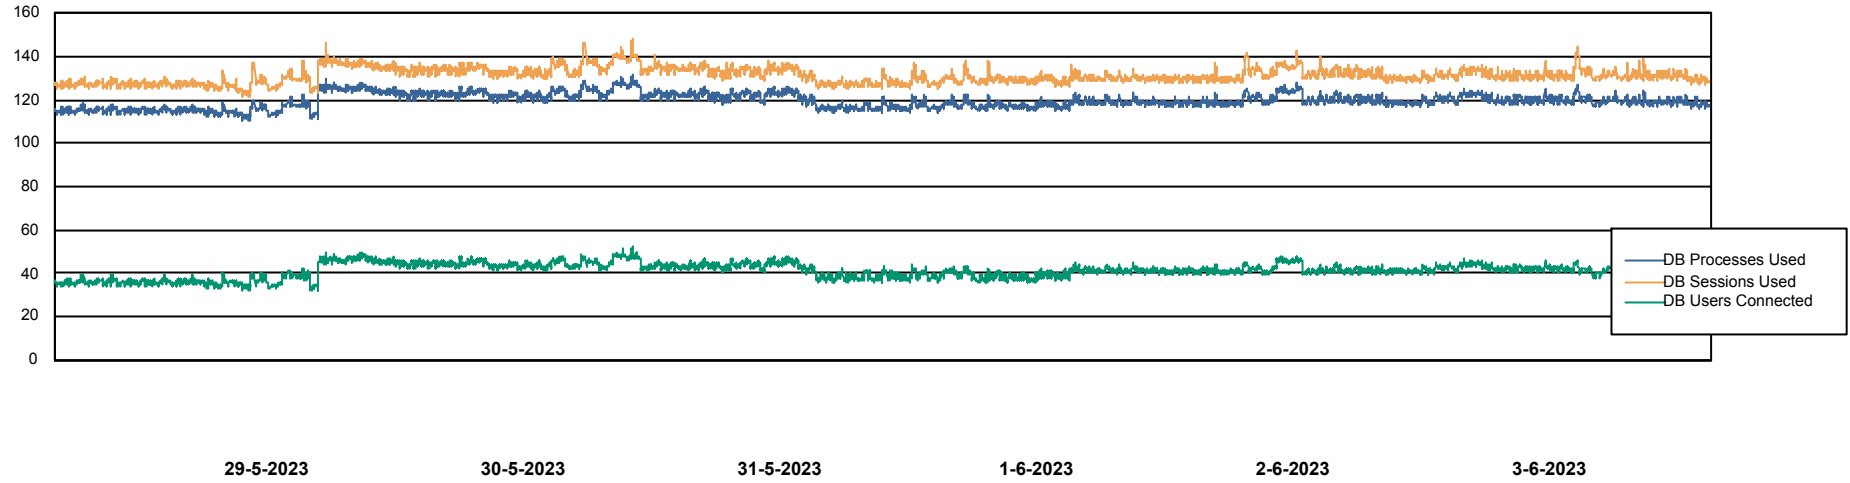

Database Performance JSG_PRD_BASHIR_DB