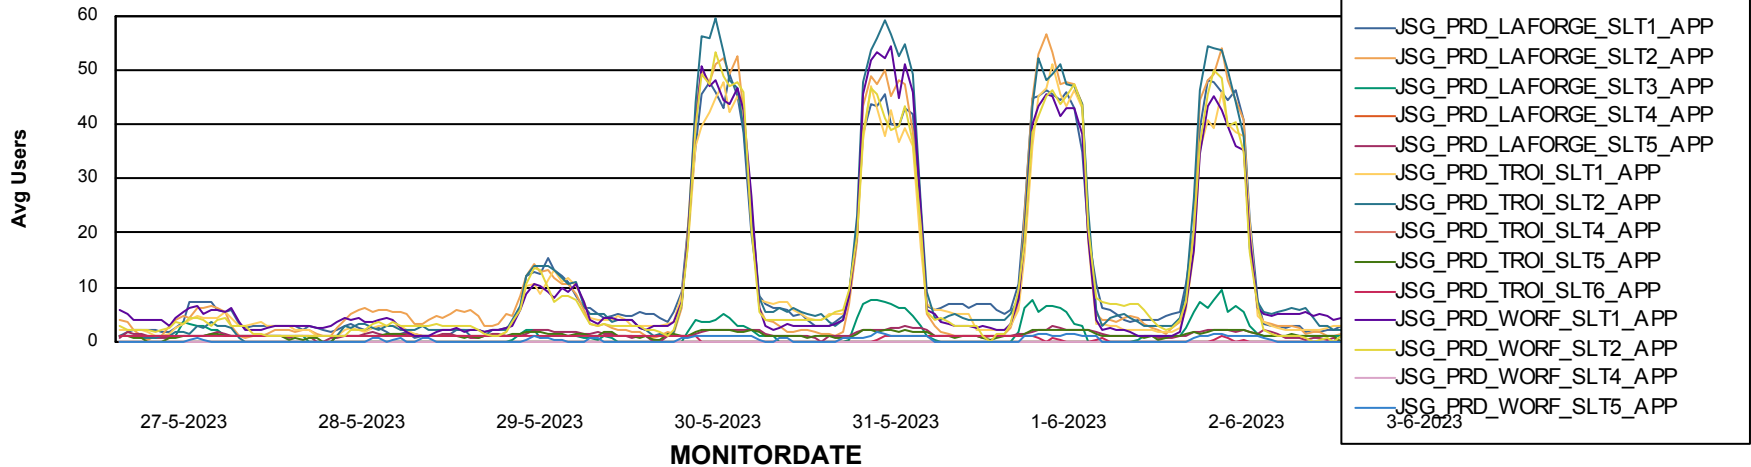

Avg users per day per ABS server