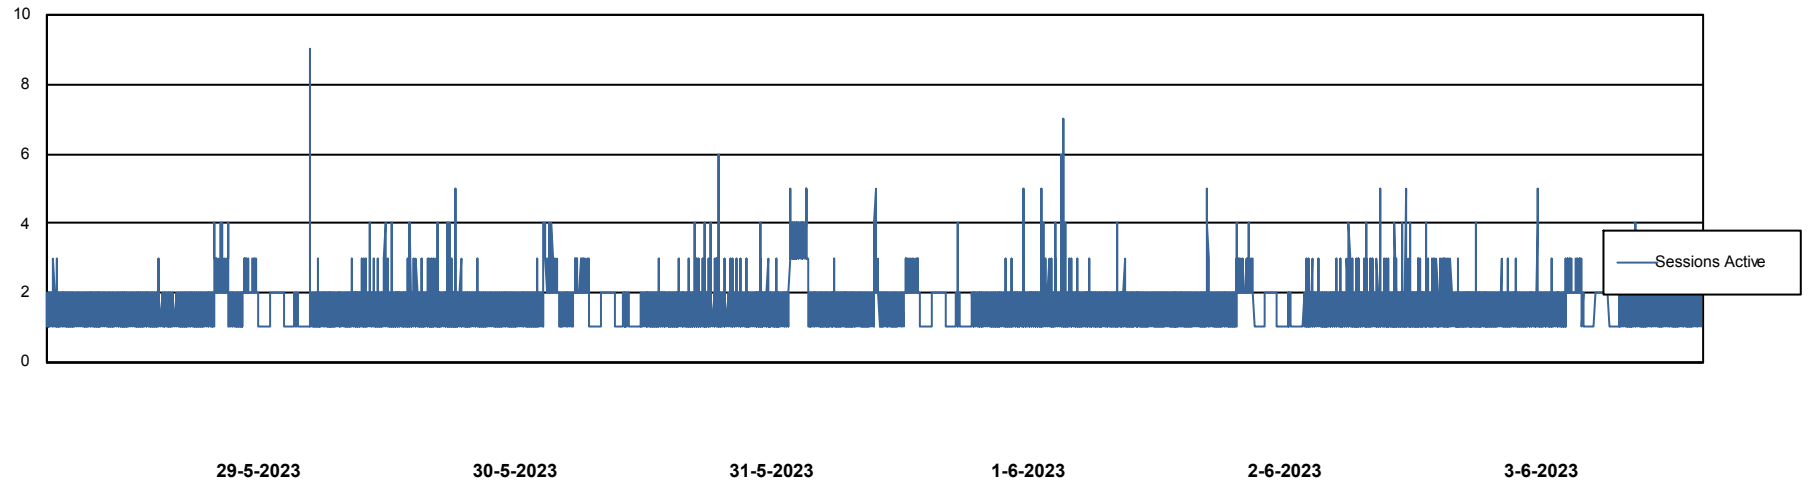

Database Performance JSG_PRD_BASHIR_DB