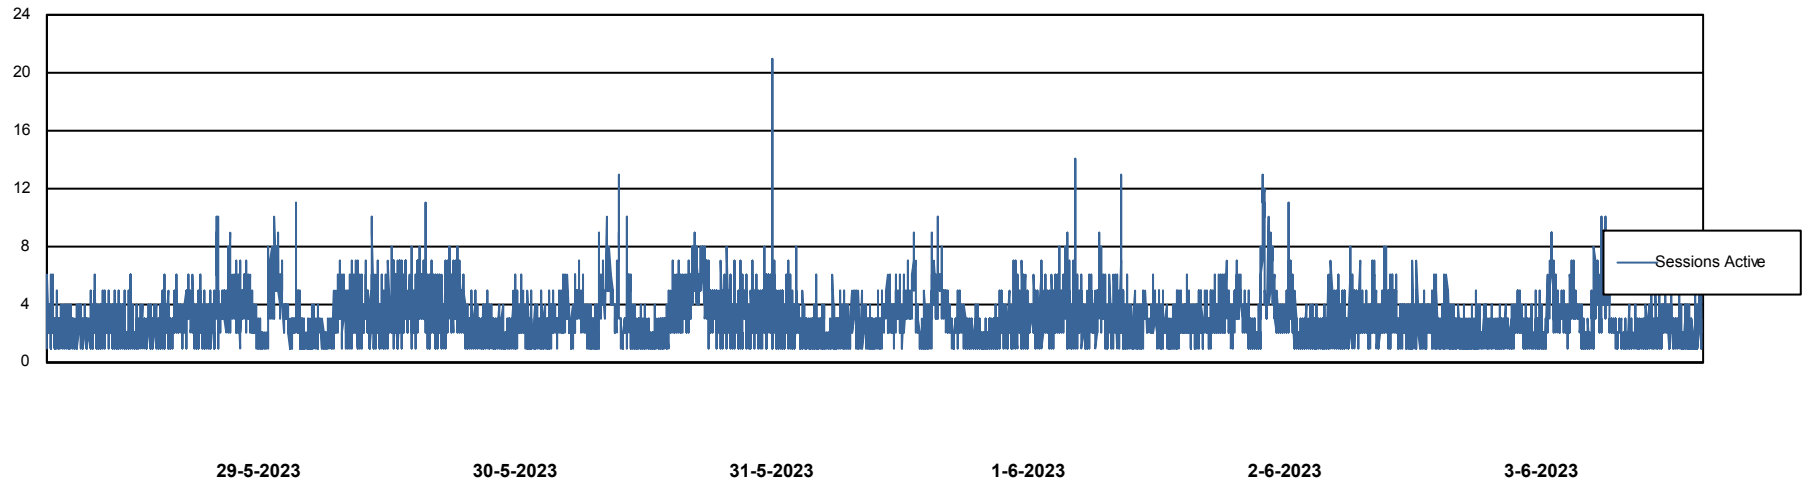

Database Performance JSG_PRD_RIKER_DB