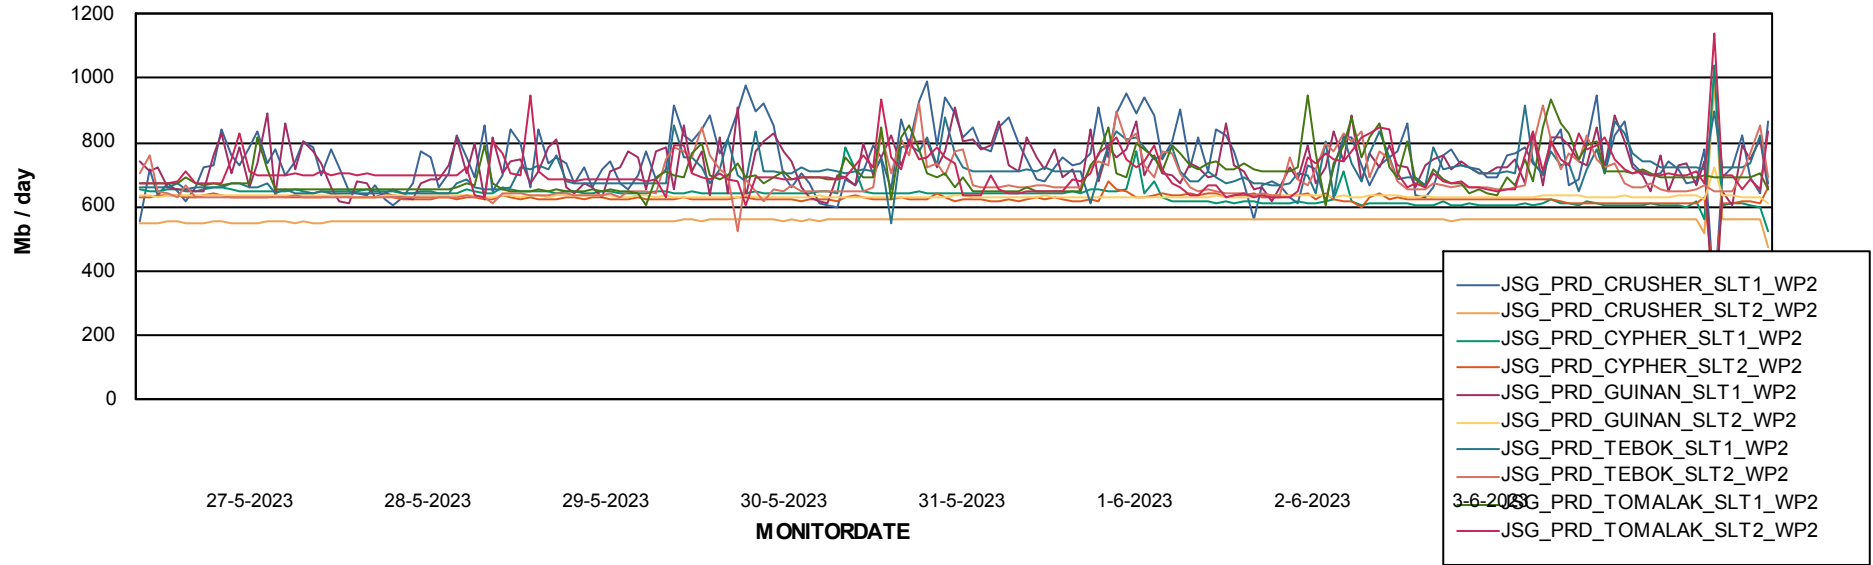

ABSSolute Web Component Services

Avg memory used per ABS Web component