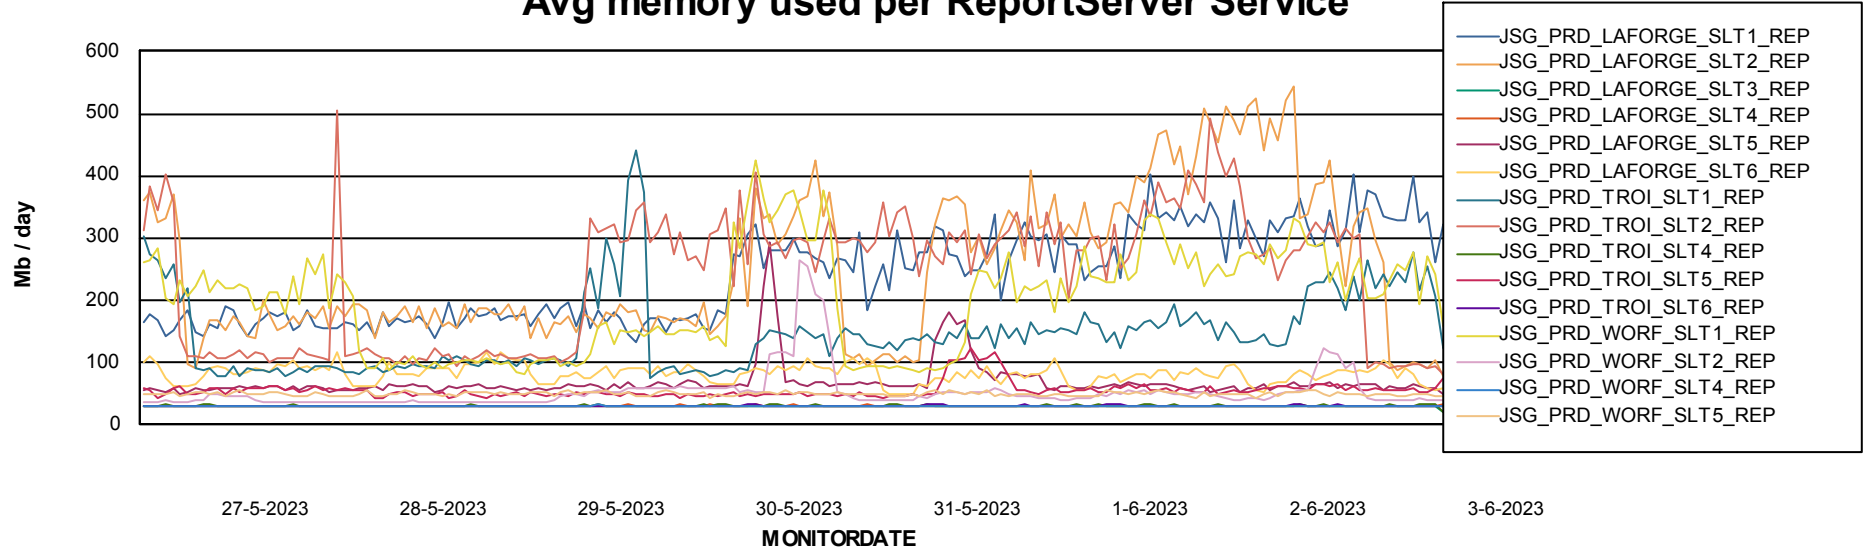

ABSSolute Application ReportServer Services

Avg memory used per ReportServer Service