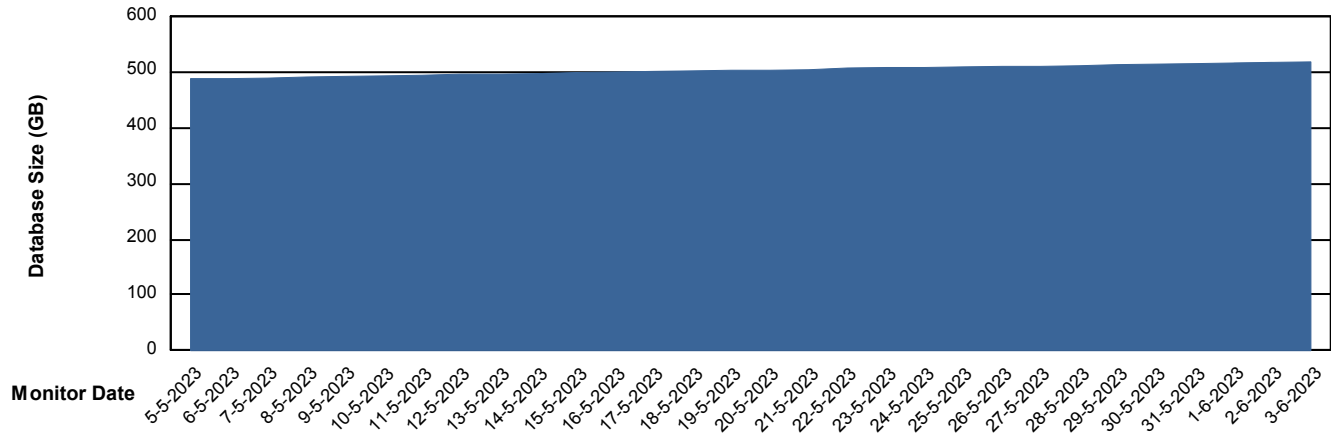

DATABASE SIZE JSG_PRD_RIKER_DB

Database growth over last month