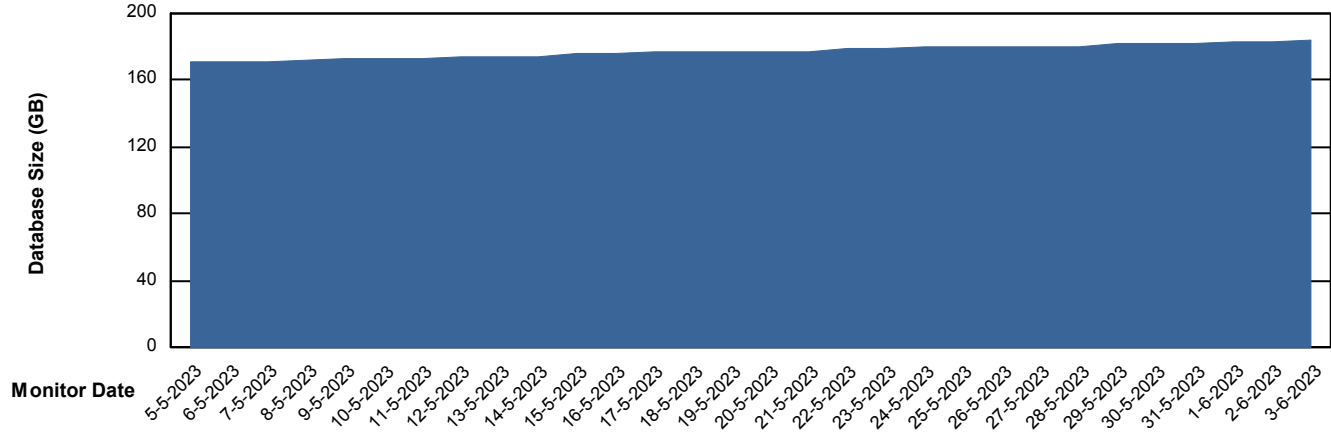

DATABASE SIZE JSG_PRD_BASHIR_DB

Database growth over last month