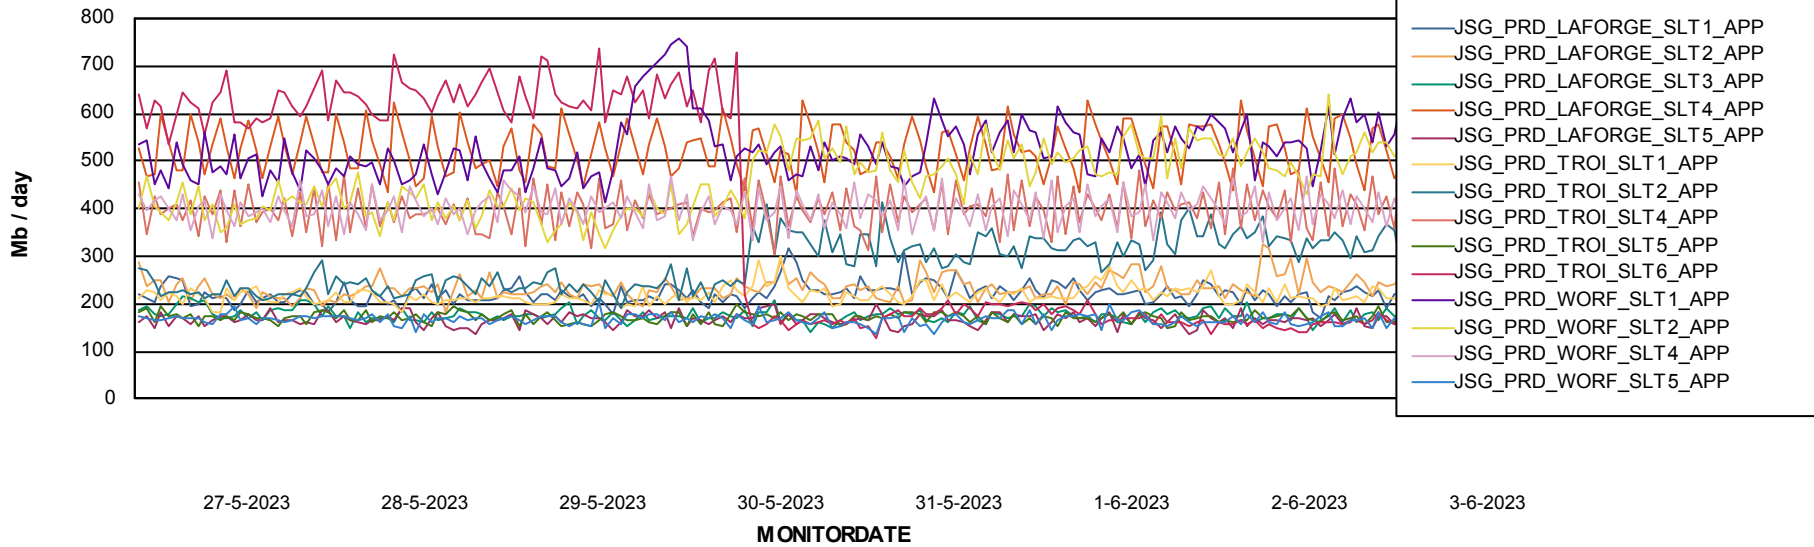

ABSSolute Application Server Services

Avg memory used per ABS Server Service