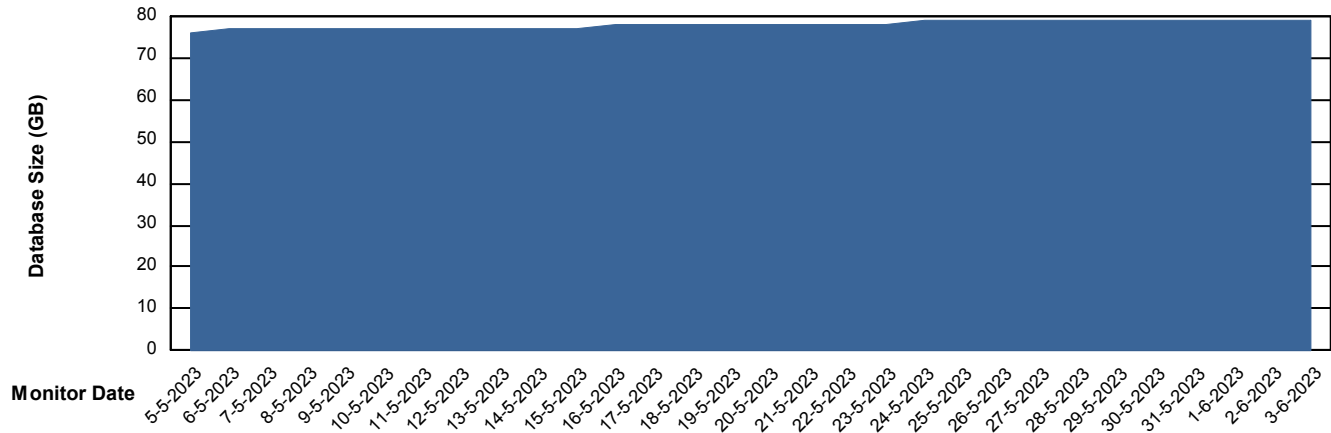

DATABASE SIZE HUE_PRD_S-ORAPROD2_DB

Database growth over last month