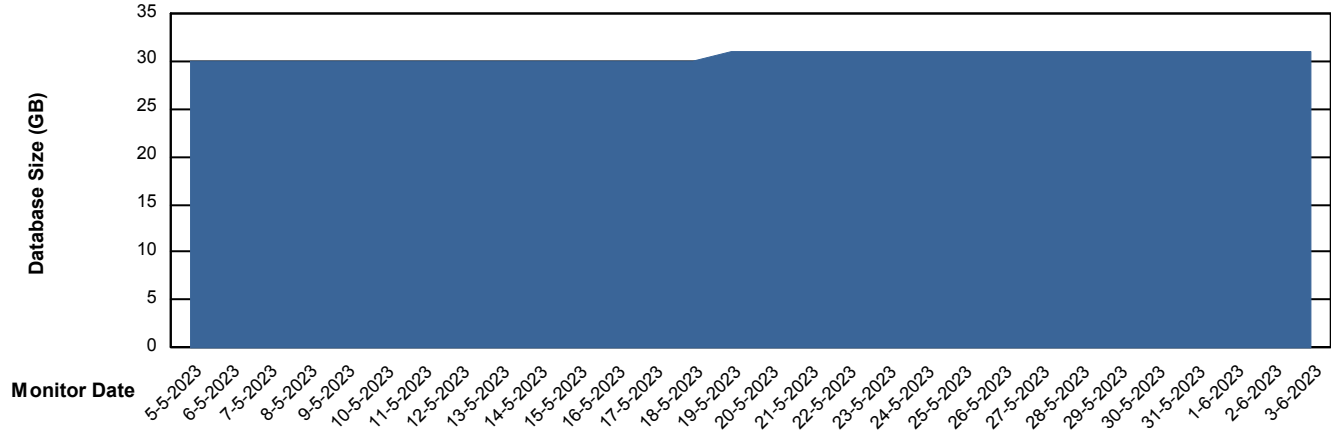

DATABASE SIZE HUE_PRD_S-ORABI_DB

Database growth over last month