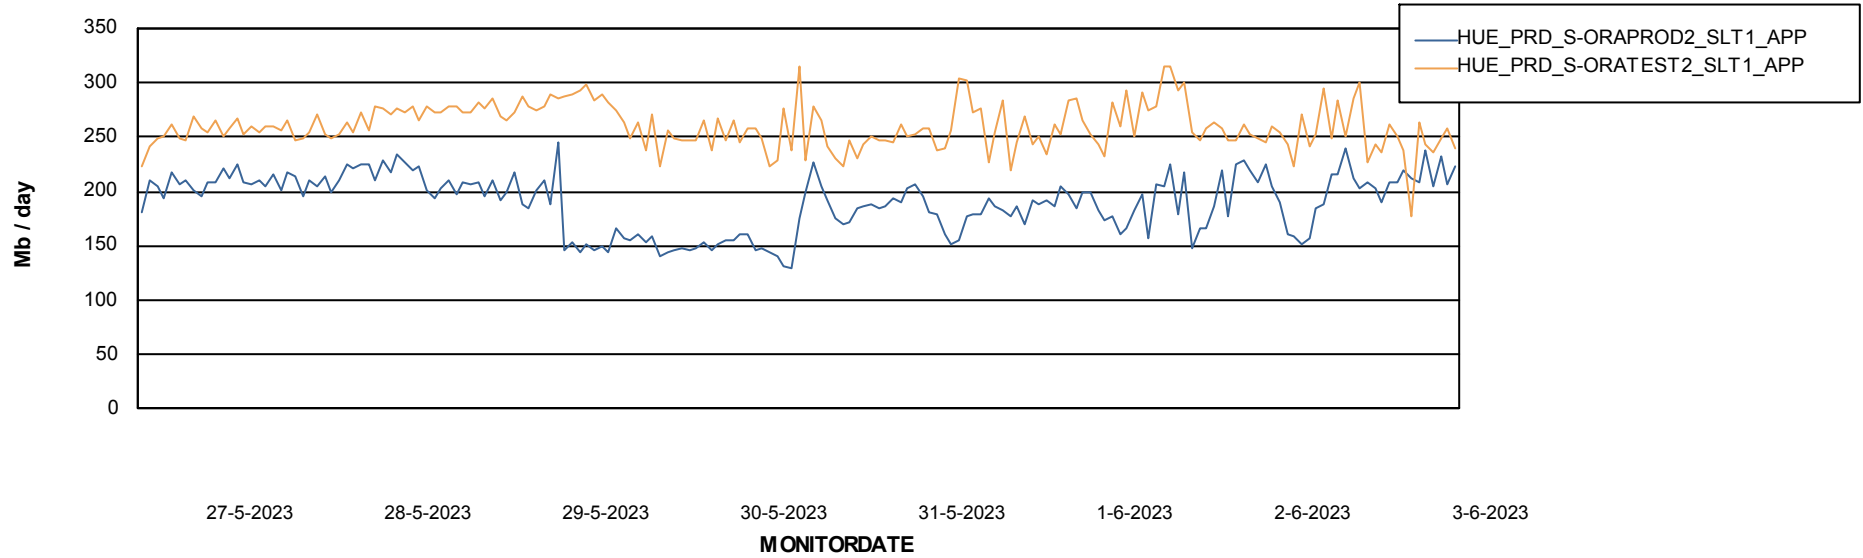

Standby Database Health HUE_Production

Recovery lag for last 7 days

Weekly SLA Customer Report

Customer HUE_Production
Database ID 154

ABSSolute Application Server Services

Avg memory used per ABS Server Service