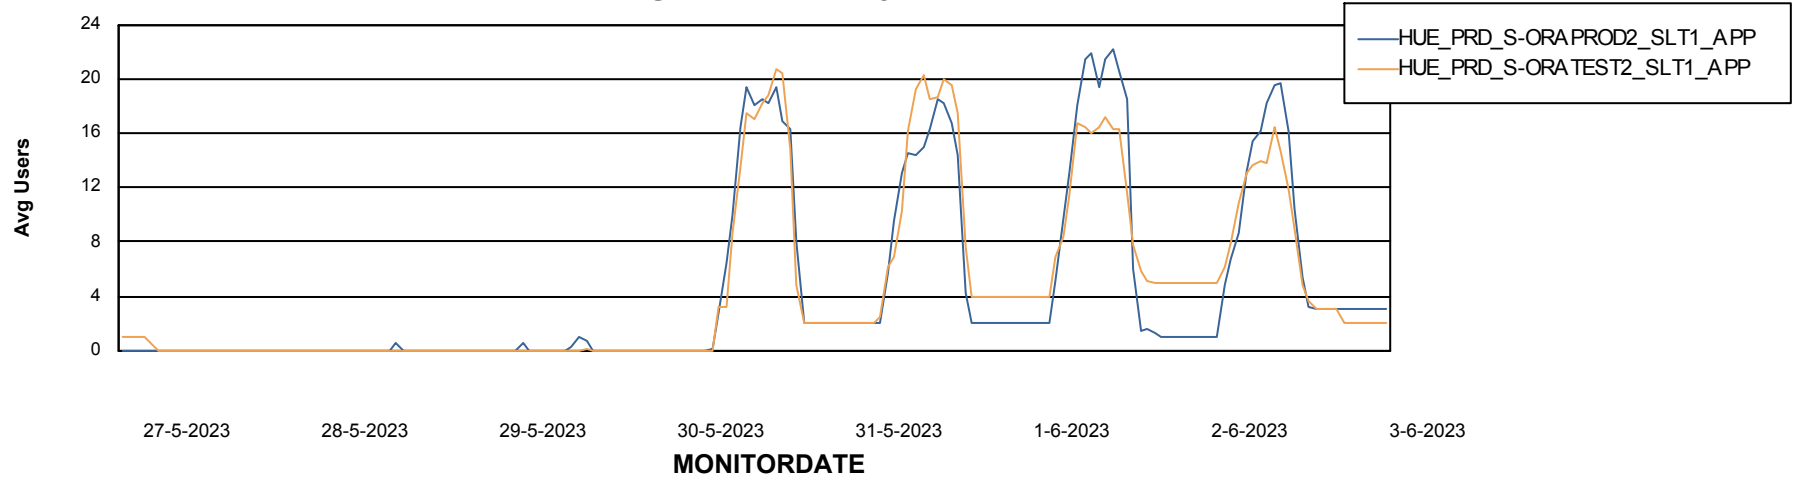

Standby Database Health HUE_Production

Recovery lag for last 7 days

Weekly SLA Customer Report

Customer HUE_Production
Database ID 154

ABSSolute Application Server Services

Avg memory used per ABS Server Service

Avg users per day per ABS server

Weekly SLA Customer Report

Customer HUE_Production
Database ID 154

ABSSolute Application ReportServer Services

Avg memory used per ReportServer Service

Weekly SLA Customer Report