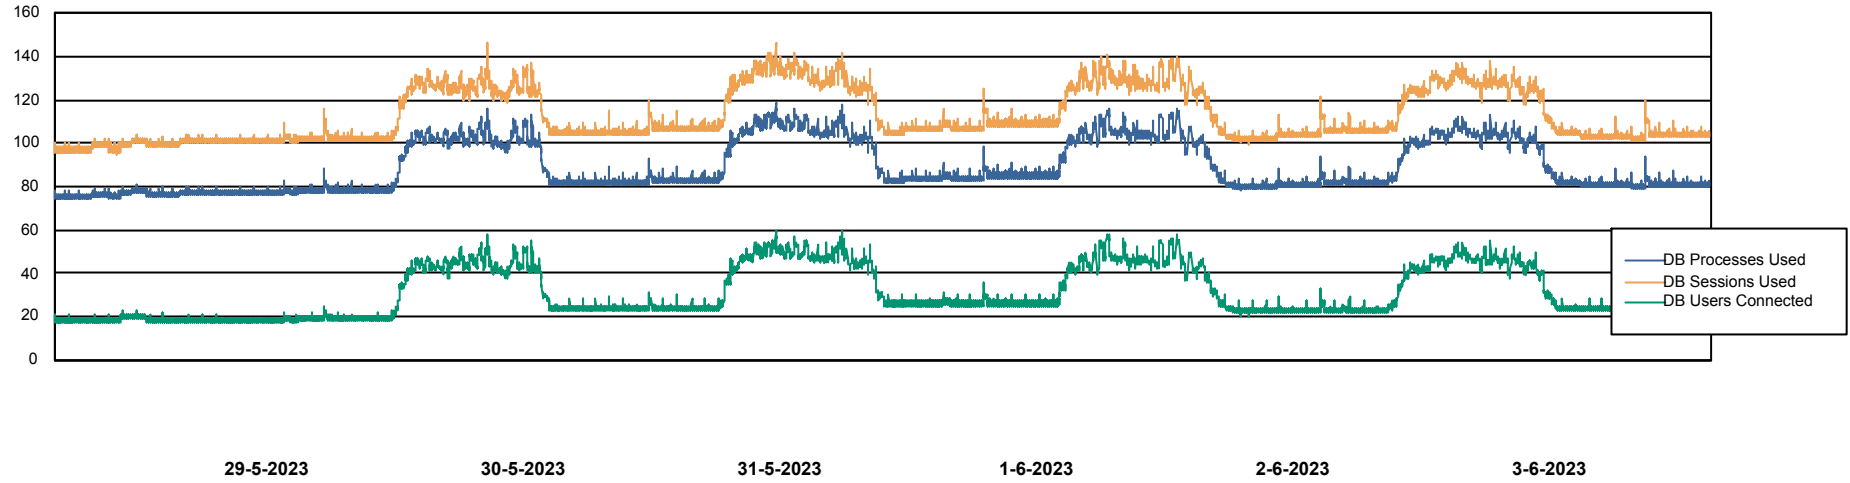

Weekly SLA Customer Report

Customer HUE_Production
Database ID 154

Database Performance HUE_PRD_S-ORABI_DB

Weekly SLA Customer Report

Customer HUE_Production
Database ID 154

Database Performance HUE_PRD_S-ORAPROD2_DB