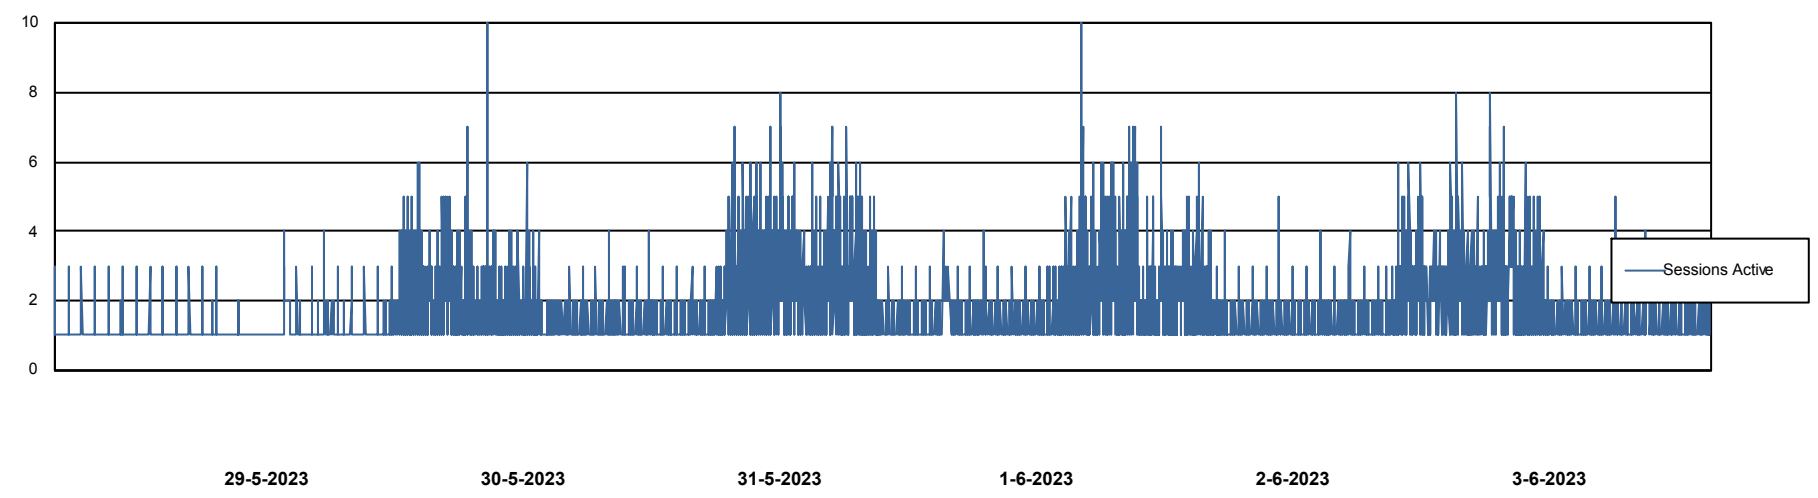

Weekly SLA Customer Report

Customer HUE_Production
Database ID 154

Database Performance HUE_PRD_S-ORABI_DB

Weekly SLA Customer Report

Customer HUE_Production
Database ID 154

Database Performance HUE_PRD_S-ORAPROD2_DB