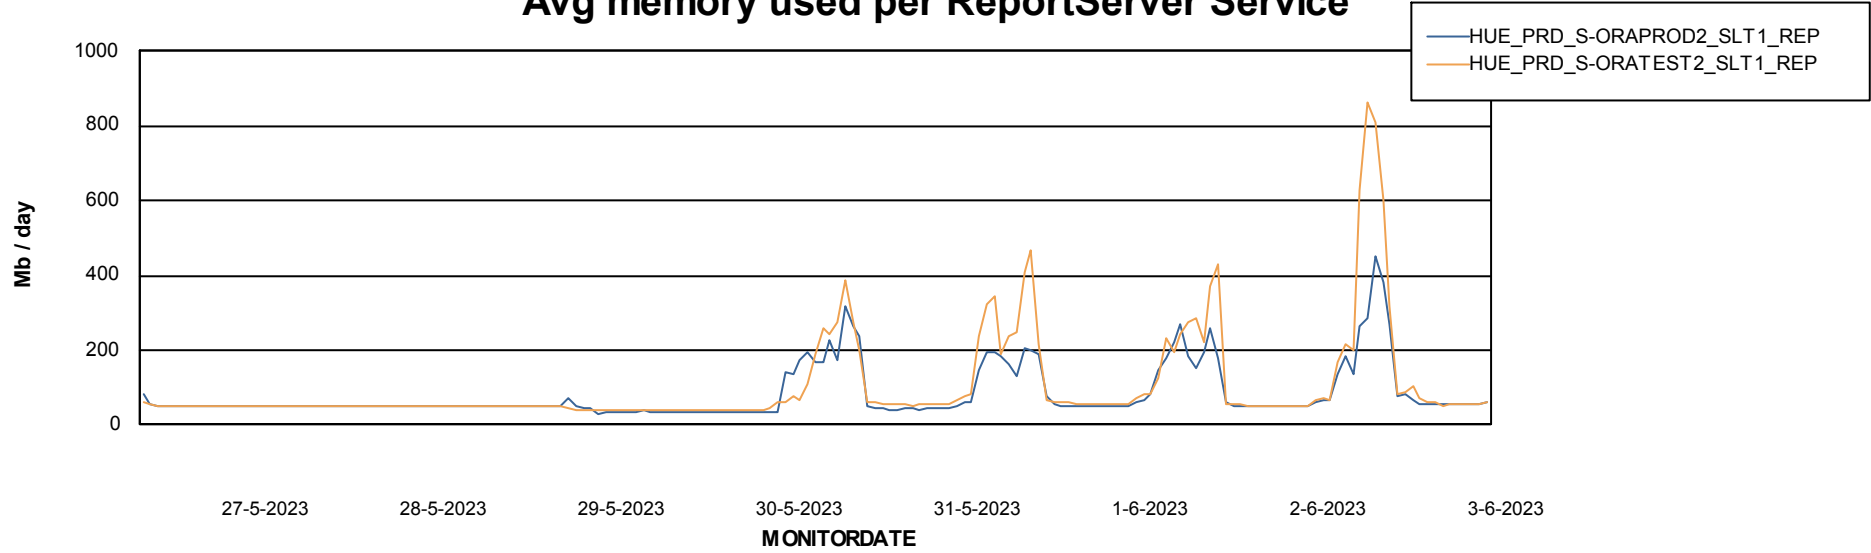

Avg users per day per ABS server

Weekly SLA Customer Report

Customer HUE_Production
Database ID 154

ABSSolute Application ReportServer Services

Avg memory used per ReportServer Service

Weekly SLA Customer Report