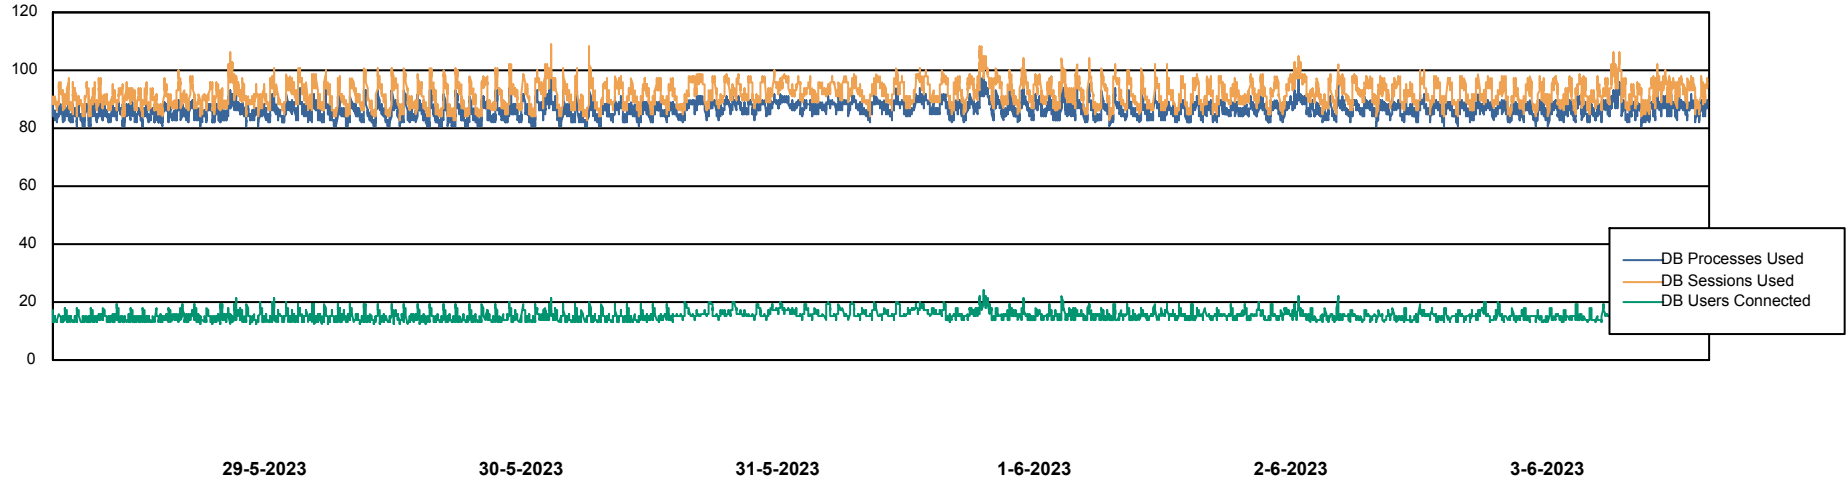

Database Performance ELJDB_BI