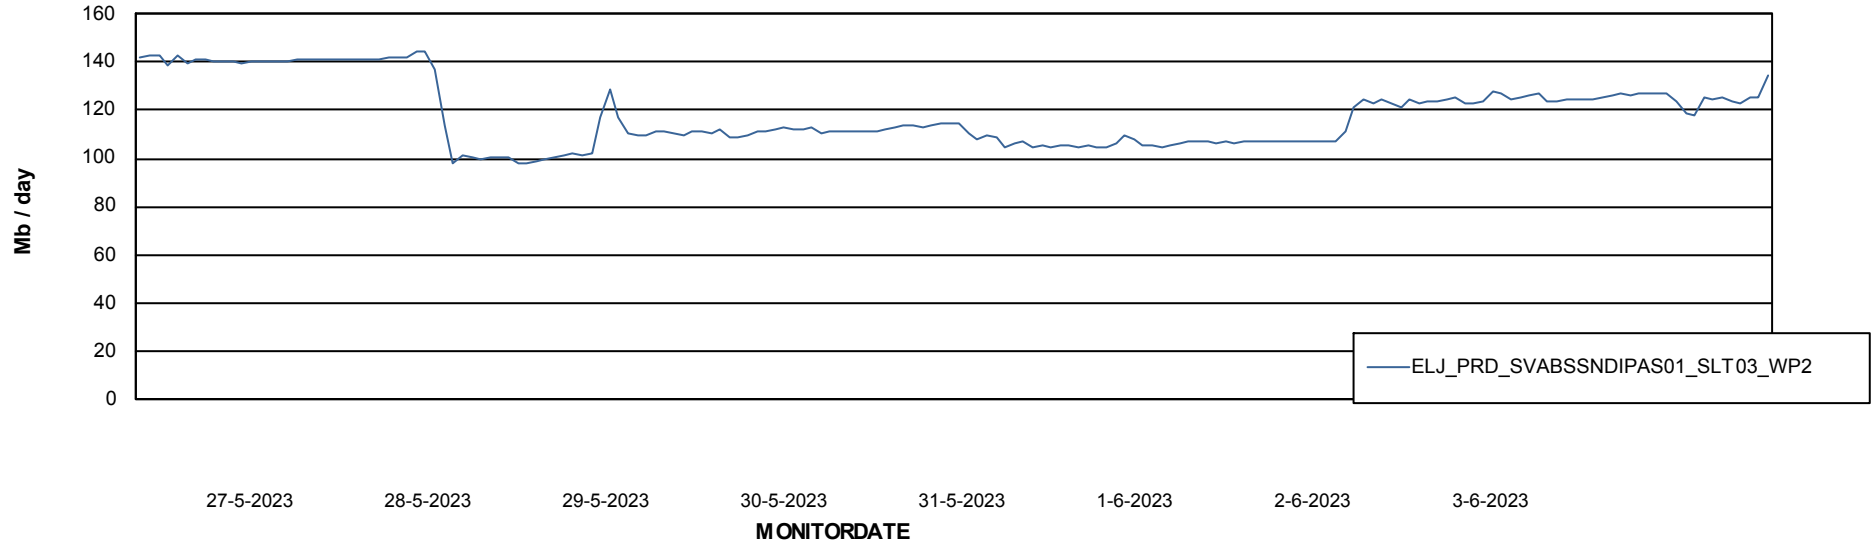

ABSSolute Web Component Services

Avg memory used per ABS Web component