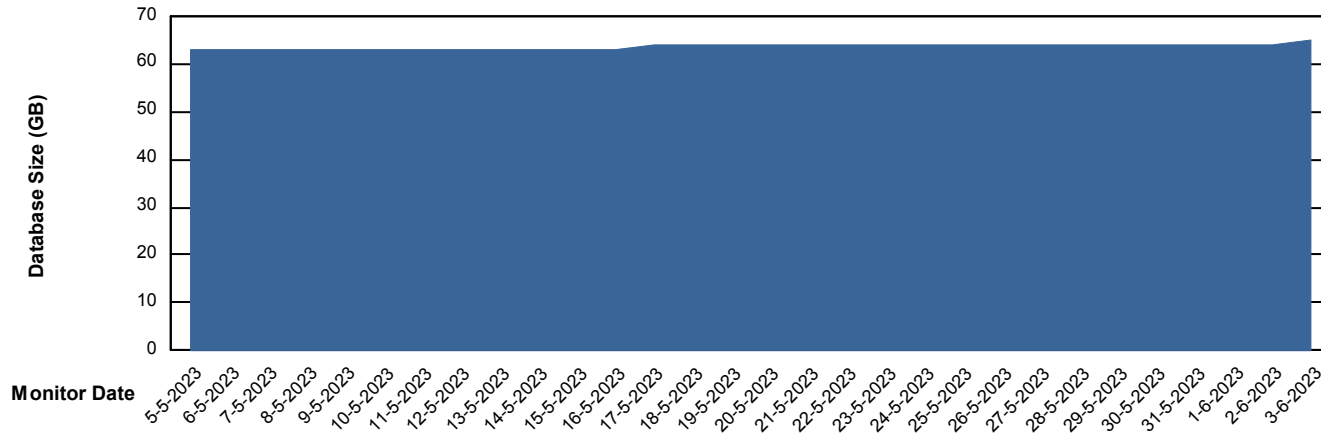

DATABASE SIZE ELJDB_Production

Database growth over last month