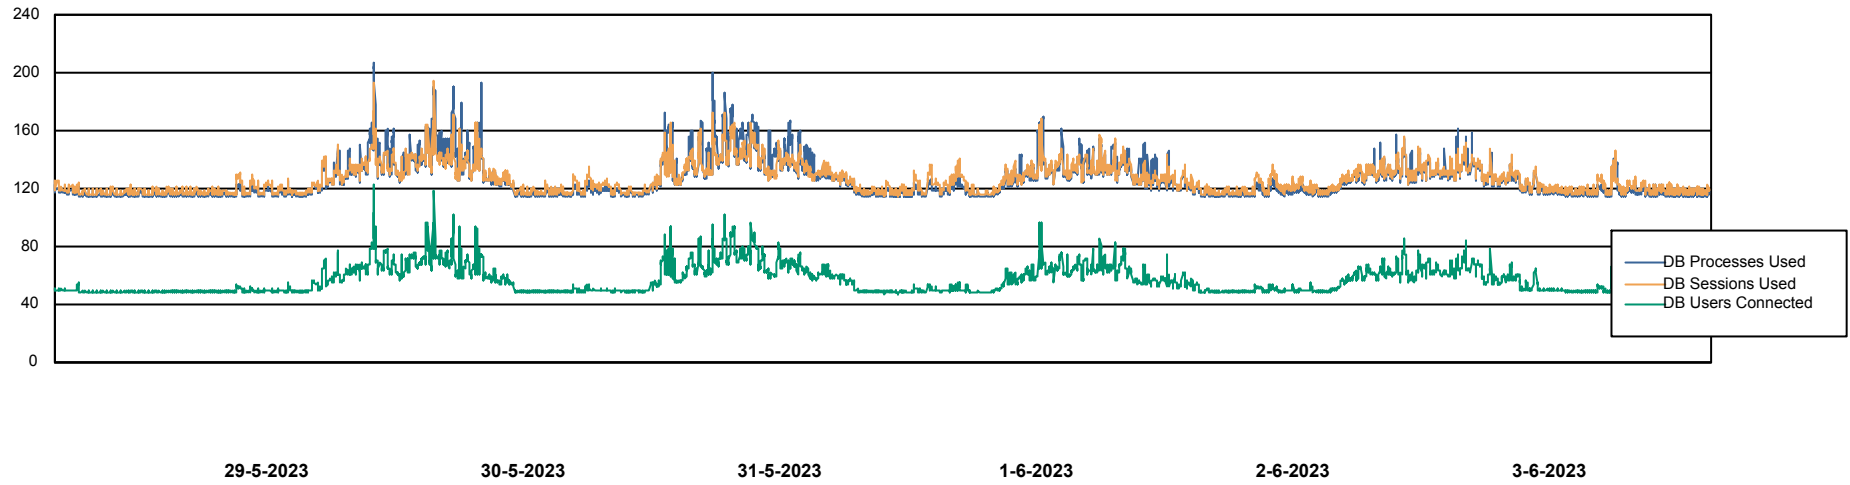

Weekly SLA Customer Report

Customer ELJ Production
Database ID 72

Database Performance ELJDB_BI

Weekly SLA Customer Report

Customer ELJ Production
Database ID 72

Database Performance ELJDB_Production

Weekly SLA Customer Report

Customer ELJ Production
Database ID 72

Database Performance ELJDB_Standby

DB Processes Max 4
DB Sessions Max 600

Weekly SLA Customer Report

Customer ELJ Production
Database ID 72

DATABASE SIZE ELJDB_BI

Database growth over last month