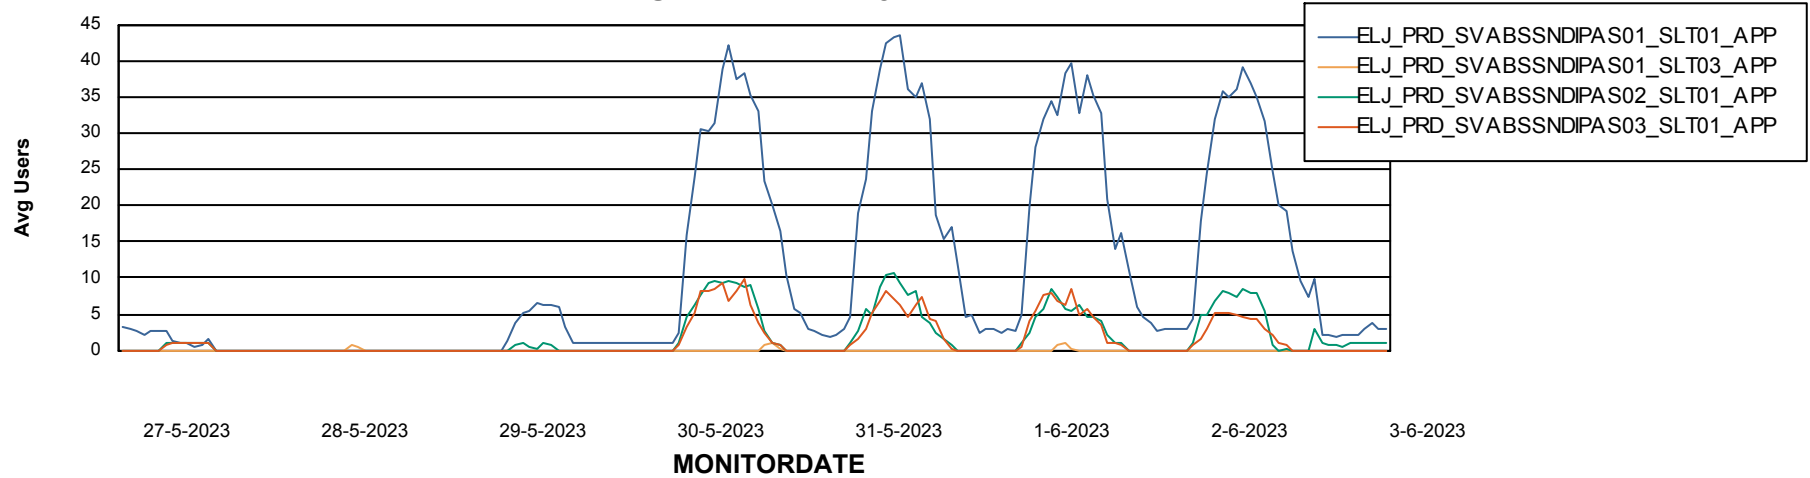

Avg users per day per ABS server