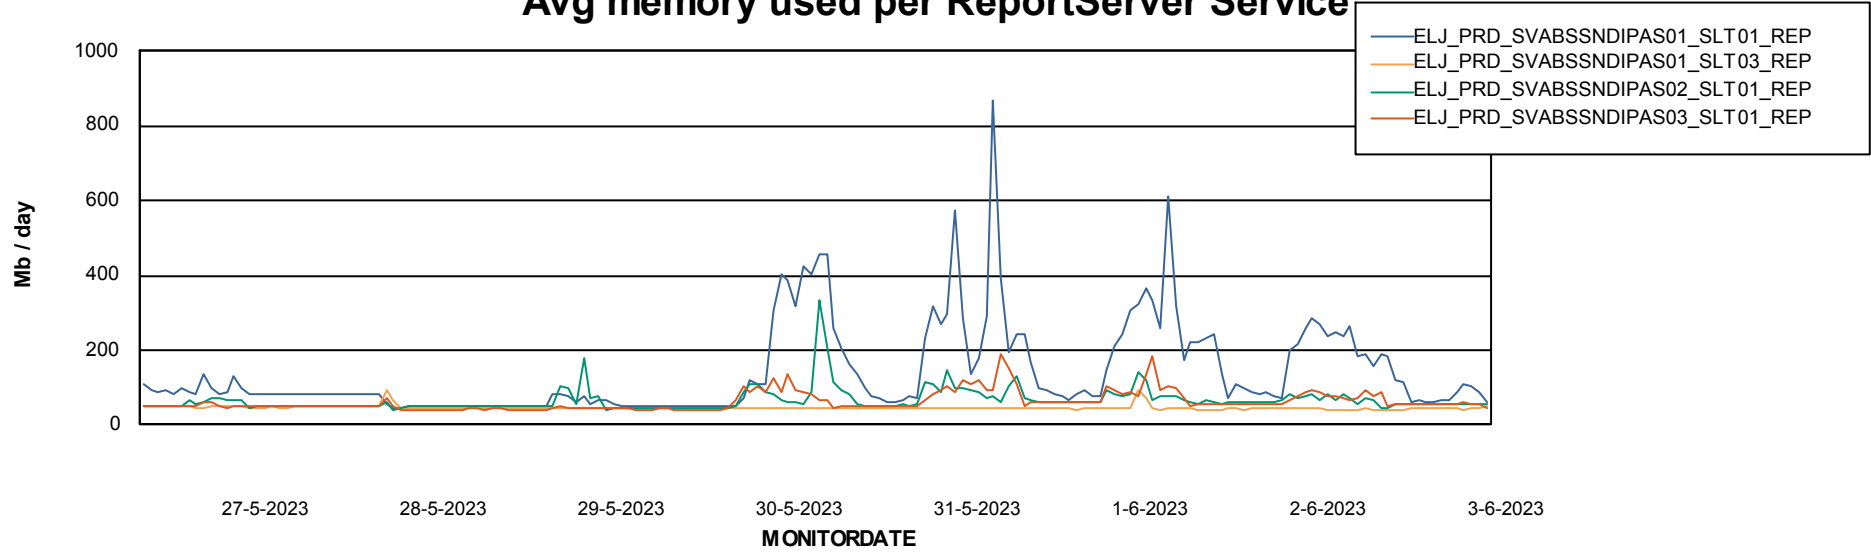

Avg memory used per ABS Server Service

Avg users per day per ABS server

Weekly SLA Customer Report

Customer ELJ Production
Database ID 72

ABSSolute Application ReportServer Services

Avg memory used per ReportServer Service