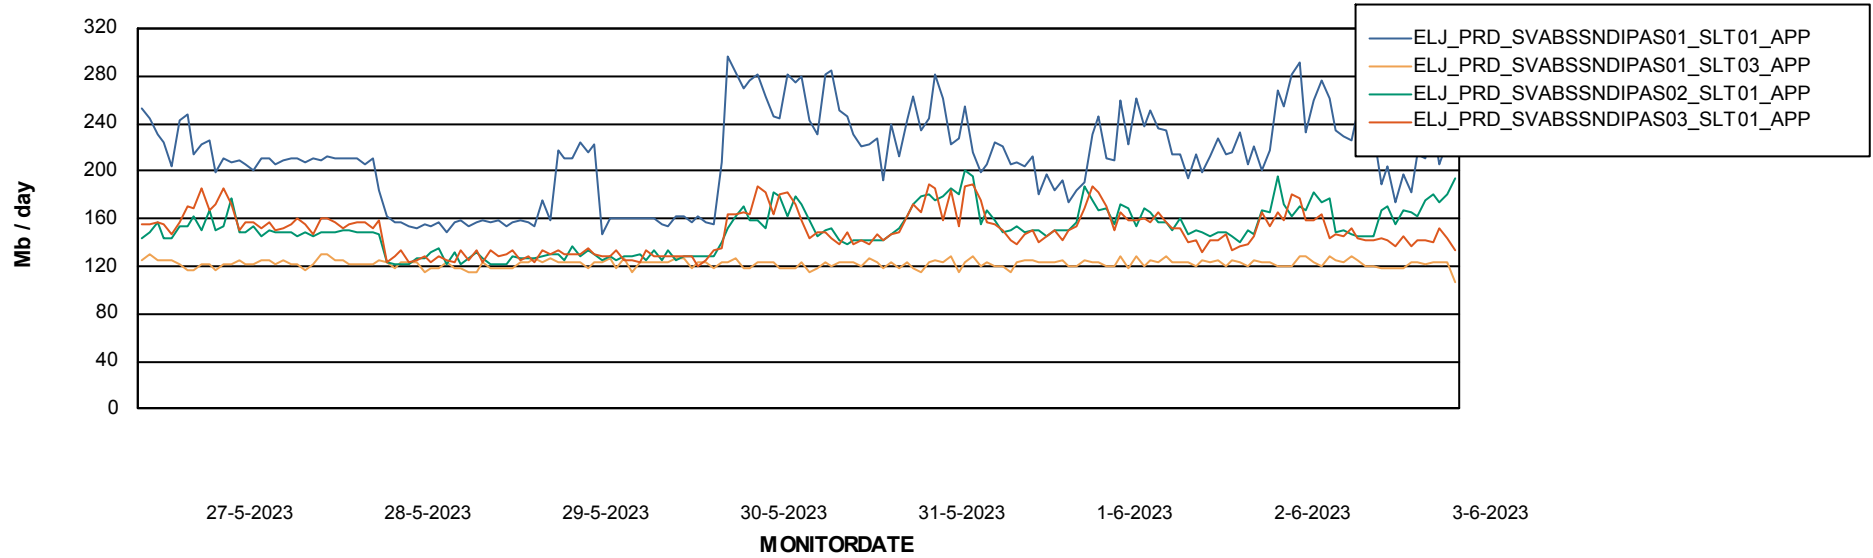

ABSSolute Application Server Services

Avg memory used per ABS Server Service