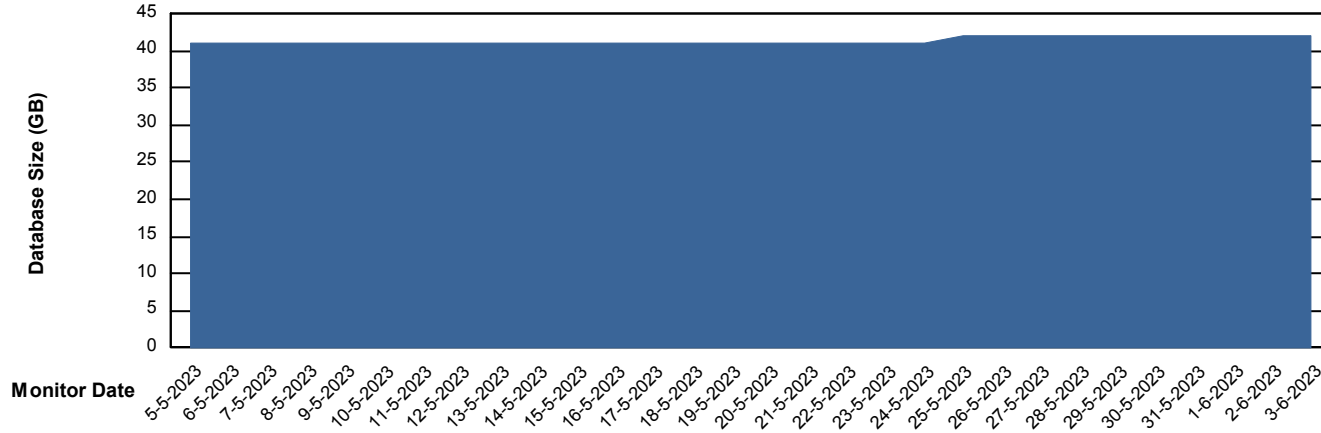

Weekly SLA Customer Report

Customer ELJ Production
Database ID 72

Database Performance ELJDB_BI

Weekly SLA Customer Report

Customer ELJ Production
Database ID 72

Database Performance ELJDB_Production

Weekly SLA Customer Report

Customer ELJ Production
Database ID 72

Database Performance ELJDB_Standby

DB Processes Max 4
DB Sessions Max 600

Weekly SLA Customer Report

Customer ELJ Production
Database ID 72

DATABASE SIZE ELJDB_BI

Database growth over last month